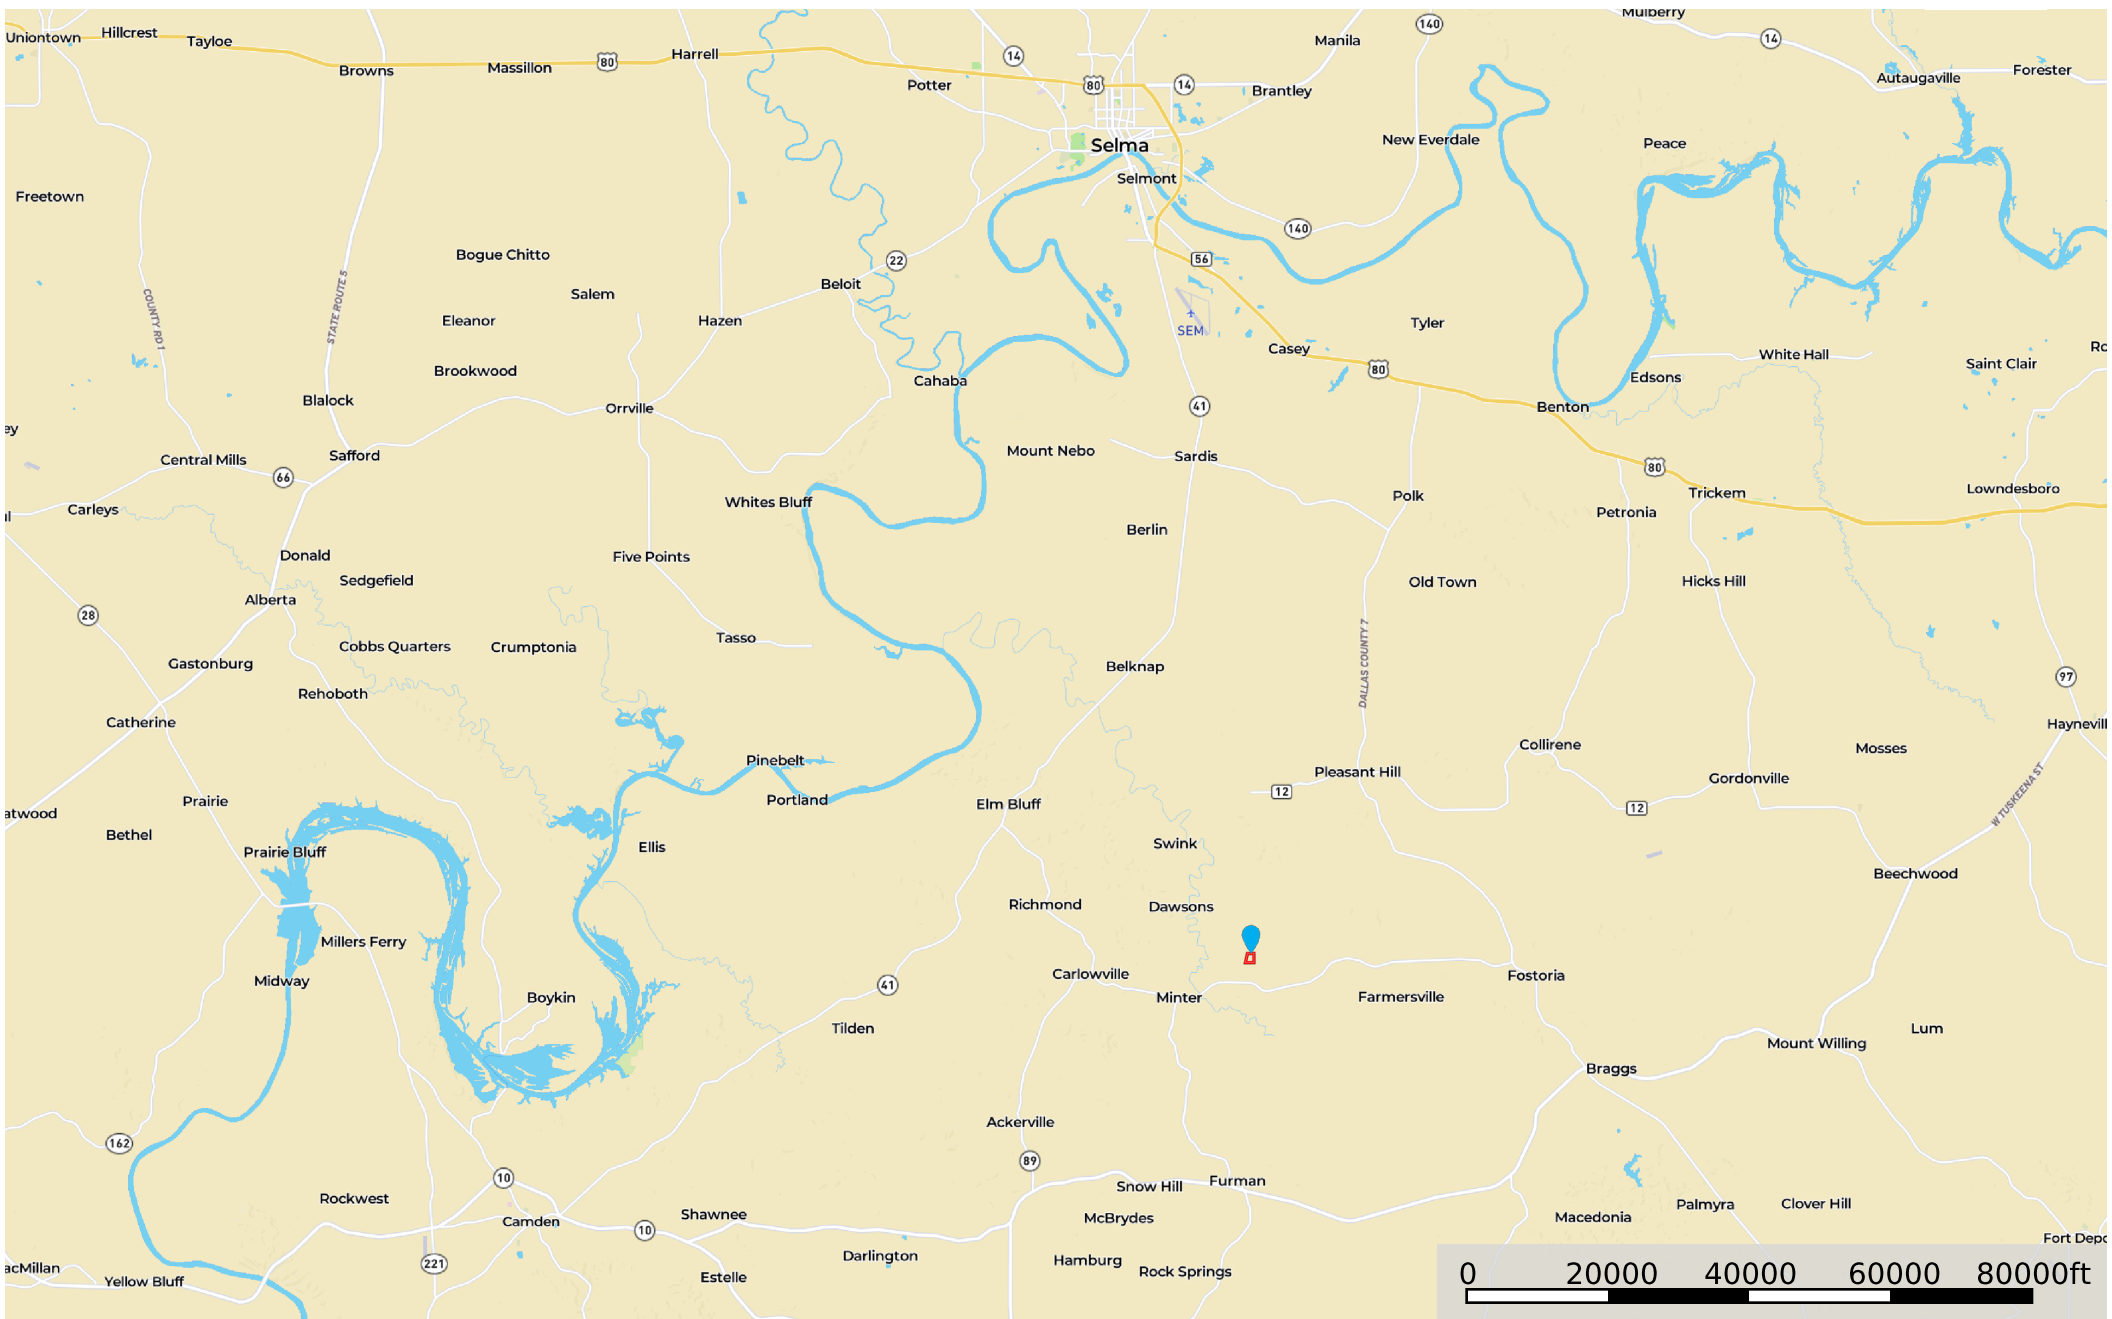

# 32 acres Dallas County PotlatchDeltic

Dallas County, Alabama, 32 AC +/-

Marker Boundary