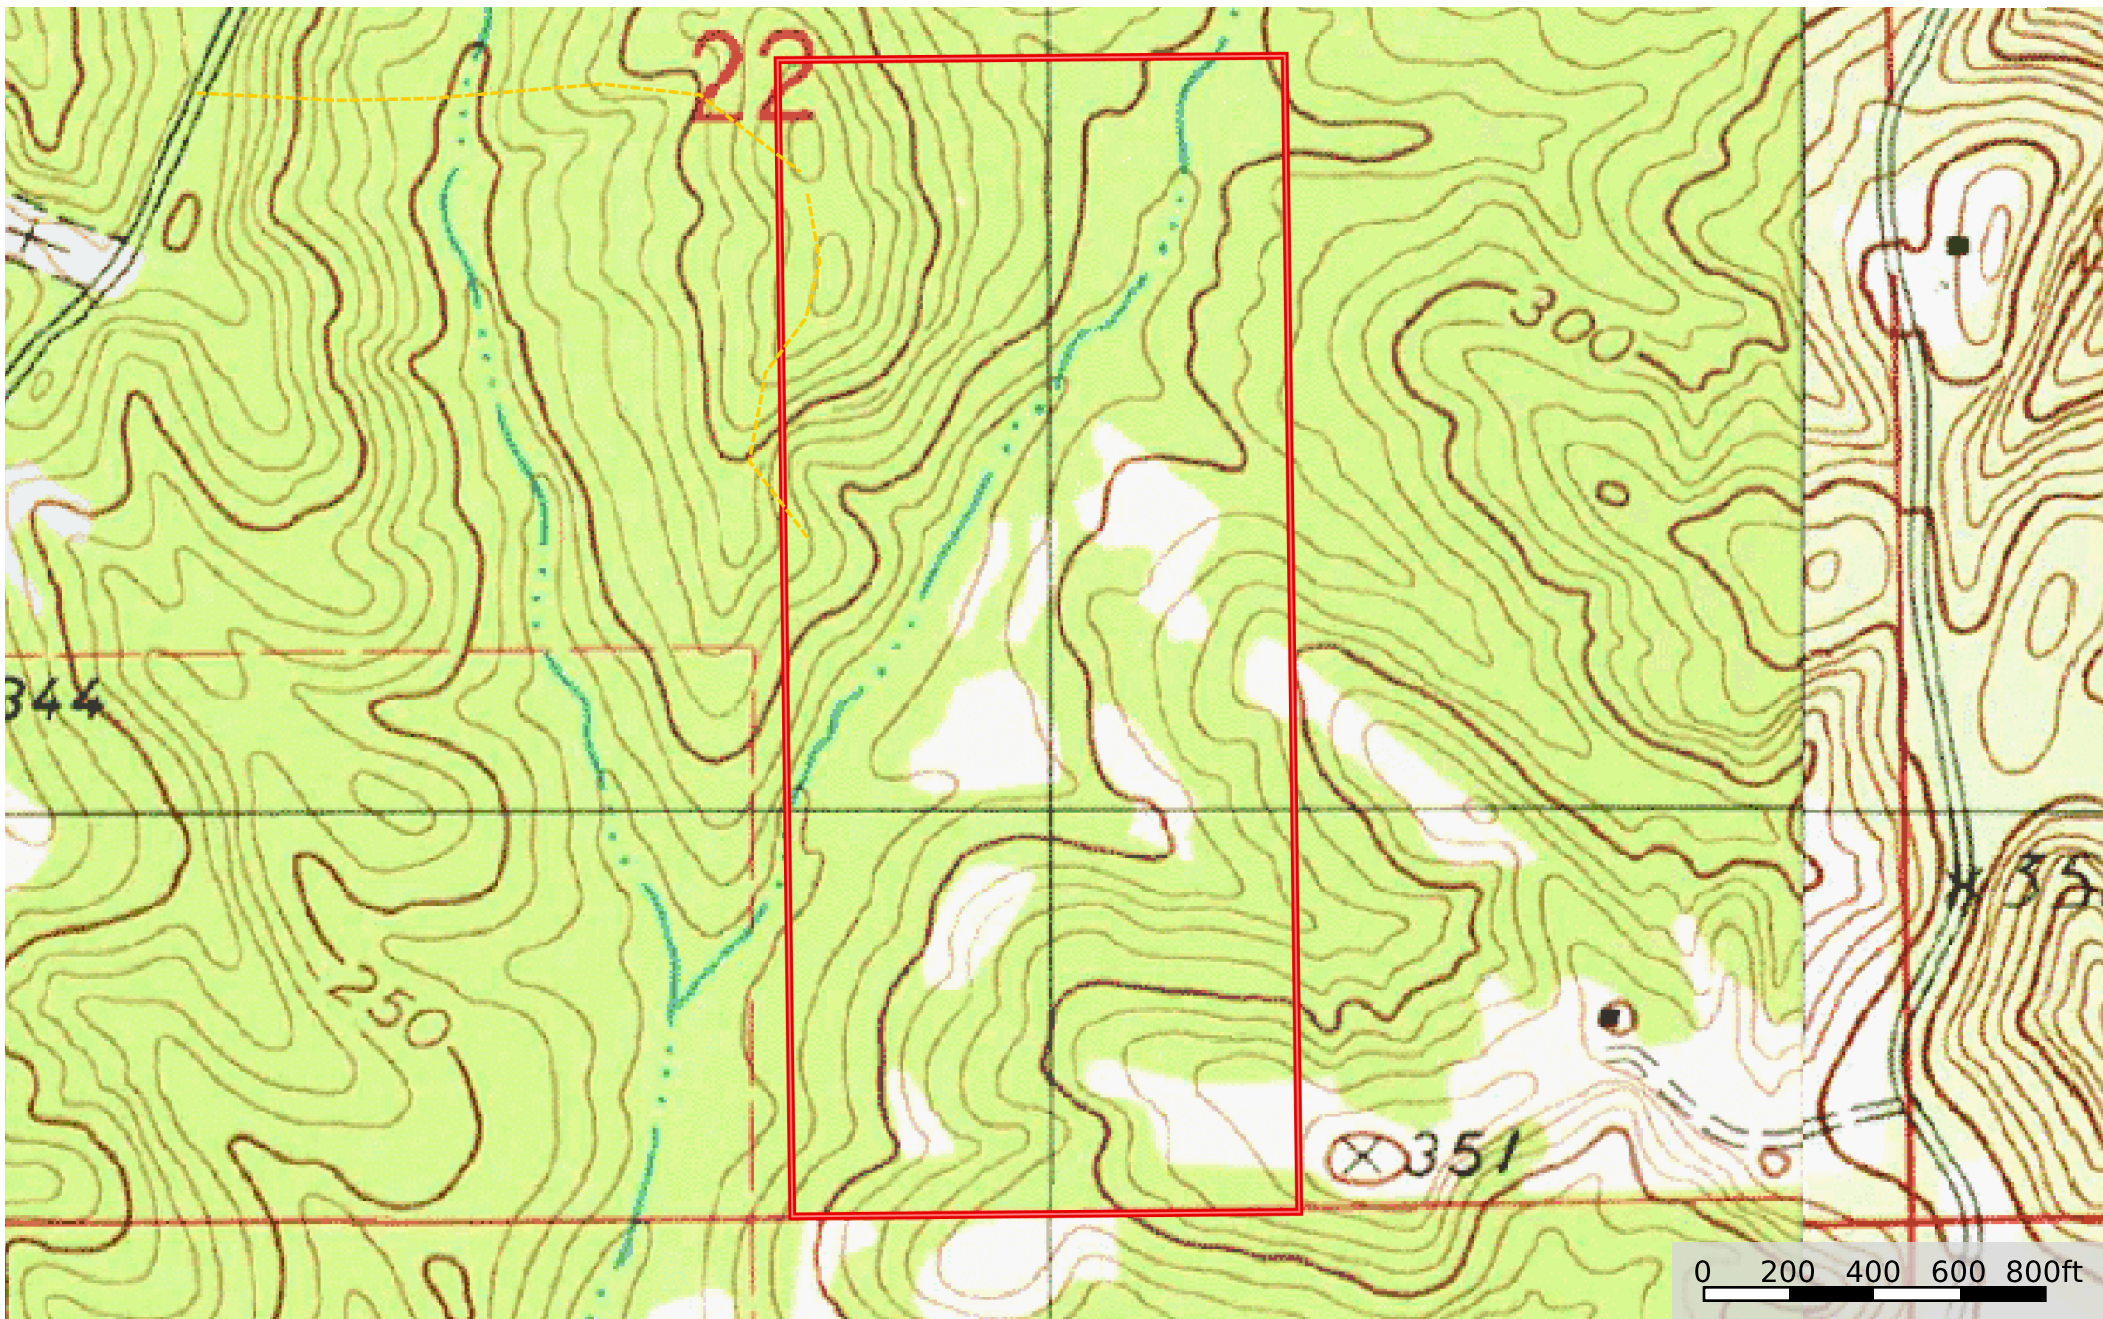

80 acres Perry County Holley

Perry County, Alabama, 80 AC +/-

--- Road / Trail □ Boundary