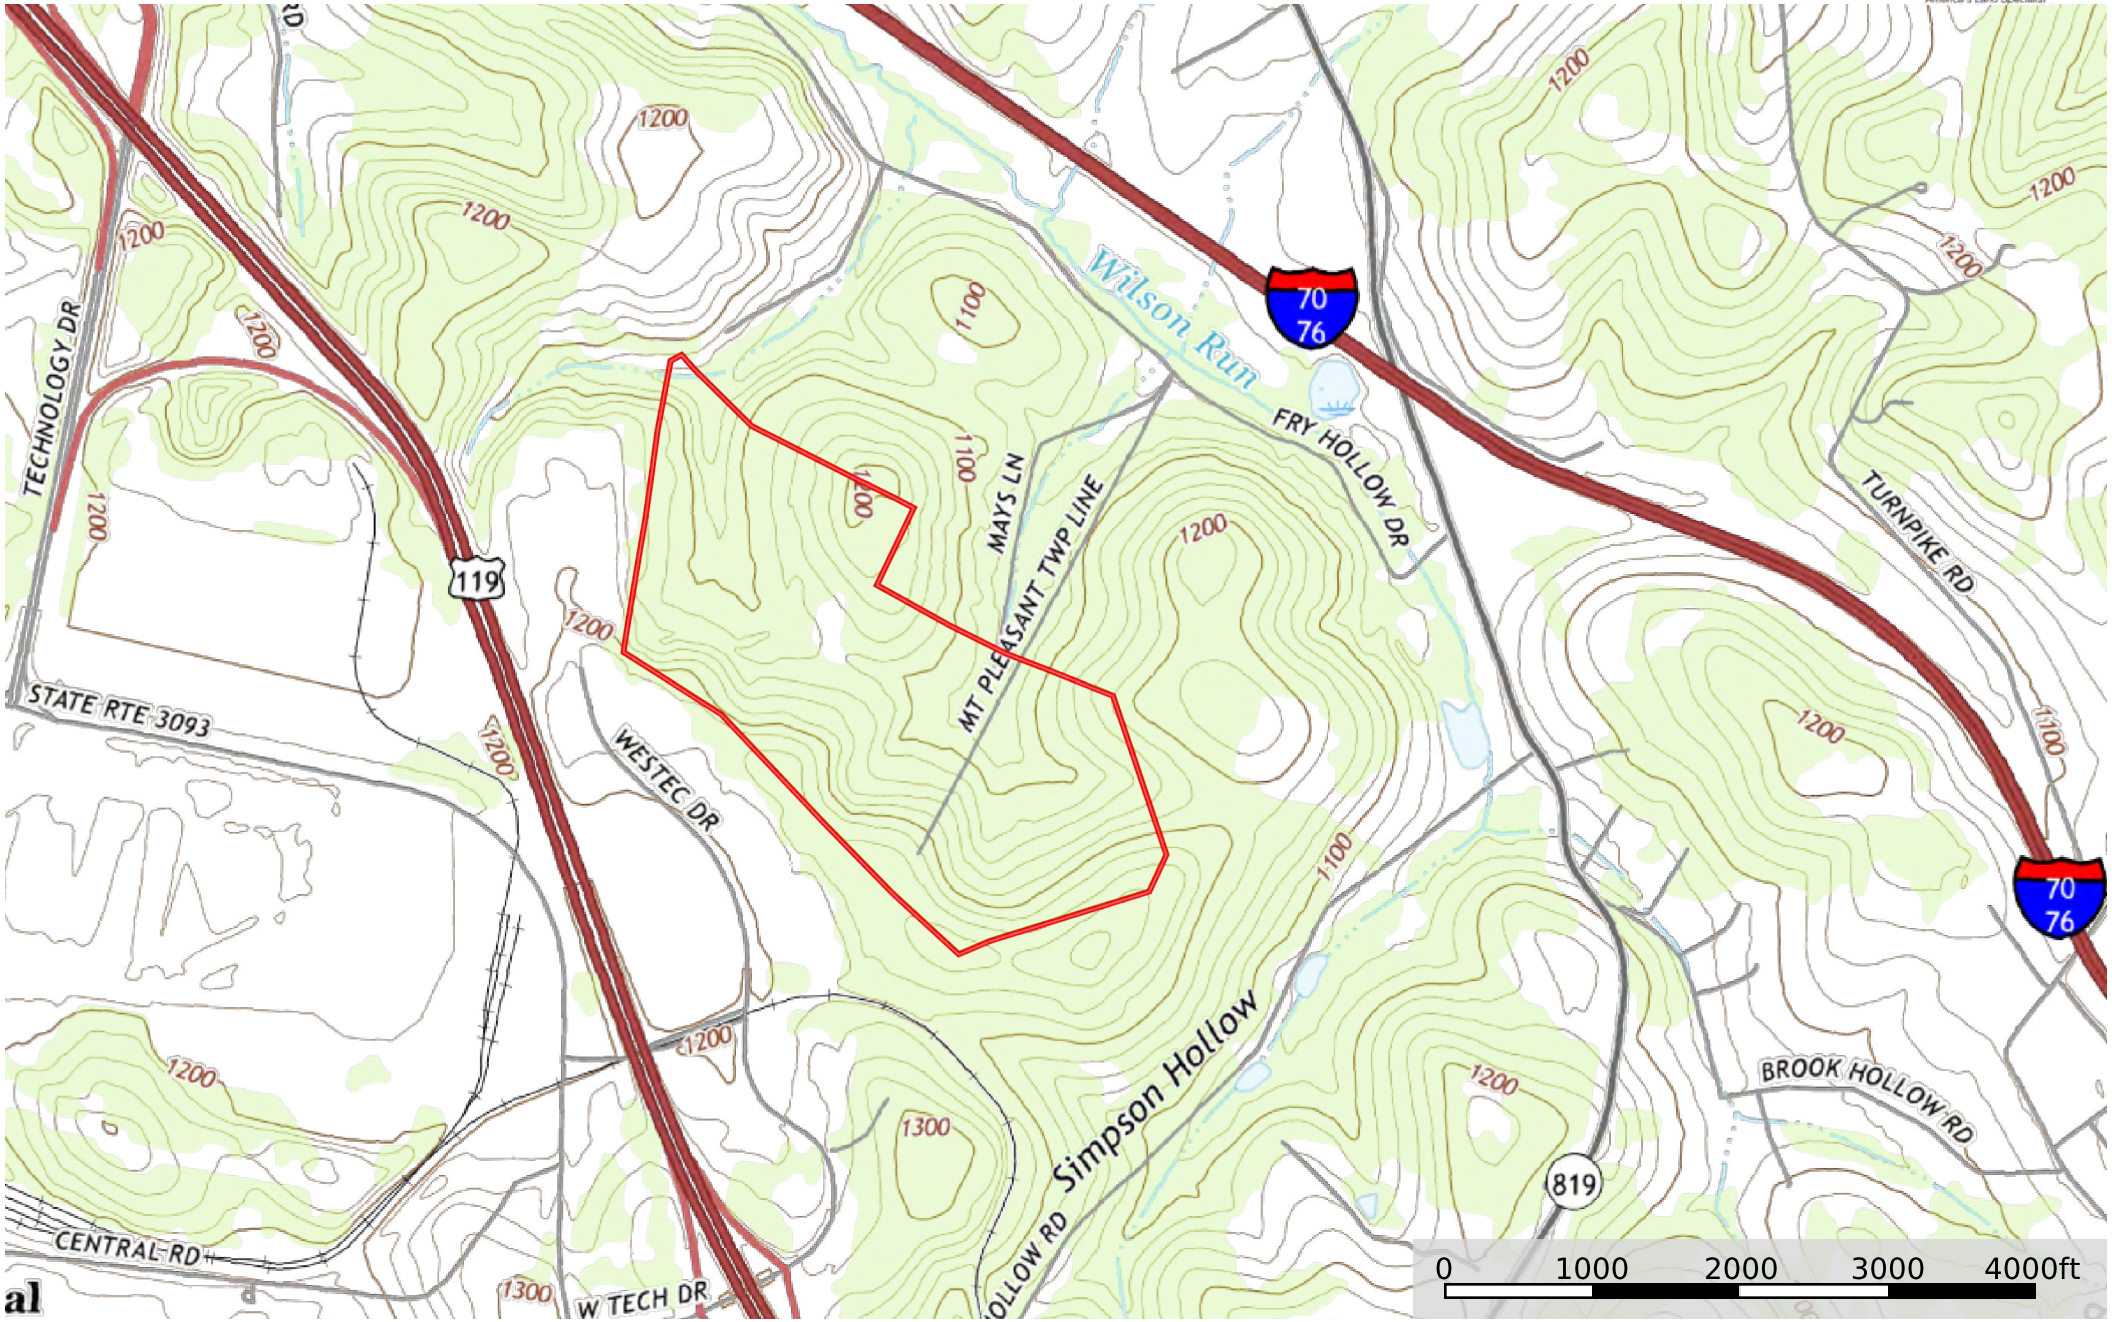

# Mays Ln. Westmoreland County - 160 acres

Westmoreland County, Pennsylvania, 160 AC +/-

Boundary