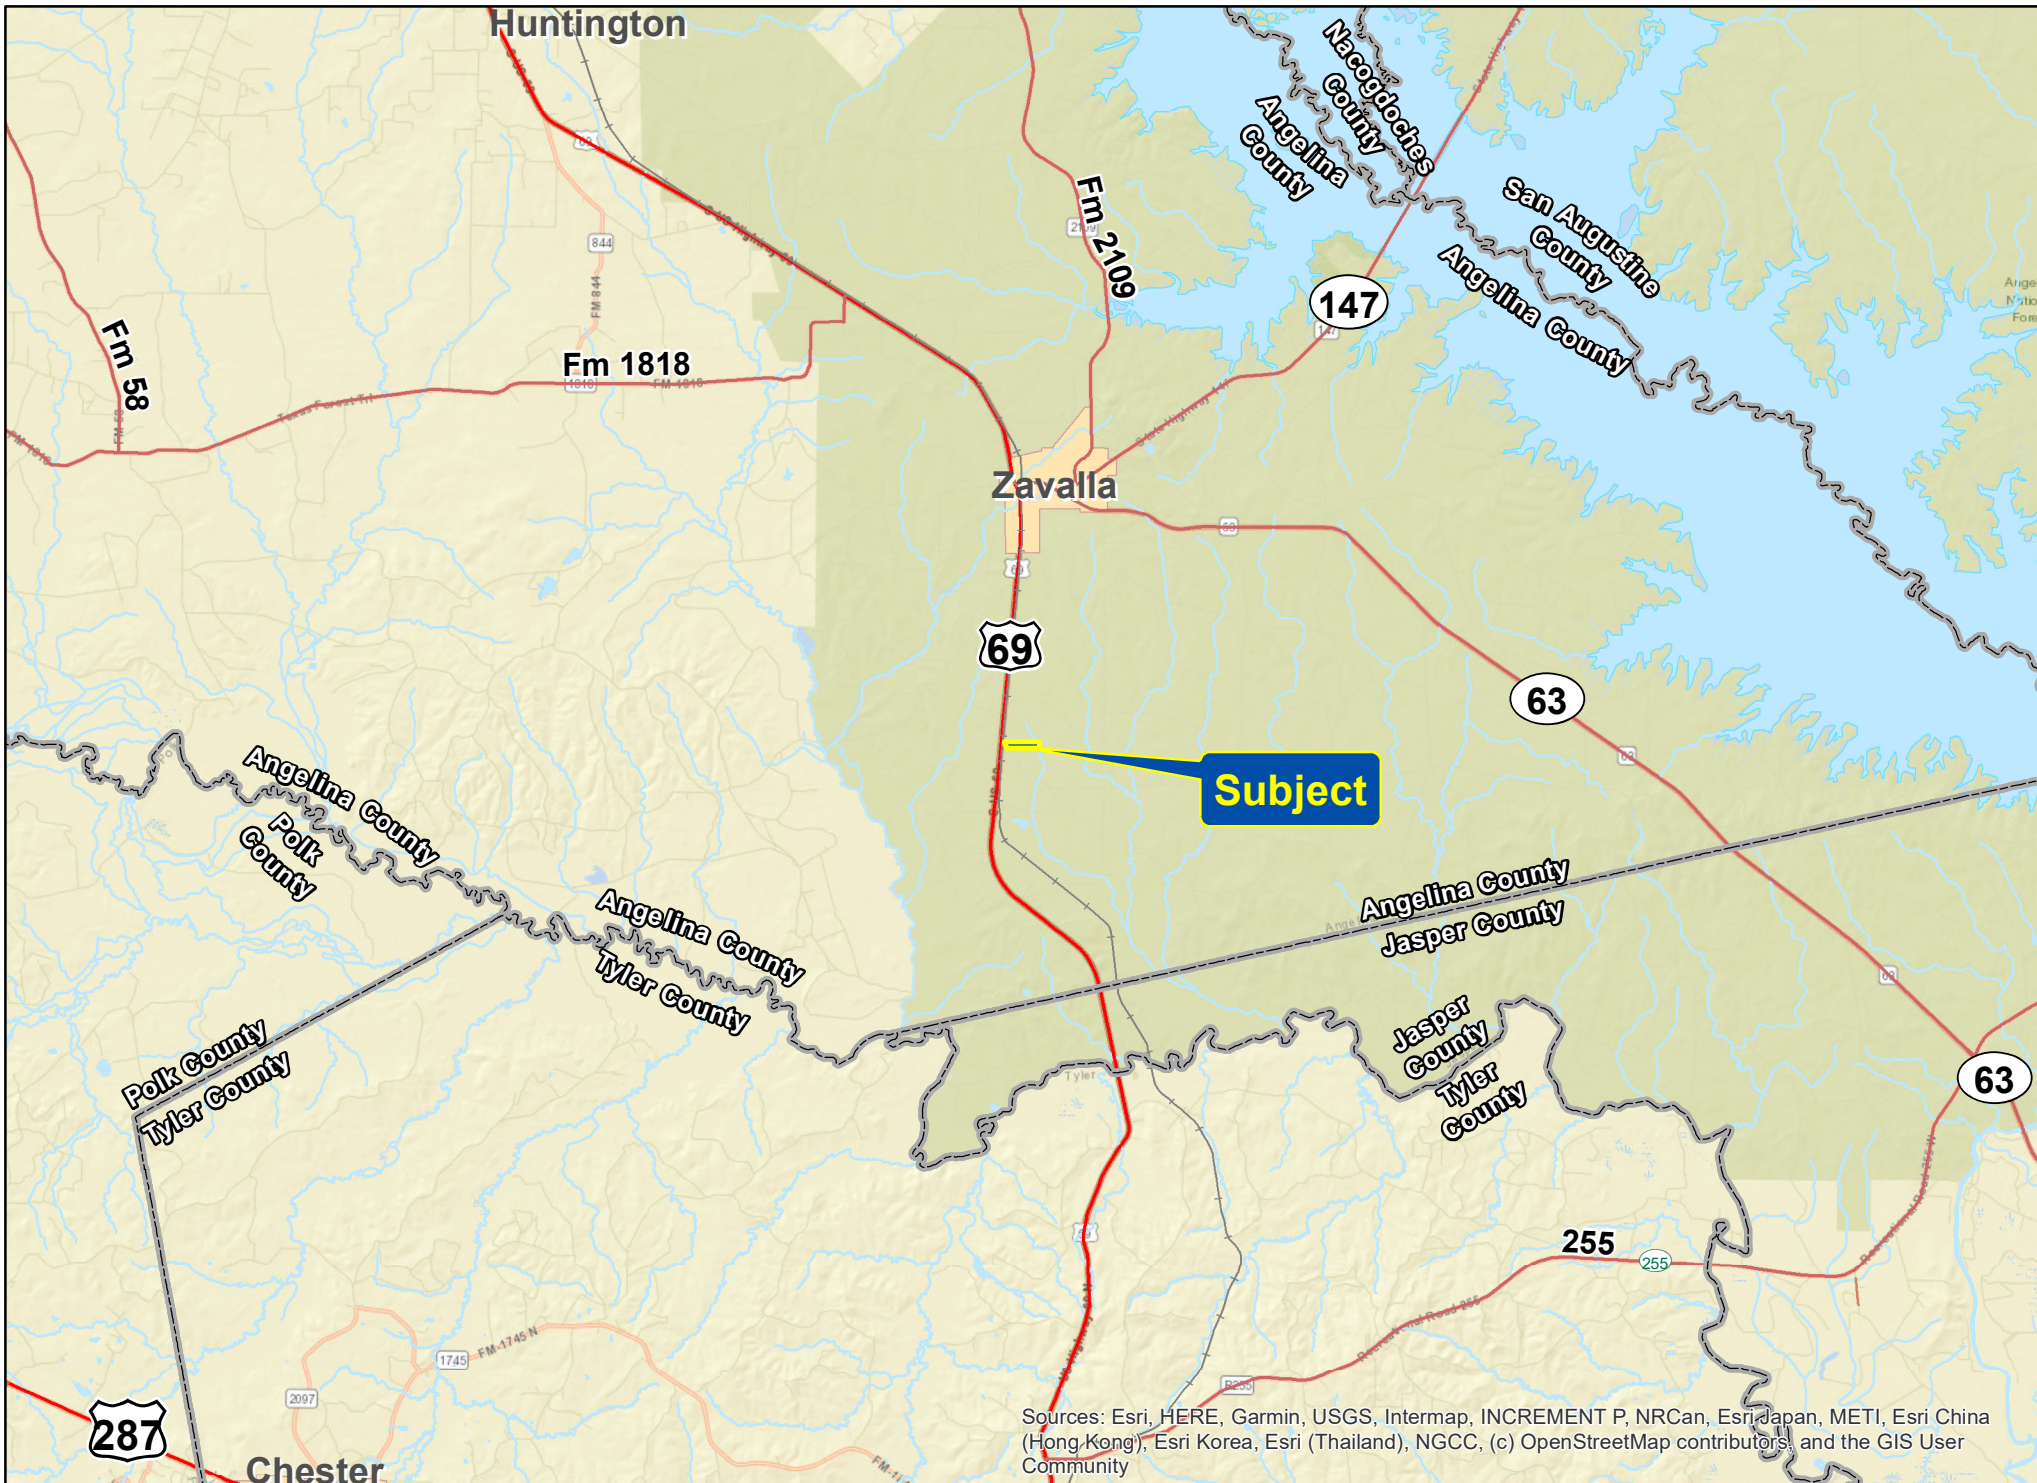

29.66 Acres | Chambers Road | Angelina Co., Texas

For illustration purposes only.

Sources: Esri, HERE, Garmin, USGS, Intermap, INCREMENT P, NRCan, Esri Japan, METI, Esri China (Hong Kong), Esri Korea, Esri (Thailand), NGCC, (c) OpenStreetMap contributors, and the GIS User Community

29.66 Acres | Chambers Road | Angelina Co., Texas

For illustration purposes only.