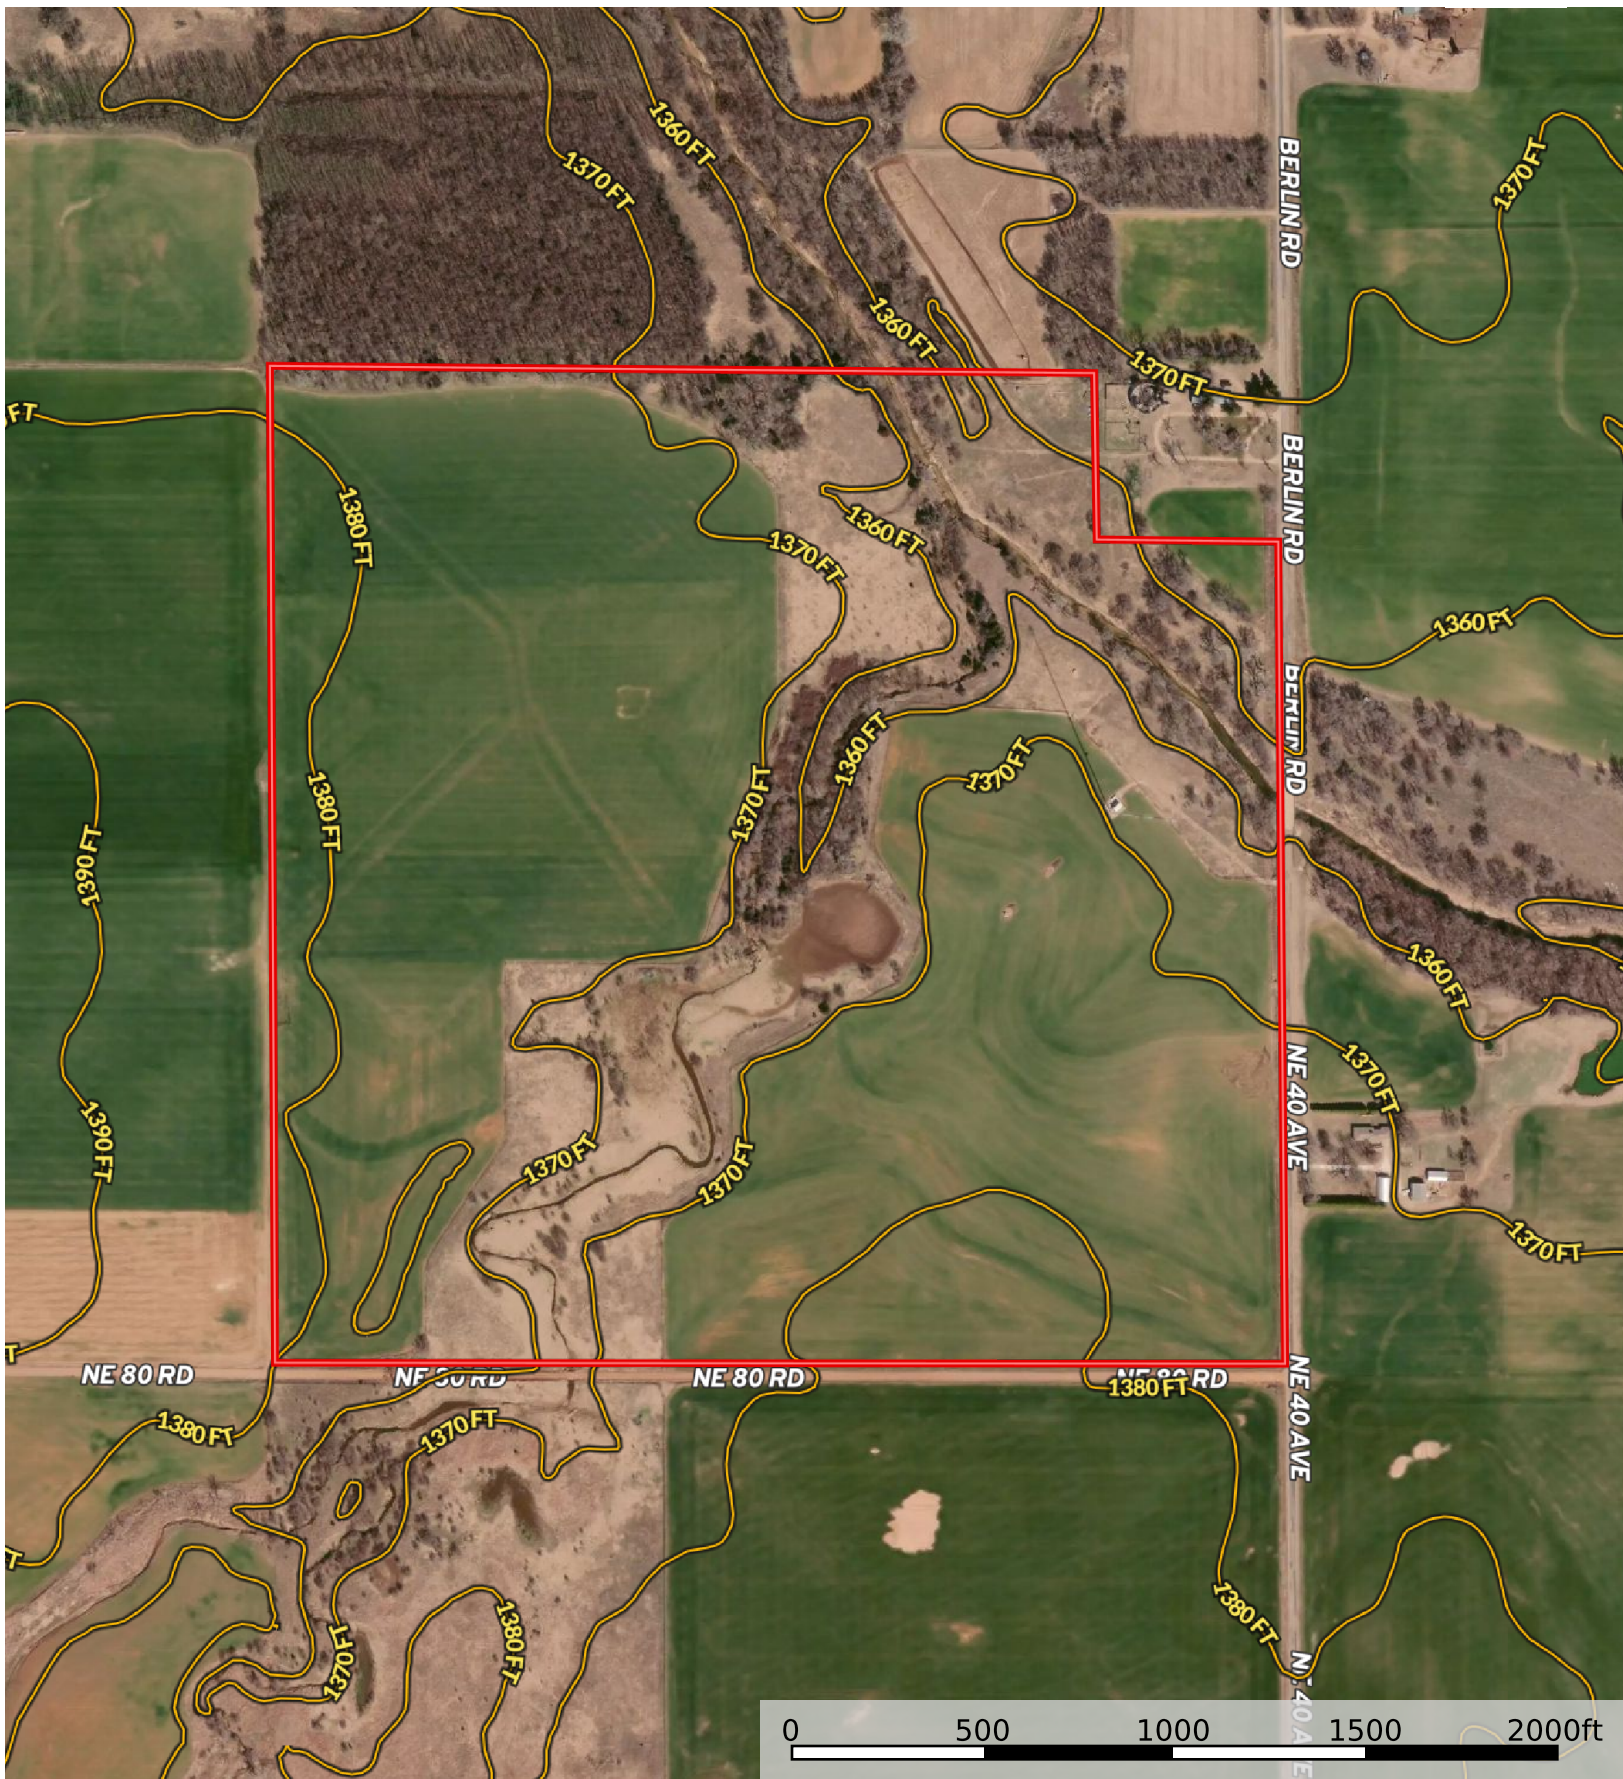

McNutt Harper County 152
Harper County, Kansas, 152.6 AC +/-

 Boundary