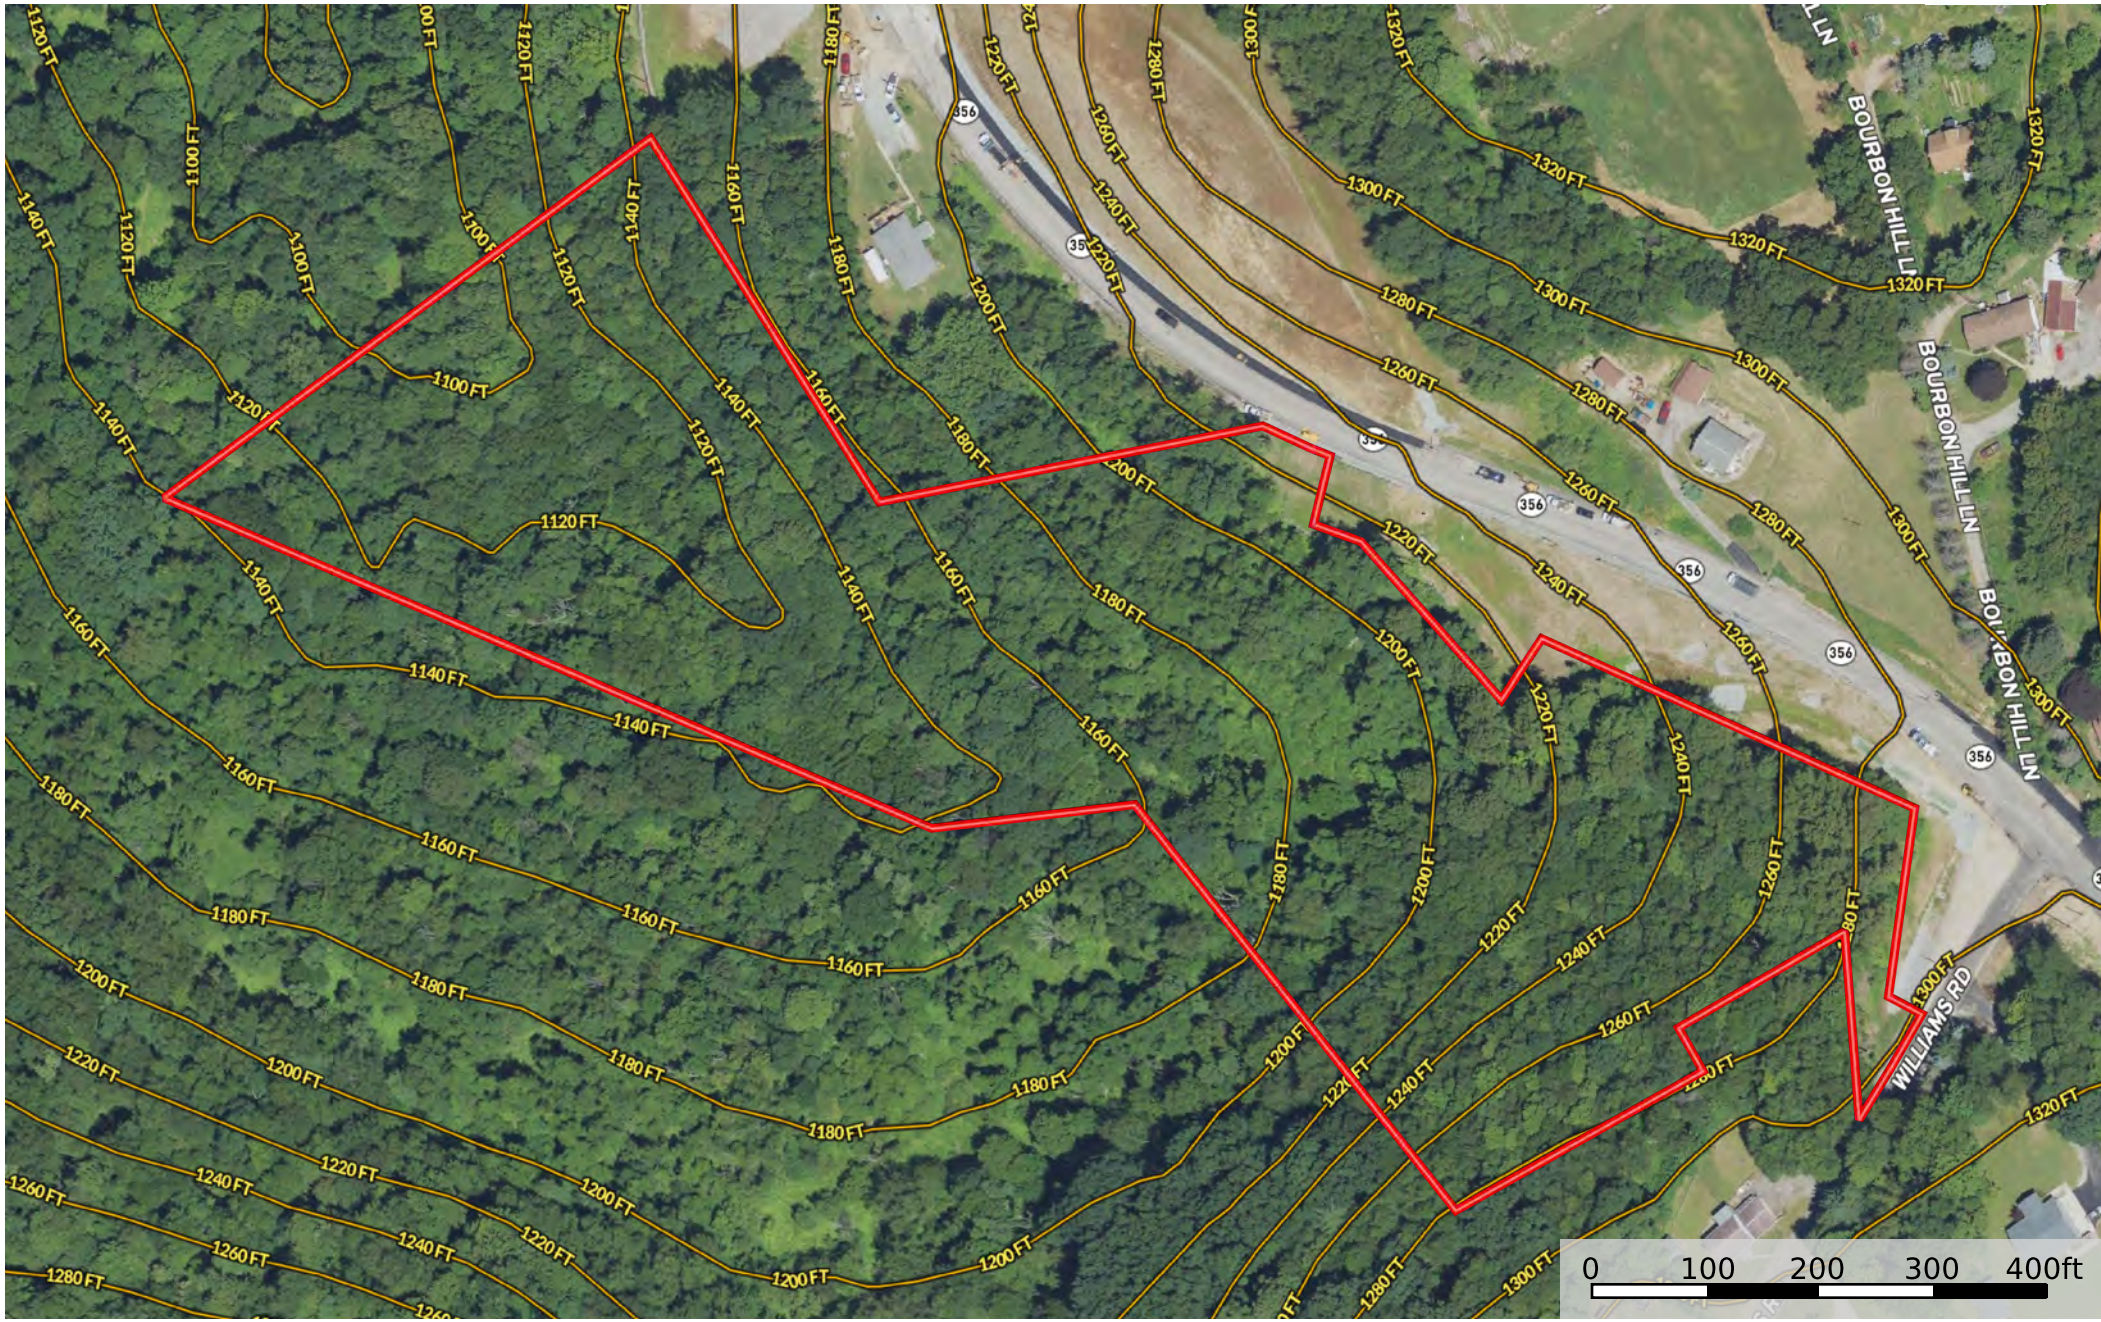

Williams Rd_356 - Westmoreland - Leechburg - 13.26 +/- Westmoreland County, Pennsylvania, 13.26 AC +/-

 Williams Rd_356