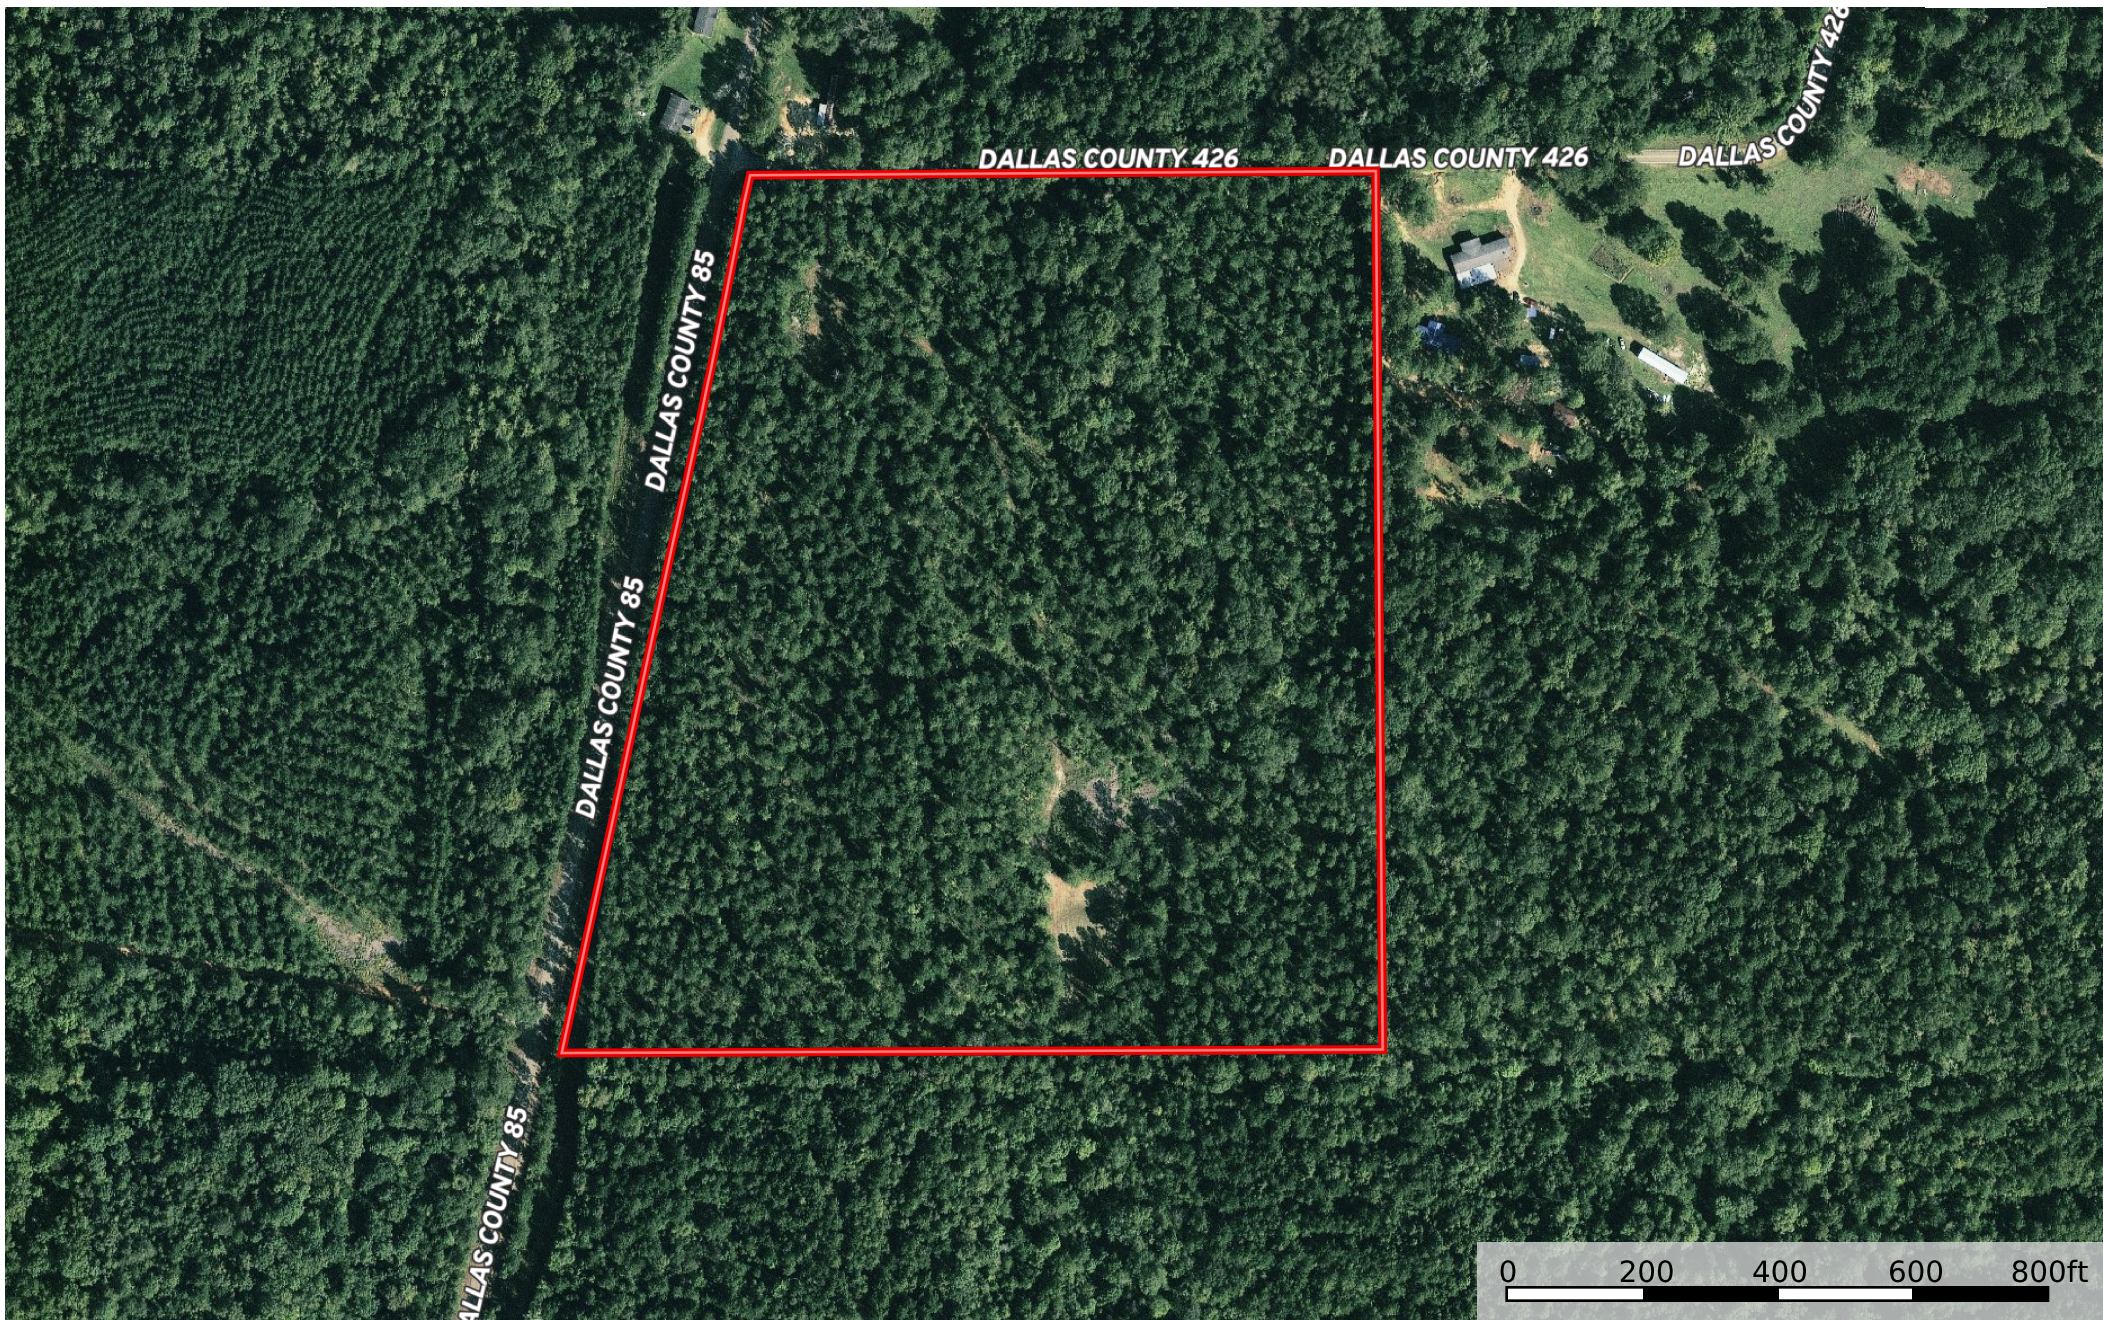

# 32 acres Dallas County PotlatchDeltic

Dallas County, Alabama, 32 AC +/-

 Boundary