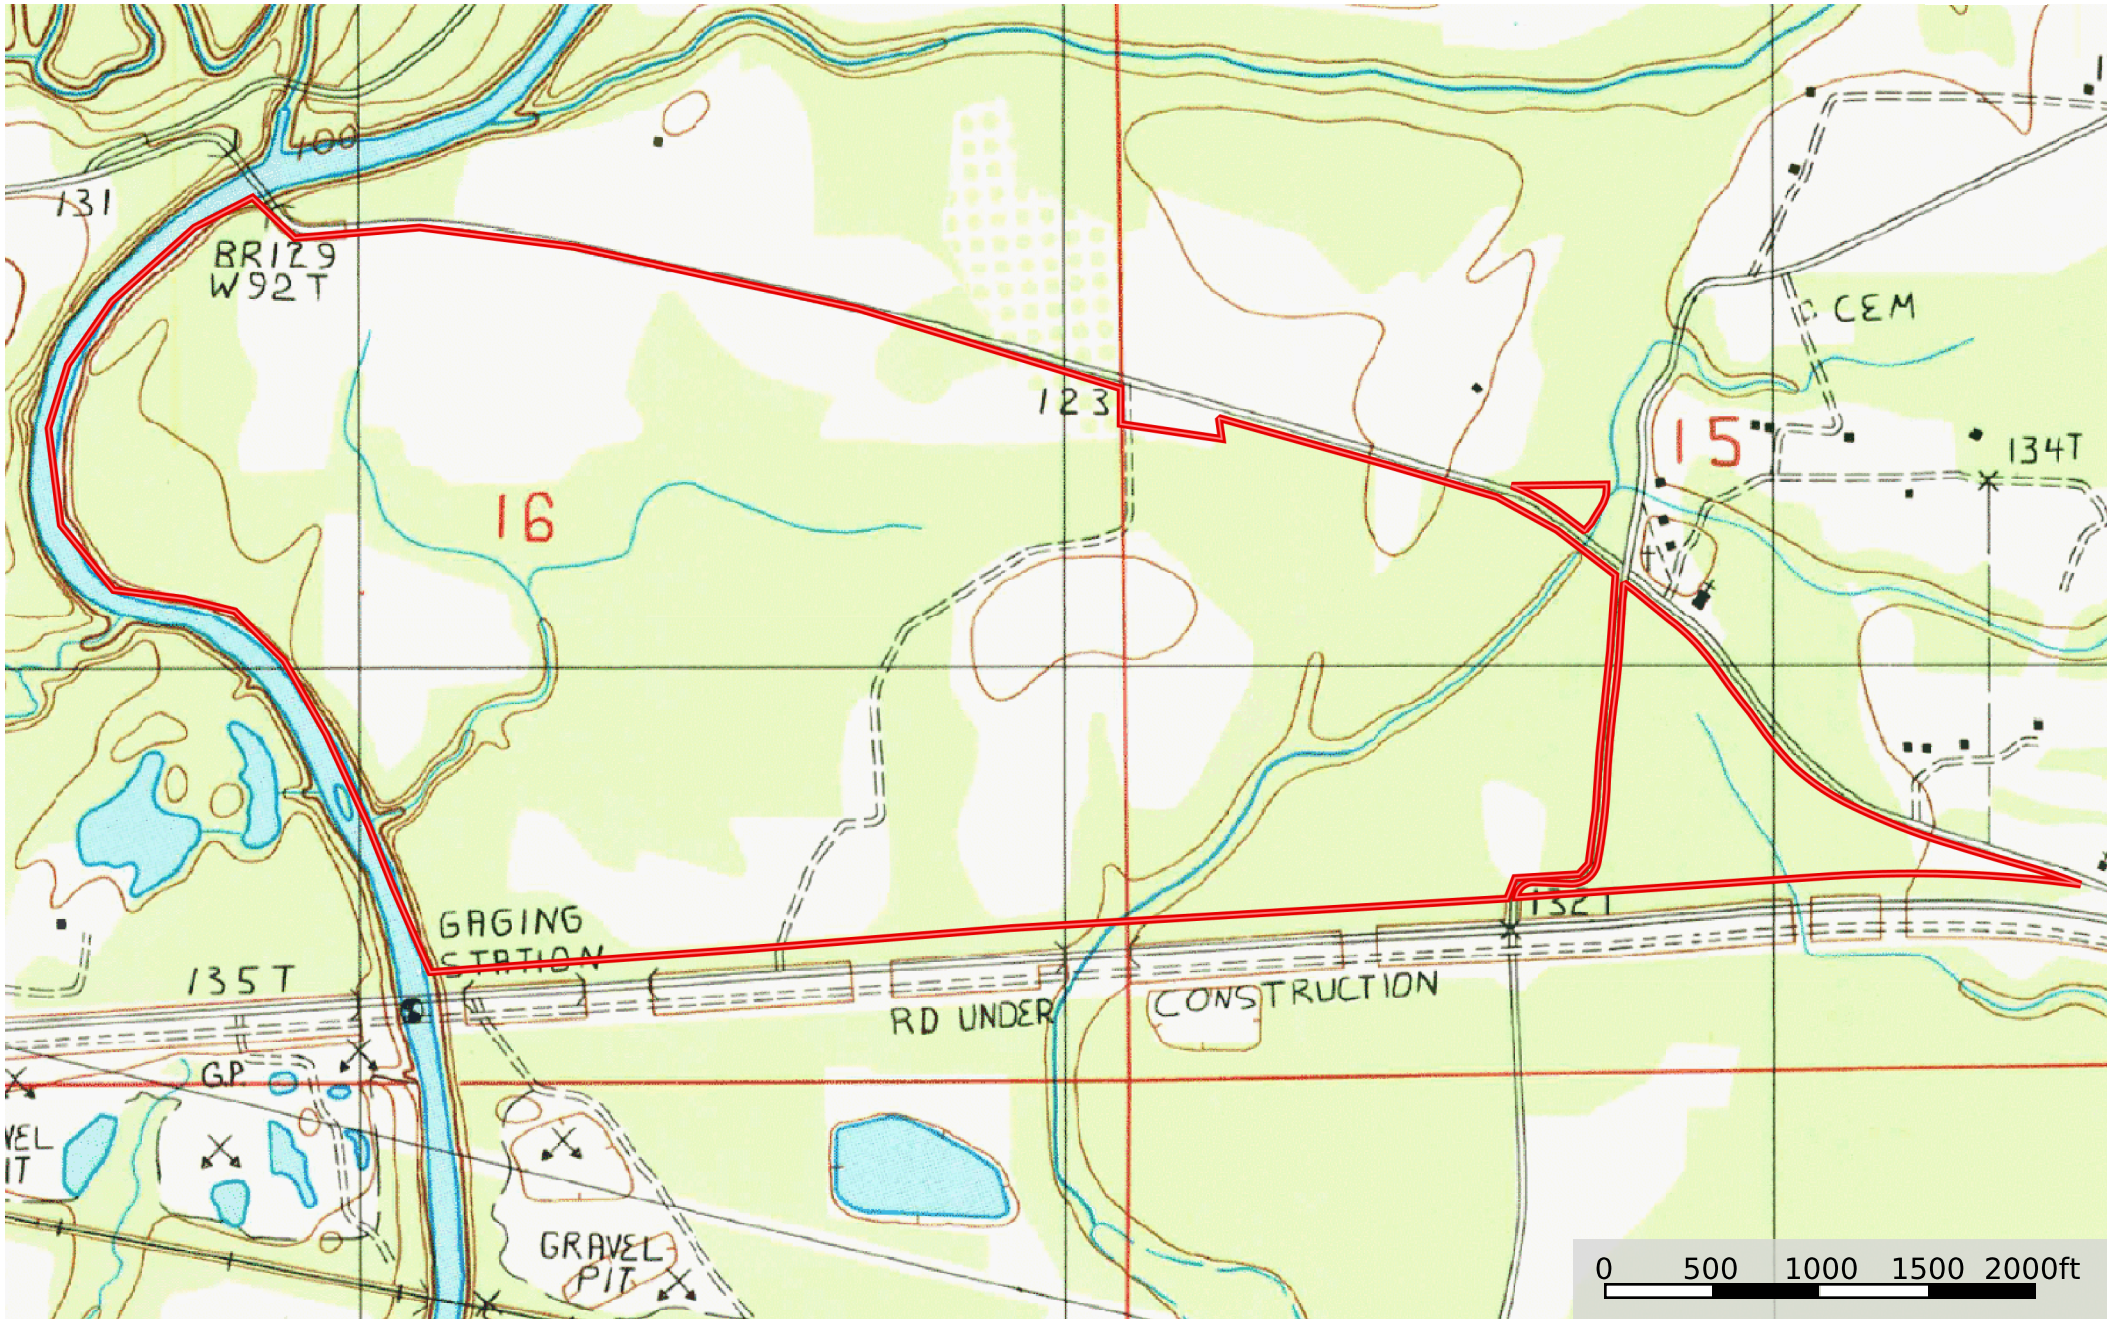

**450 acres Dallas County Ralston**  
Dallas County, Alabama, 450 AC +/-

 Boundary