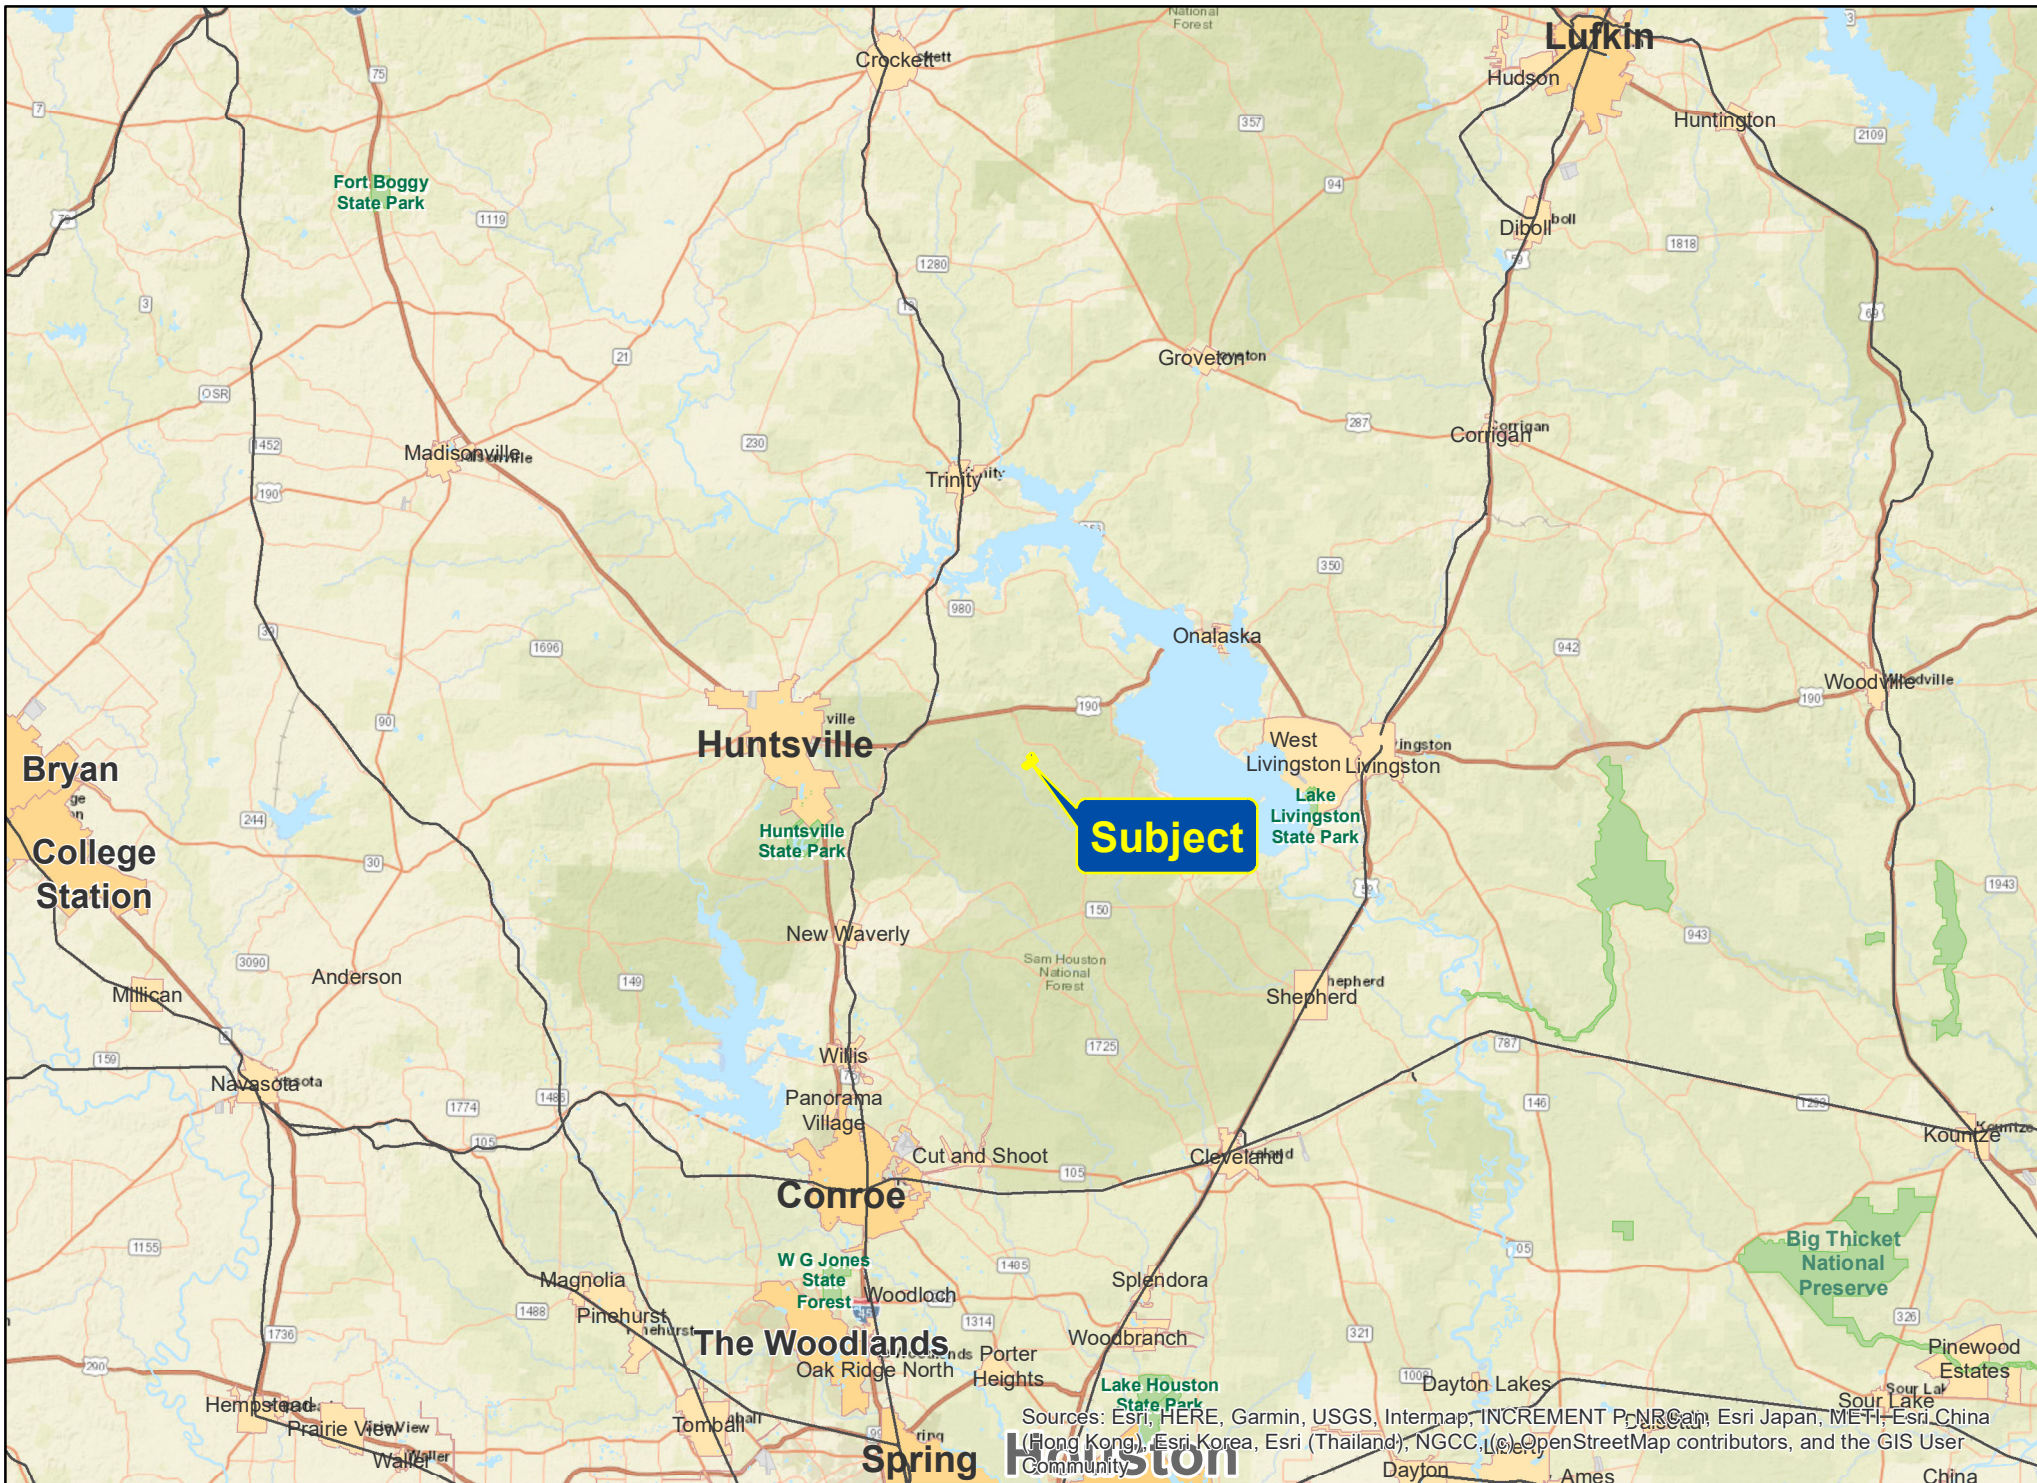

163 Acres | Kittrell Road | San Jacinto Co., Texas

For illustration purposes only.

Sources: Esri, HERE, Garmin, USGS, Intermap, INCREMENT P, NRCan, Esri Japan, METI, Esri China (Hong Kong), Esri Korea, Esri (Thailand), NGCC, (c) OpenStreetMap contributors, and the GIS User Community

163 Acres | Kittrell Road | San Jacinto Co., Texas

For illustration purposes only.