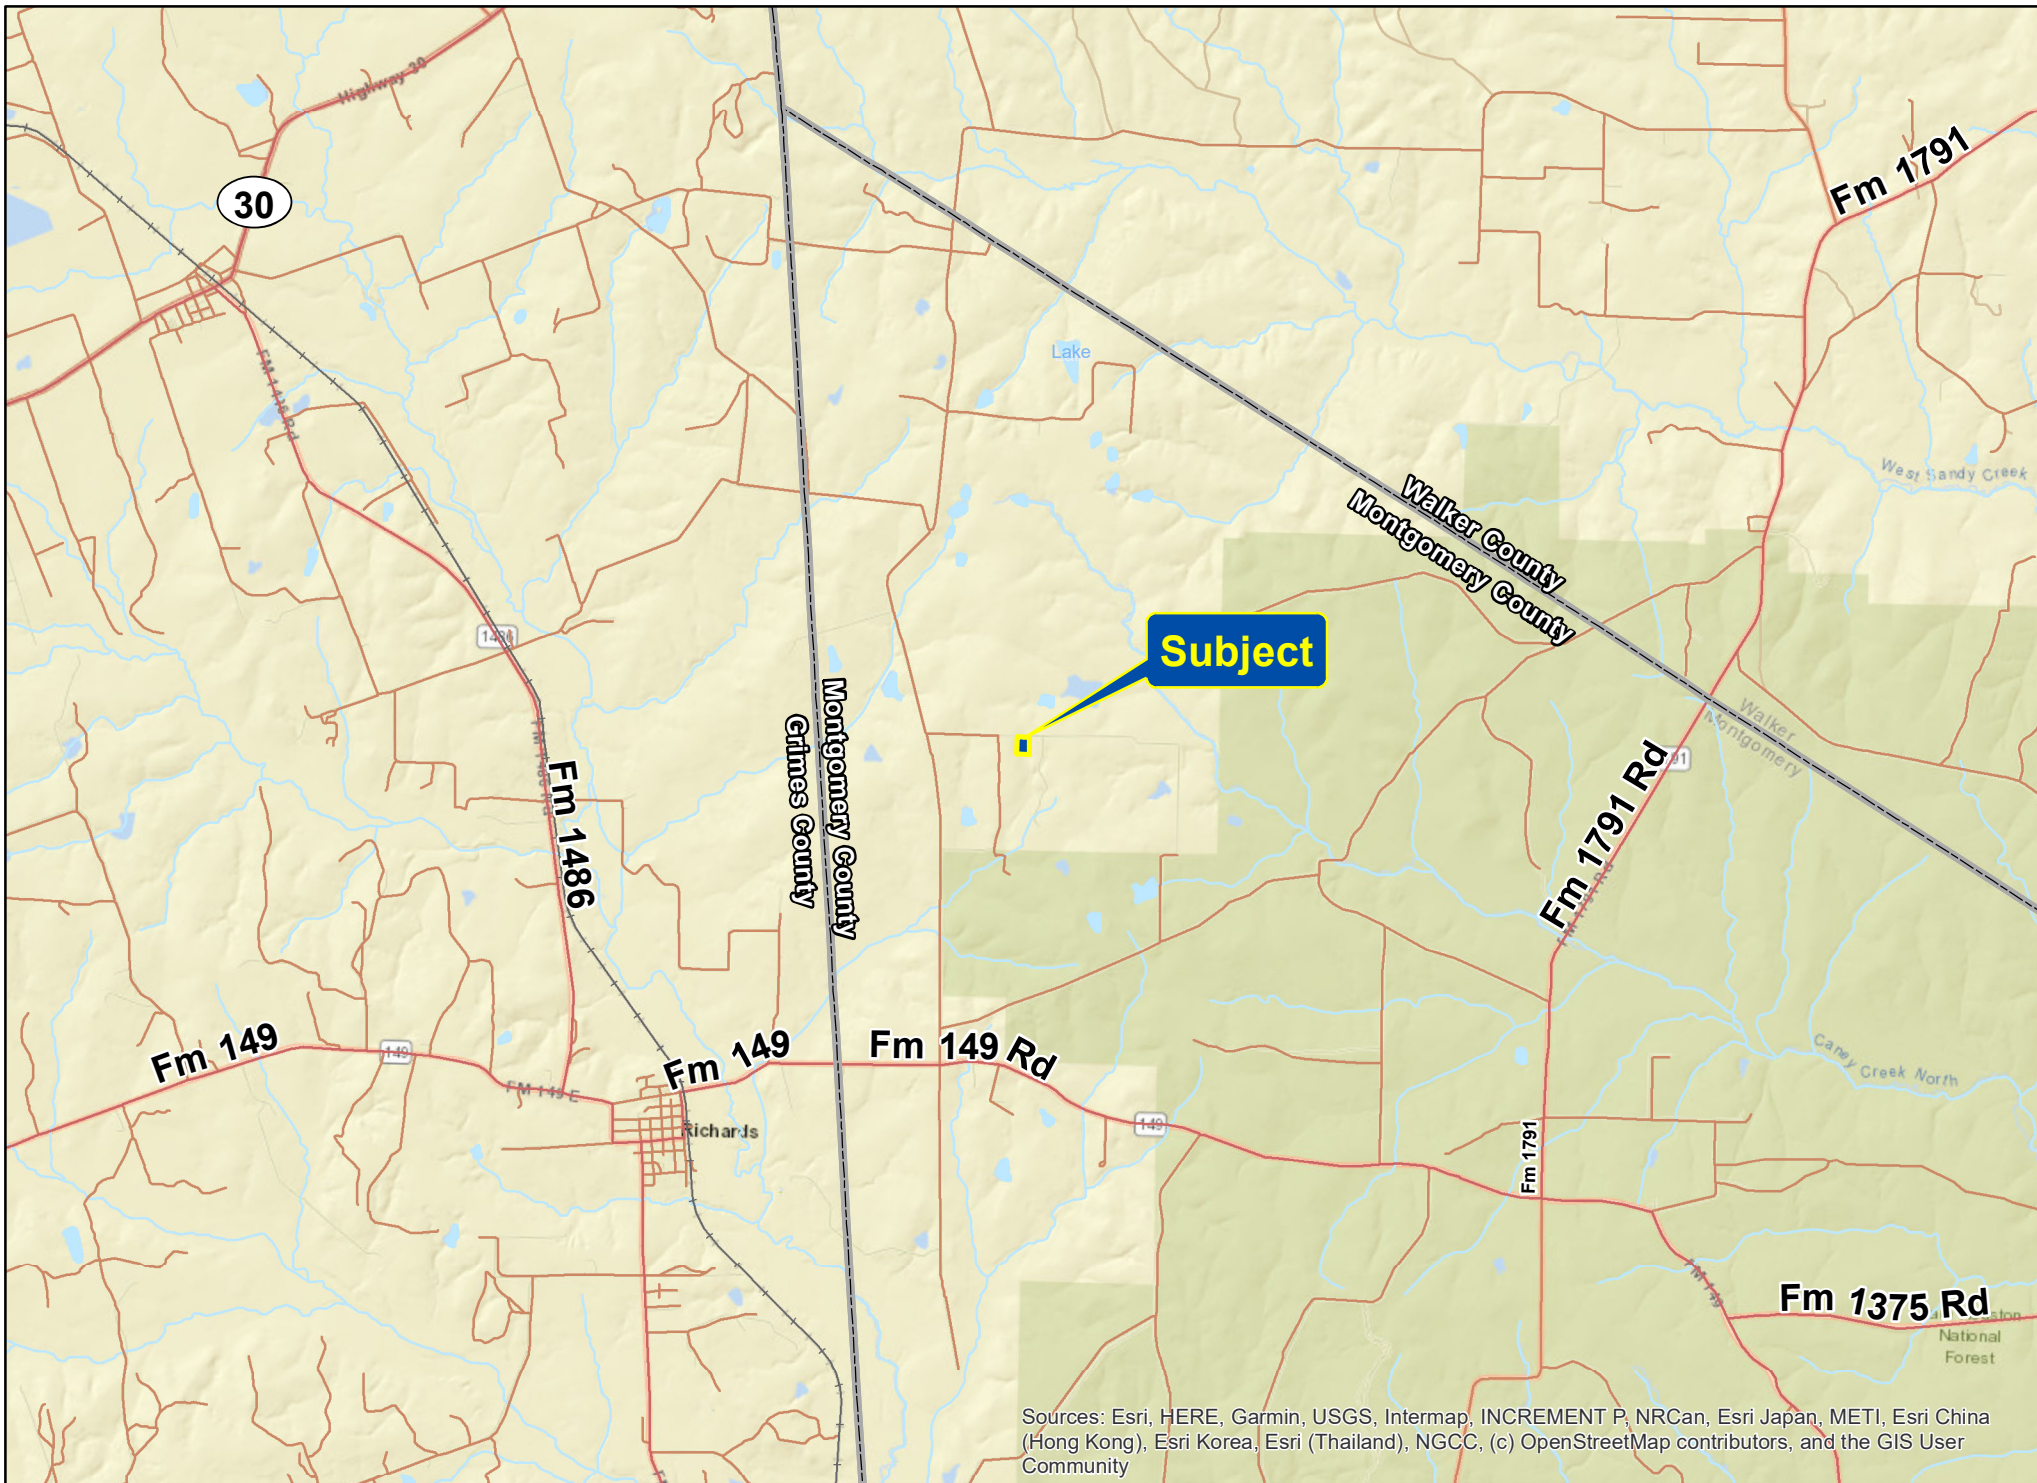

Sources: Esri, HERE, Garmin, USGS, Intermap, INCREMENT P, NRCan, Esri Japan, METI, Esri China (Hong Kong), Esri Korea, Esri (Thailand), NGCC, (c) OpenStreetMap contributors, and the GIS User Community

5.3159 Acres | 28295 Hoke Road | Montgomery Co., Texas

For illustration purposes only.

Sources: Esri, HERE, Garmin, USGS, Intermap, INCREMENT P, NRCan, Esri Japan, METI, Esri China (Hong Kong), Esri Korea, Esri (Thailand), NGCC, (c) OpenStreetMap contributors, and the GIS User Community

5.3159 Acres | 28295 Hoke Road | Montgomery Co., Texas

For illustration purposes only.

Subject

Sources: Esri, HERE, Garmin, USGS, Intermap, INCREMENT P, NRCan, Esri Japan, METI, Esri China (Hong Kong), Esri Korea, Esri (Thailand), NGCC, (c) OpenStreetMap contributors, and the GIS User Community

5.3159 Acres | 28295 Hoke Road | Montgomery Co., Texas

For illustration purposes only.