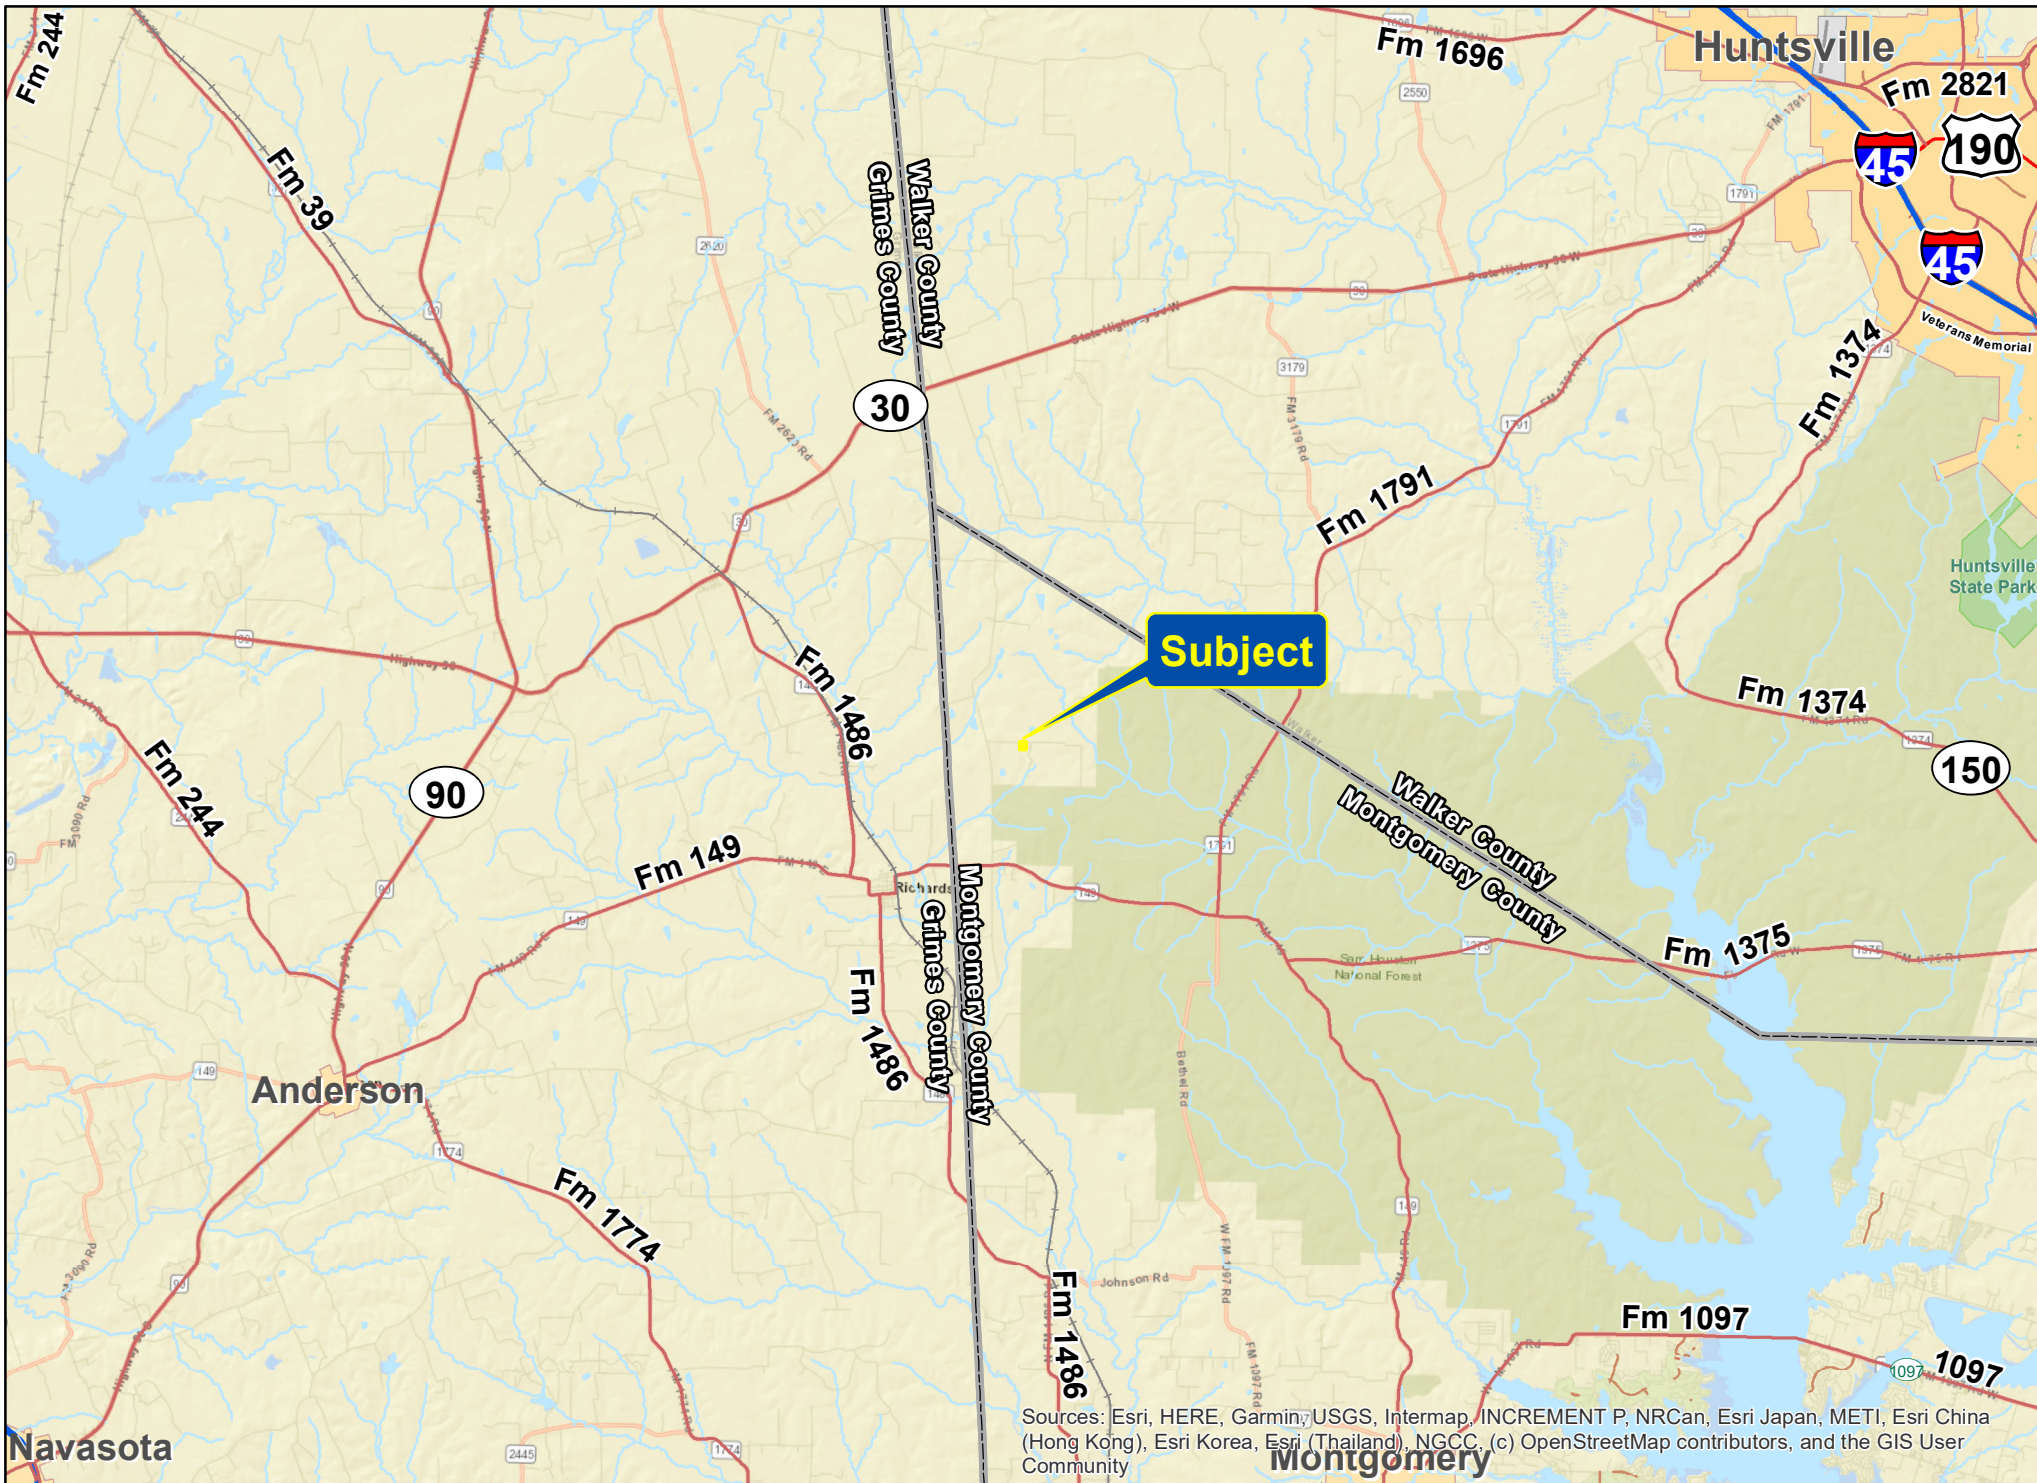

5.3159 Acres | 28295 Hoke Road | Montgomery Co., Texas

For illustration purposes only.

Sources: Esri, HERE, Garmin, USGS, Intermap, INCREMENT P, NRCan, Esri Japan, METI, Esri China (Hong Kong), Esri Korea, Esri (Thailand), NGCC, (c) OpenStreetMap contributors, and the GIS User Community

5.3159 Acres | 28295 Hoke Road | Montgomery Co., Texas

For illustration purposes only.

Subject

Sources: Esri, HERE, Garmin, USGS, Intermap, INCREMENT P, NRCan, Esri Japan, METI, Esri China (Hong Kong), Esri Korea, Esri (Thailand), NGCC, (c) OpenStreetMap contributors, and the GIS User Community

5.3159 Acres | 28295 Hoke Road | Montgomery Co., Texas

For illustration purposes only.