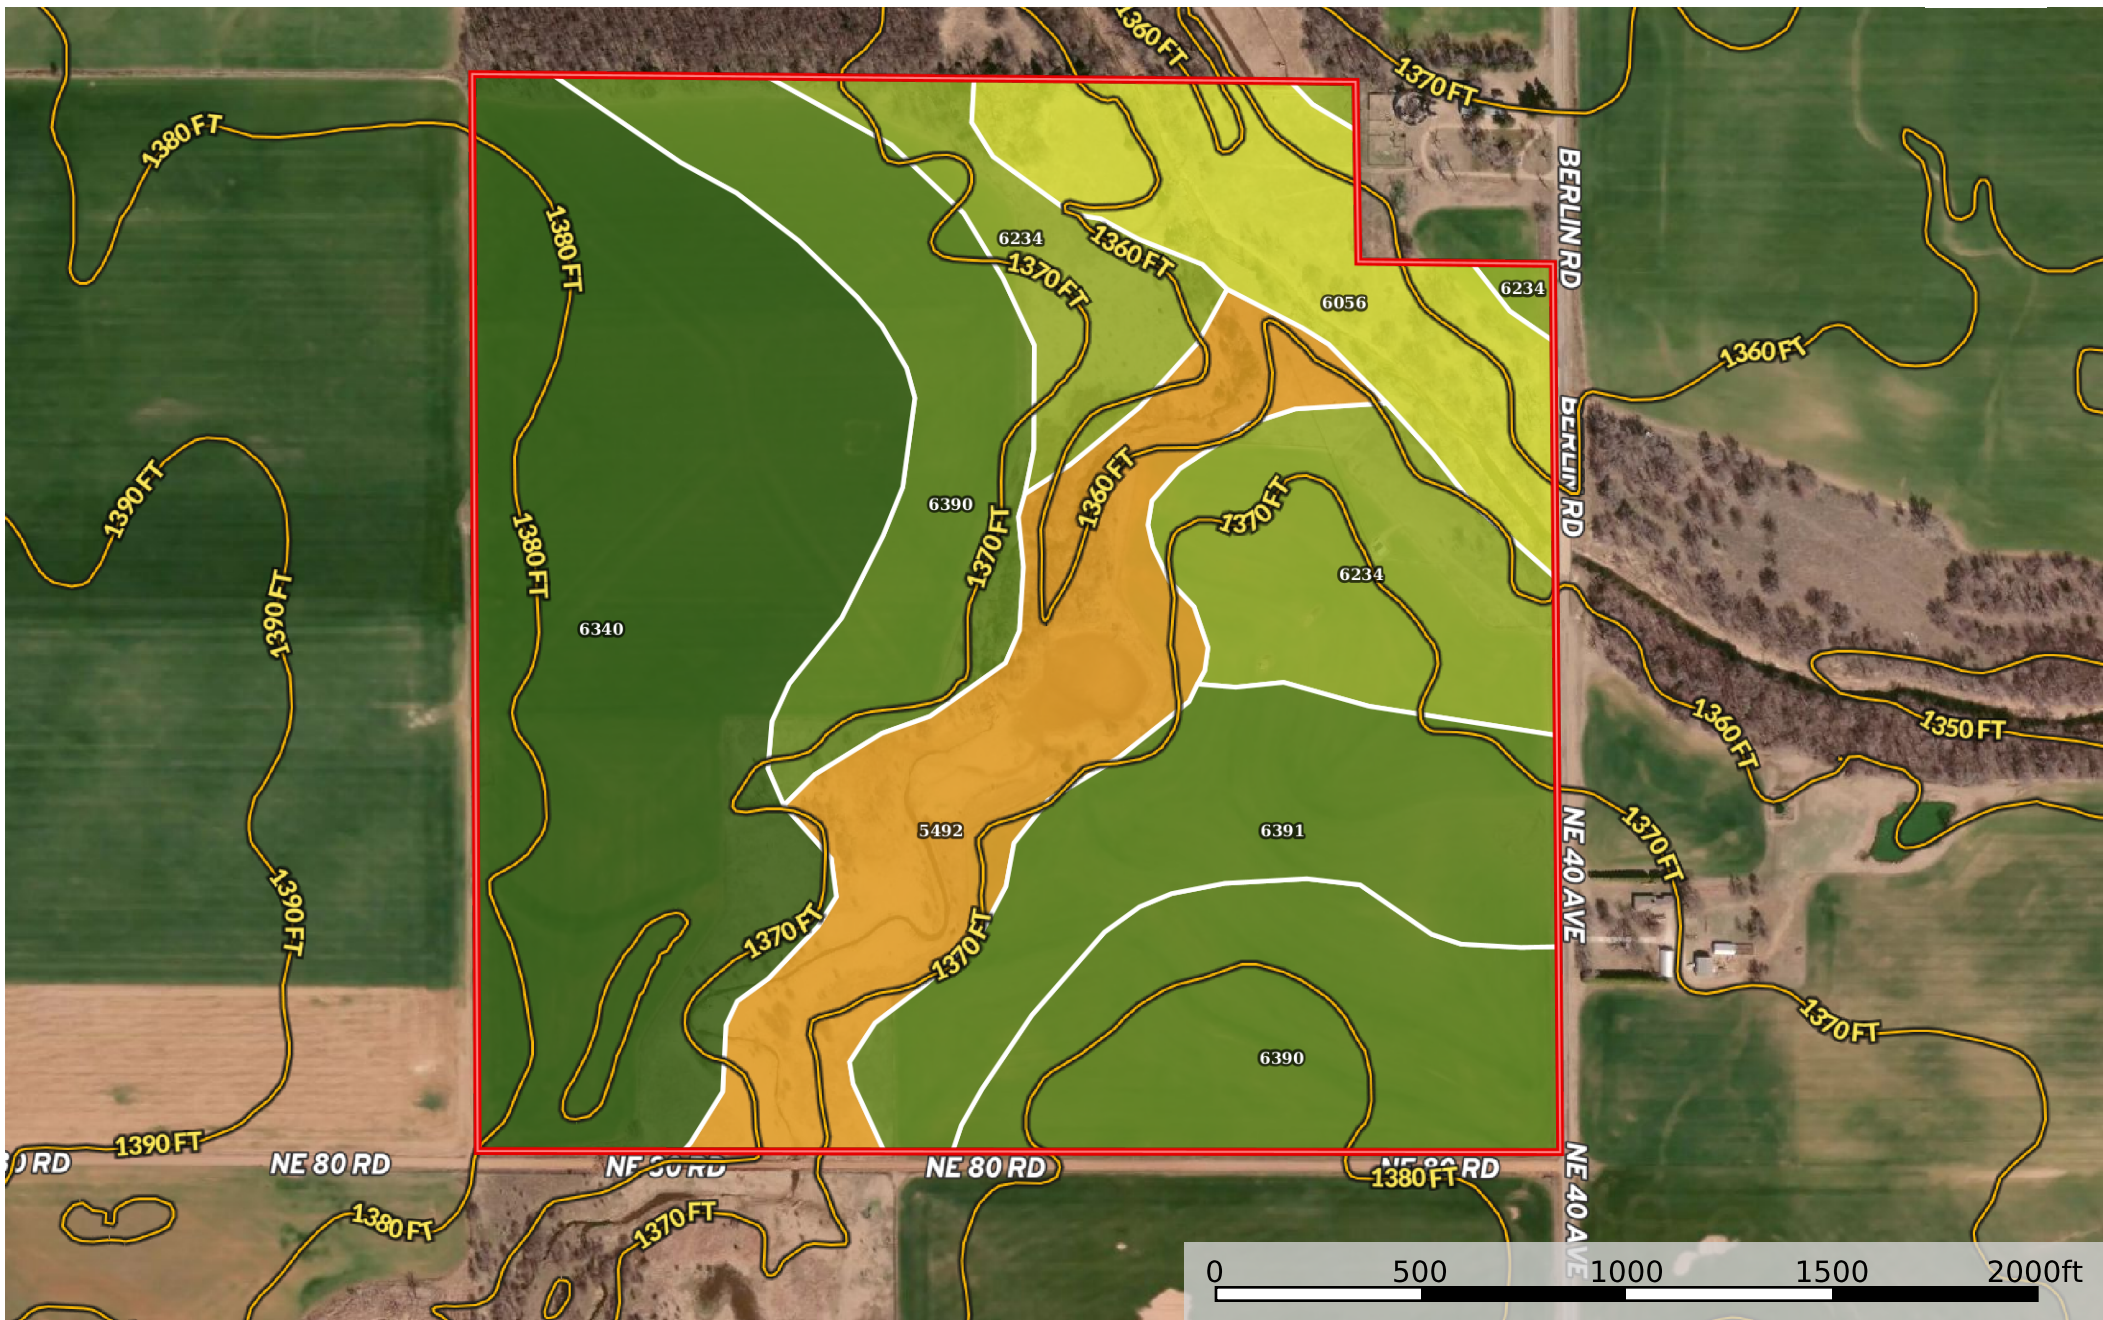

**McNutt Harper County 152**  
Harper County, Kansas, 152.6 AC +/-

 Boundary