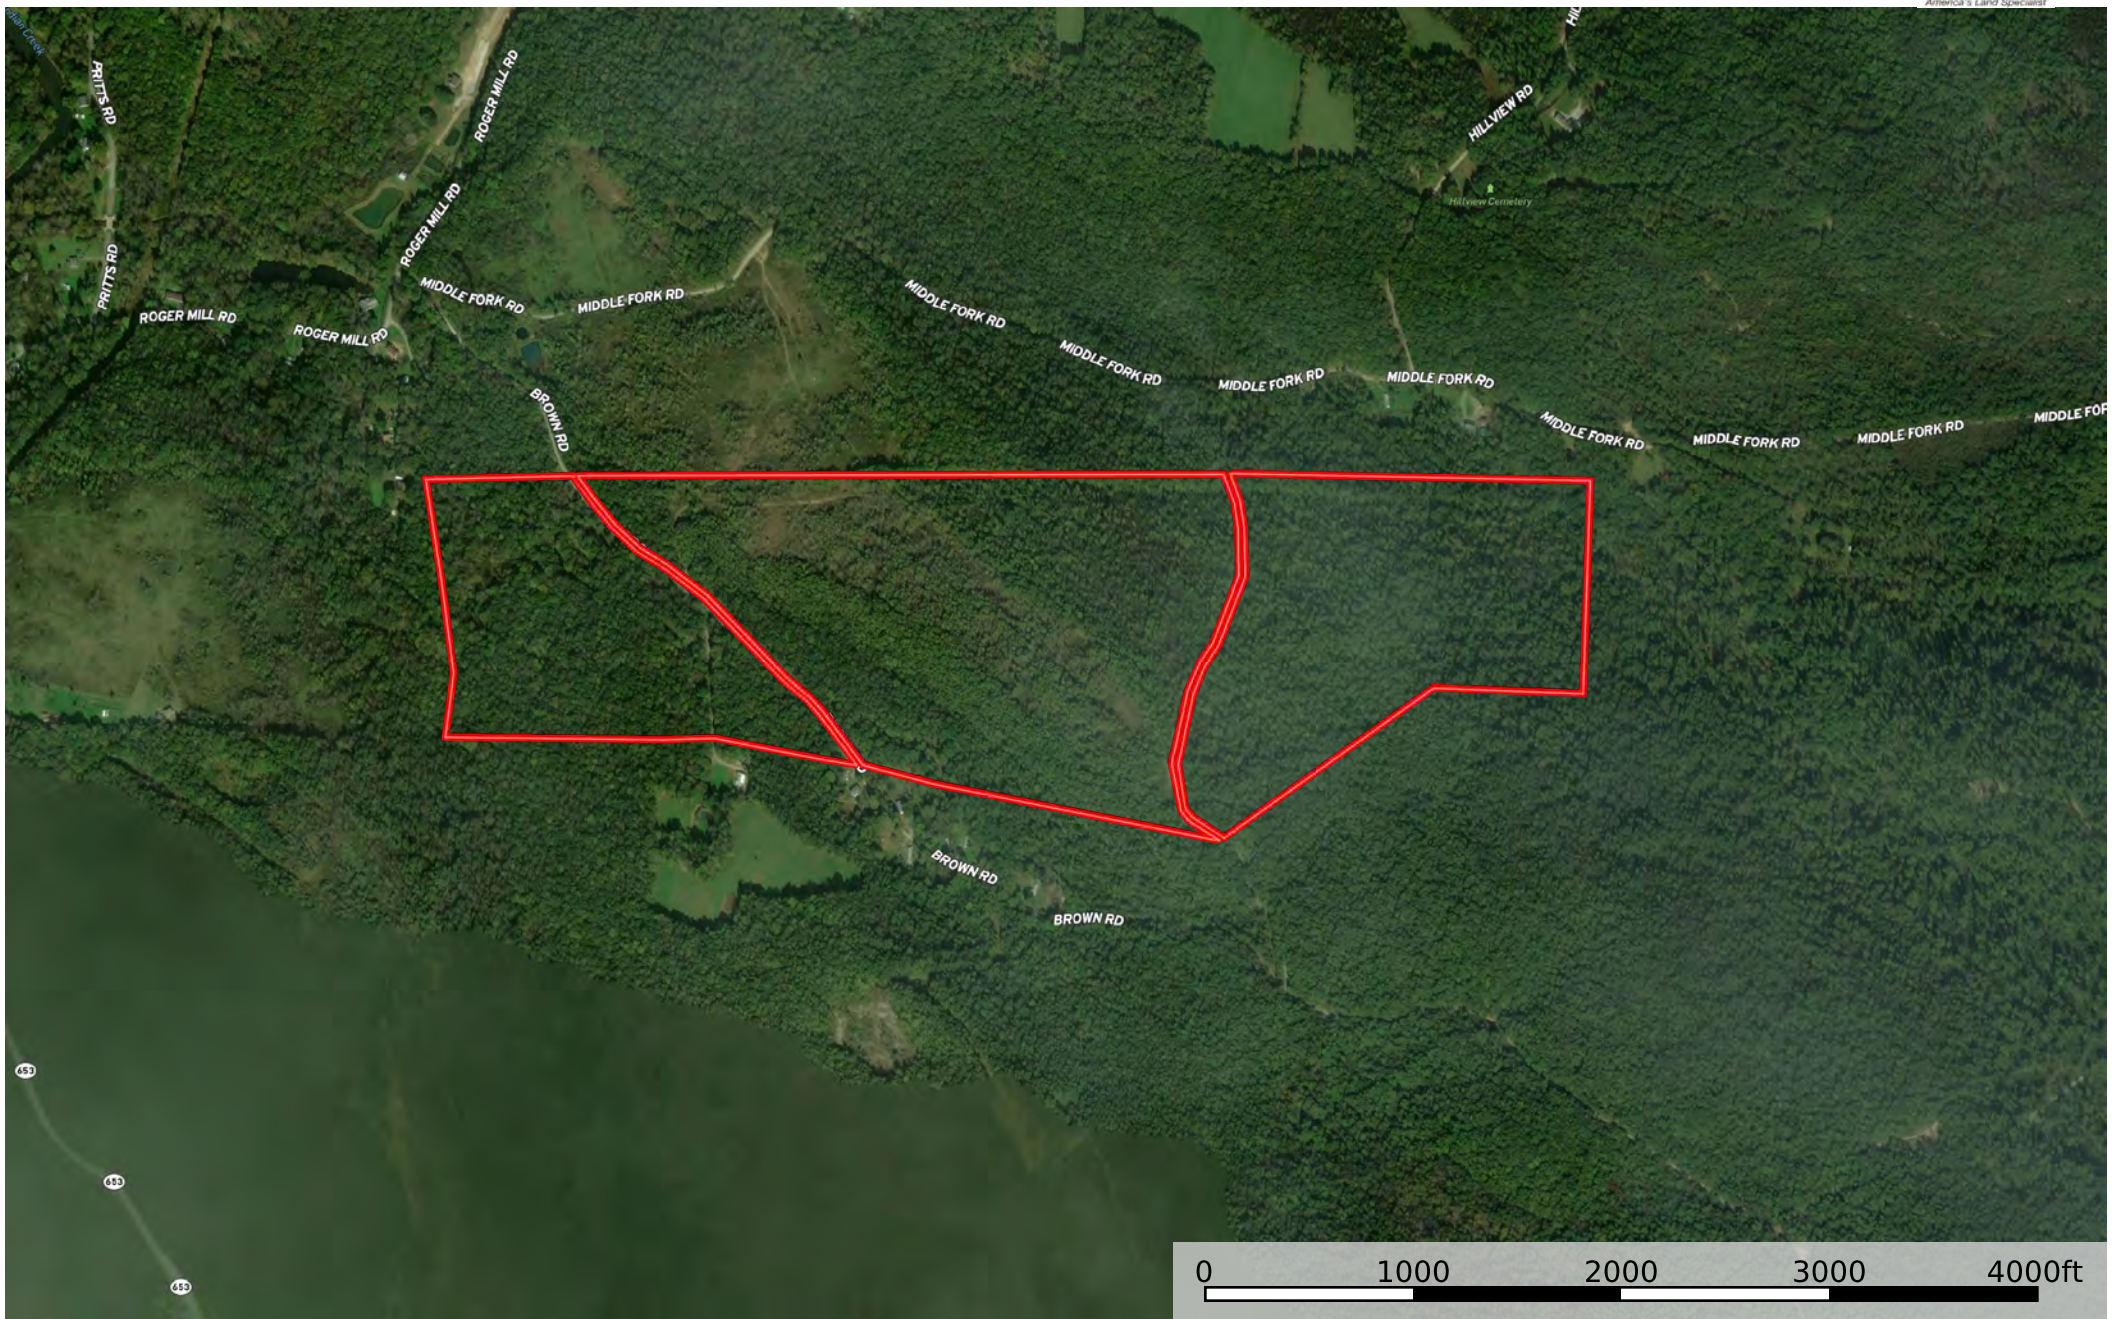

Brown Rd., Fayette County - 178 acres

Fayette County, Pennsylvania, 178 AC +/-

 Boundary