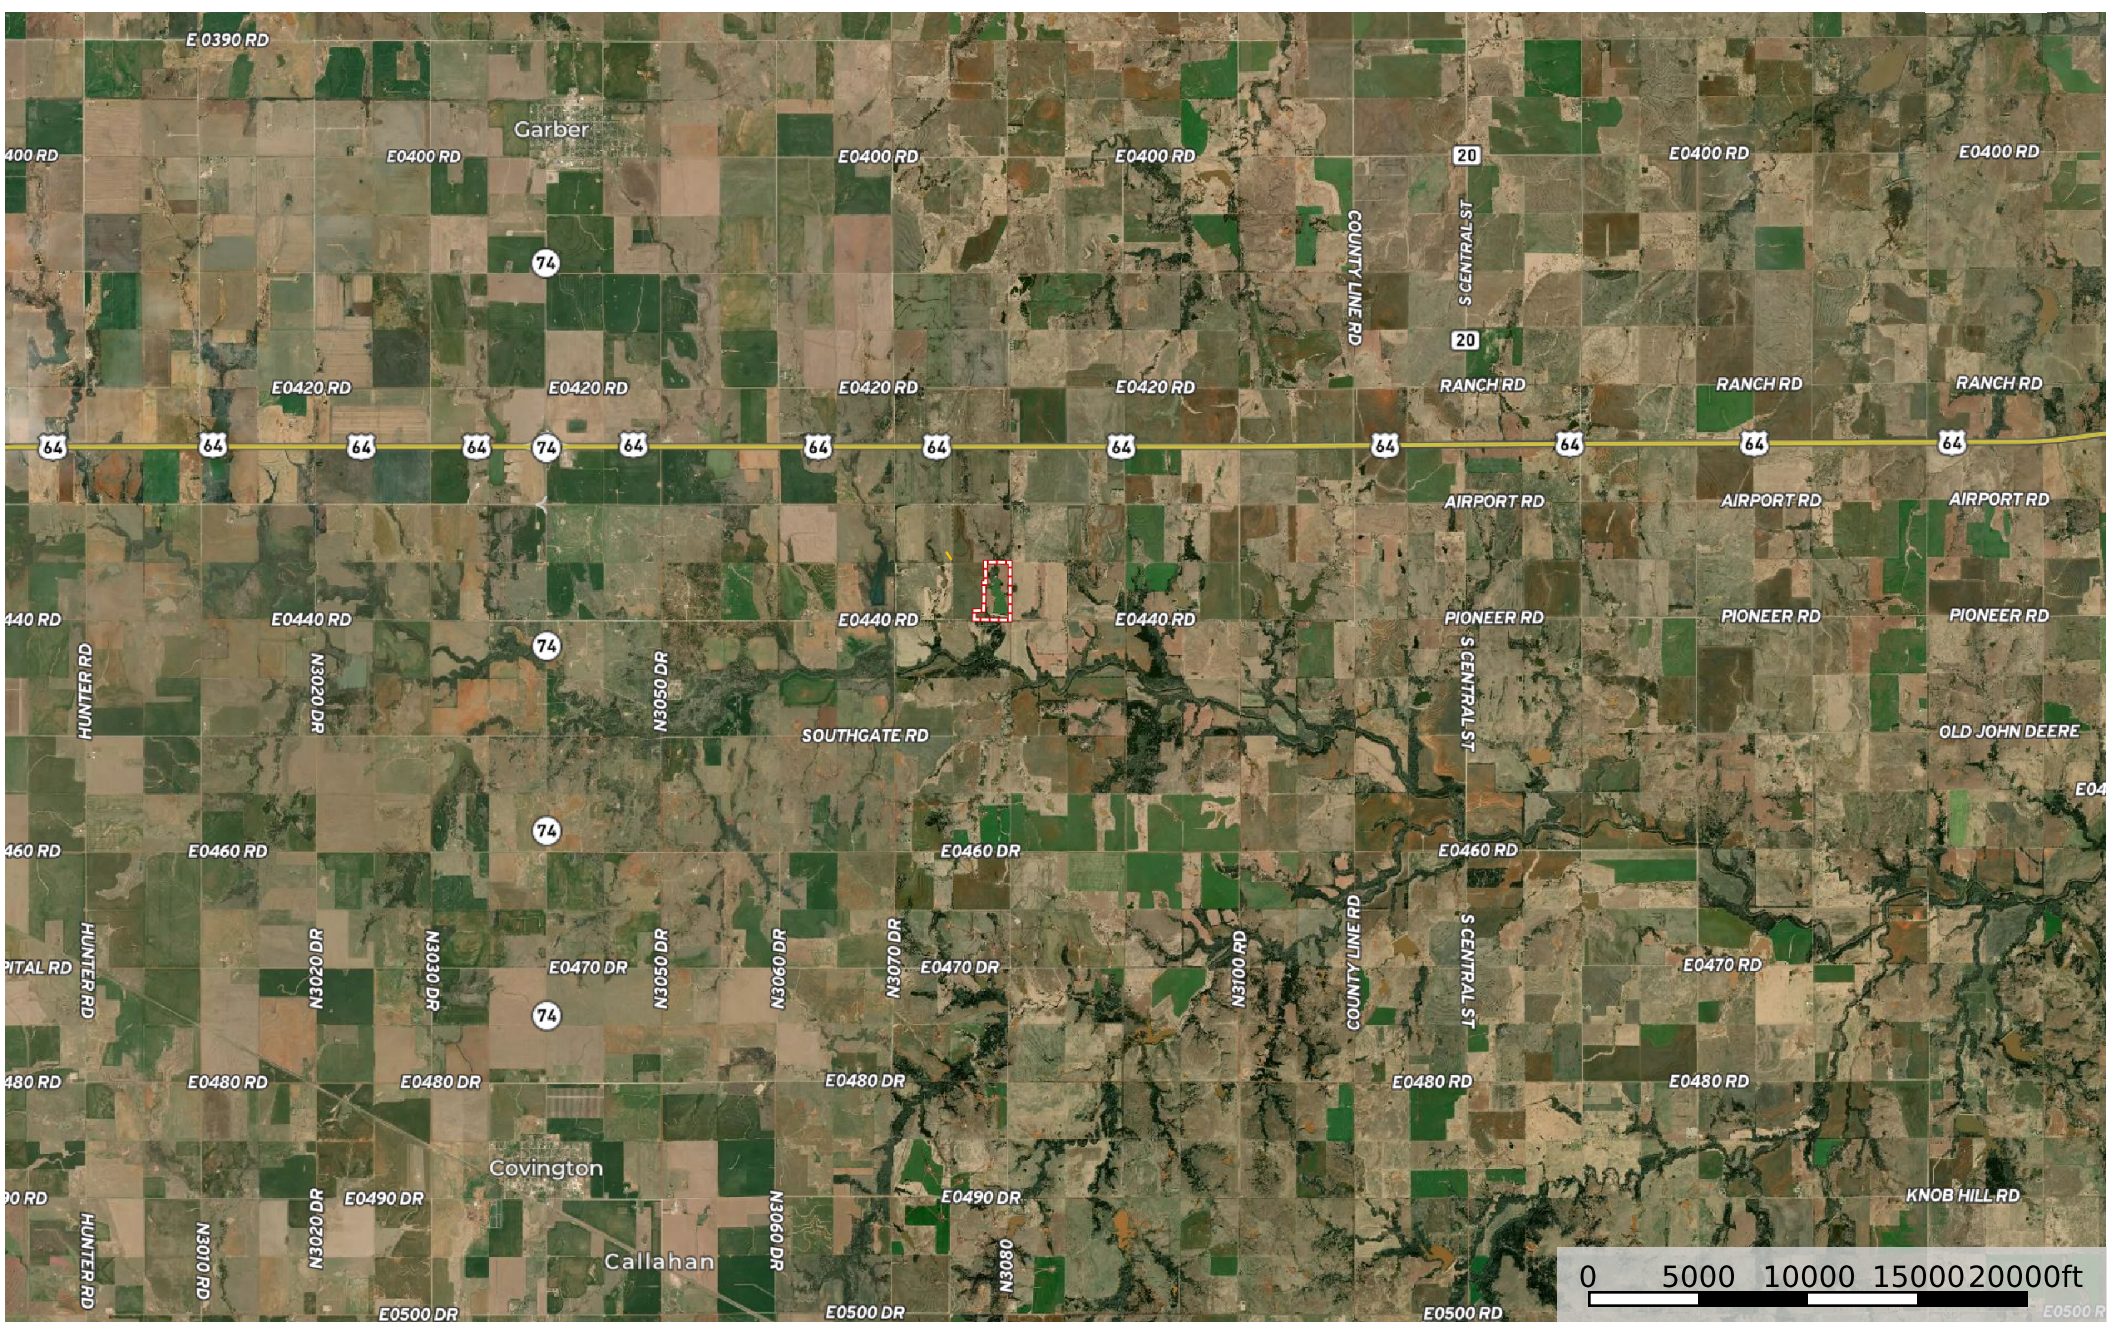

# Allen Lake Listing

Oklahoma, AC +/-

➔ Direction  
▭ Boundary

Brenton Washausen  
P: 405-406-7798

**id.** The information contained herein was obtained from sources deemed to be reliable. Land id™ Services makes no warranties or guarantees as to the completeness or accuracy thereof.