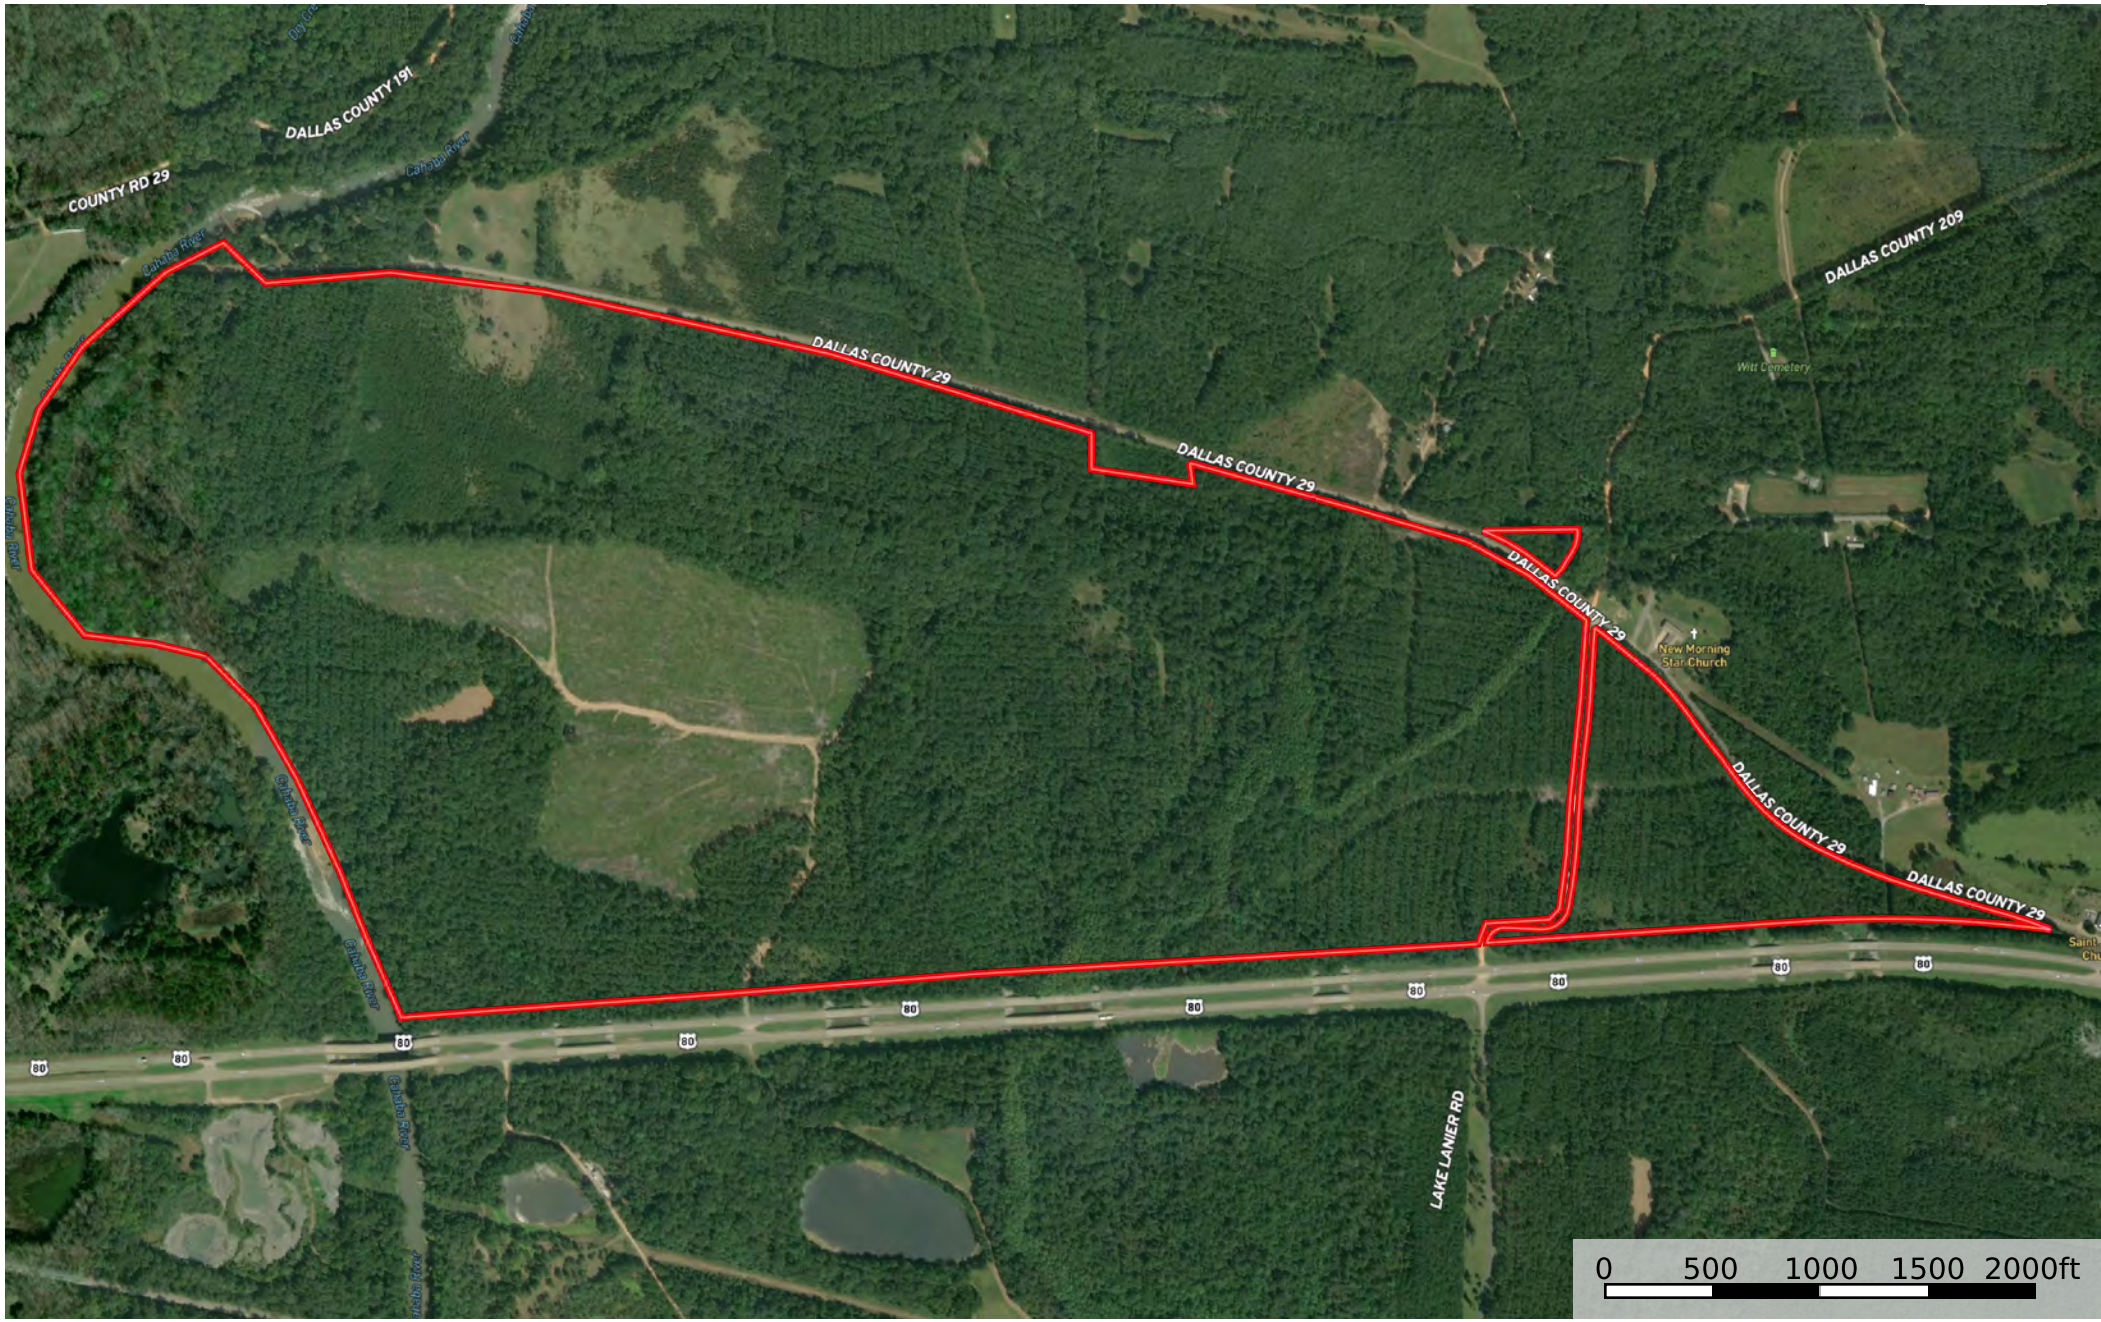

450 acres Dallas County Ralston

Dallas County, Alabama, 450 AC +/-

 Boundary