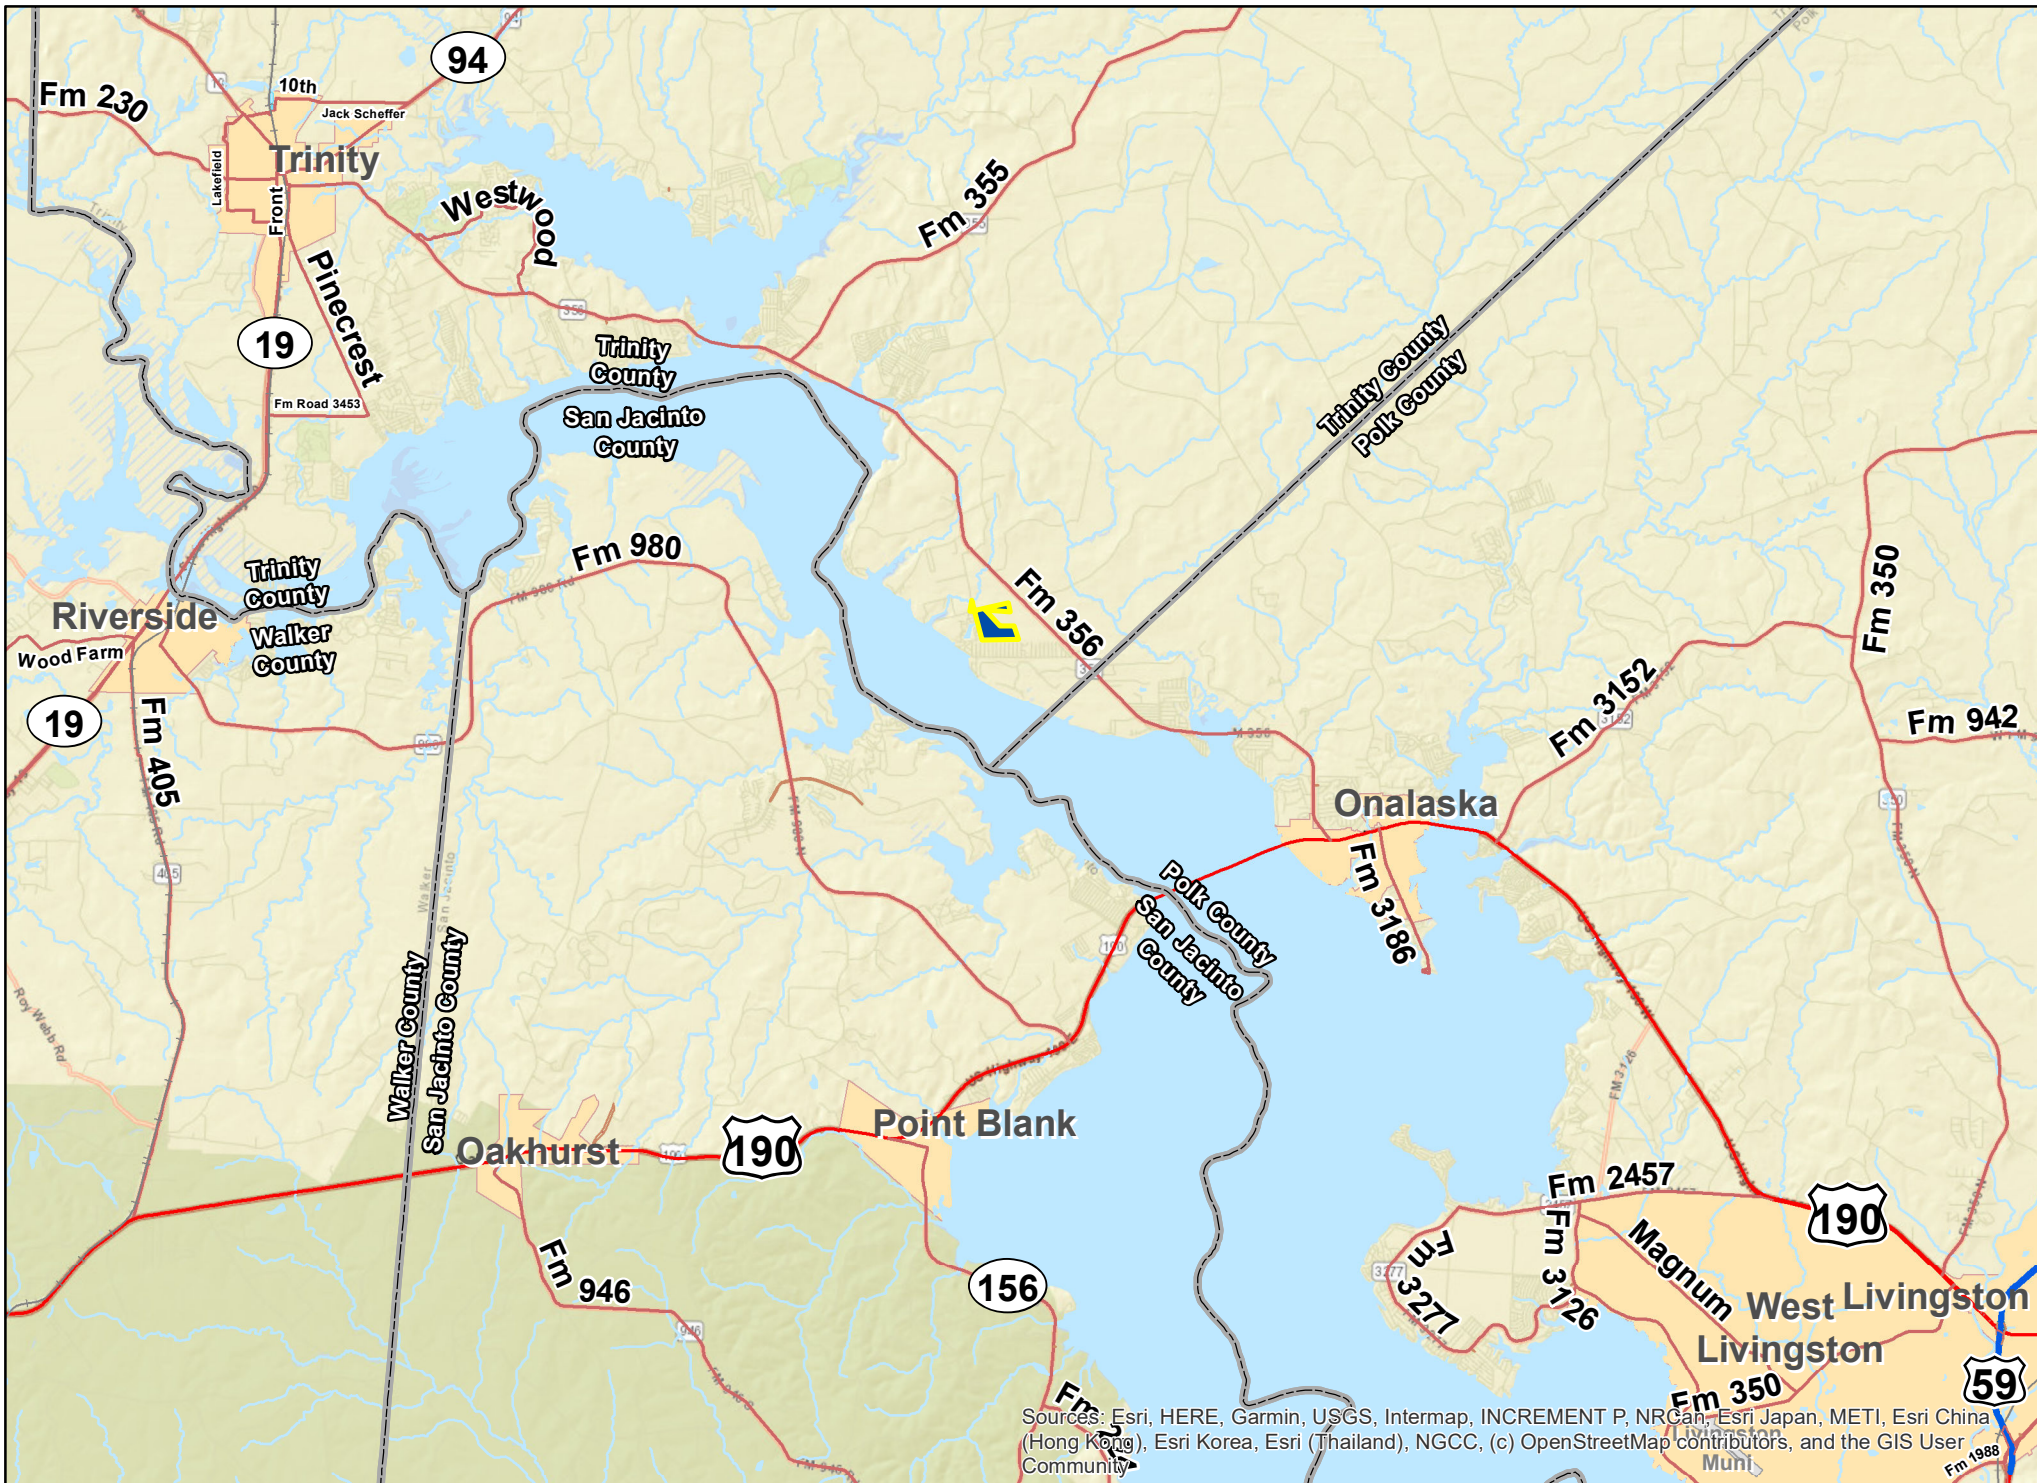

Sources: Esri, HERE, Garmin, USGS, Intermap, INCREMENT P, NRCan, Esri Japan, METI, Esri China (Hong Kong), Esri Korea, Esri (Thailand), NGCC, (c) OpenStreetMap contributors, and the GIS User Community

125 Acres | Camp Branch Rd. | Trinity Co., Texas

For illustration purposes only.

Sources: Esri, HERE, Garmin, USGS, Intermap, INCREMENT P, NRCan, Esri Japan, METI, Esri China (Hong Kong), Esri Korea, Esri (Thailand), NGCC, (c) OpenStreetMap contributors, and the GIS User Community

125 Acres | Camp Branch Rd. | Trinity Co., Texas

For illustration purposes only.

Subject

125 Acres | Camp Branch Rd. | Trinity Co., Texas

Sources: Esri, HERE, Garmin, USGS, Intermap, INCREMENT P, NRCan, Esri Japan, METI, Esri China (Hong Kong), Esri Korea, Esri (Thailand), NGCC, (c) OpenStreetMap contributors, and the GIS User Community