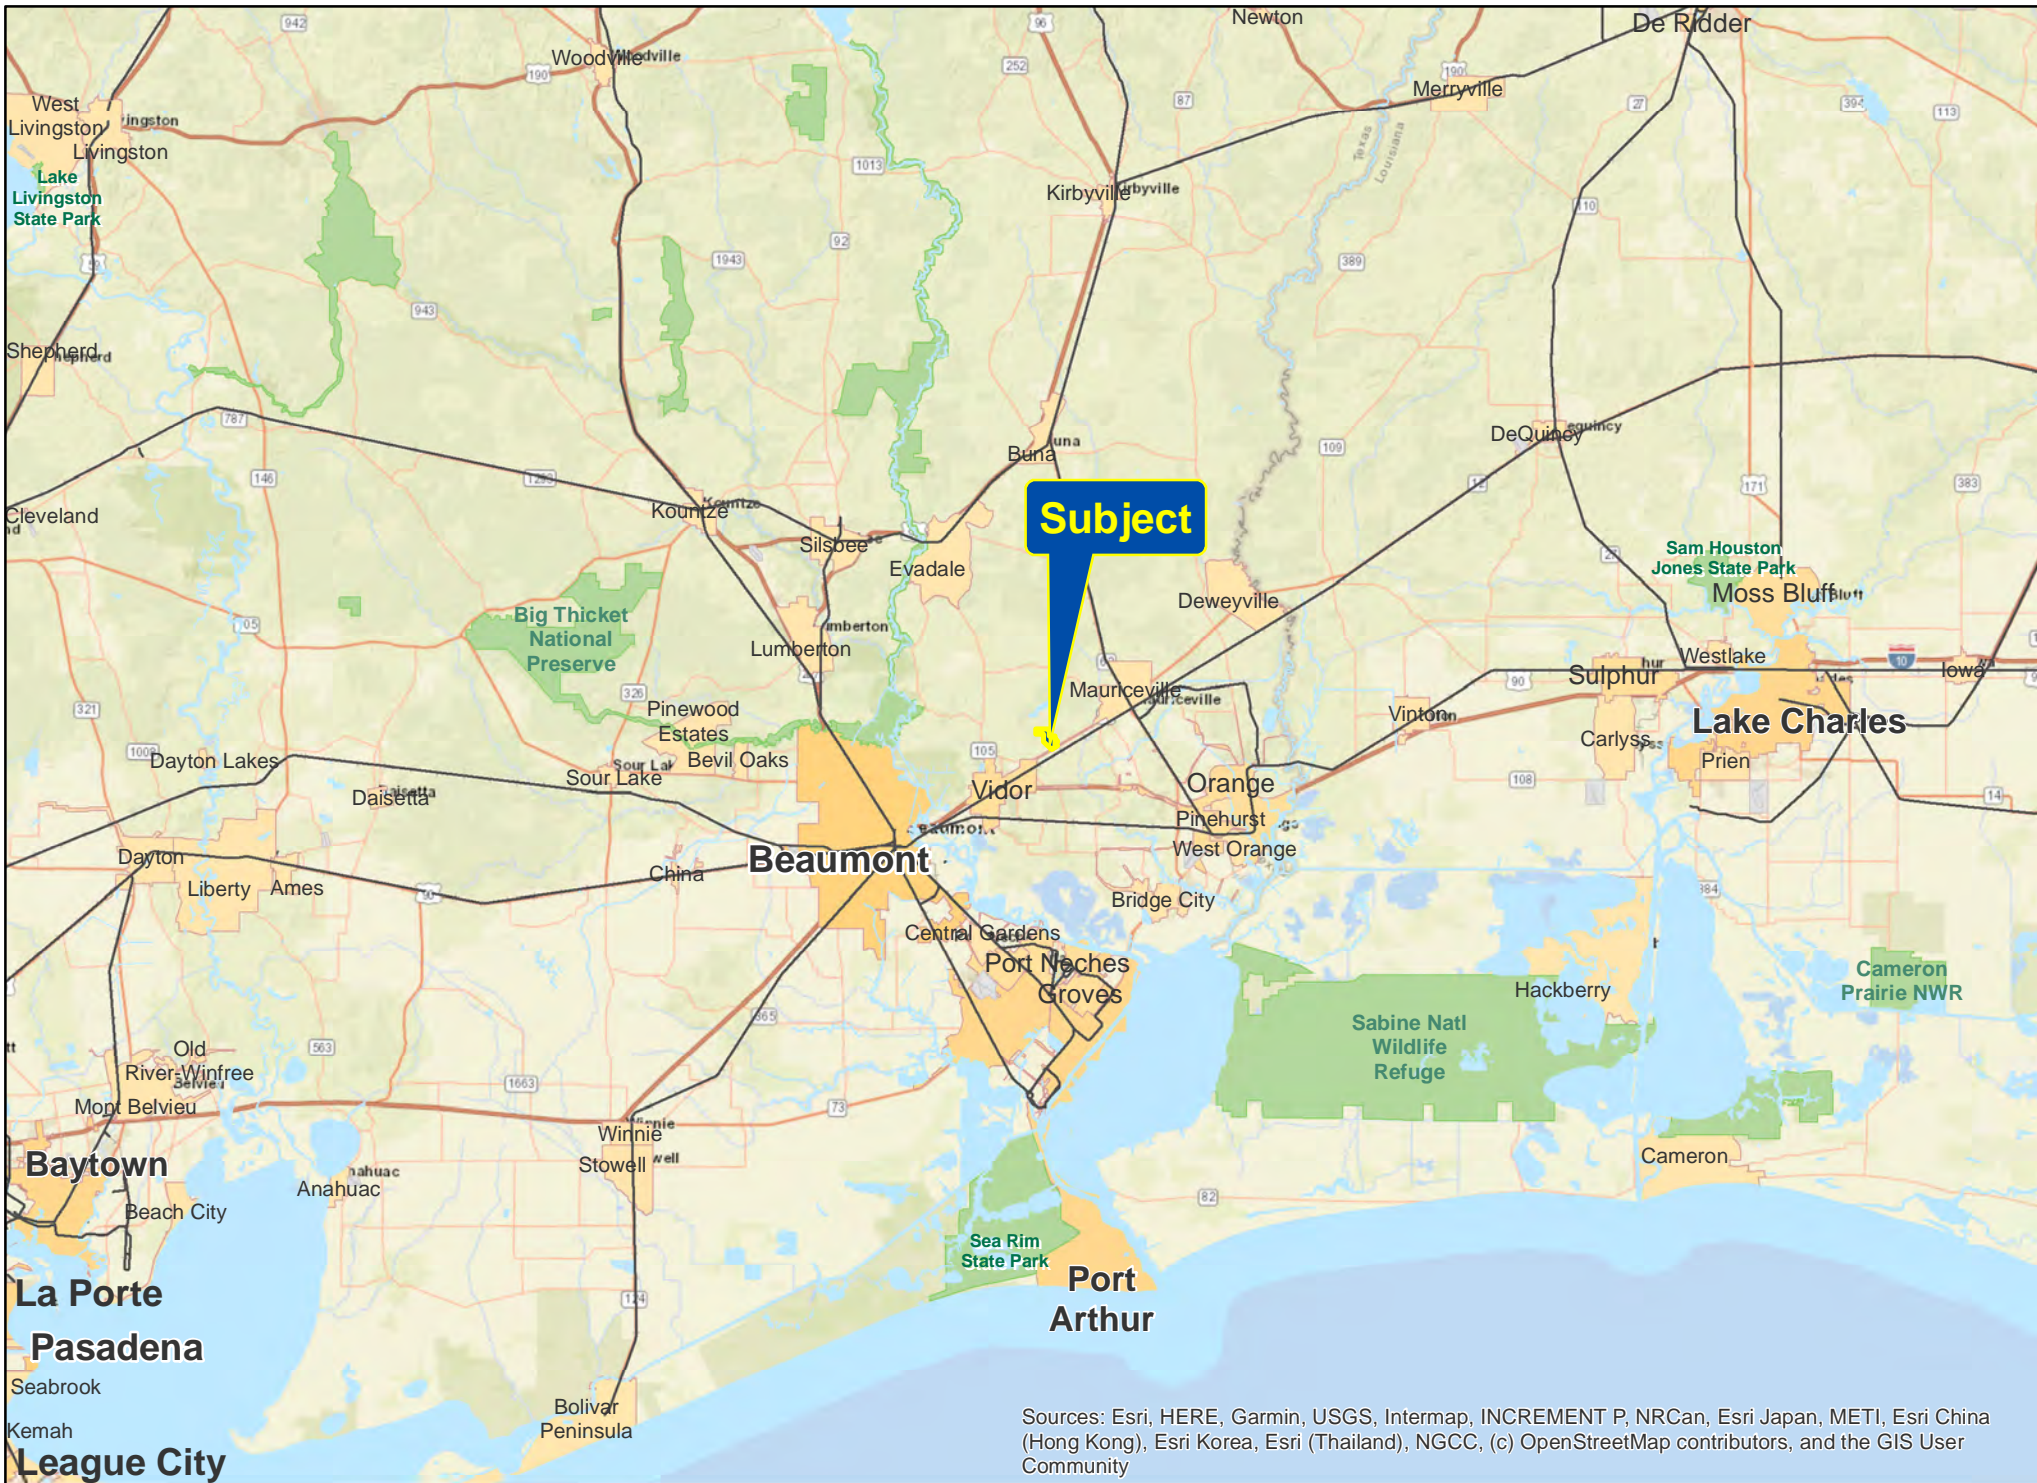

489 Acres | Linscomb Road | Orange County, Texas

01158 - For illustration purposes only.

Sources: Esri, HERE, Garmin, USGS, Intermap, INCREMENT P, NRCan, Esri Japan, METI, Esri China (Hong Kong), Esri Korea, Esri (Thailand), NGCC, (c) OpenStreetMap contributors, and the GIS User Community

489 Acres | Linscomb Road | Orange County, Texas

01158 - For illustration purposes only.