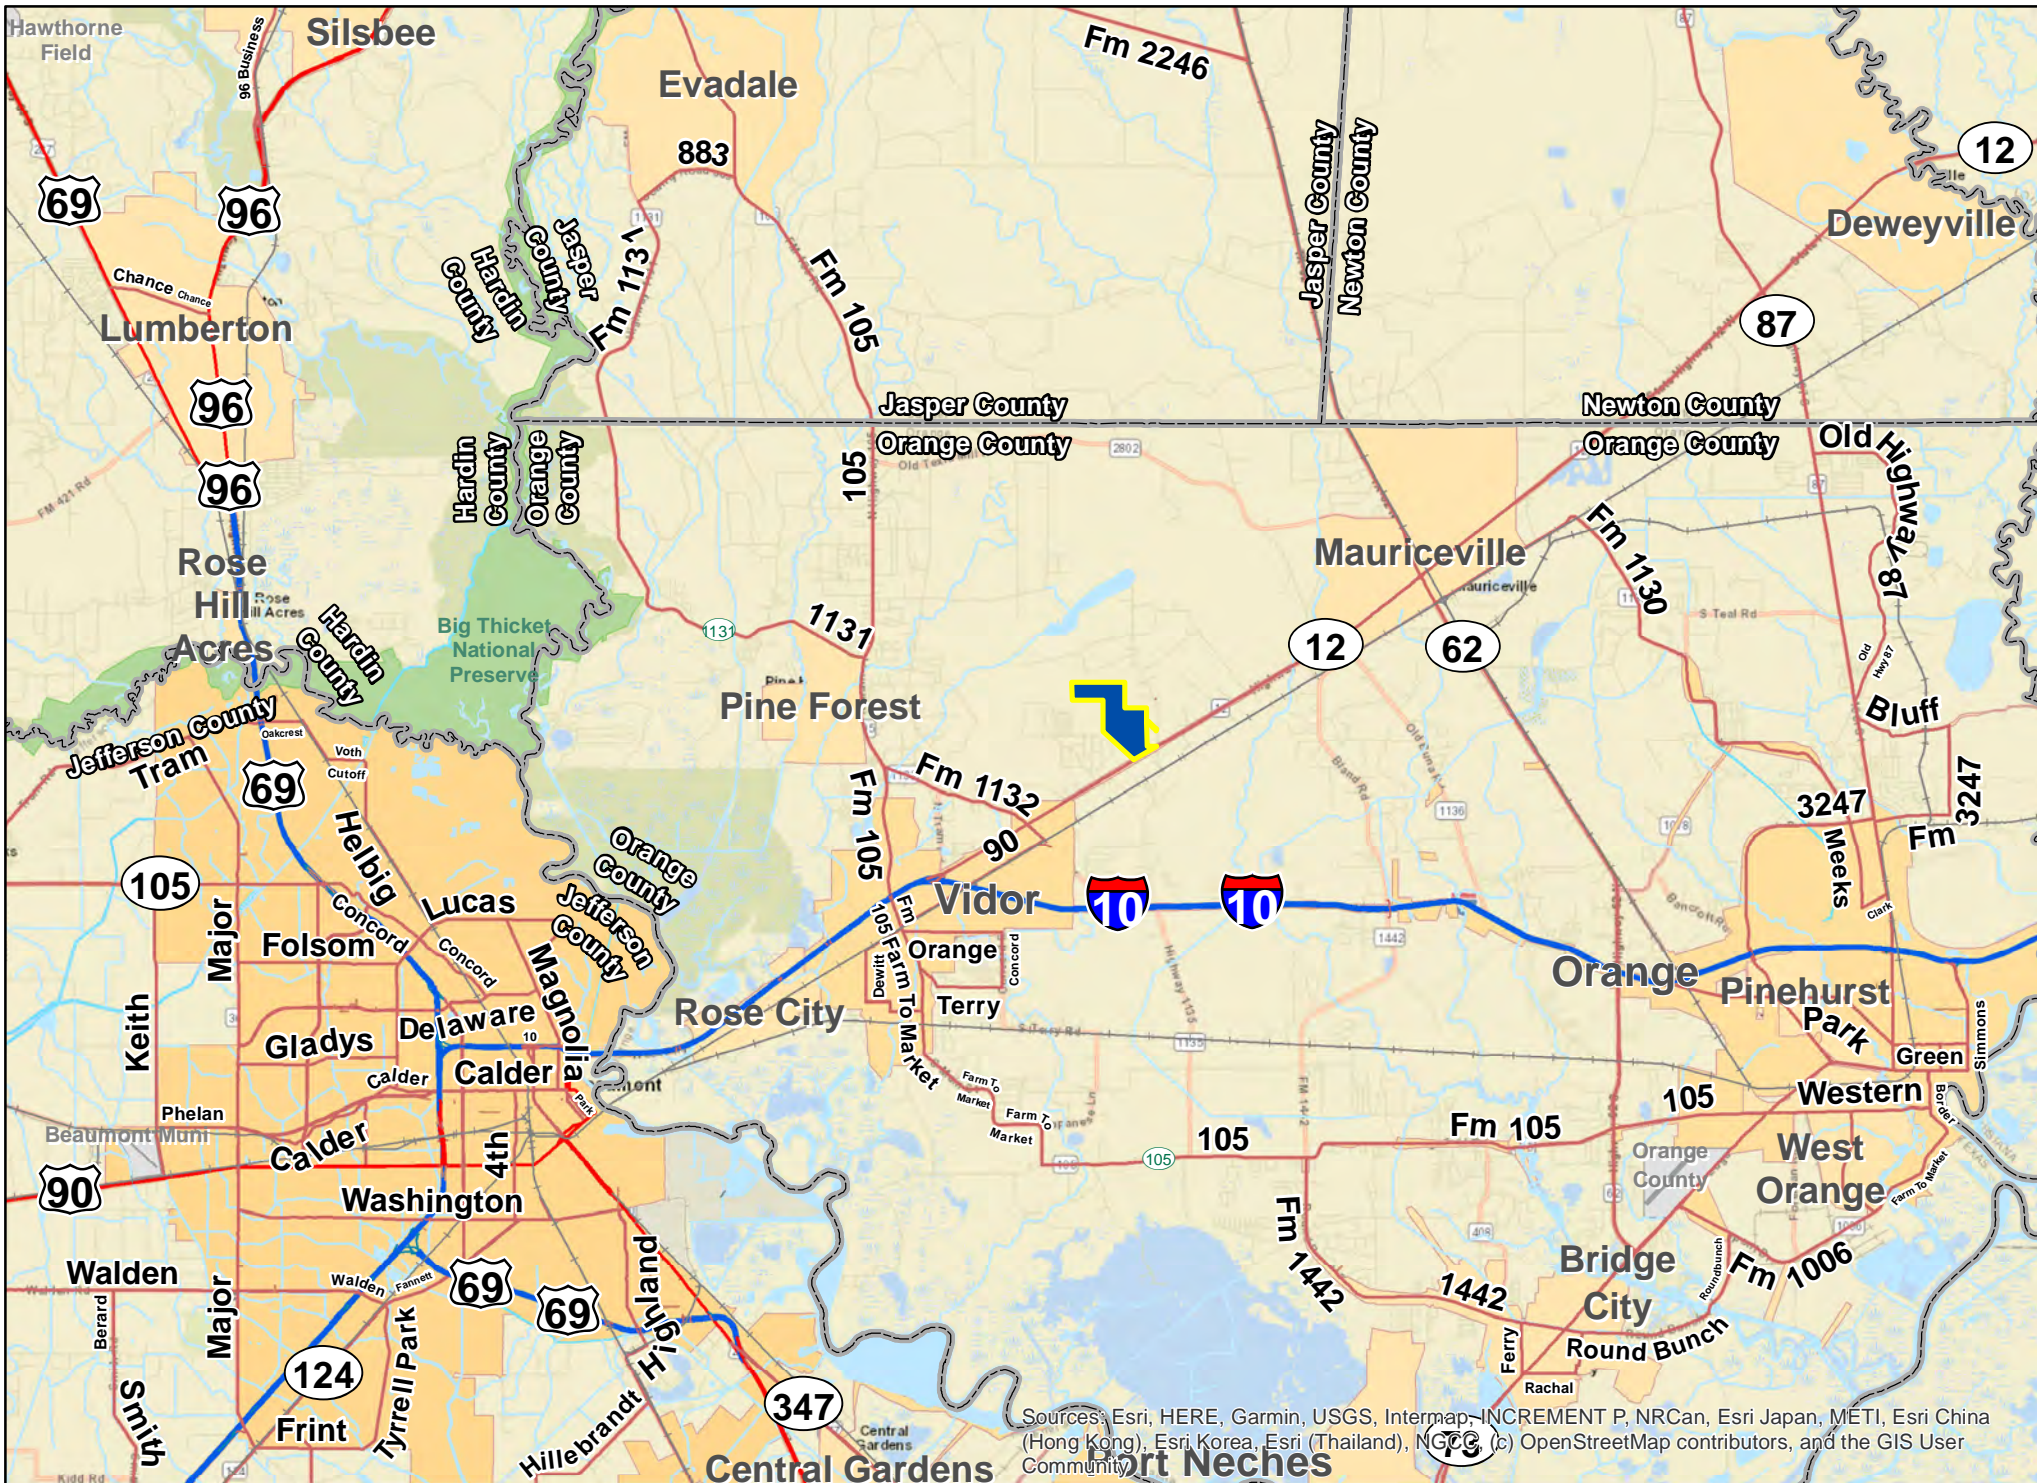

489 Acres | Linscomb Road | Orange County, Texas

01158 - For illustration purposes only.

Sources: Esri, HERE, Garmin, USGS, Intermap, INCREMENT P, NRCan, Esri Japan, METI, Esri China (Hong Kong), Esri Korea, Esri (Thailand), NGCC, (c) OpenStreetMap contributors, and the GIS User Community

489 Acres | Linscomb Road | Orange County, Texas

01158 - For illustration purposes only.