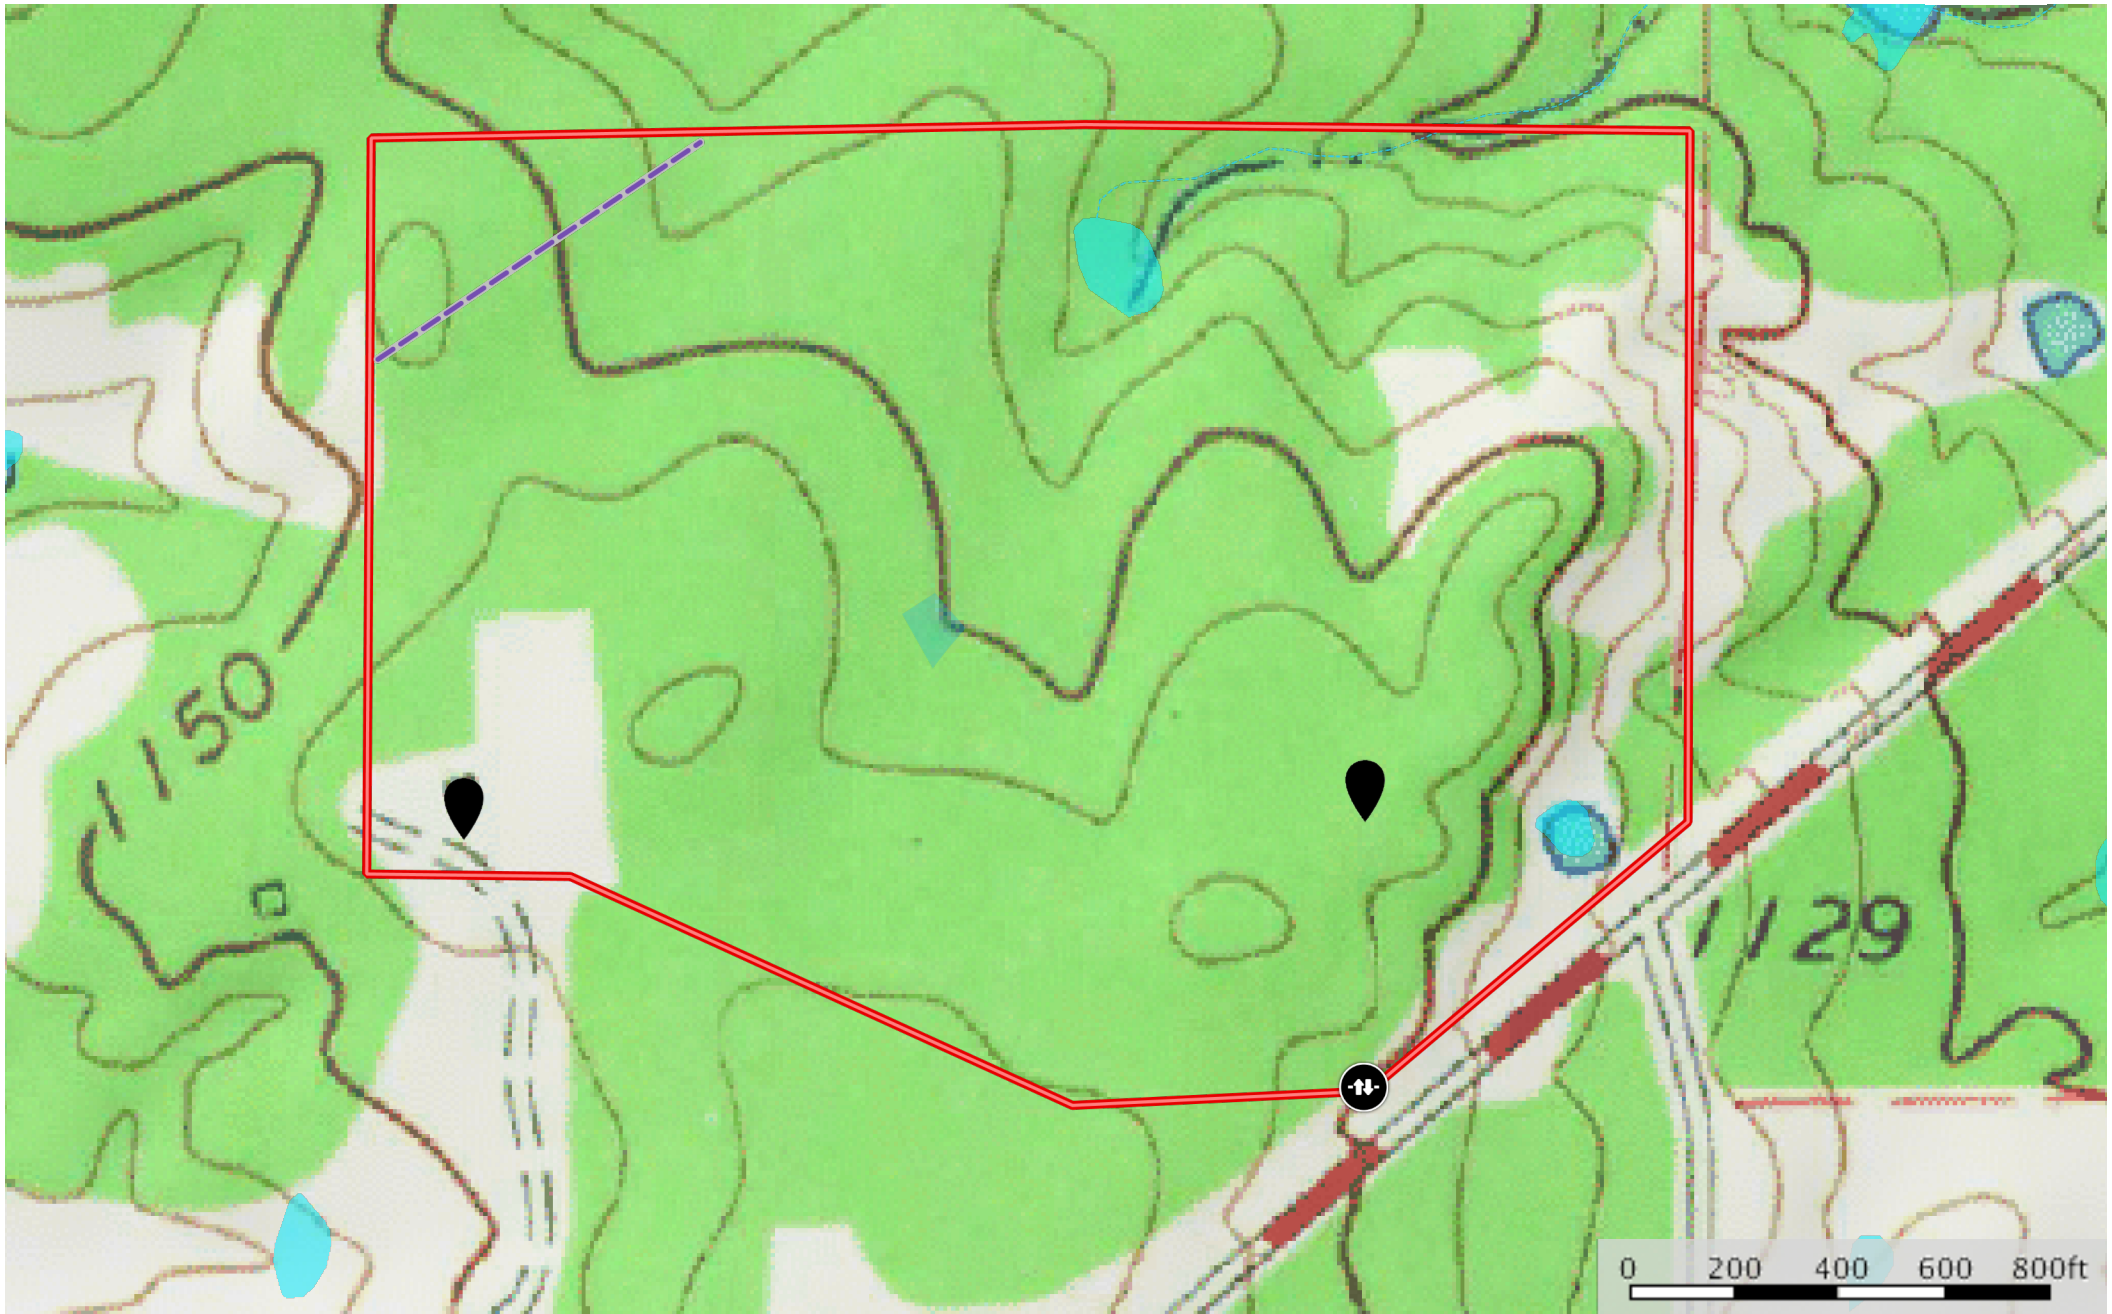

# Haggard

Erath County, Texas, 68 AC +/-

- Marker
- Electricity
- Gate
- Pipeline
- Boundary
- Pond / Tank
- Stream, Intermittent
- River/Creek
- Water Body