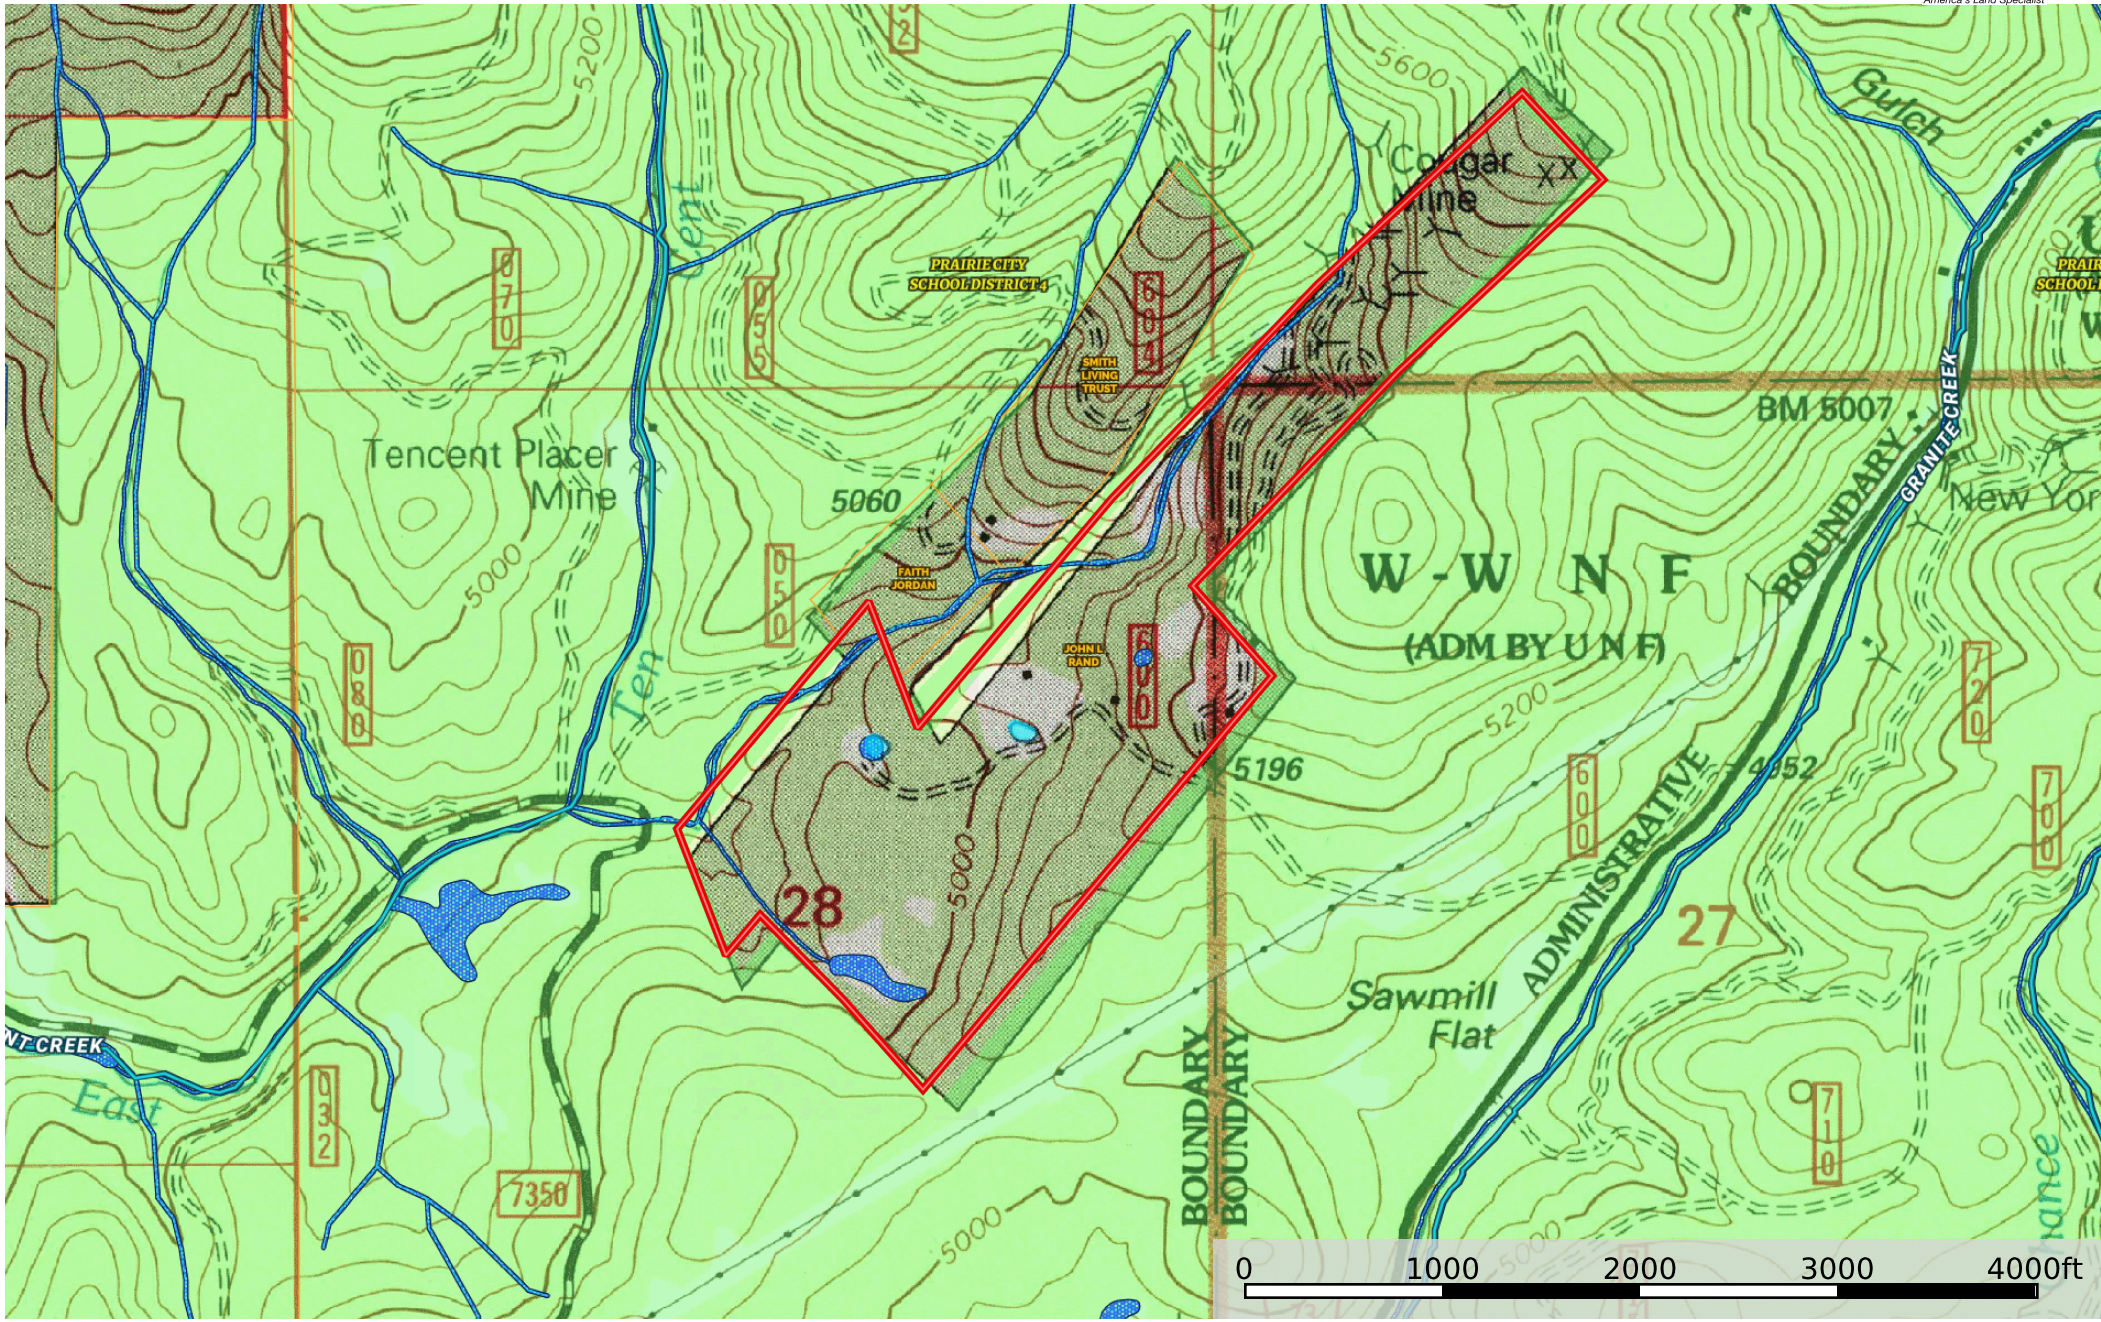

Rand 135 acres Sumpter Oregon, AC +/-

Julie Mansfield Smith
 P: 15415196891 coppercreeklandco@gmail.com 41909 Cupper Creek Rd

The information contained herein was obtained from sources deemed to be reliable. Land id™ Services makes no warranties or guarantees as to the completeness or accuracy thereof.