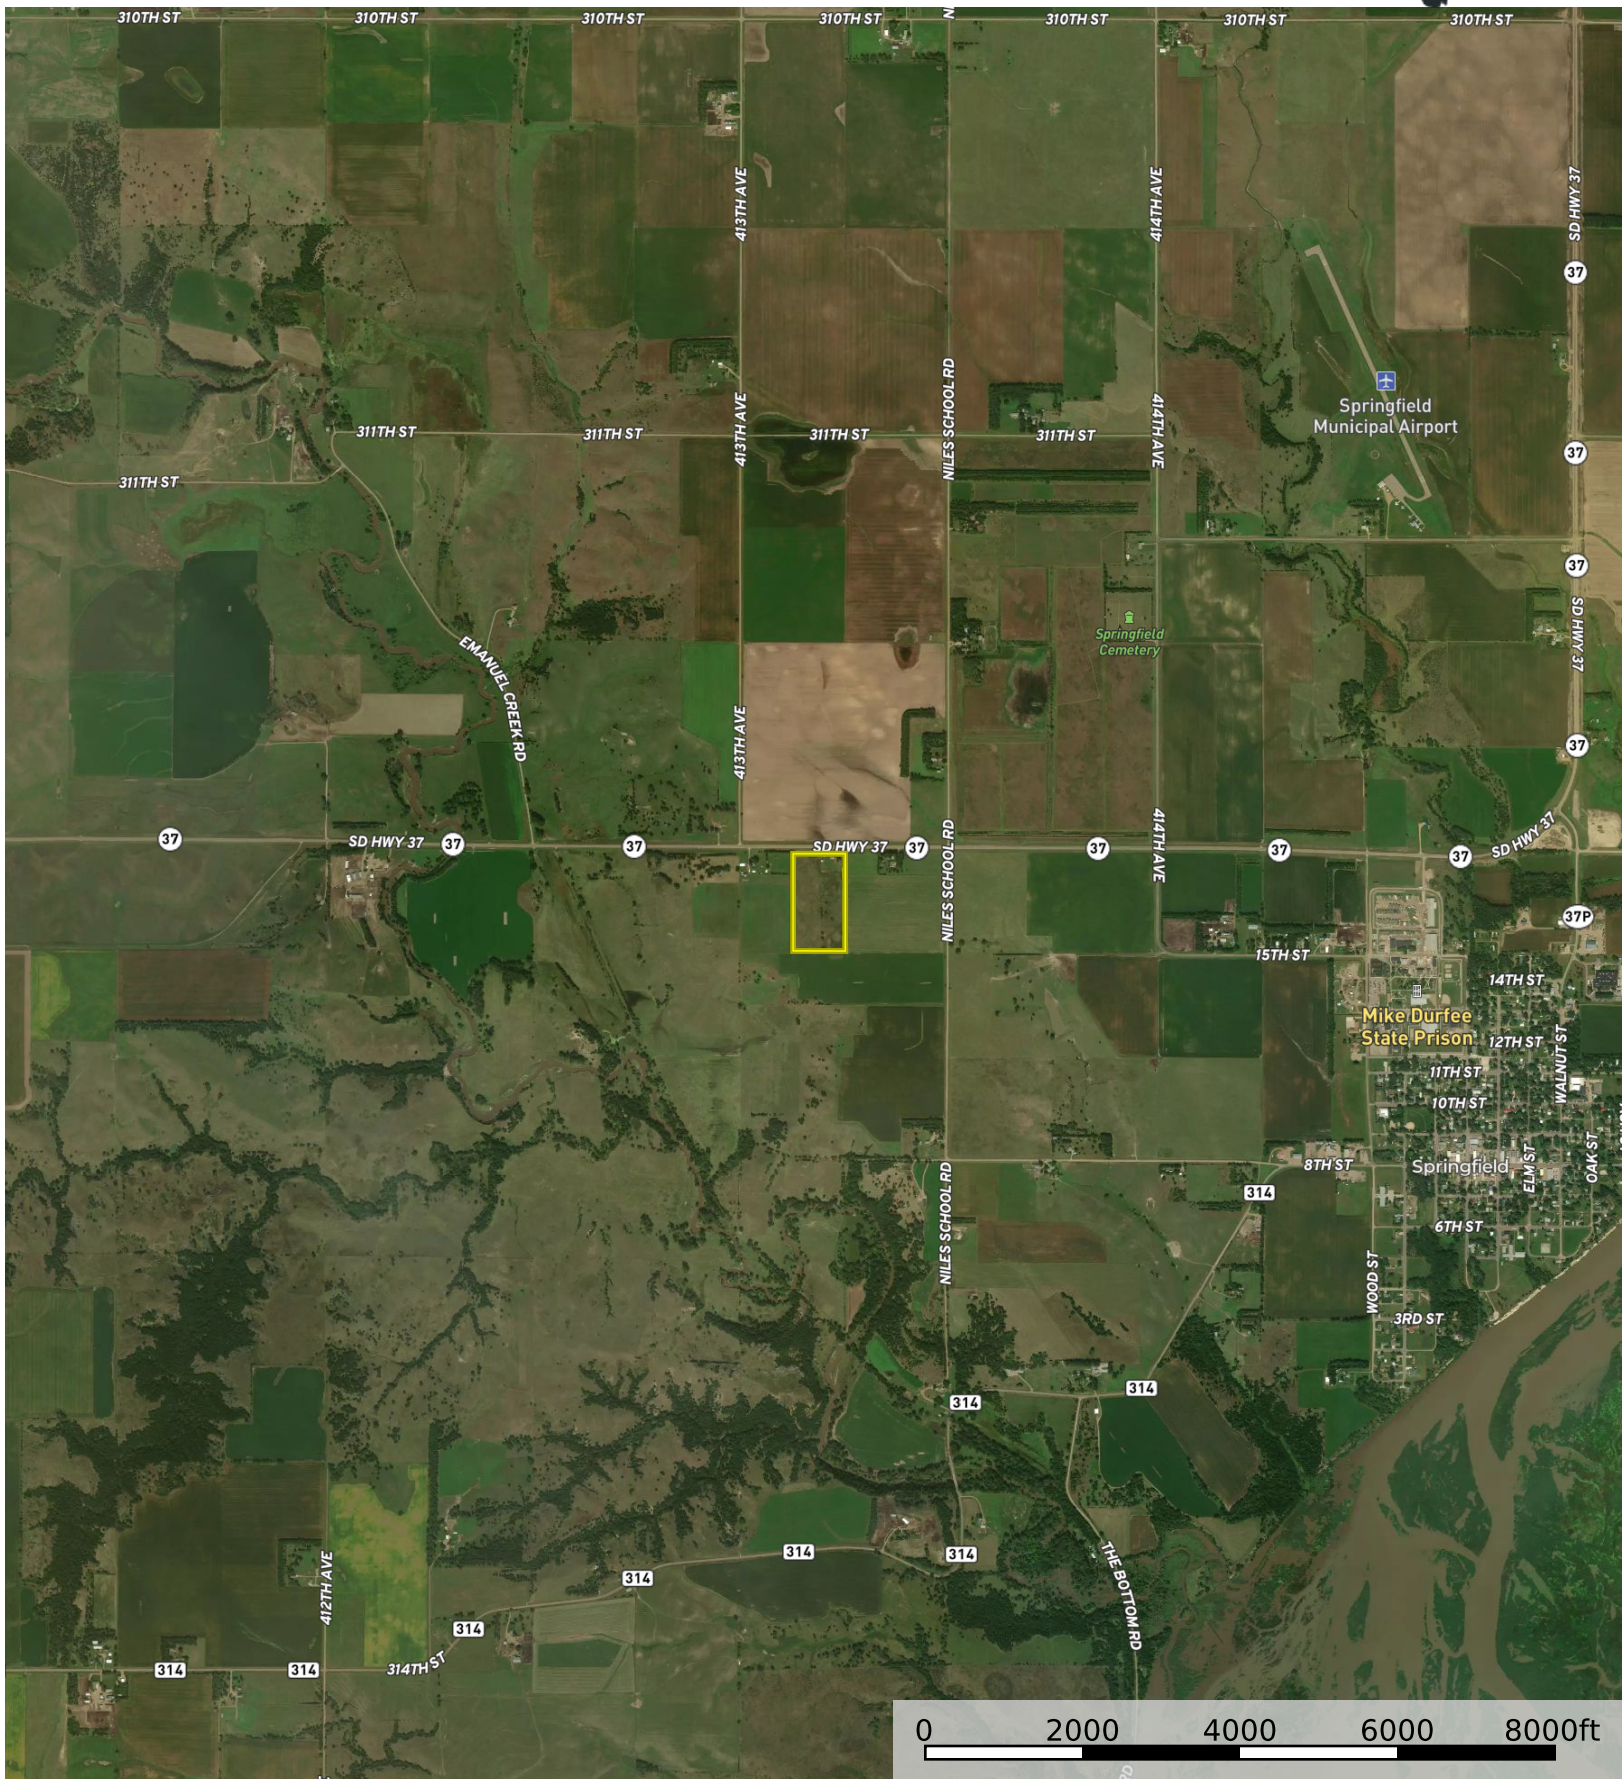

# Vander Tuig Farm Site

Bon Homme County, South Dakota, 18.8 AC +/-

Boundary 1