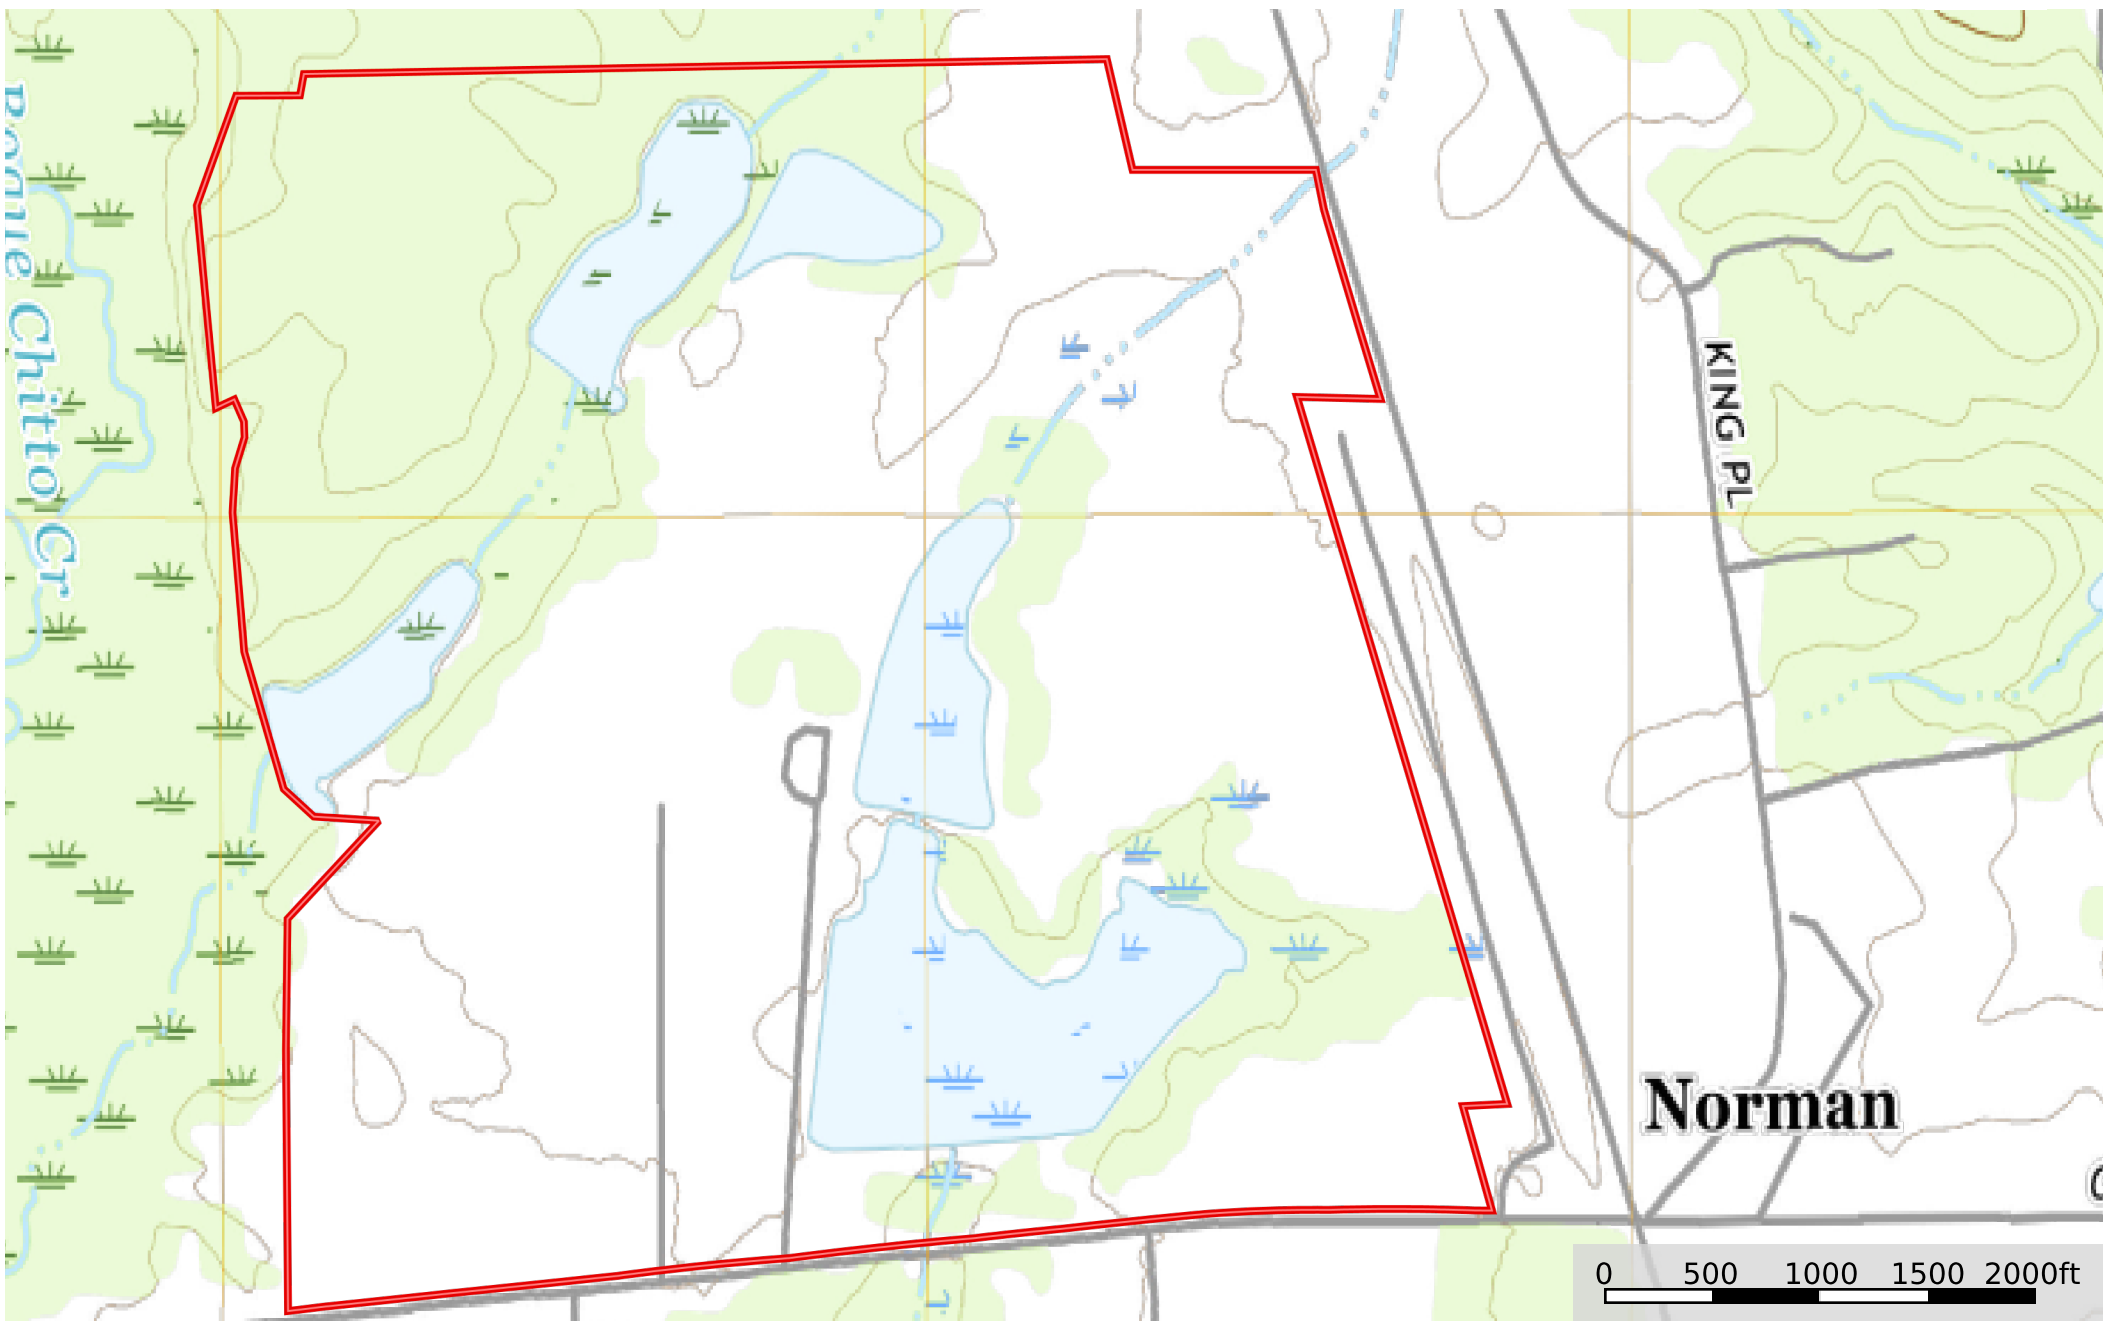

525 acres Perry County Donovan Farm

Perry County, Alabama, 525 AC +/-

 Boundary

Jonathan Goode

P: 334-247-2005

jonathan@selandgroup.com

Southeastern Land Group

The information contained herein was obtained from sources deemed to be reliable. Land id™ Services makes no warranties or guarantees as to the completeness or accuracy thereof.