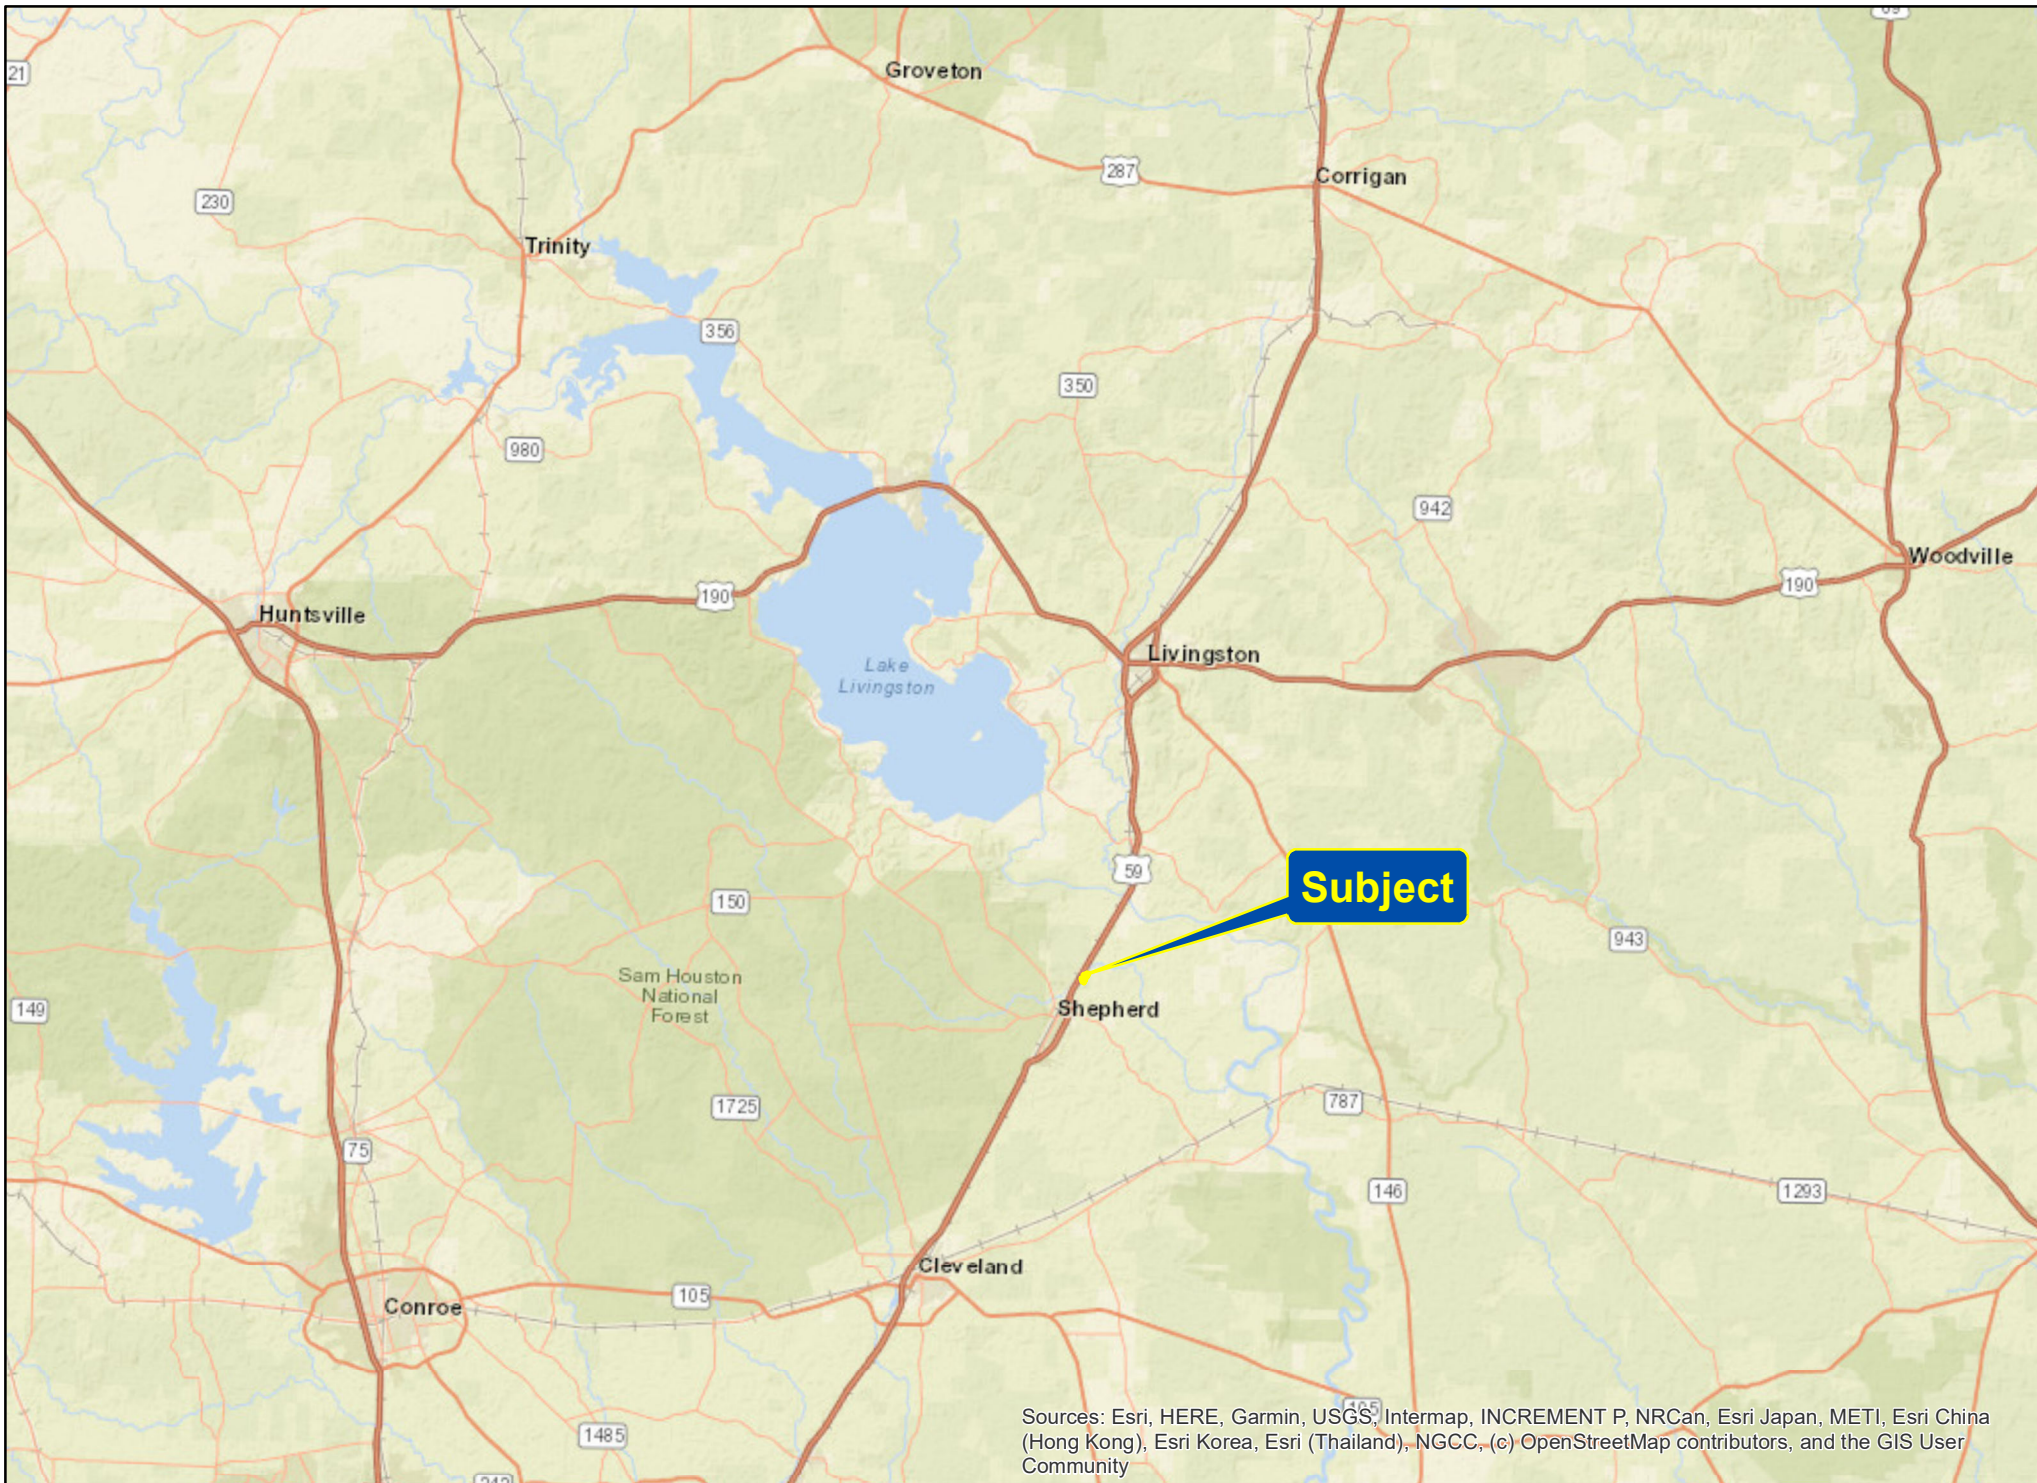

Sources: Esri, HERE, Garmin, ©OpenStreetMap contributors, and the GIS User Community

Lake Pool Road | Shepherd, San Jacinto Co., TX

For illustration purposes only.

Subject

Sources: Esri, HERE, Garmin, USGS, Intermap, INCREMENT P, NRCan, Esri Japan, METI, Esri China (Hong Kong), Esri Korea, Esri (Thailand), NGCC, (c) OpenStreetMap contributors, and the GIS User Community

Lake Pool Road | Shepherd, San Jacinto Co., TX

For illustration purposes only.

Sources: Esri, HERE, Garmin, USGS, Intermap, INCREMENT P, NRCan, Esri Japan, METI, Esri China (Hong Kong), Esri Korea, Esri (Thailand), NGCC, (c) OpenStreetMap contributors, and the GIS User Community

Lake Pool Road | Shepherd, San Jacinto Co., TX

For illustration purposes only.