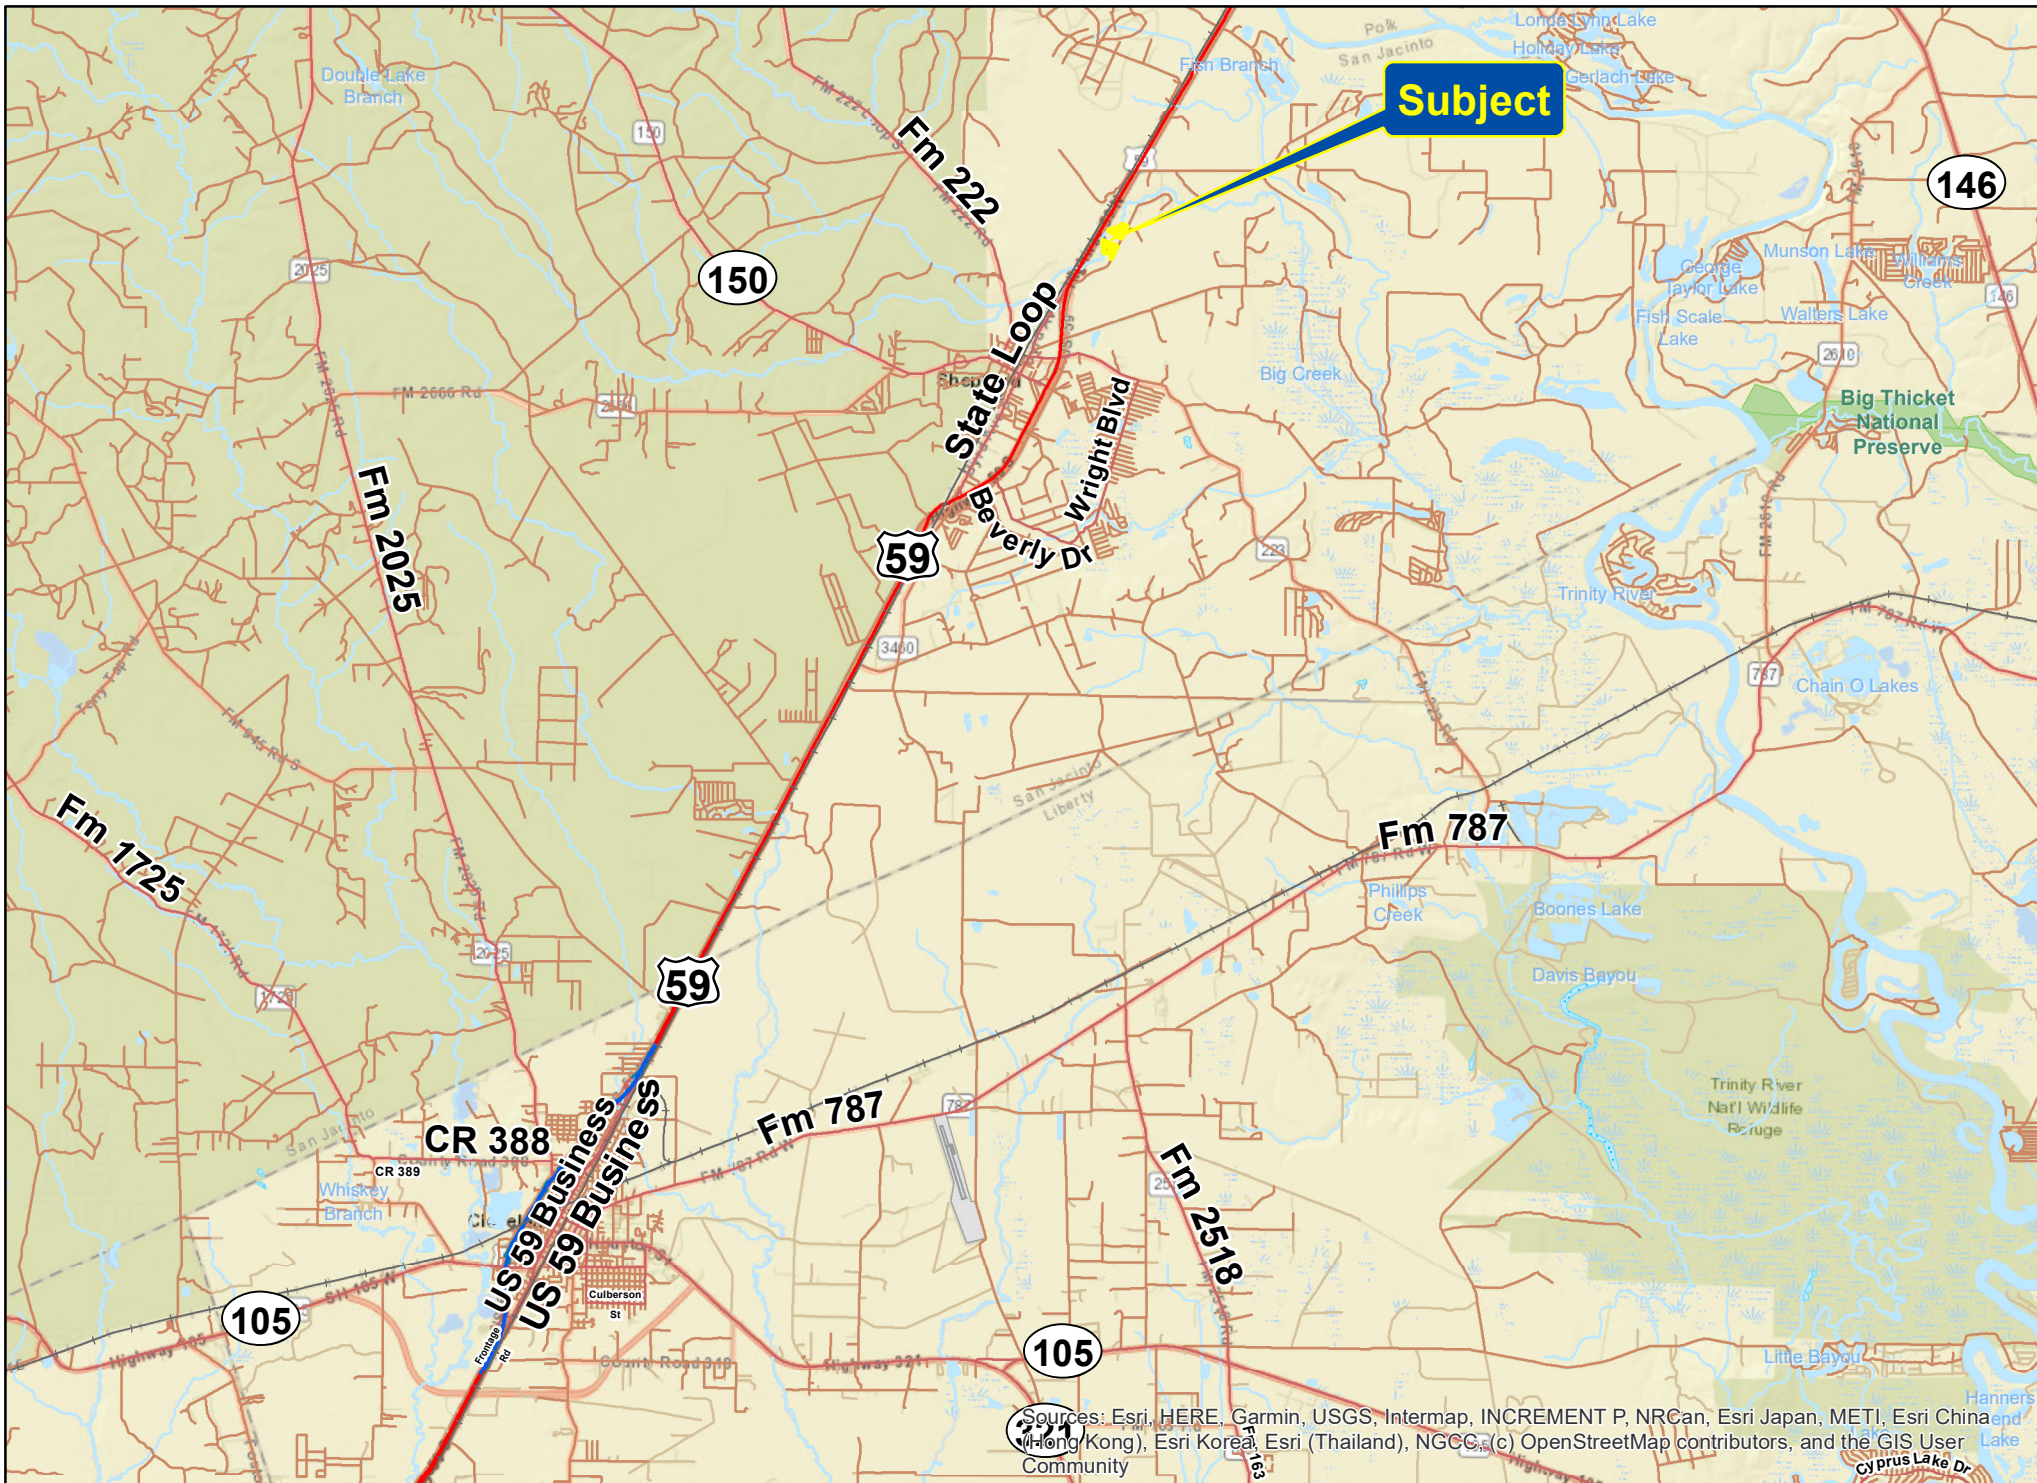

Sources: Esri, HERE, Garmin, ©OpenStreetMap contributors, and the GIS User Community

Lake Pool Road | Shepherd, San Jacinto Co., TX

For illustration purposes only.

Subject

Sources: Esri, HERE, Garmin, USGS, Intermap, INCREMENT P, NRCan, Esri Japan, METI, Esri China (Hong Kong), Esri Korea, Esri (Thailand), NGCC, (c) OpenStreetMap contributors, and the GIS User Community

Lake Pool Road | Shepherd, San Jacinto Co., TX

For illustration purposes only.

Sources: Esri, HERE, Garmin, USGS, Intermap, INCREMENT P, NRCan, Esri Japan, METI, Esri China (Hong Kong), Esri Korea, Esri (Thailand), NGCC, (c) OpenStreetMap contributors, and the GIS User Community

Lake Pool Road | Shepherd, San Jacinto Co., TX

For illustration purposes only.