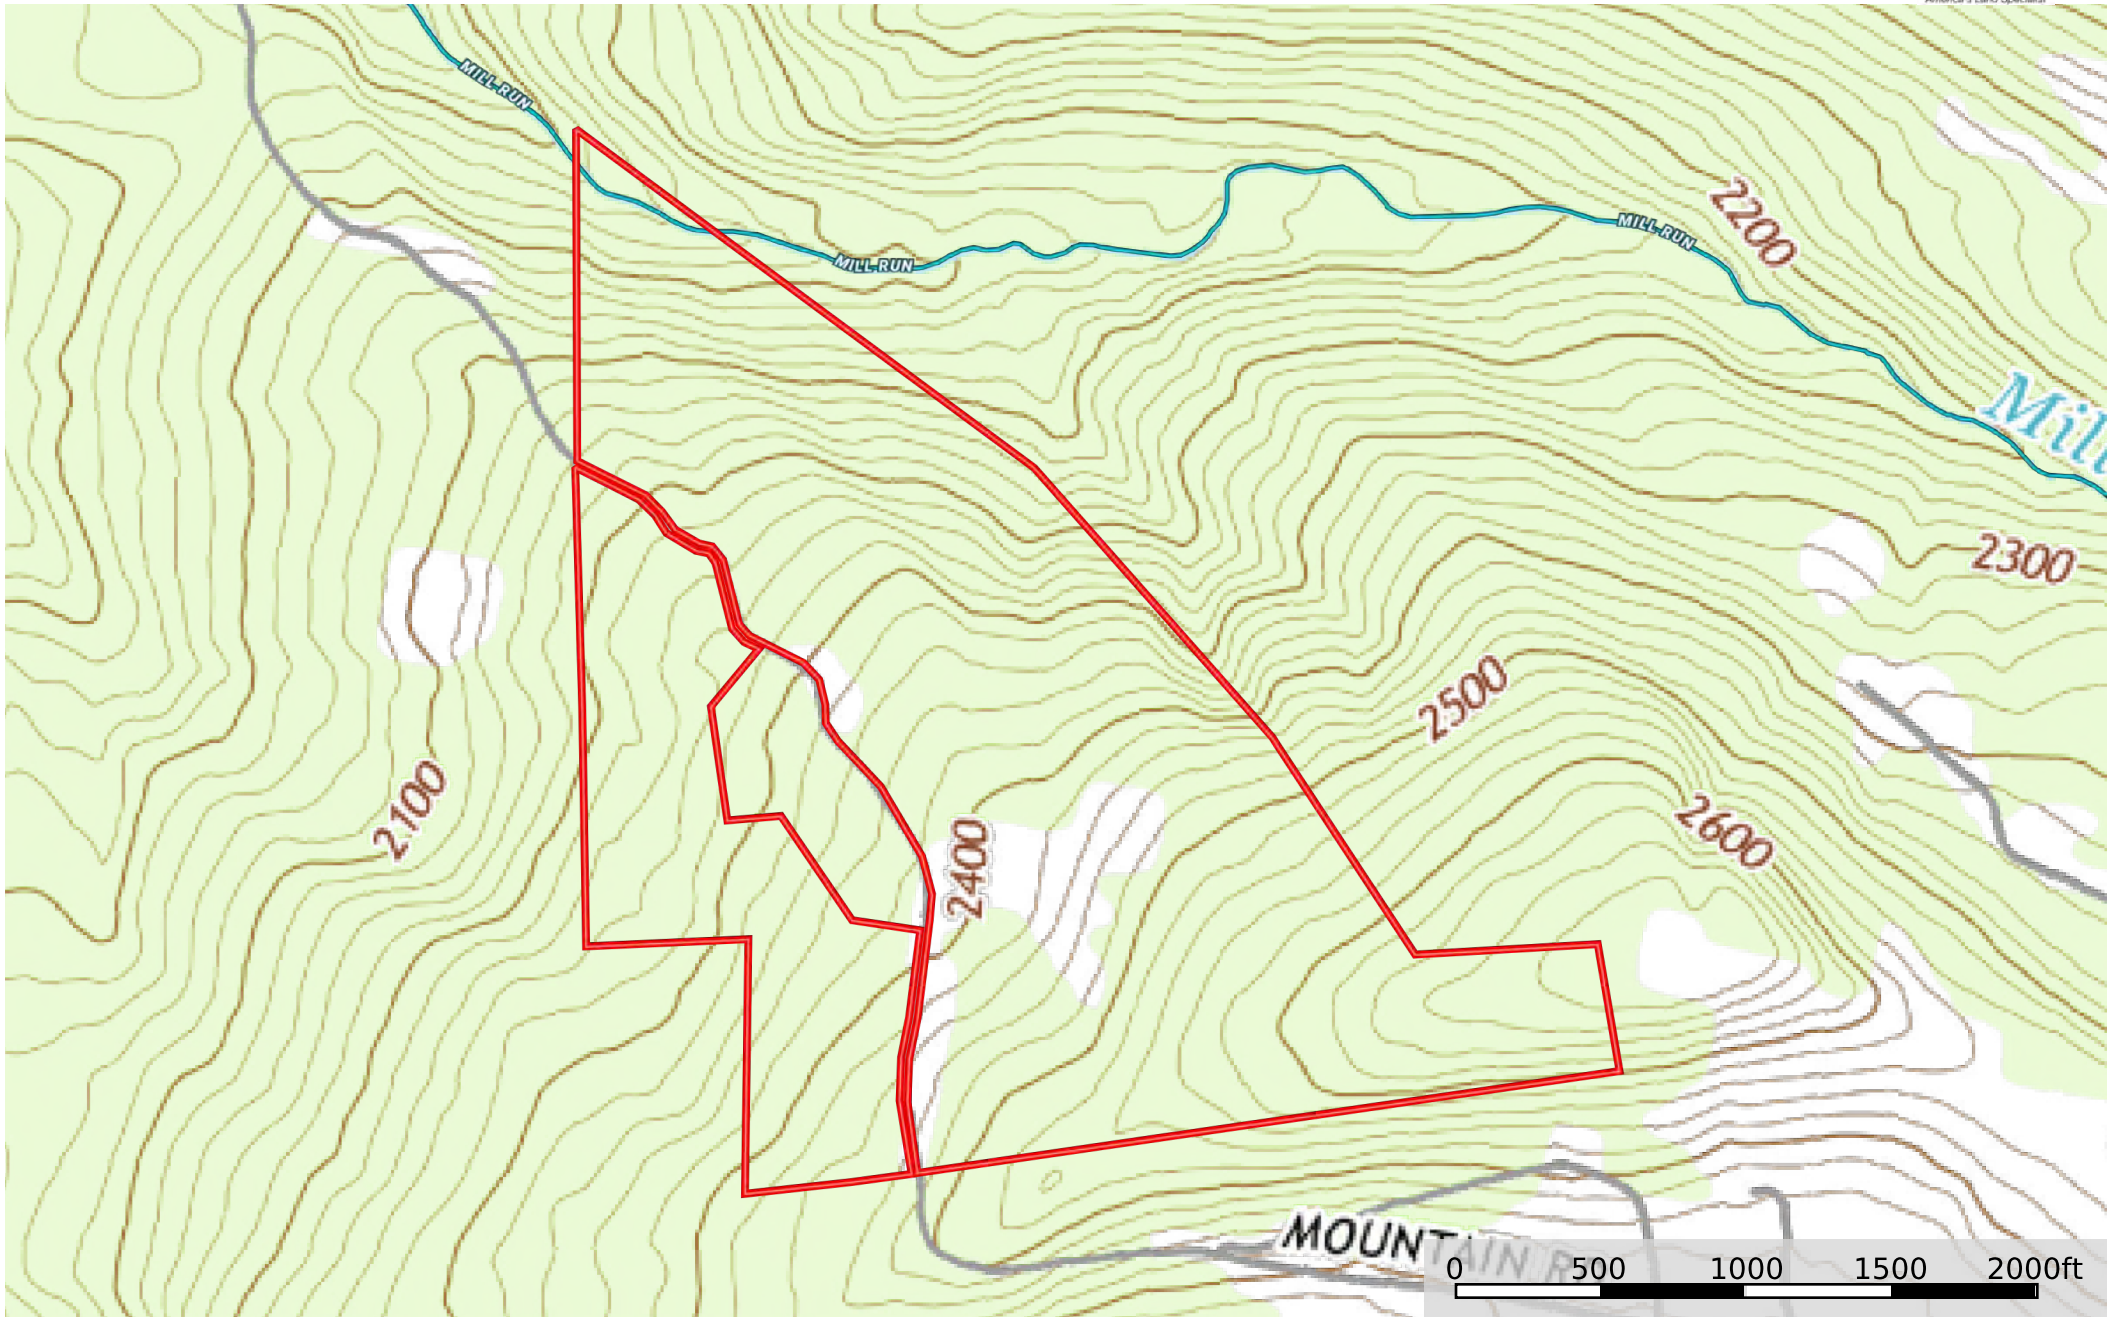

Mountain Rd. Fayette County - 138 acres

Fayette County, Pennsylvania, 138 AC +/-

- Boundary
- Stream, Intermittent
- River/Creek
- Water Body