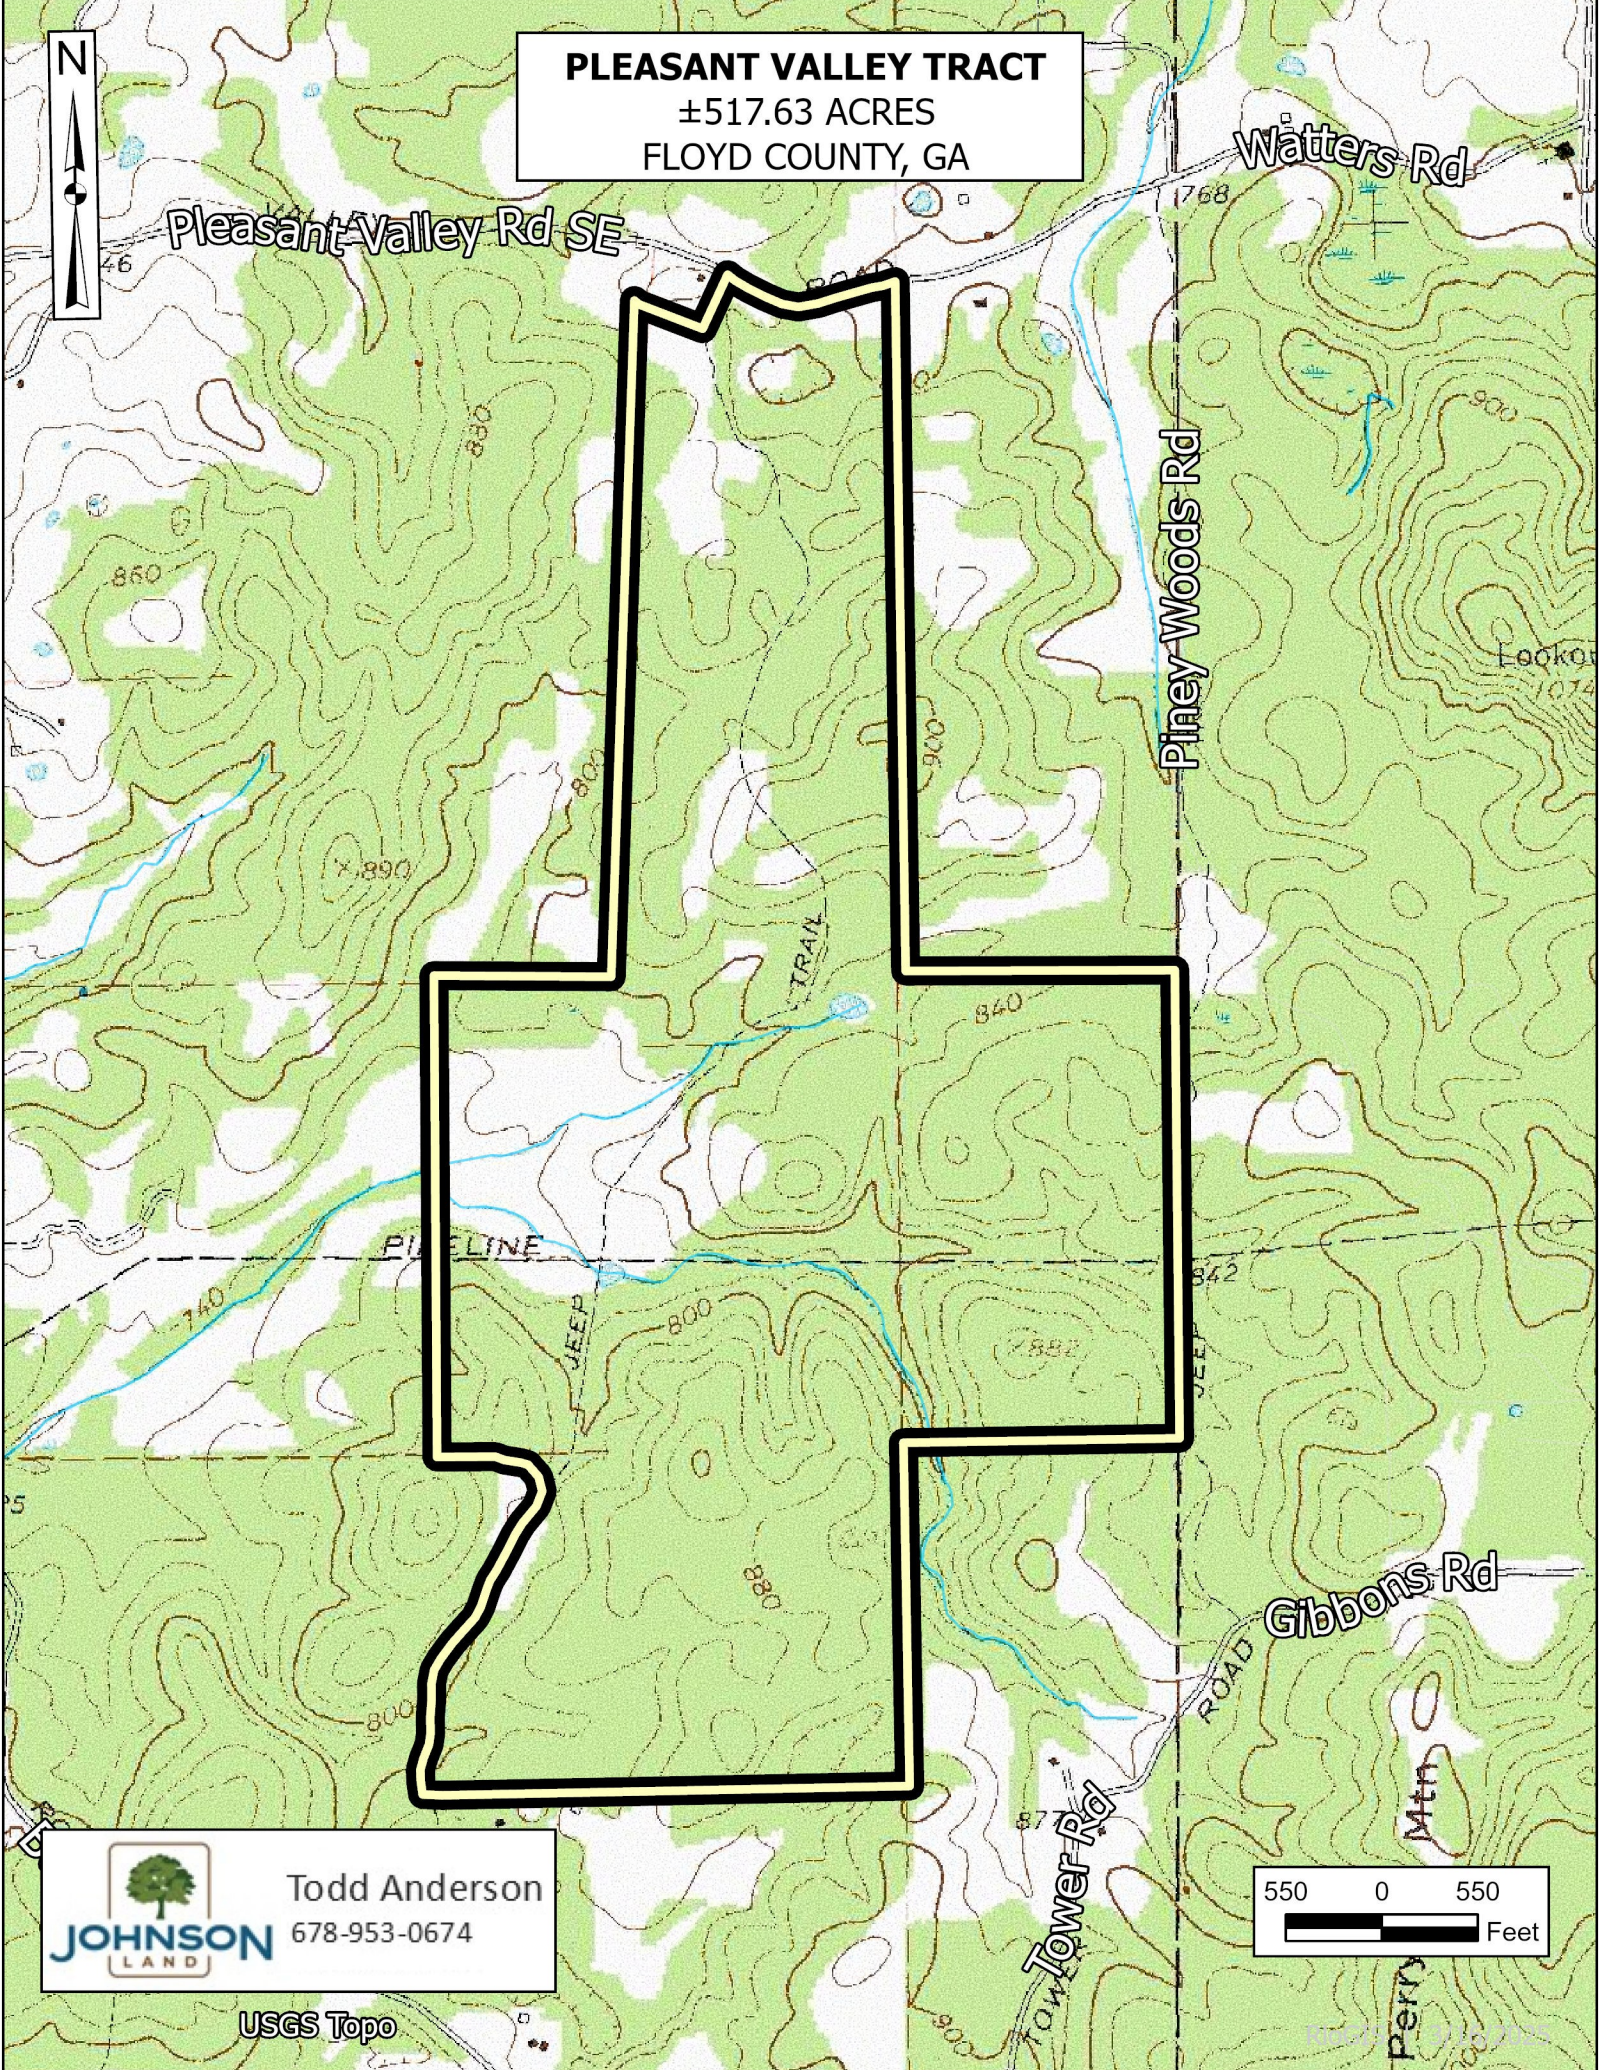

**PLEASANT VALLEY TRACT**  
±517.63 ACRES  
FLOYD COUNTY, GA

  
**JOHNSON**  
LAND

Todd Anderson  
678-953-0674

USGS Topo