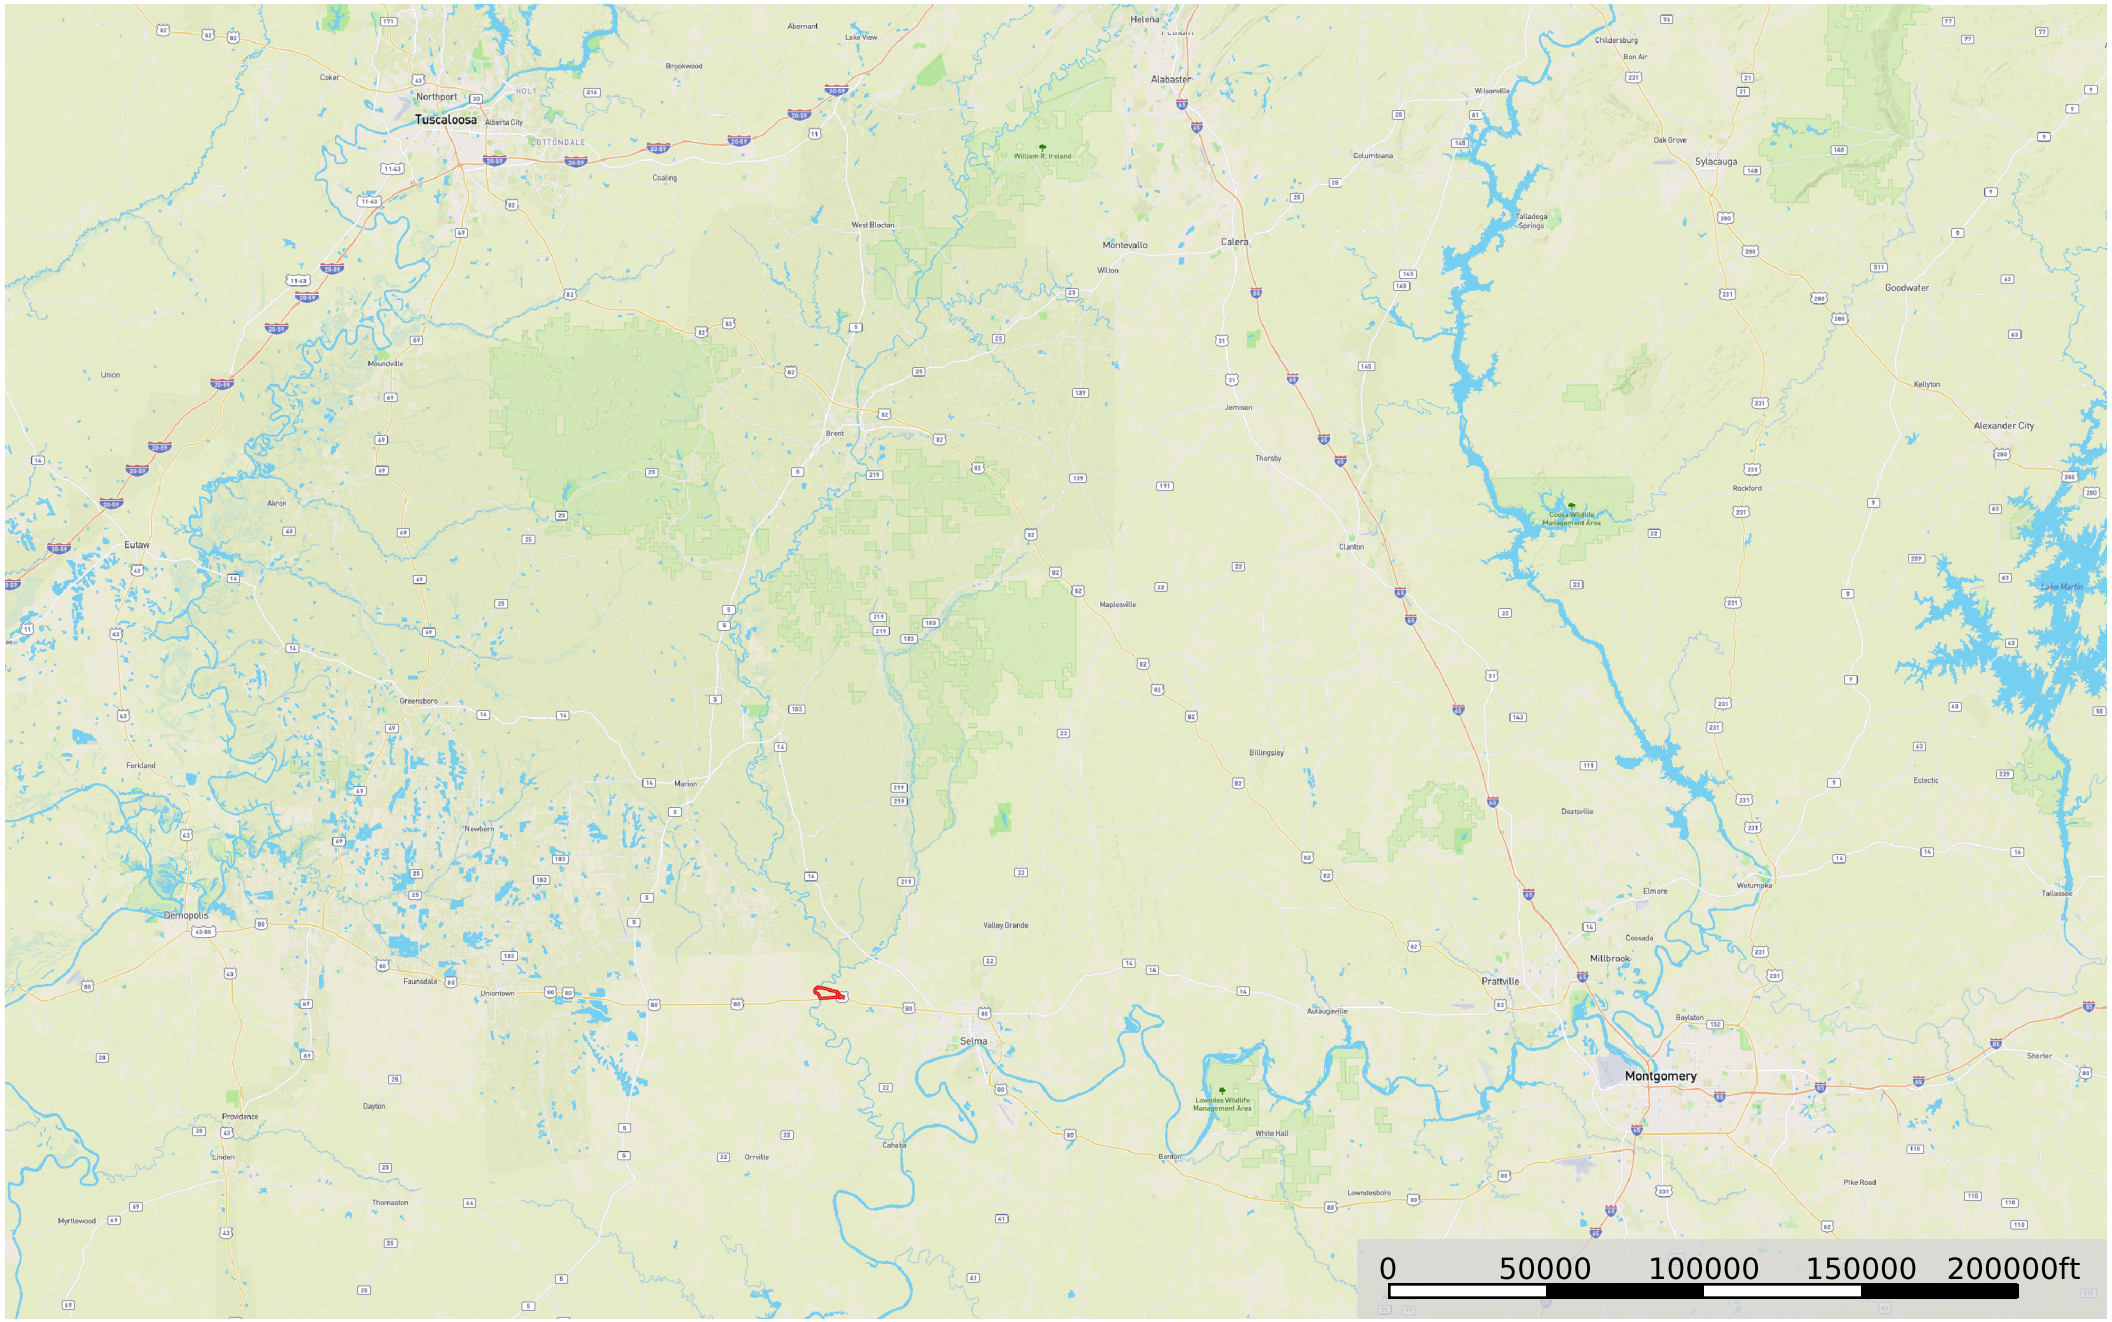

450 acres Dallas County Ralston

Dallas County, Alabama, 450 AC +/-

 Boundary