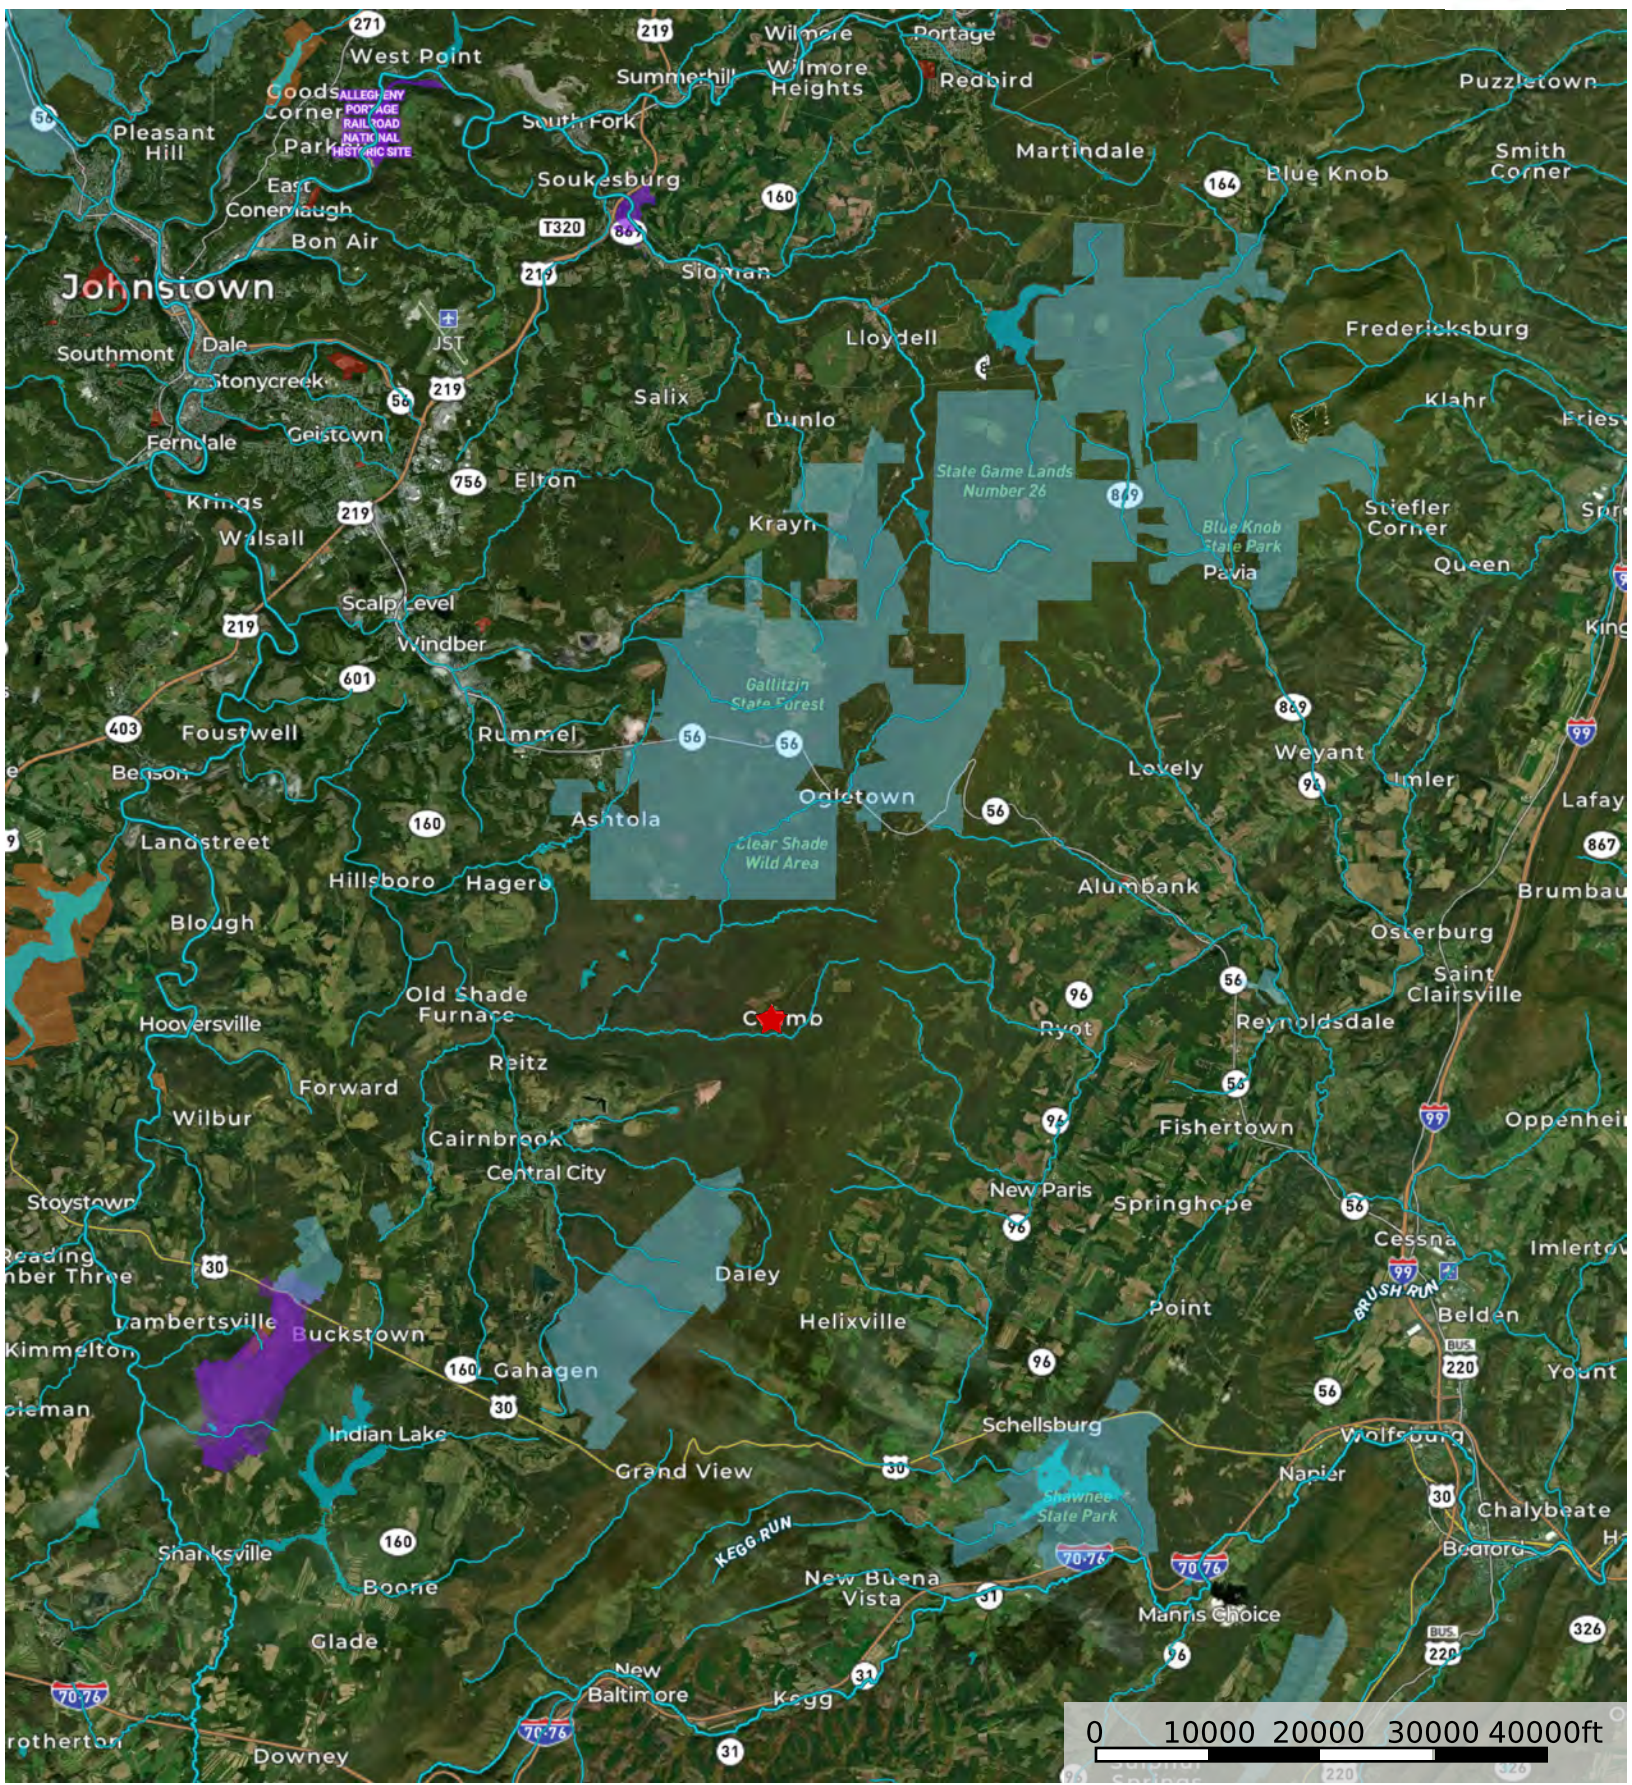

Crumb Rd - Cairnbrook - Somerset - 47 +/-
 Somerset County, Pennsylvania, 47 AC +/-

- Star 1
- Crumb Rd - Cairnbrook -
- Forest Service
- State Land
- Fish and Wildlife
- National Park
- Other
- BLM
- Local Government
- Stream, Intermittent
- River/Creek
- Water Body