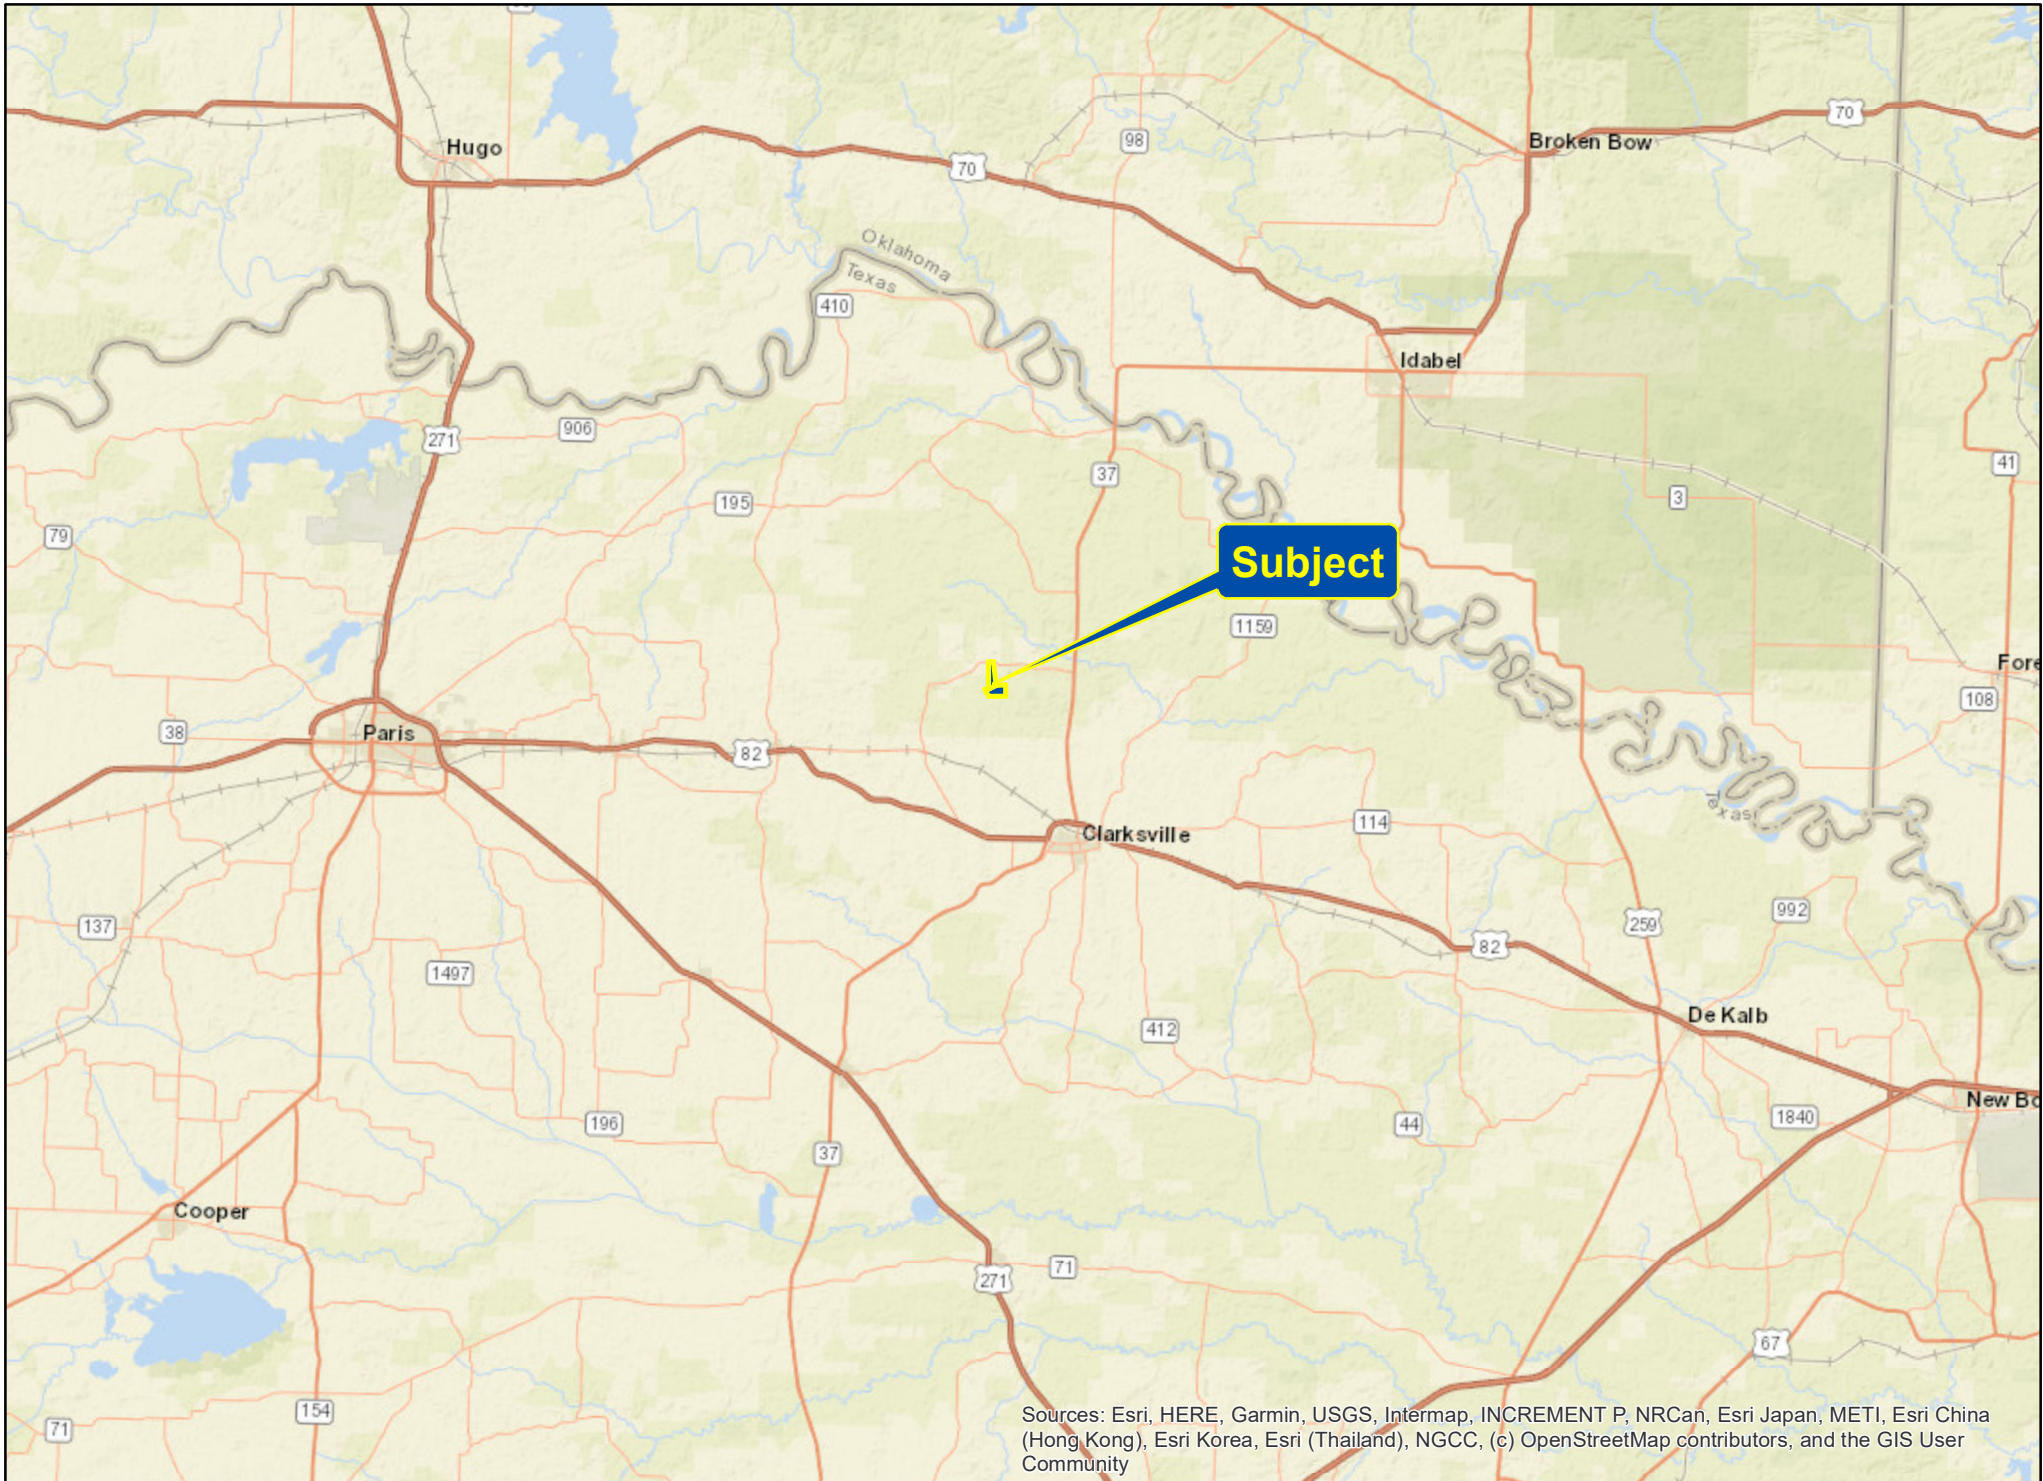

383 acres | FM 2120 | Red River Co., Texas

For illustration purposes only.

Sources: Esri, HERE, Garmin, USGS, Intermap, INCREMENT P, NRCan, Esri Japan, METI, Esri China (Hong Kong), Esri Korea, Esri (Thailand), NGCC, (c) OpenStreetMap contributors, and the GIS User Community