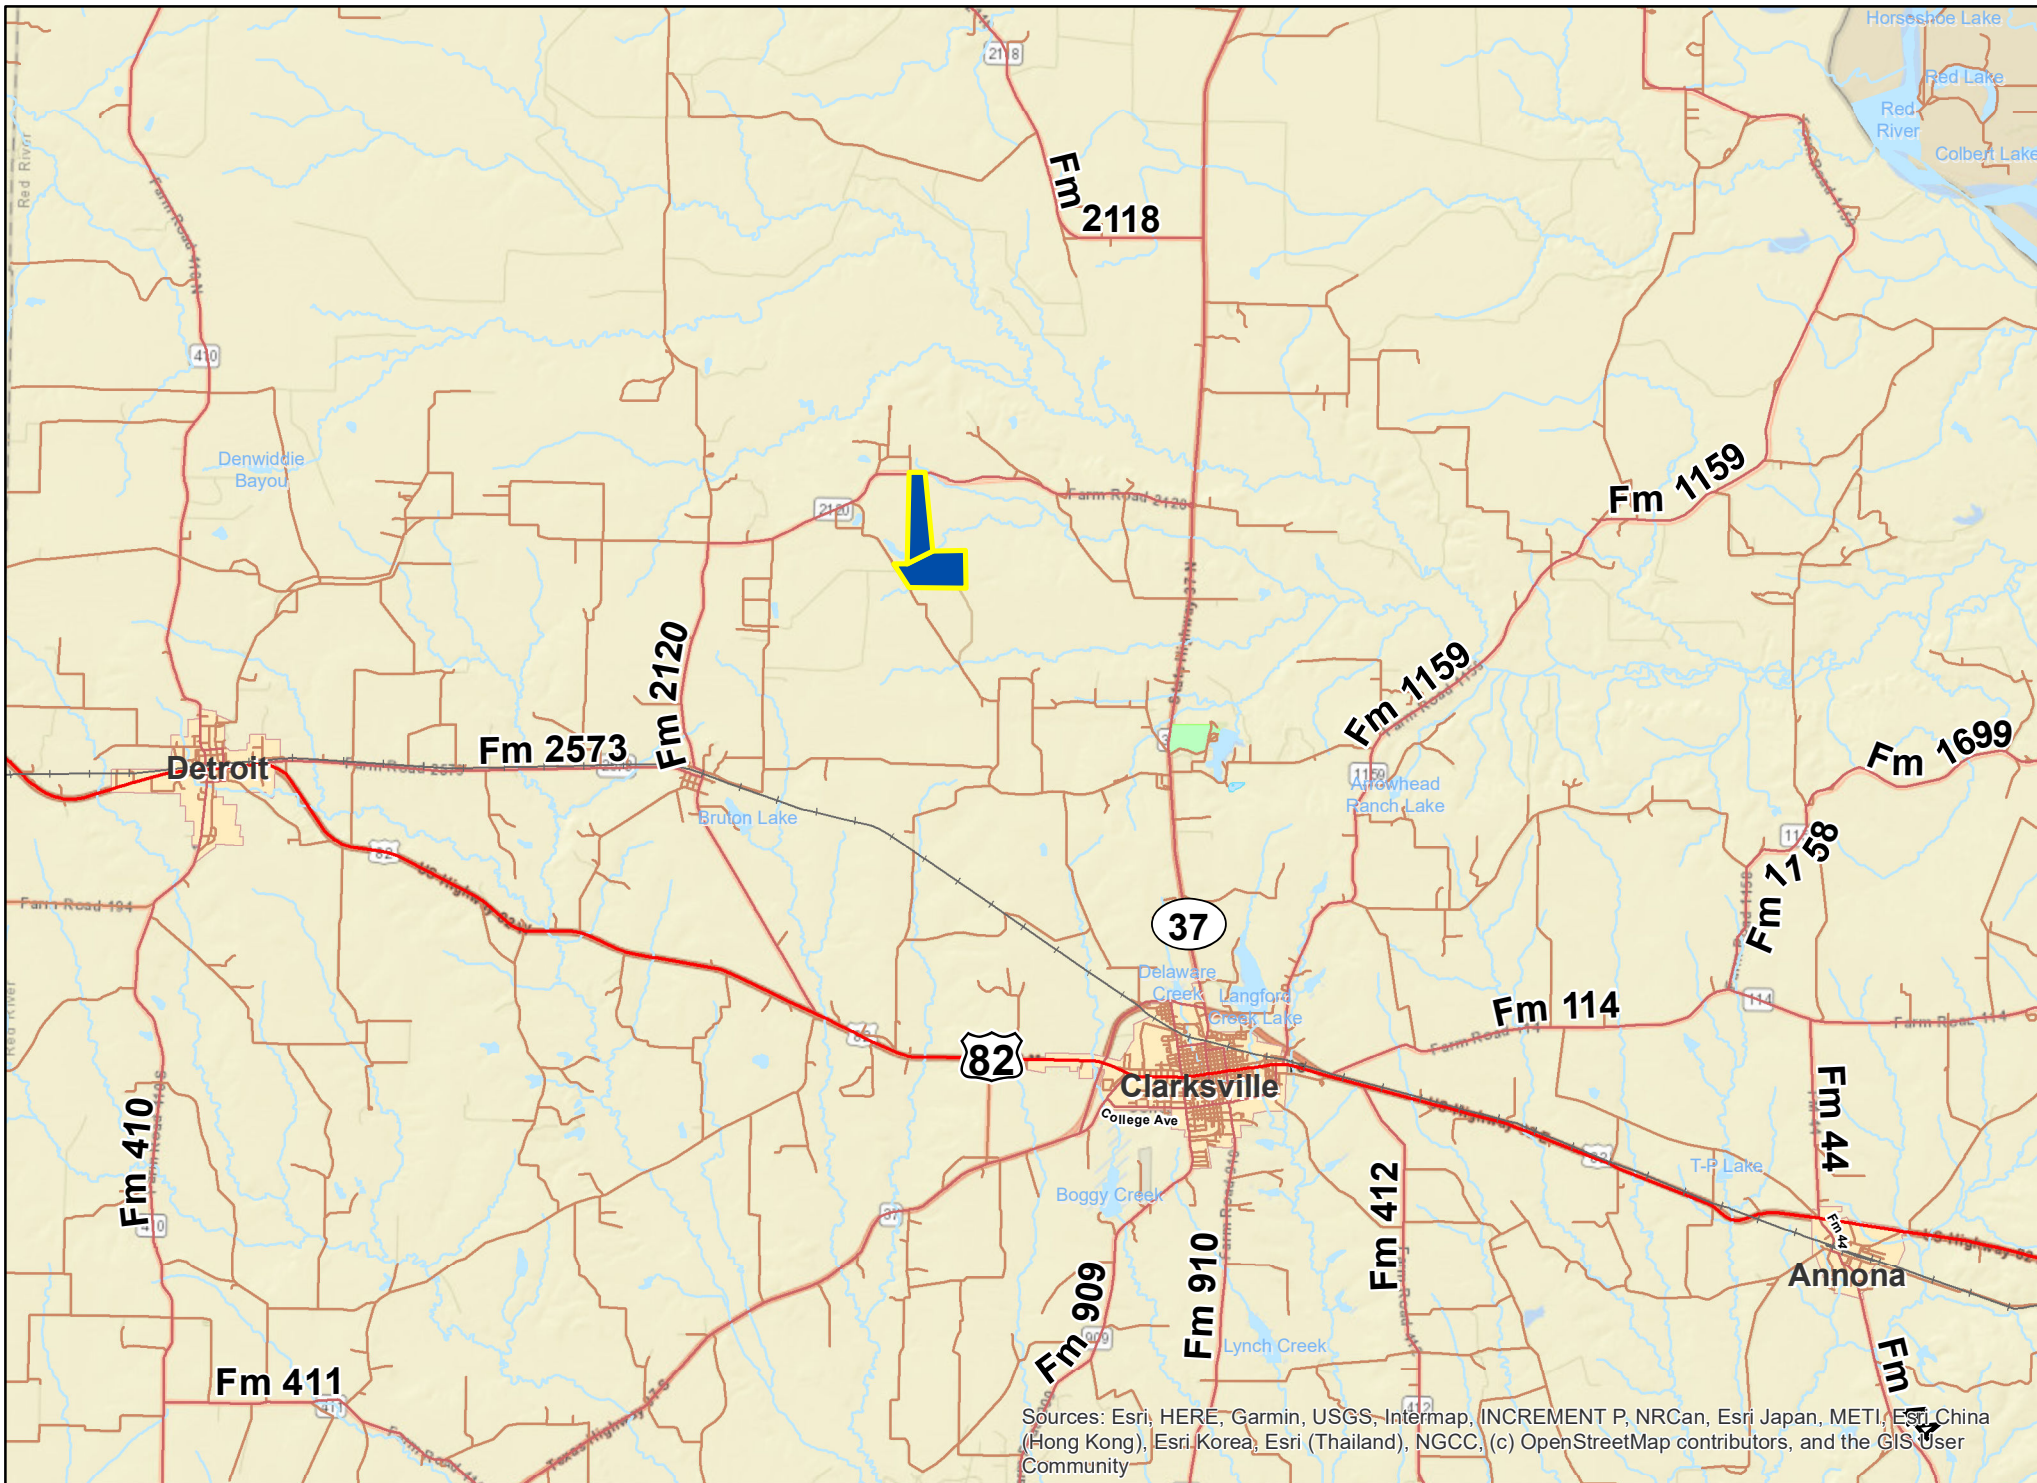

Sources: Esri, HERE, Garmin, USGS, Intermap, INCREMENT P, NRCan, Esri Japan, METI, Esri China (Hong Kong), Esri Korea, Esri (Thailand), NGCC, (c) OpenStreetMap contributors, and the GIS User Community

383 acres | FM 2120 | Red River Co., Texas

For illustration purposes only.

Sources: Esri, HERE, Garmin, USGS, Intermap, INCREMENT P, NRCan, Esri Japan, METI, Esri China (Hong Kong), Esri Korea, Esri (Thailand), NGCC, (c) OpenStreetMap contributors, and the GIS User Community

383 acres | FM 2120 | Red River Co., Texas

For illustration purposes only.