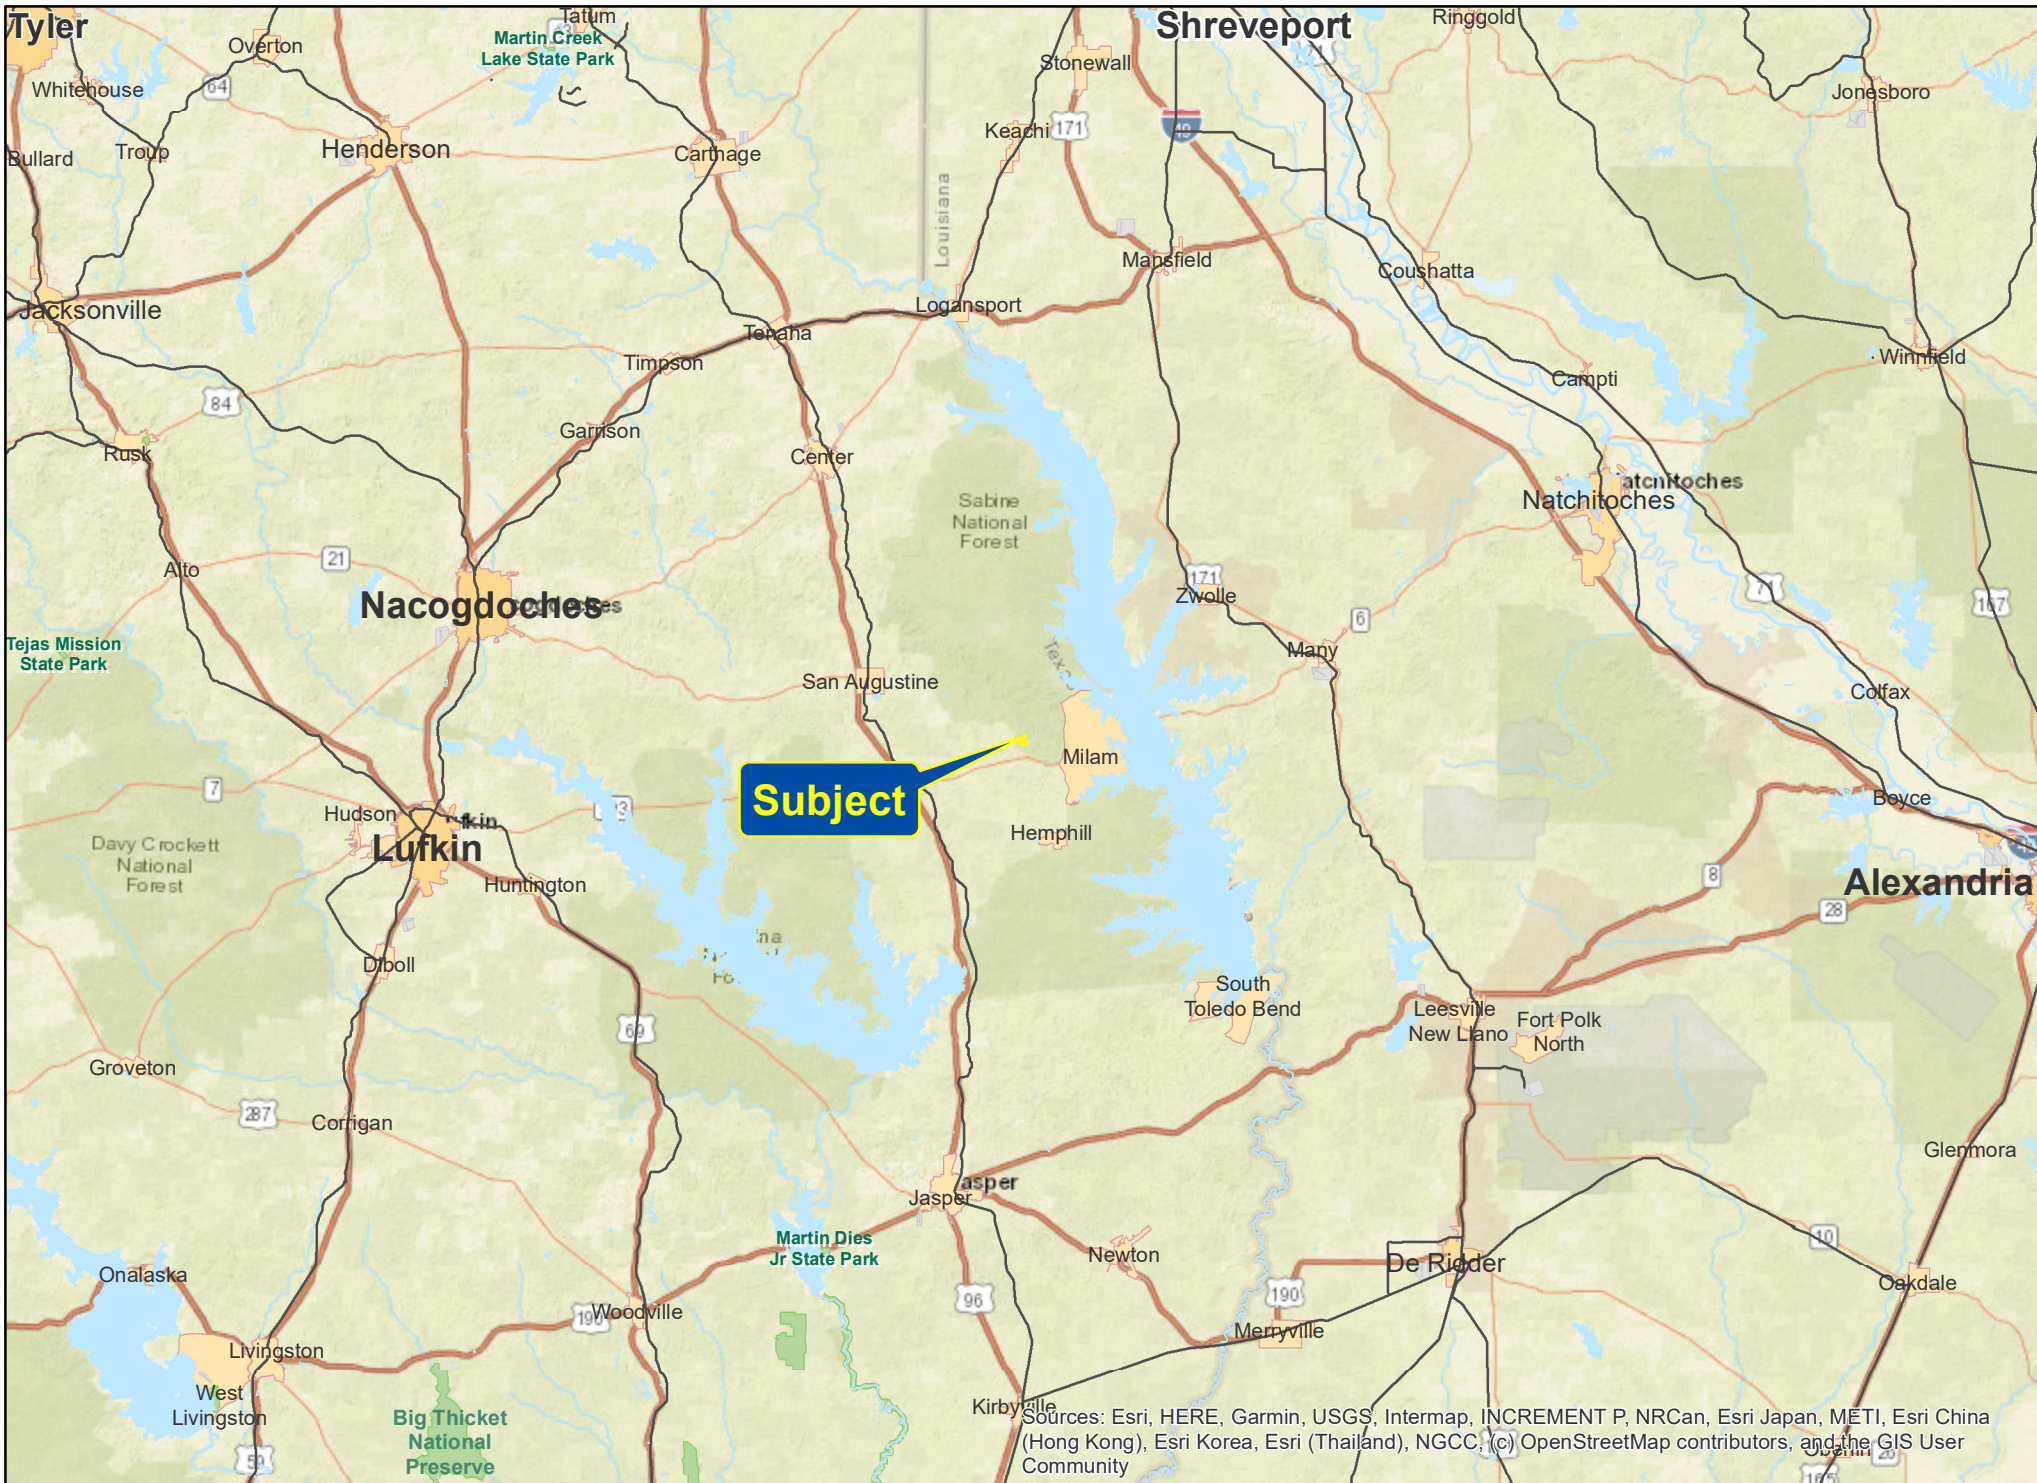

28 Acres | Highway 21 | Sabine County, Texas

1019 - For illustration purposes only.

Subject

Sources: Esri, HERE, Garmin, USGS, Intermap, INCREMENT P, NRCan, Esri Japan, METI, Esri China (Hong Kong), Esri Korea, Esri (Thailand), NGCC, (c) OpenStreetMap contributors, and the GIS User Community

28 Acres | Highway 21 | Sabine County, Texas

1019 - For illustration purposes only.