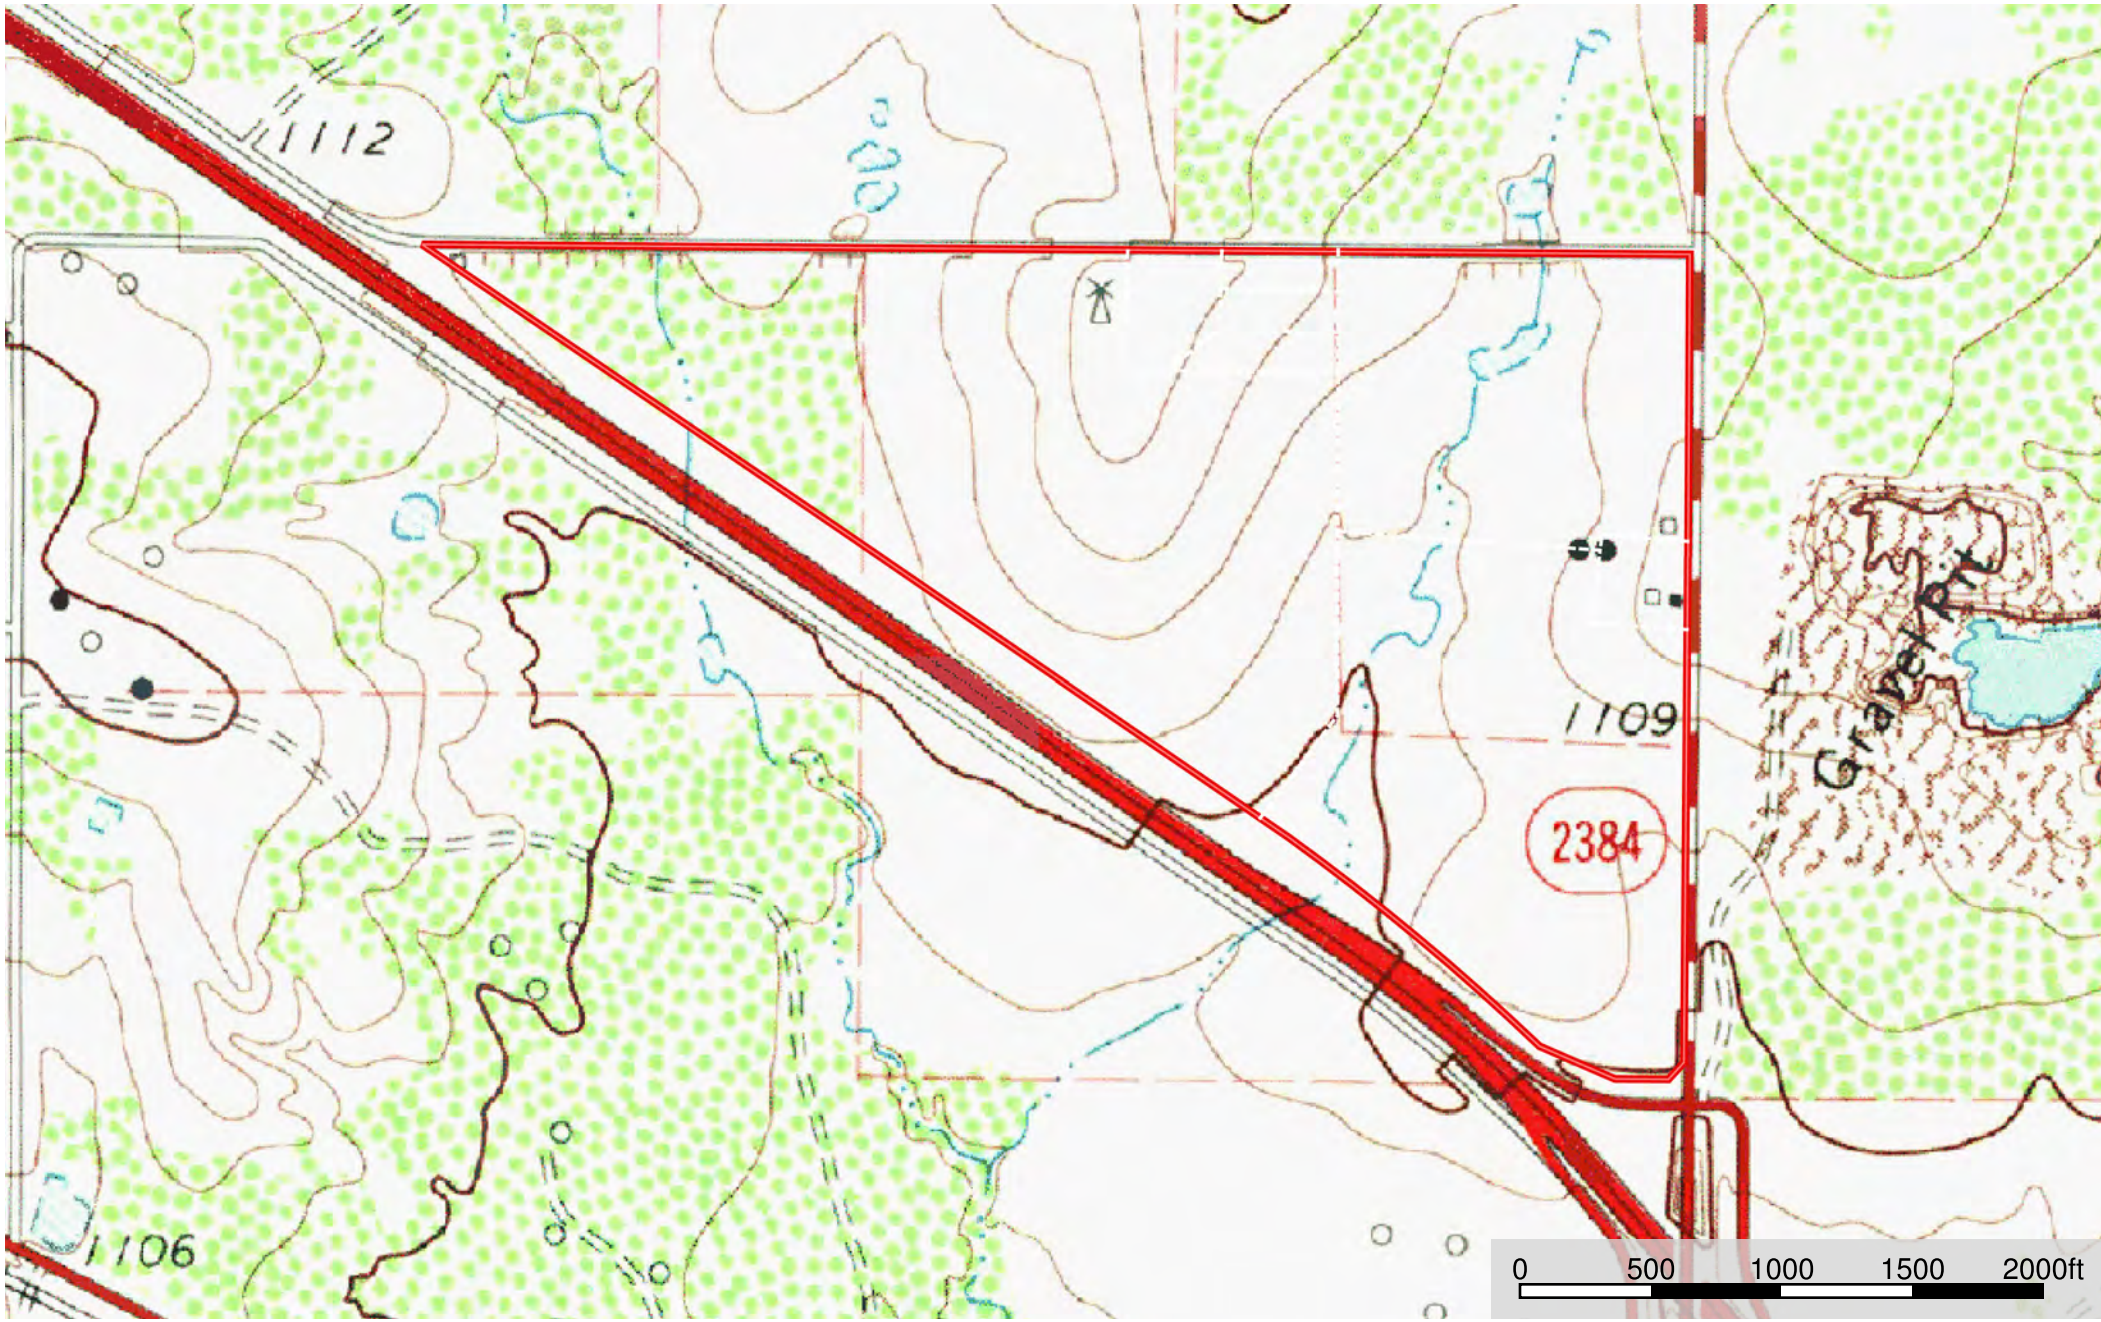

Hilltop Headquarters

Wichita County, Texas, 125.16 AC +/-

-  Boundary
-  Fence
-  Stream, Intermittent
-  River/Creek
-  Water Body

Hilltop Headquarters

Wichita County, Texas, 125.16 AC +/-

 Boundary  Fence