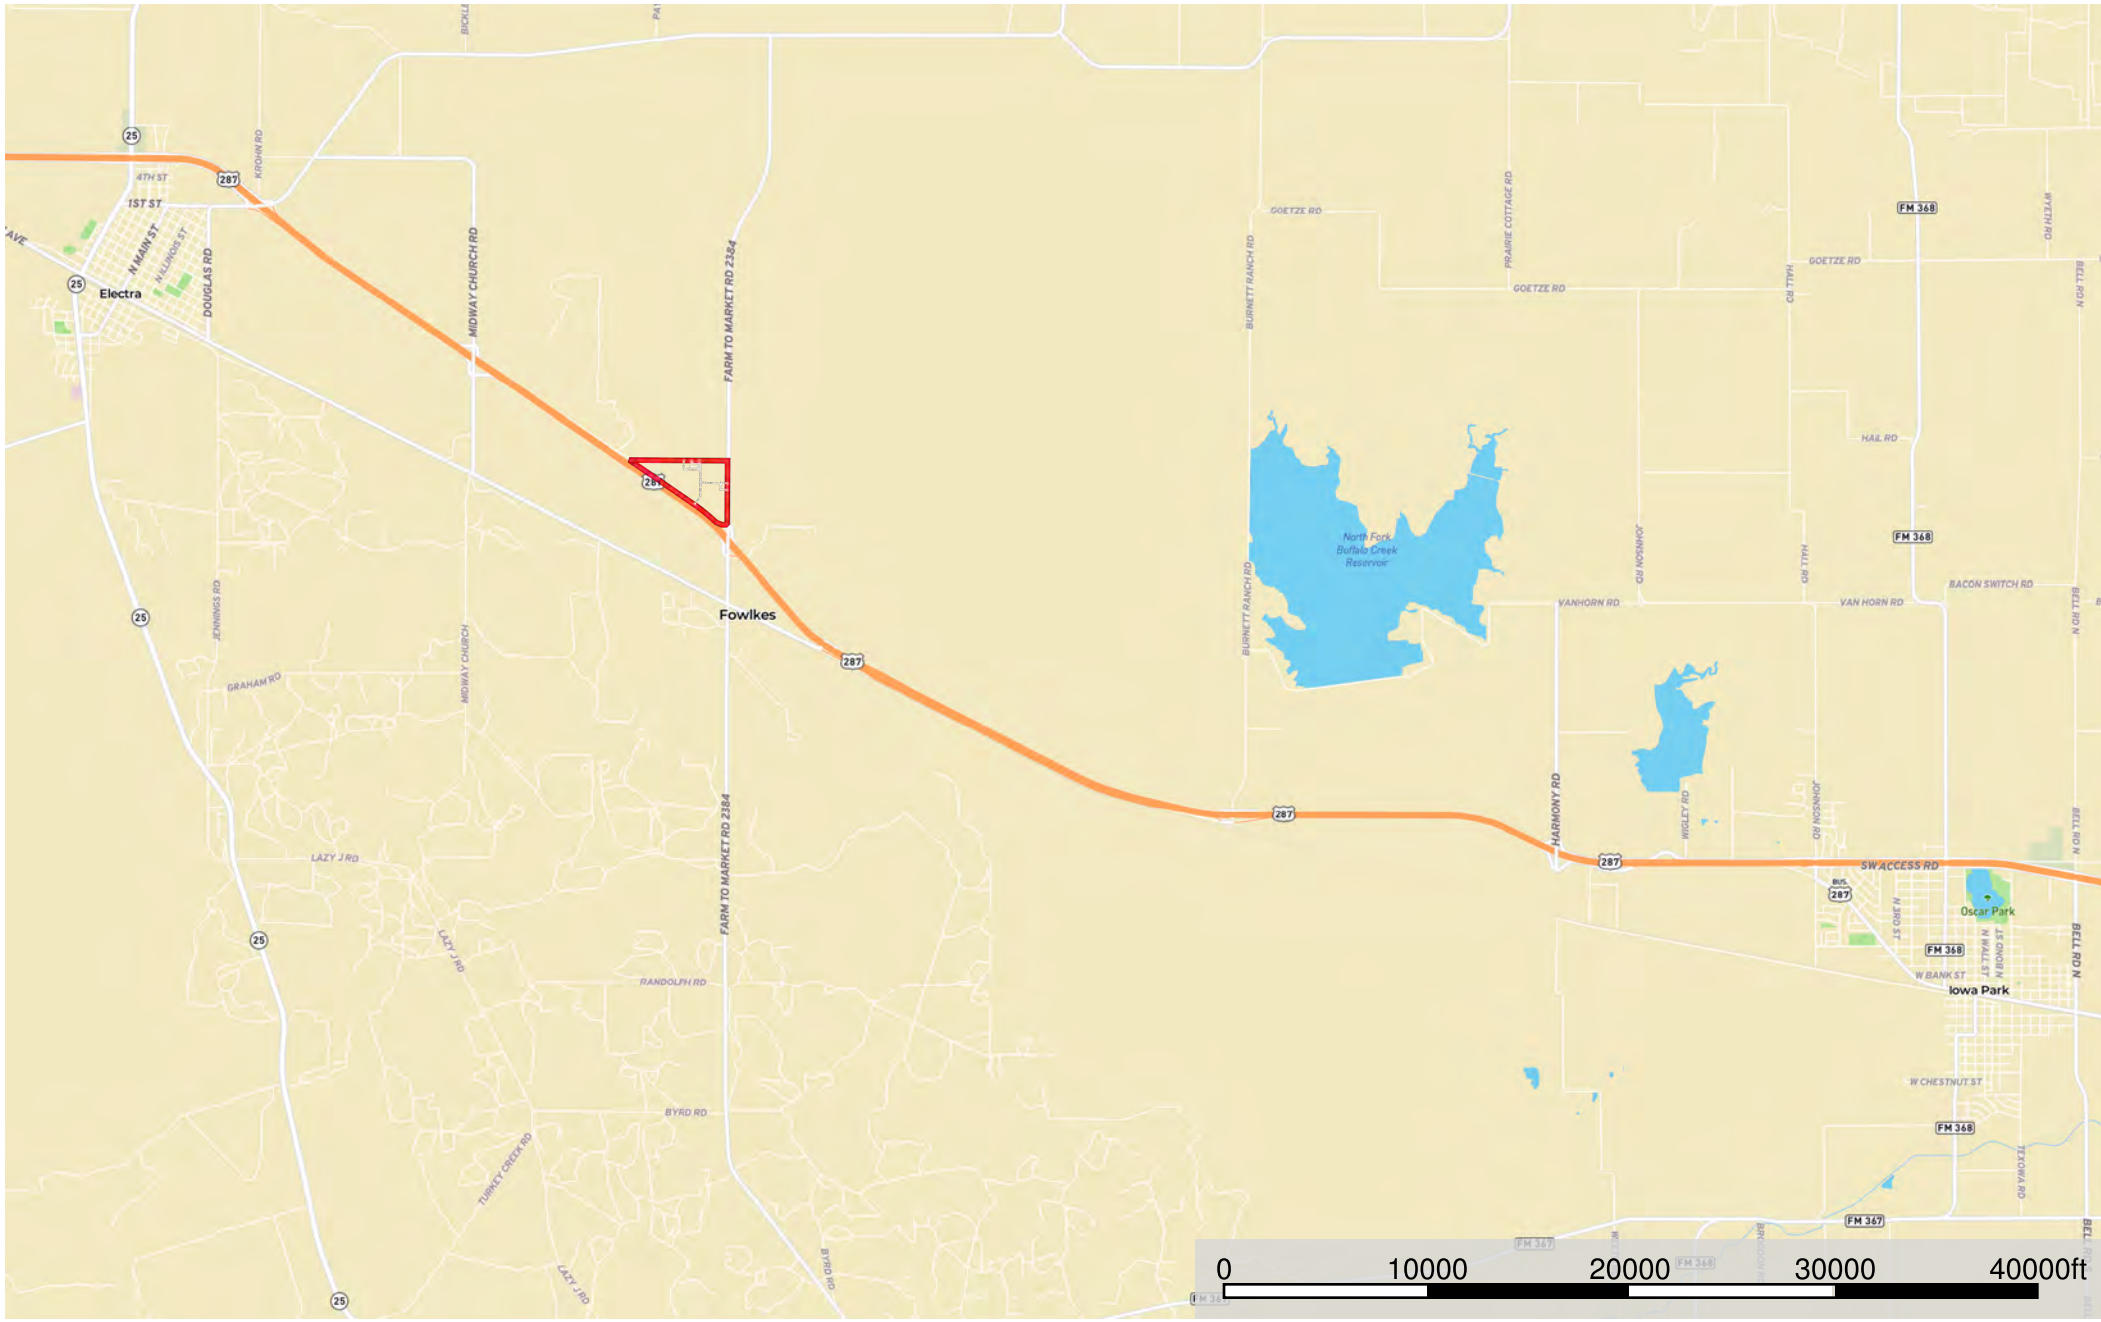

Hilltop Headquarters

Wichita County, Texas, 125.16 AC +/-

-  Boundary
-  Fence
-  Stream, Intermittent
-  River/Creek
-  Water Body

Hilltop Headquarters

Wichita County, Texas, 125.16 AC +/-

 Boundary  Fence