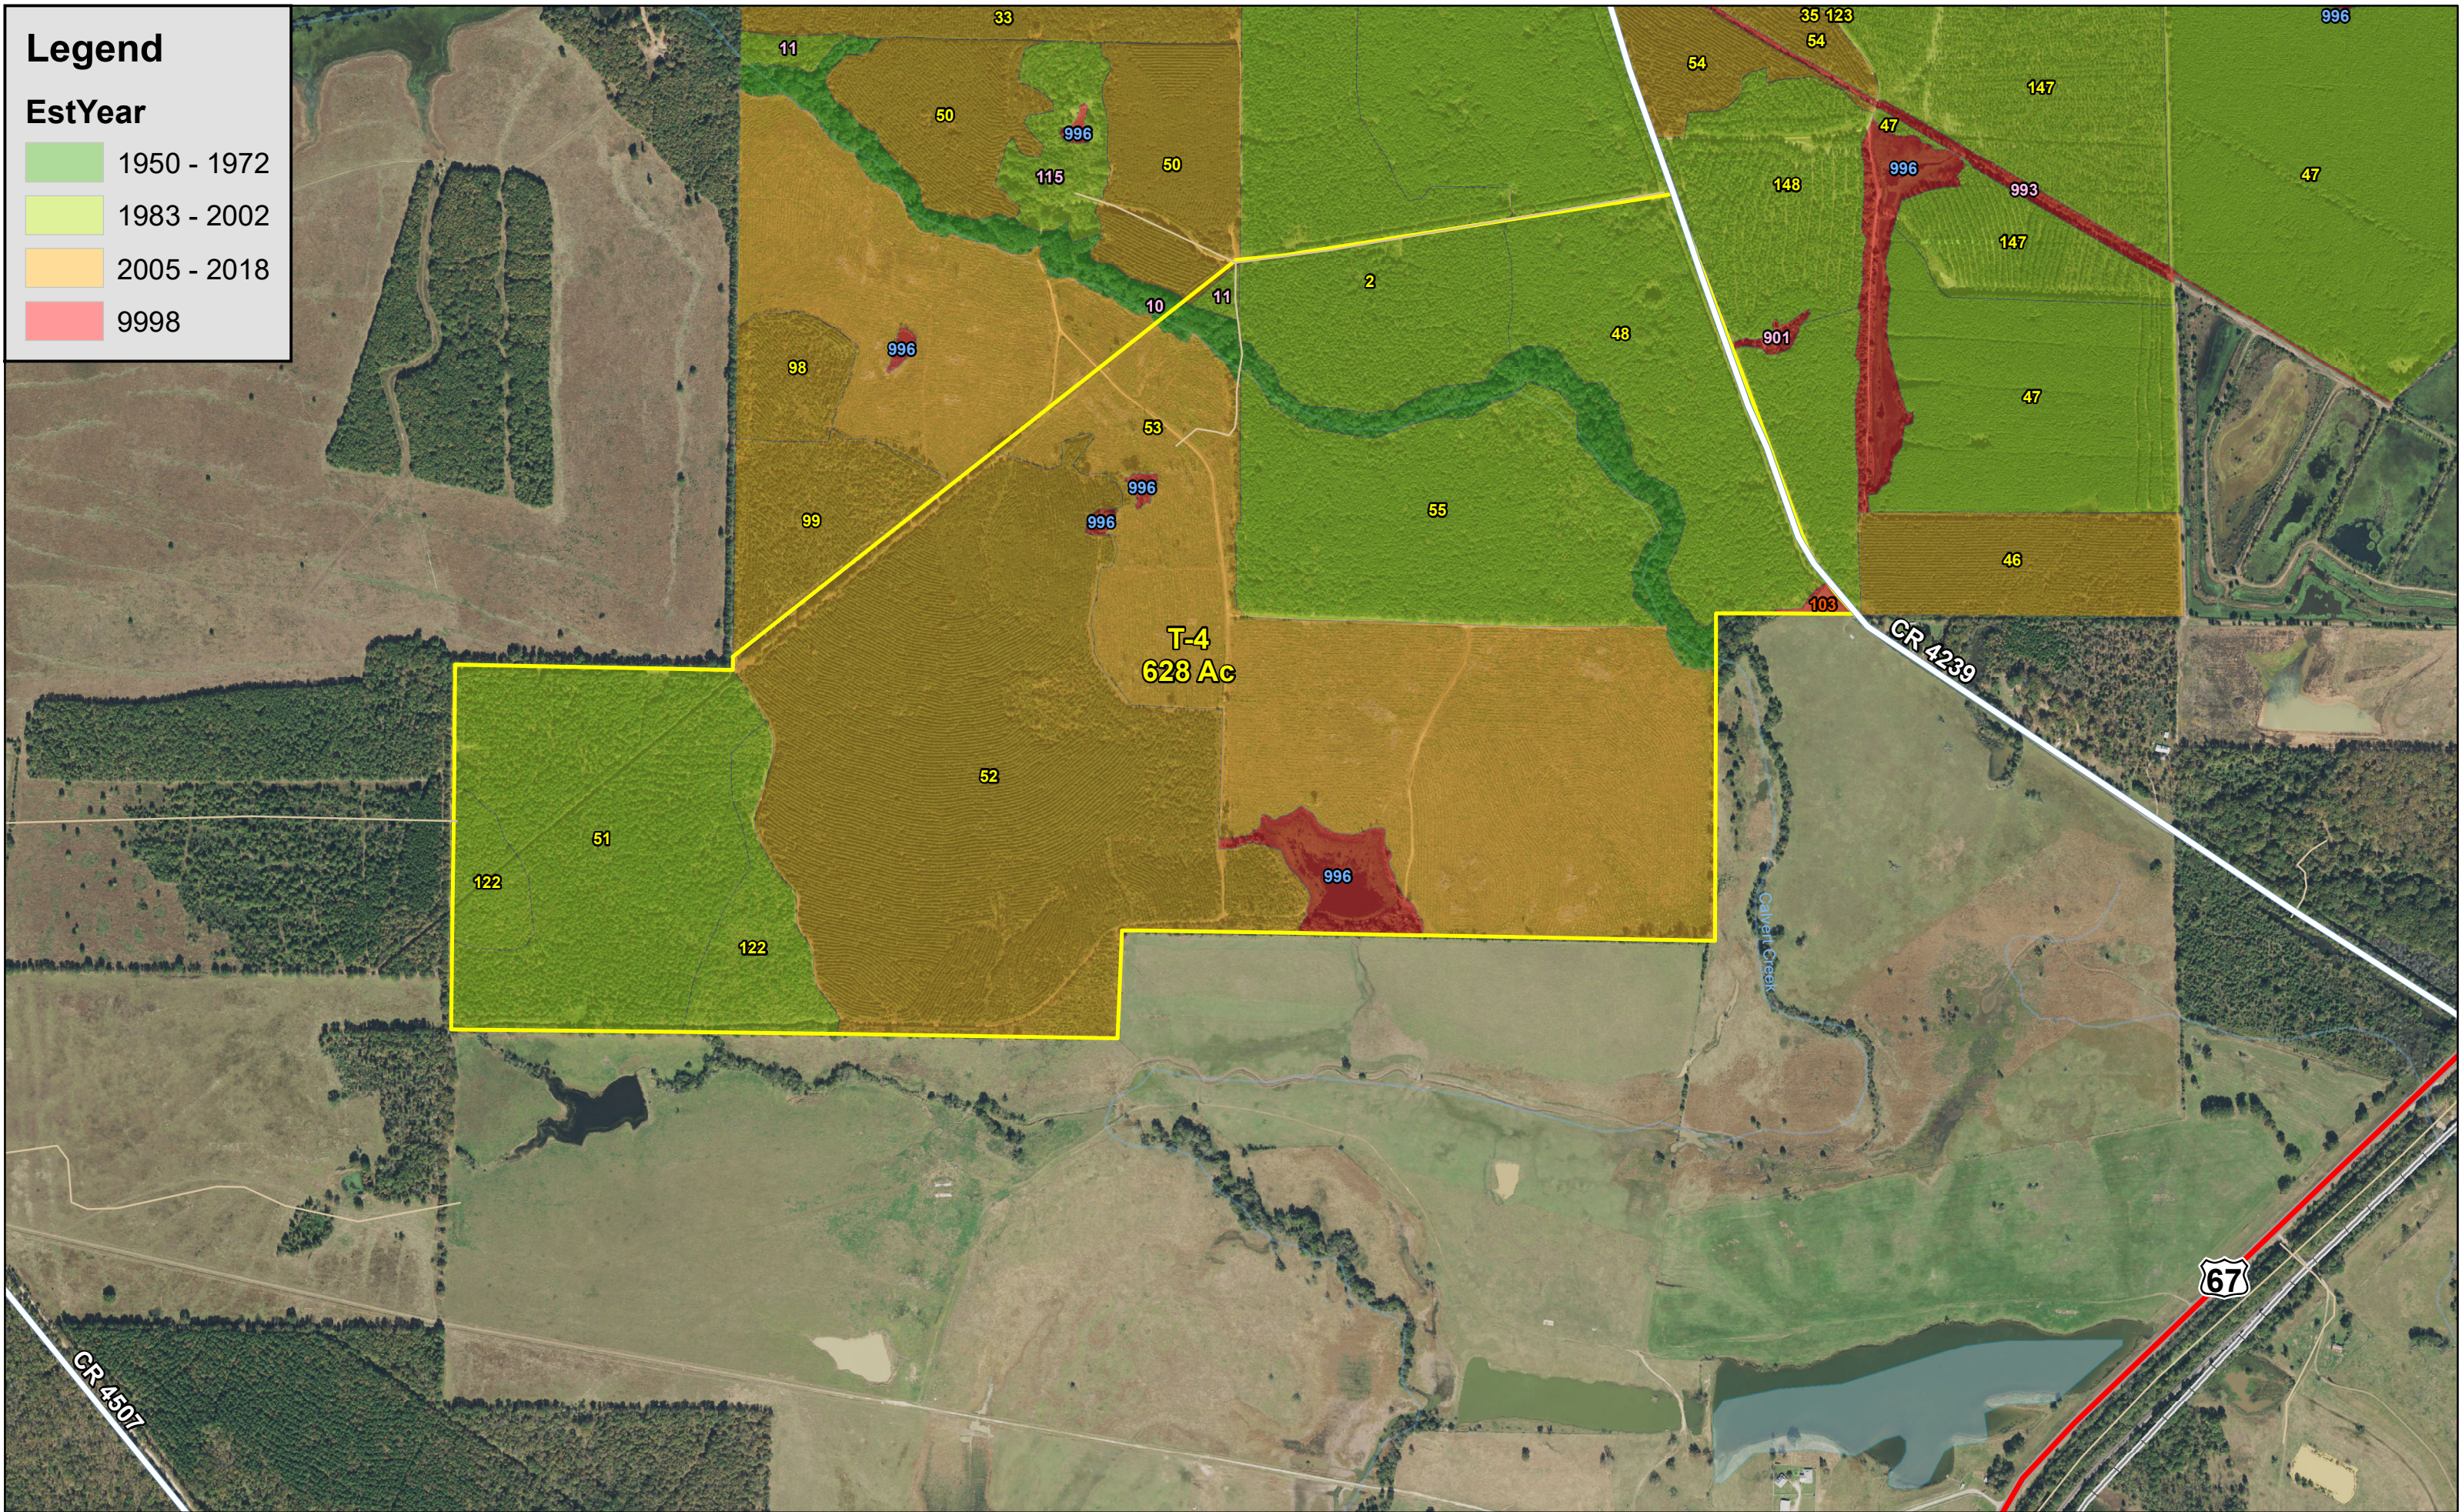

Legend

EstYear

- 1950 - 1972
- 1983 - 2002
- 2005 - 2018
- 9998

Maya 1004 | Tract 4 - 628 Acres | Bowie Co., TX

For illustration purposes only.