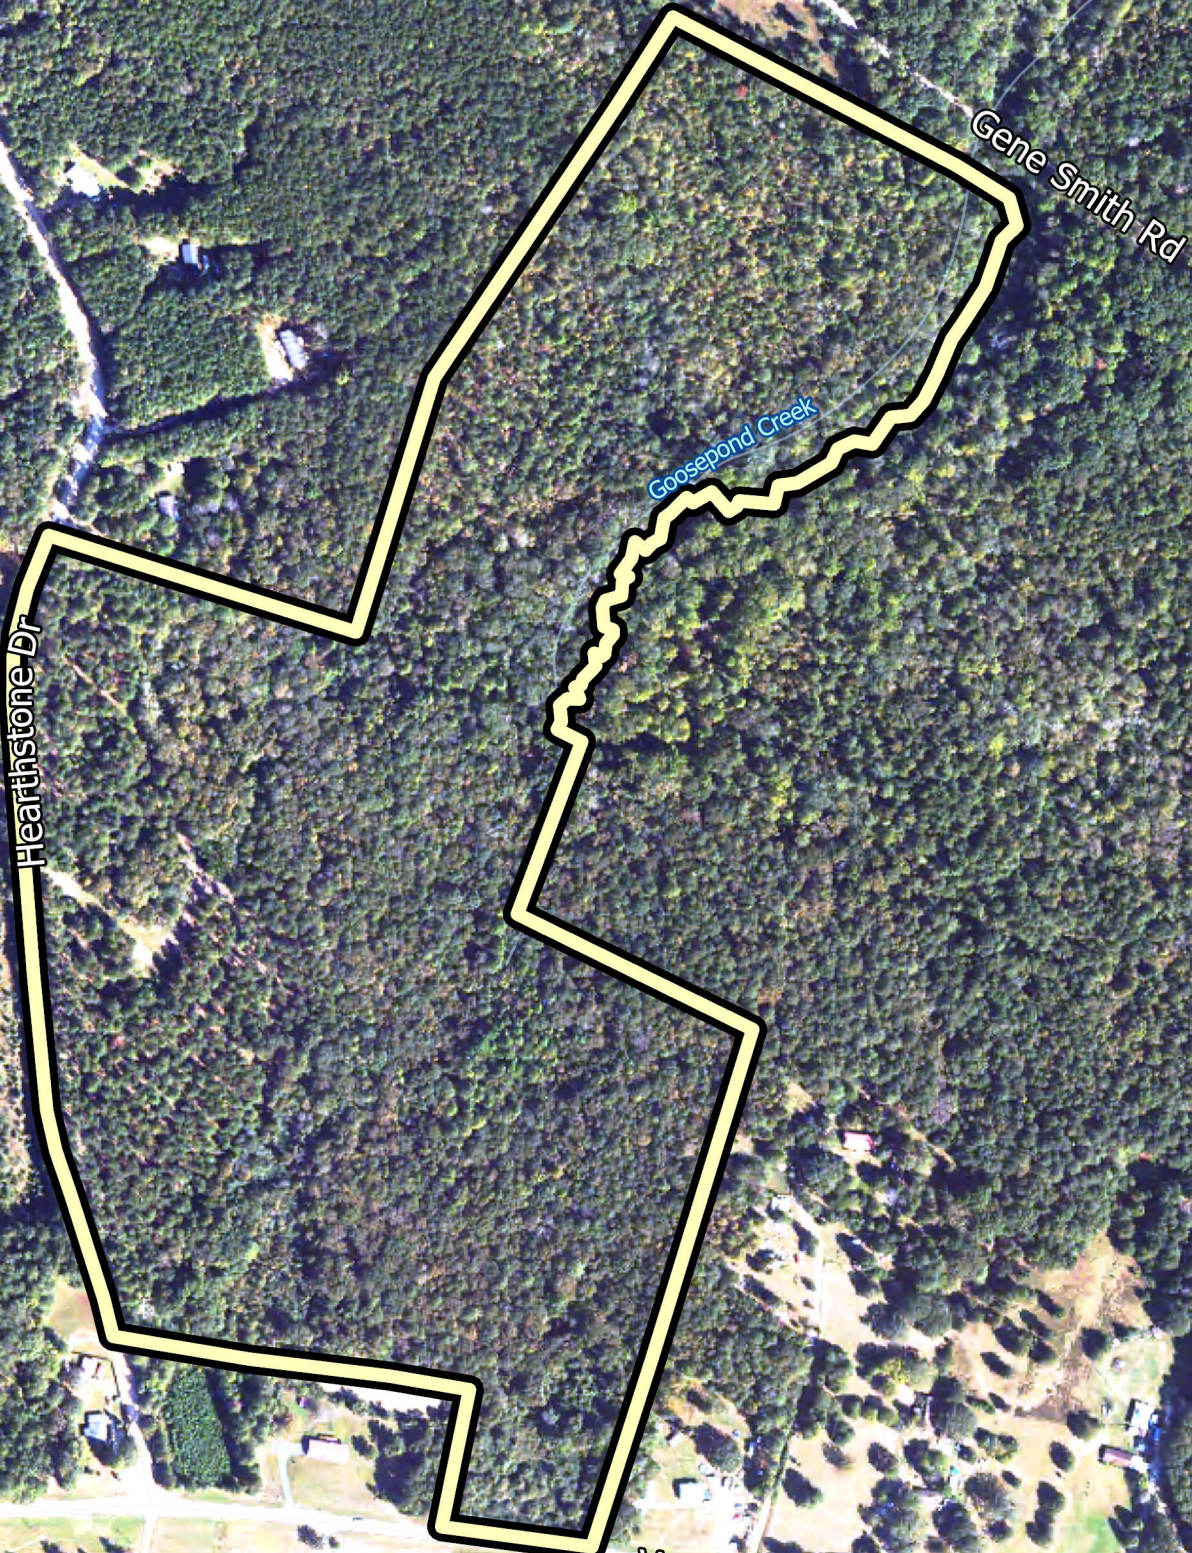

HEARTHSTONE TRACT
±68 ACRES
OGLETHORPE COUNTY, GA

**JOHNSON**
LAND

Jesse Johnson, Broker
GA Registered Forester
706-614-4855