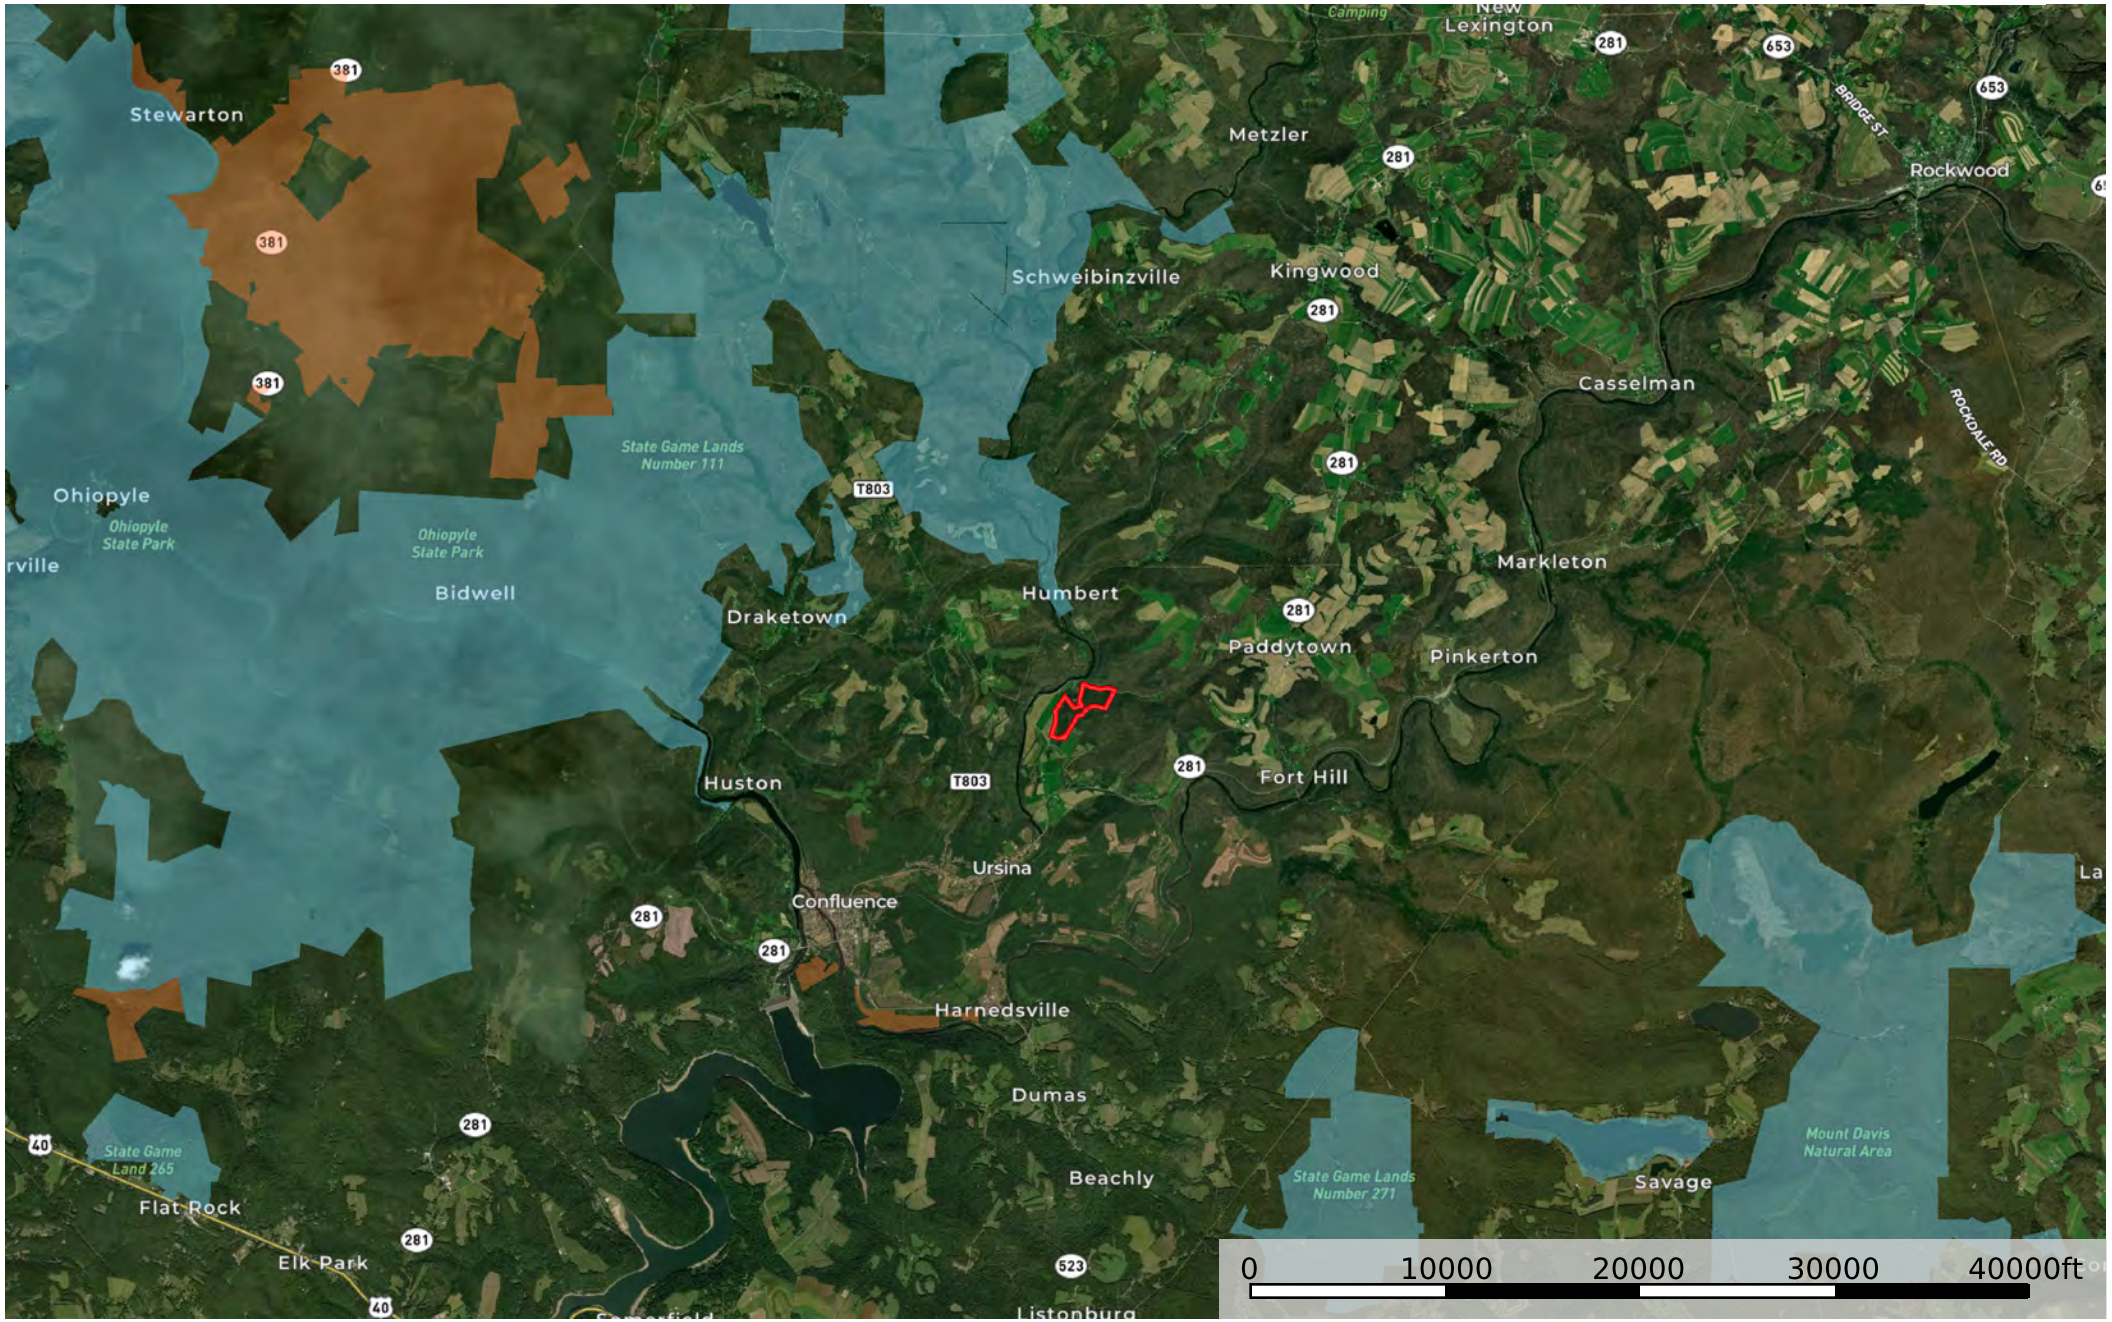

2000 Humbert Rd - Confluence - Somerset - 80.08

Somerset County, Pennsylvania, 80.08 AC +/-

- 2000 Humbert Rd -
- Forest Service
- State Land
- Fish and Wildlife
- National Park
- Other
- BLM
- Local Government