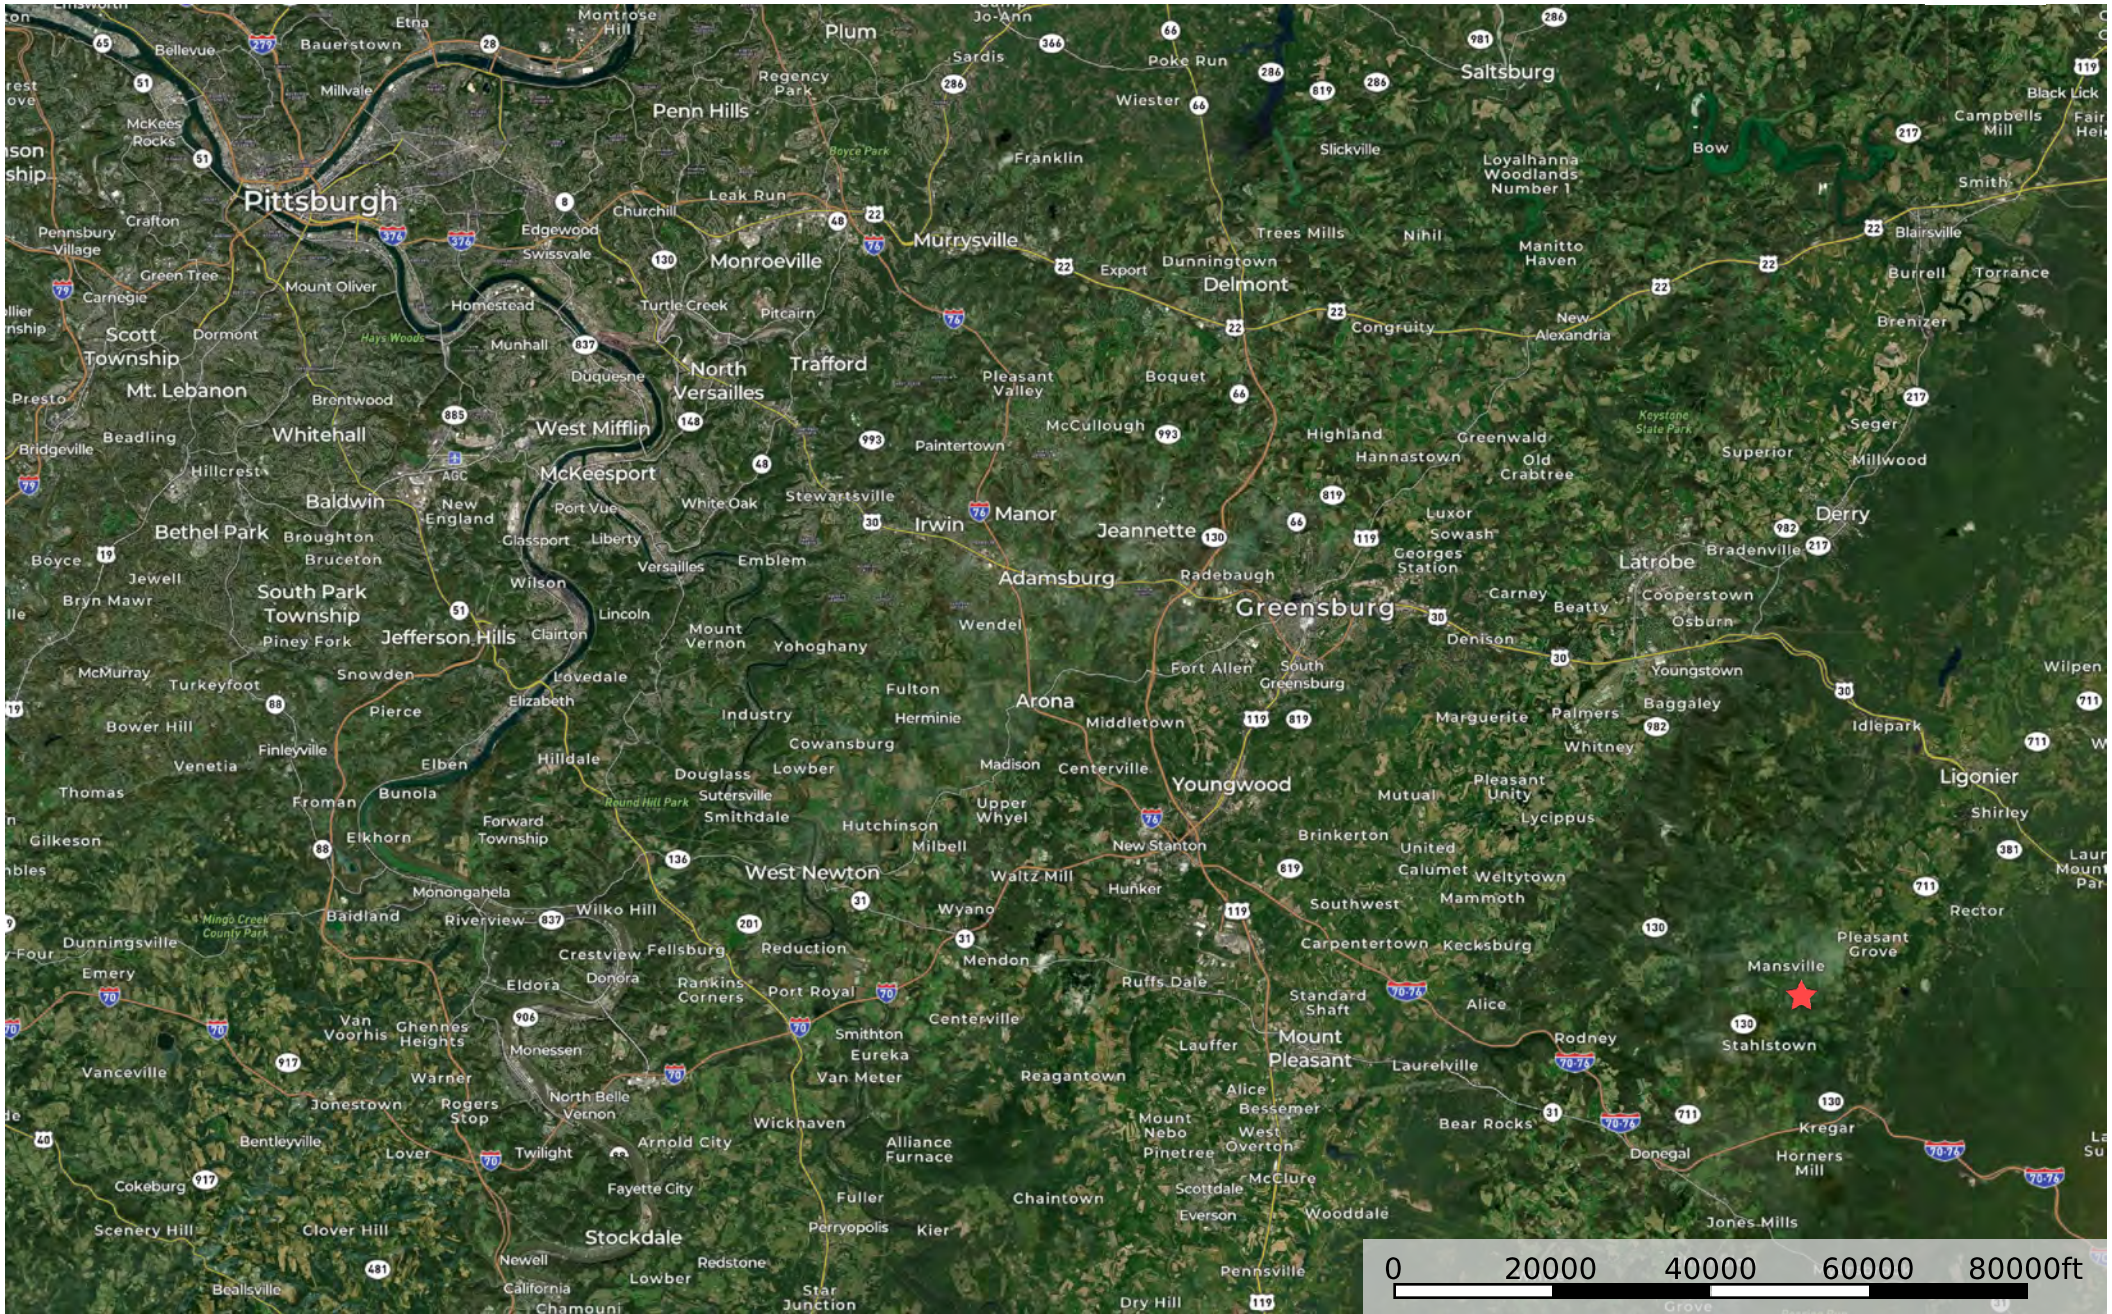

# RT 711 - Westmoreland - Ligonier - 7.2

Westmoreland County, Pennsylvania, 7.2 AC +/-

★ Star 1  
RT 711 - Westmoreland