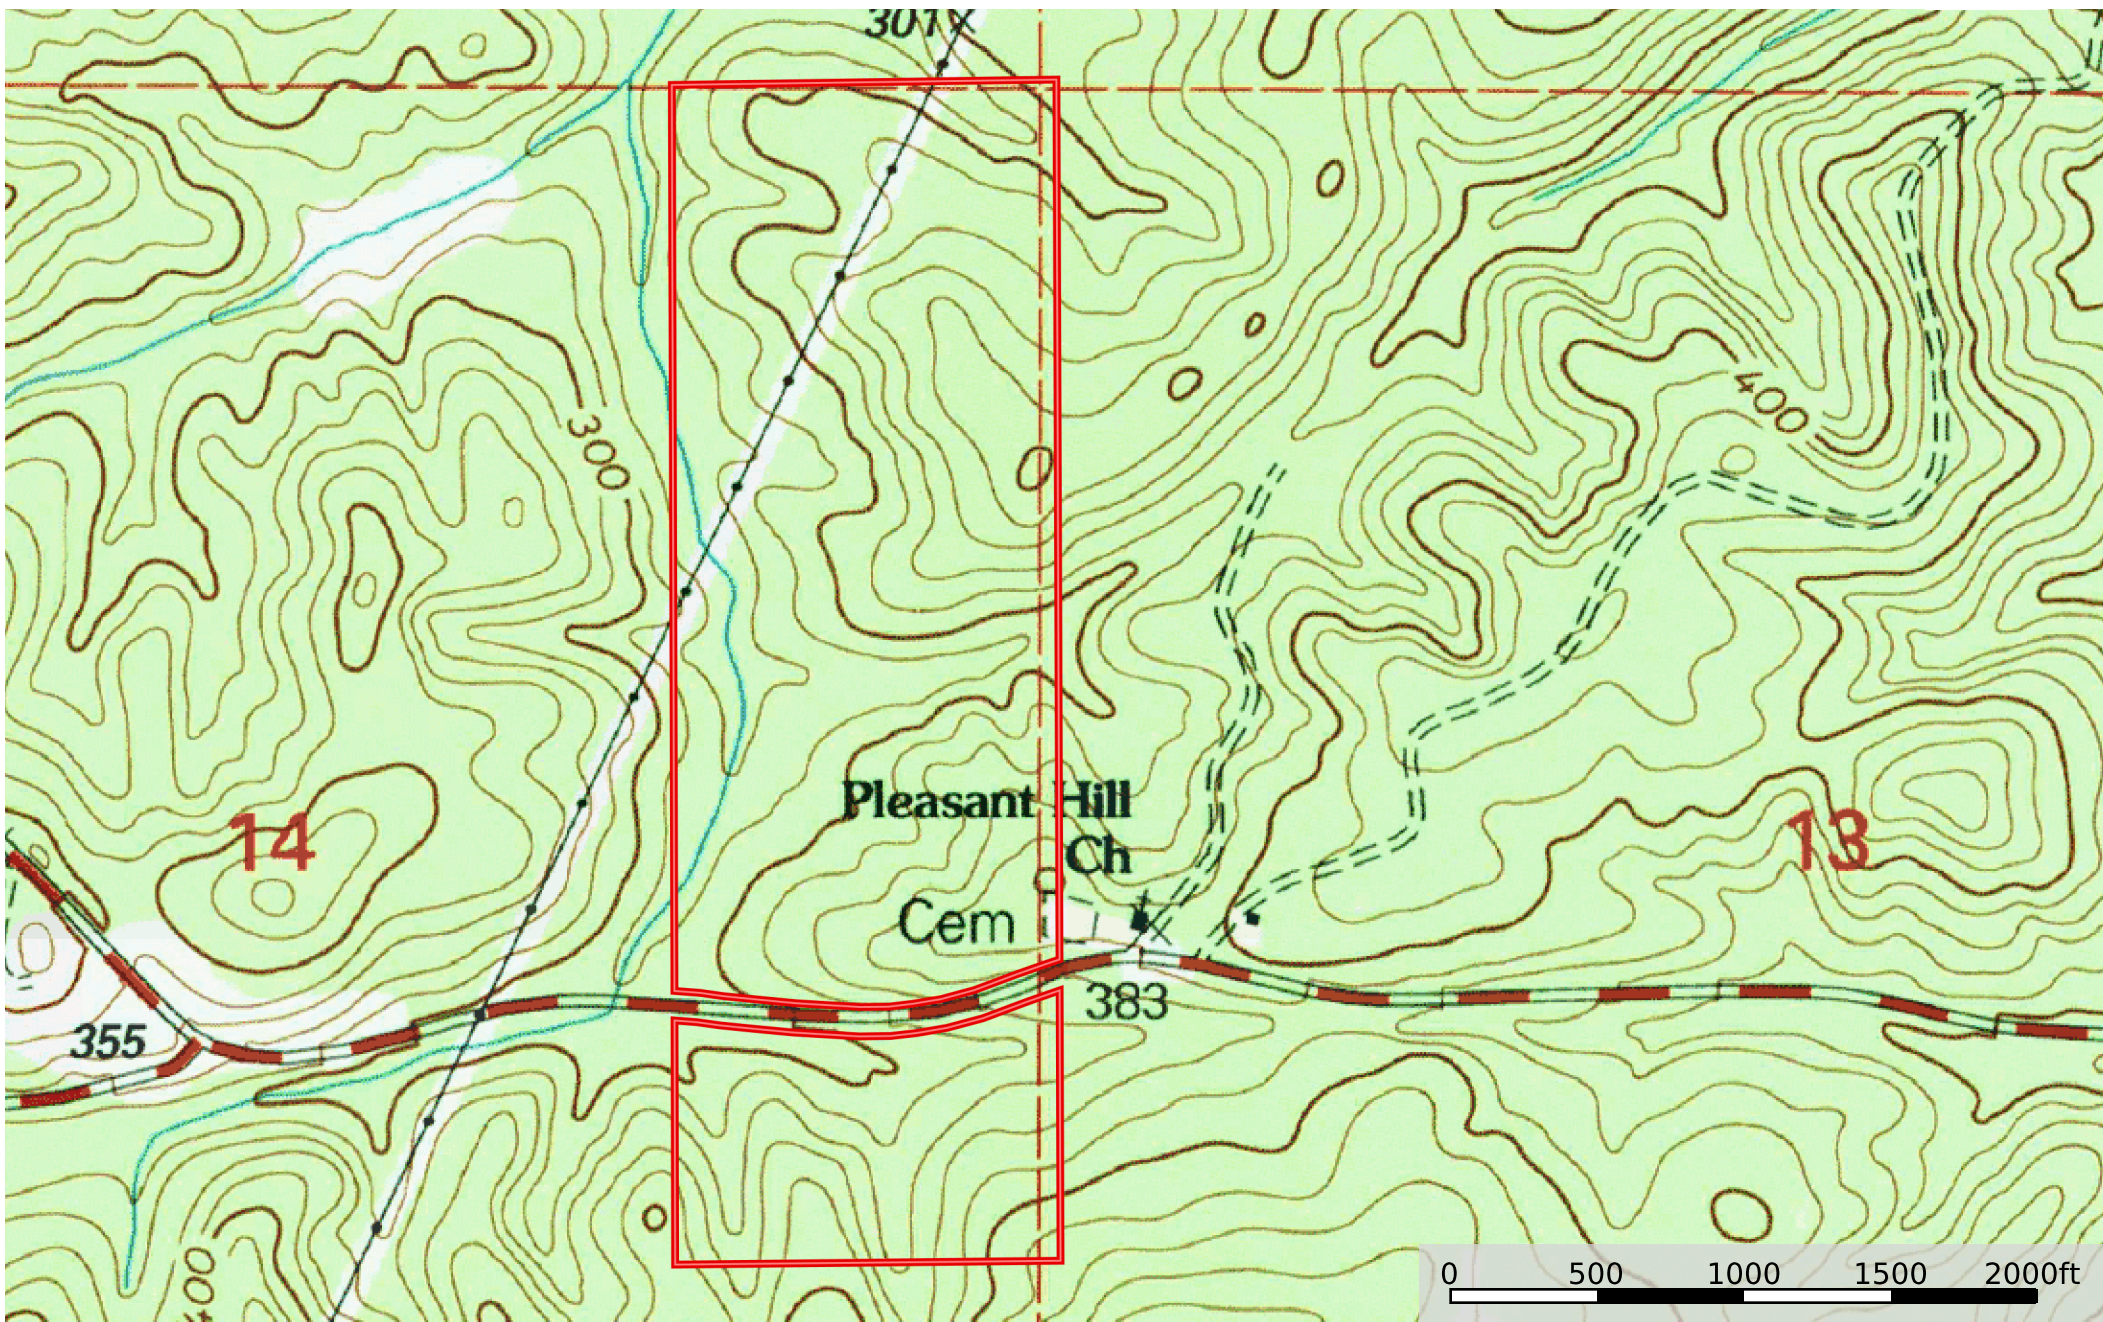

122 acres Hale County PotlatchDeltic
Hale County, Alabama, 122 AC +/-

 Boundary