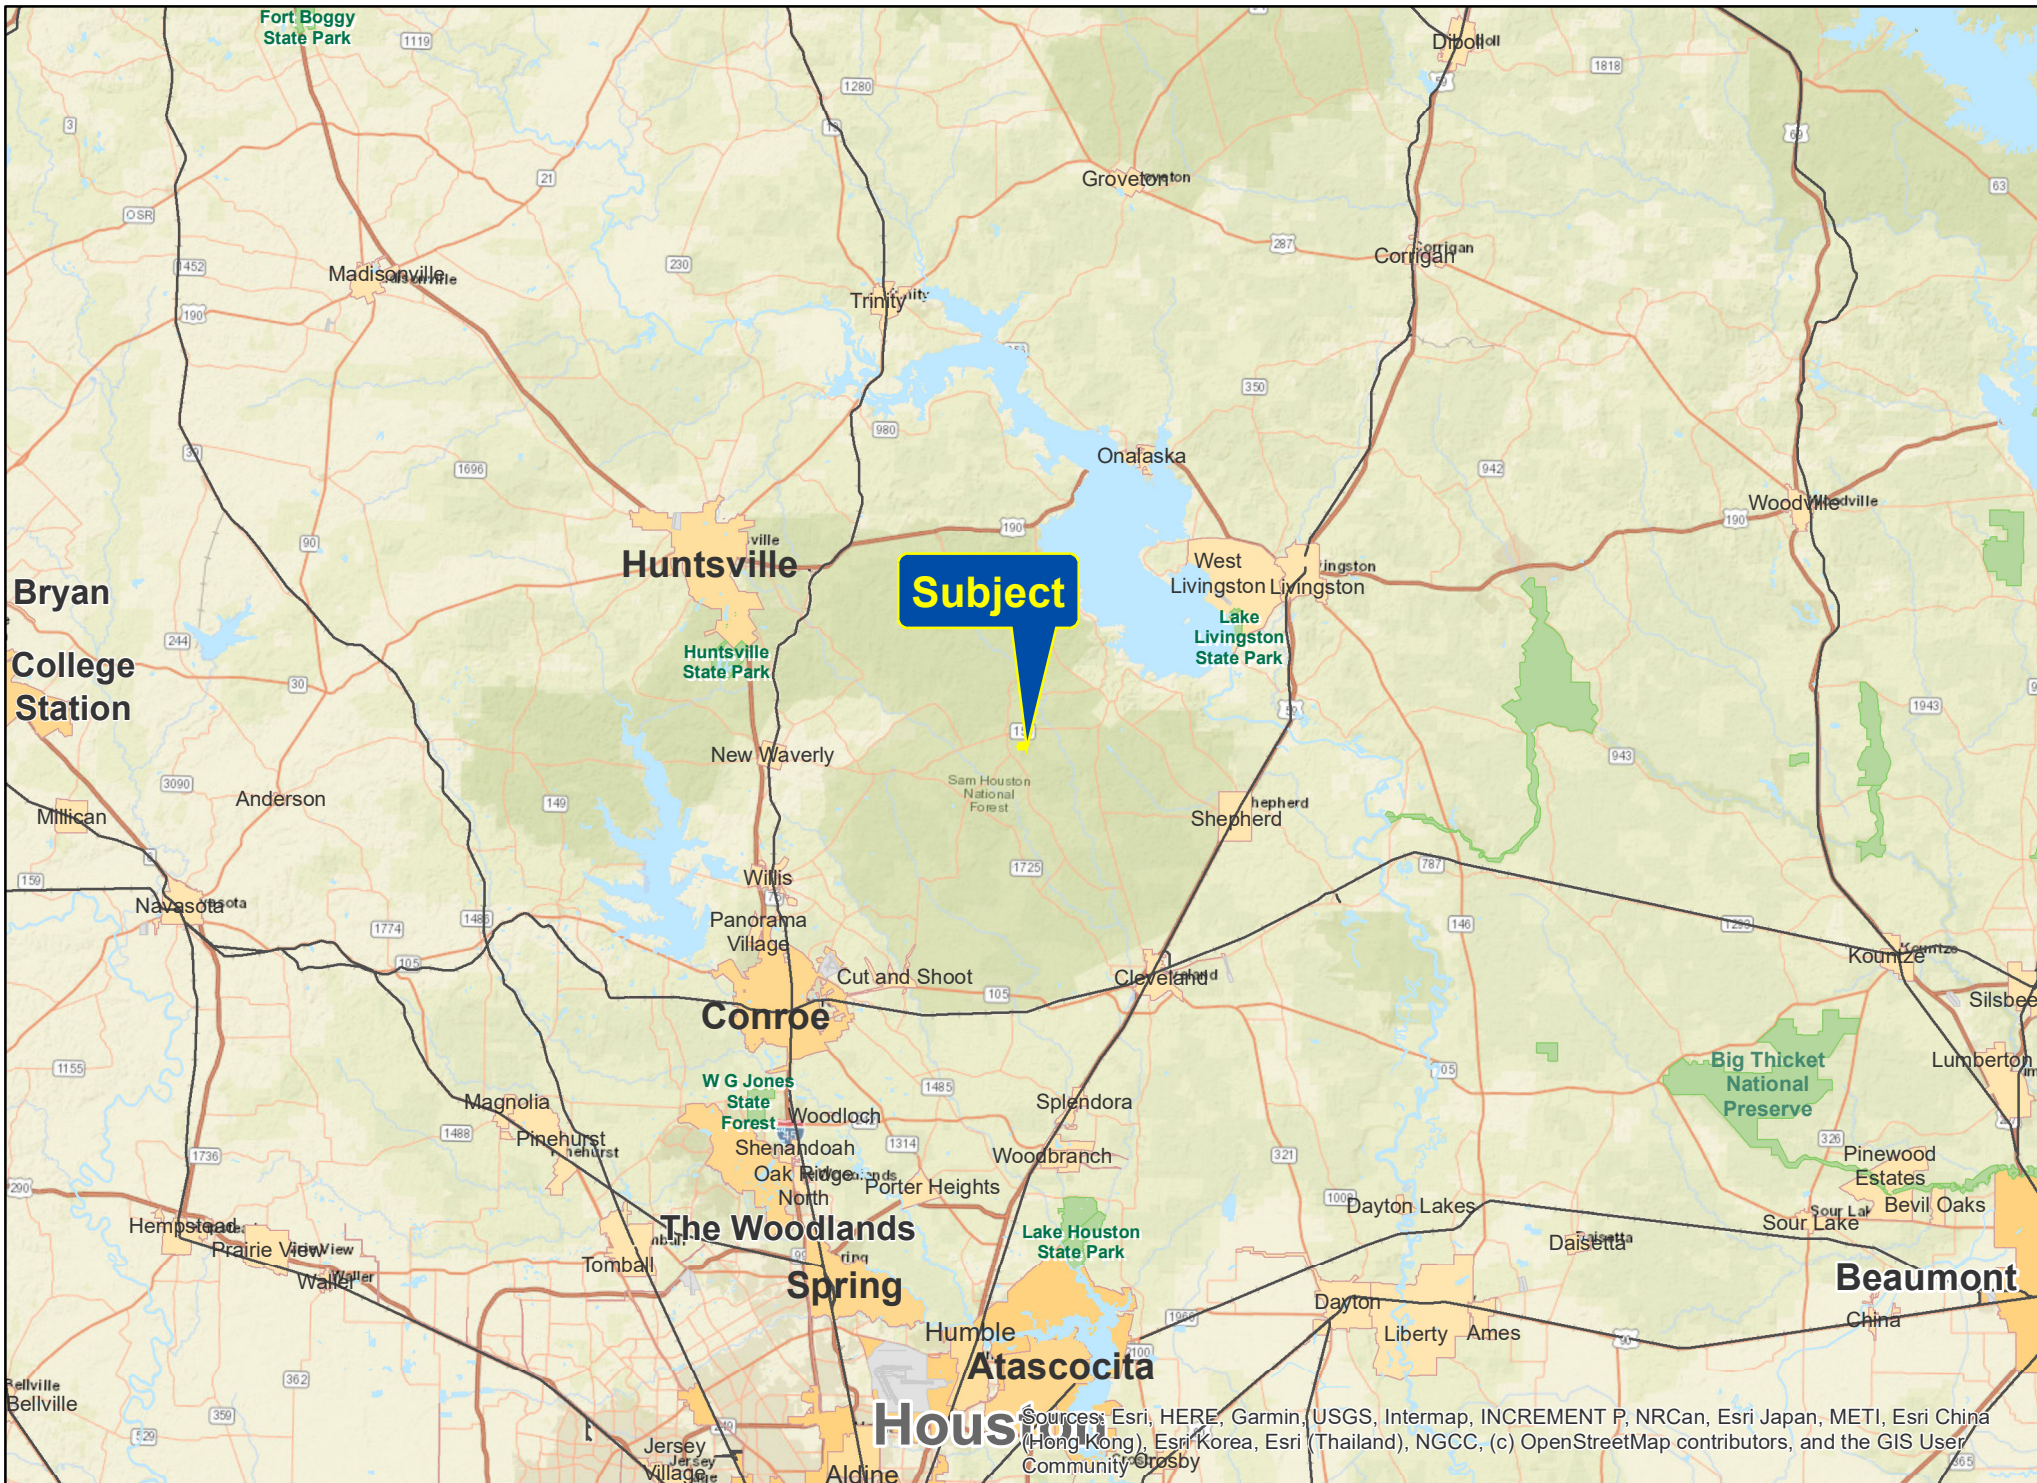

Sources: Esri, HERE, Garmin, USGS, Intermap, INCREMENT P, NRCan, Esri Japan, METI, Esri China (Hong Kong), Esri Korea, Esri (Thailand), NGCC, (c) OpenStreetMap contributors, and the GIS User Community

46 Acres | Ripple Creek Drive | San Jacinto Co., Texas

For illustration purposes only.

Sources: Esri, HERE, Garmin, USGS, Intermap, INCREMENT P, NRCan, Esri Japan, METI, Esri China (Hong Kong), Esri Korea, Esri (Thailand), NGCC, (c) OpenStreetMap contributors, and the GIS User Community

46 Acres | Ripple Creek Drive | San Jacinto Co., Texas

For illustration purposes only.