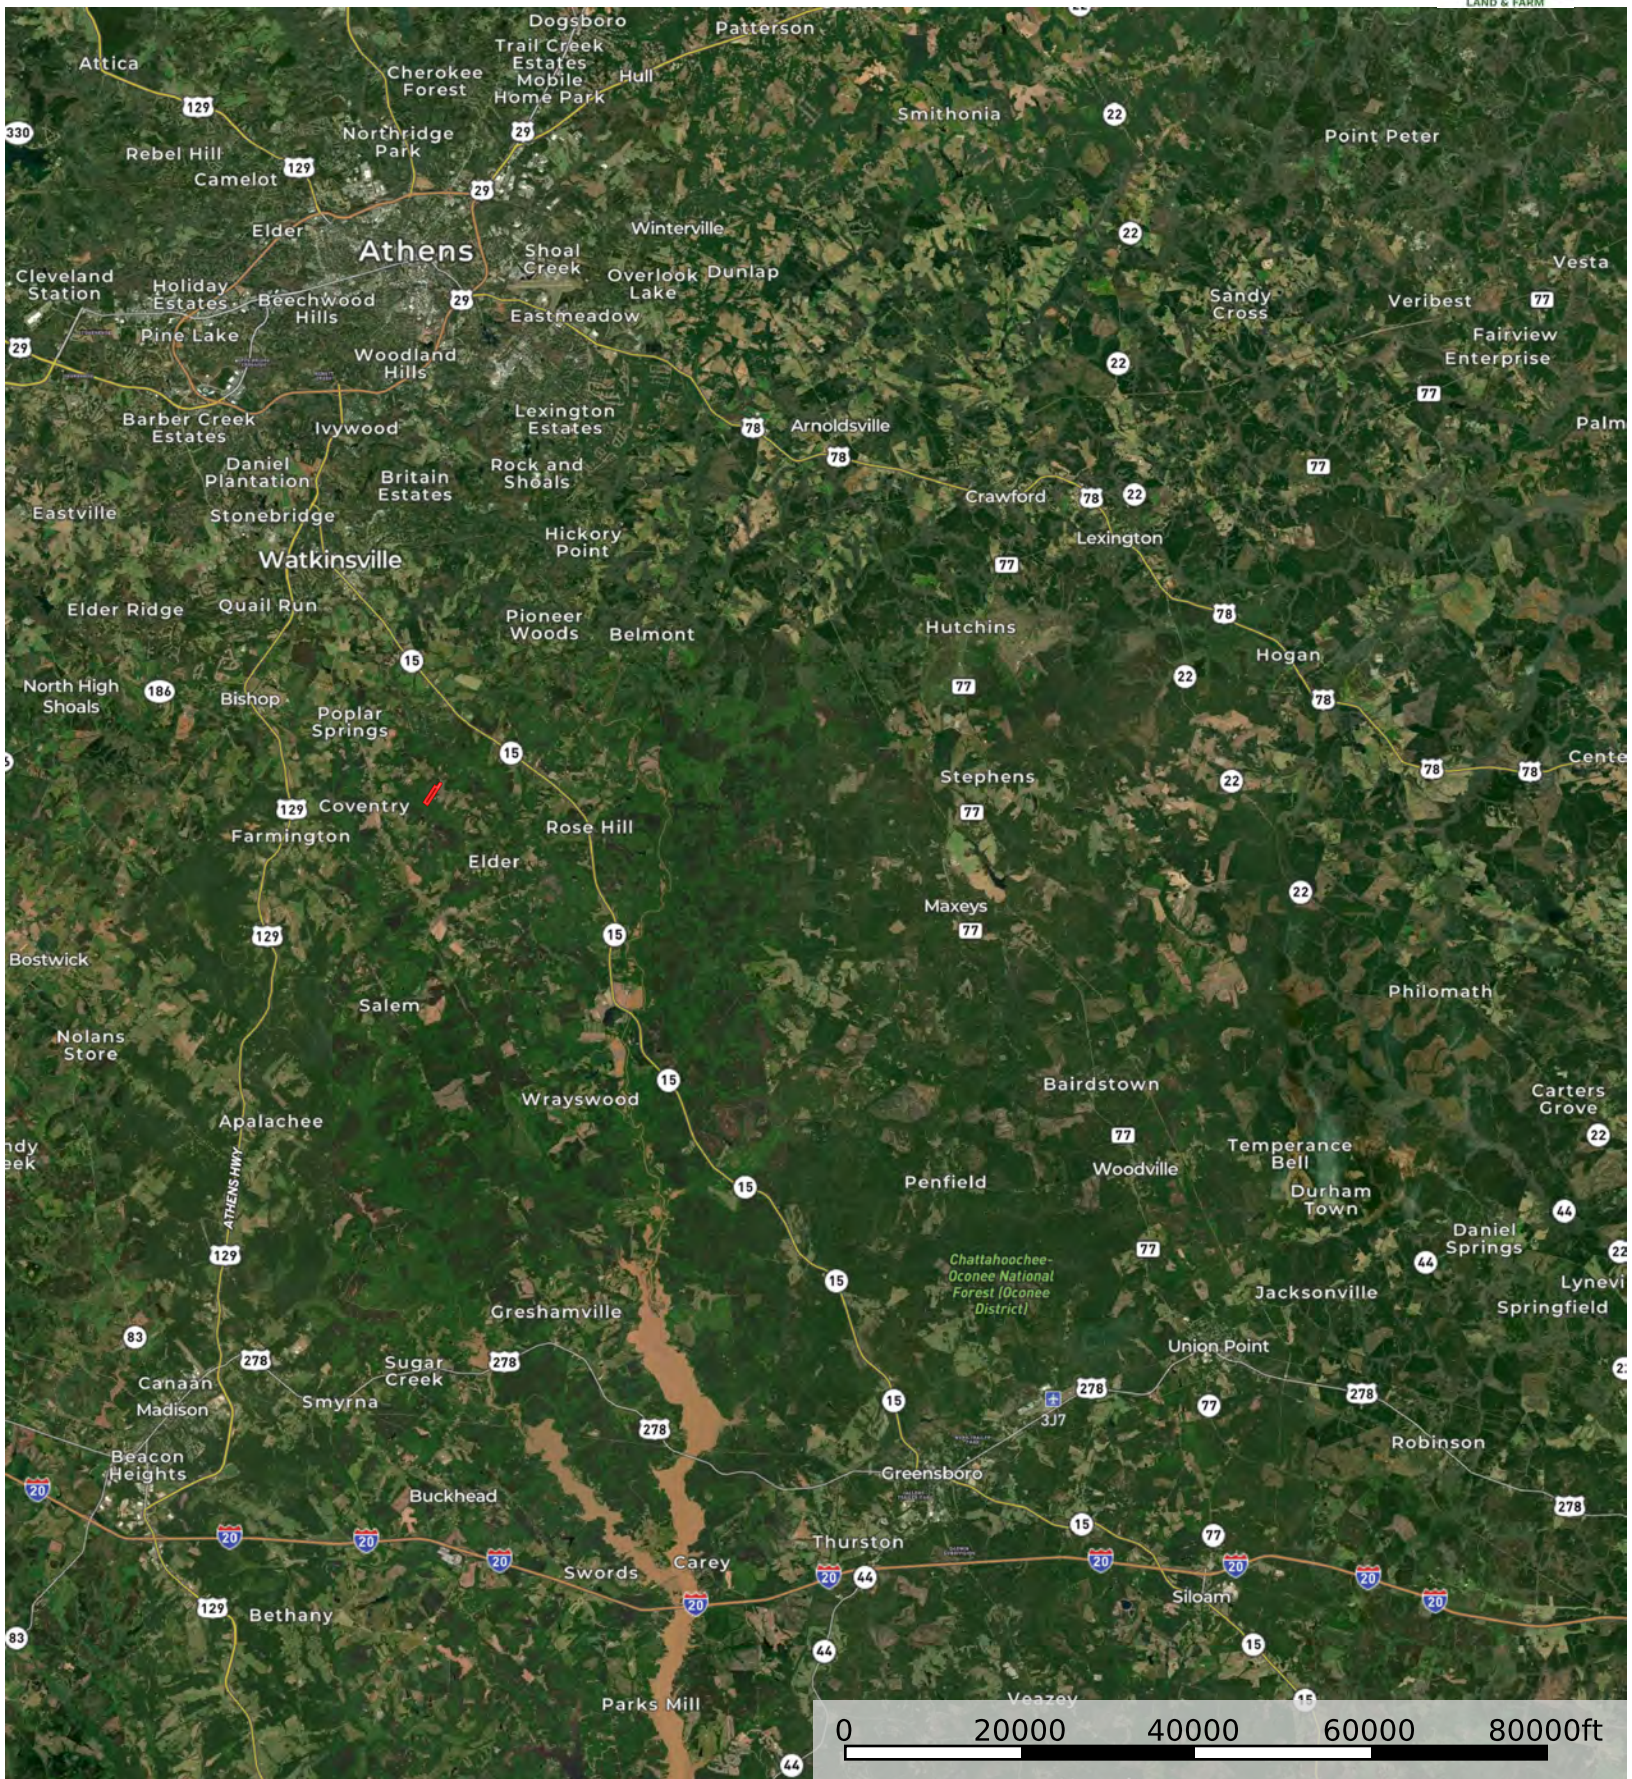

Little Rose Creek

Oconee County, Georgia, 20.02 AC +/-

Boundary