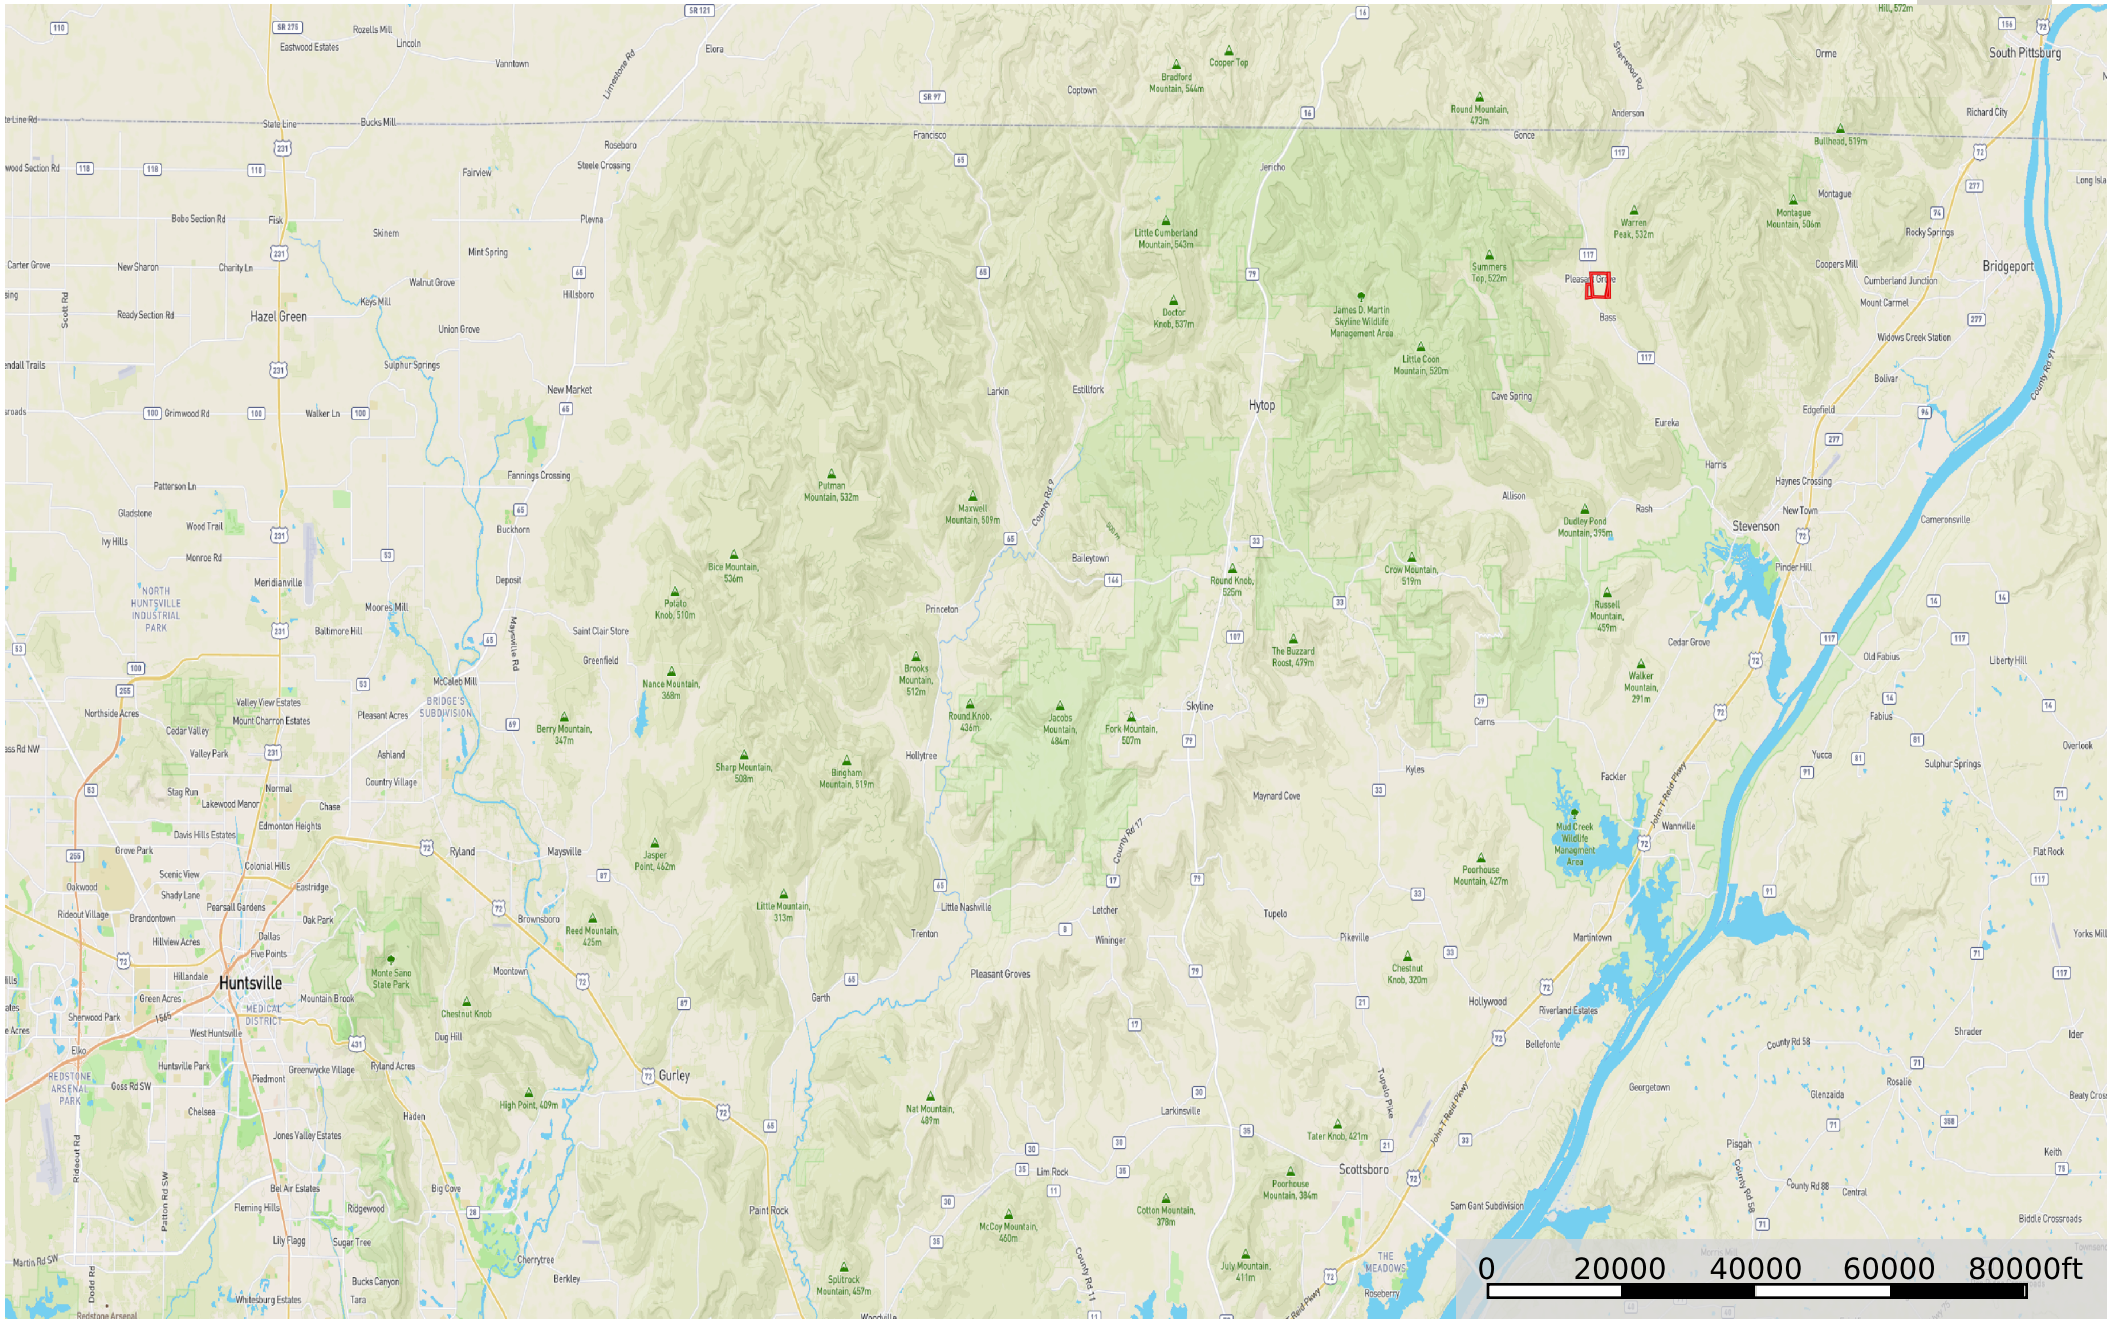

# 180 Acres Jackson County, AL Hicks

Jackson County, Alabama, 180 AC +/-

Boundary