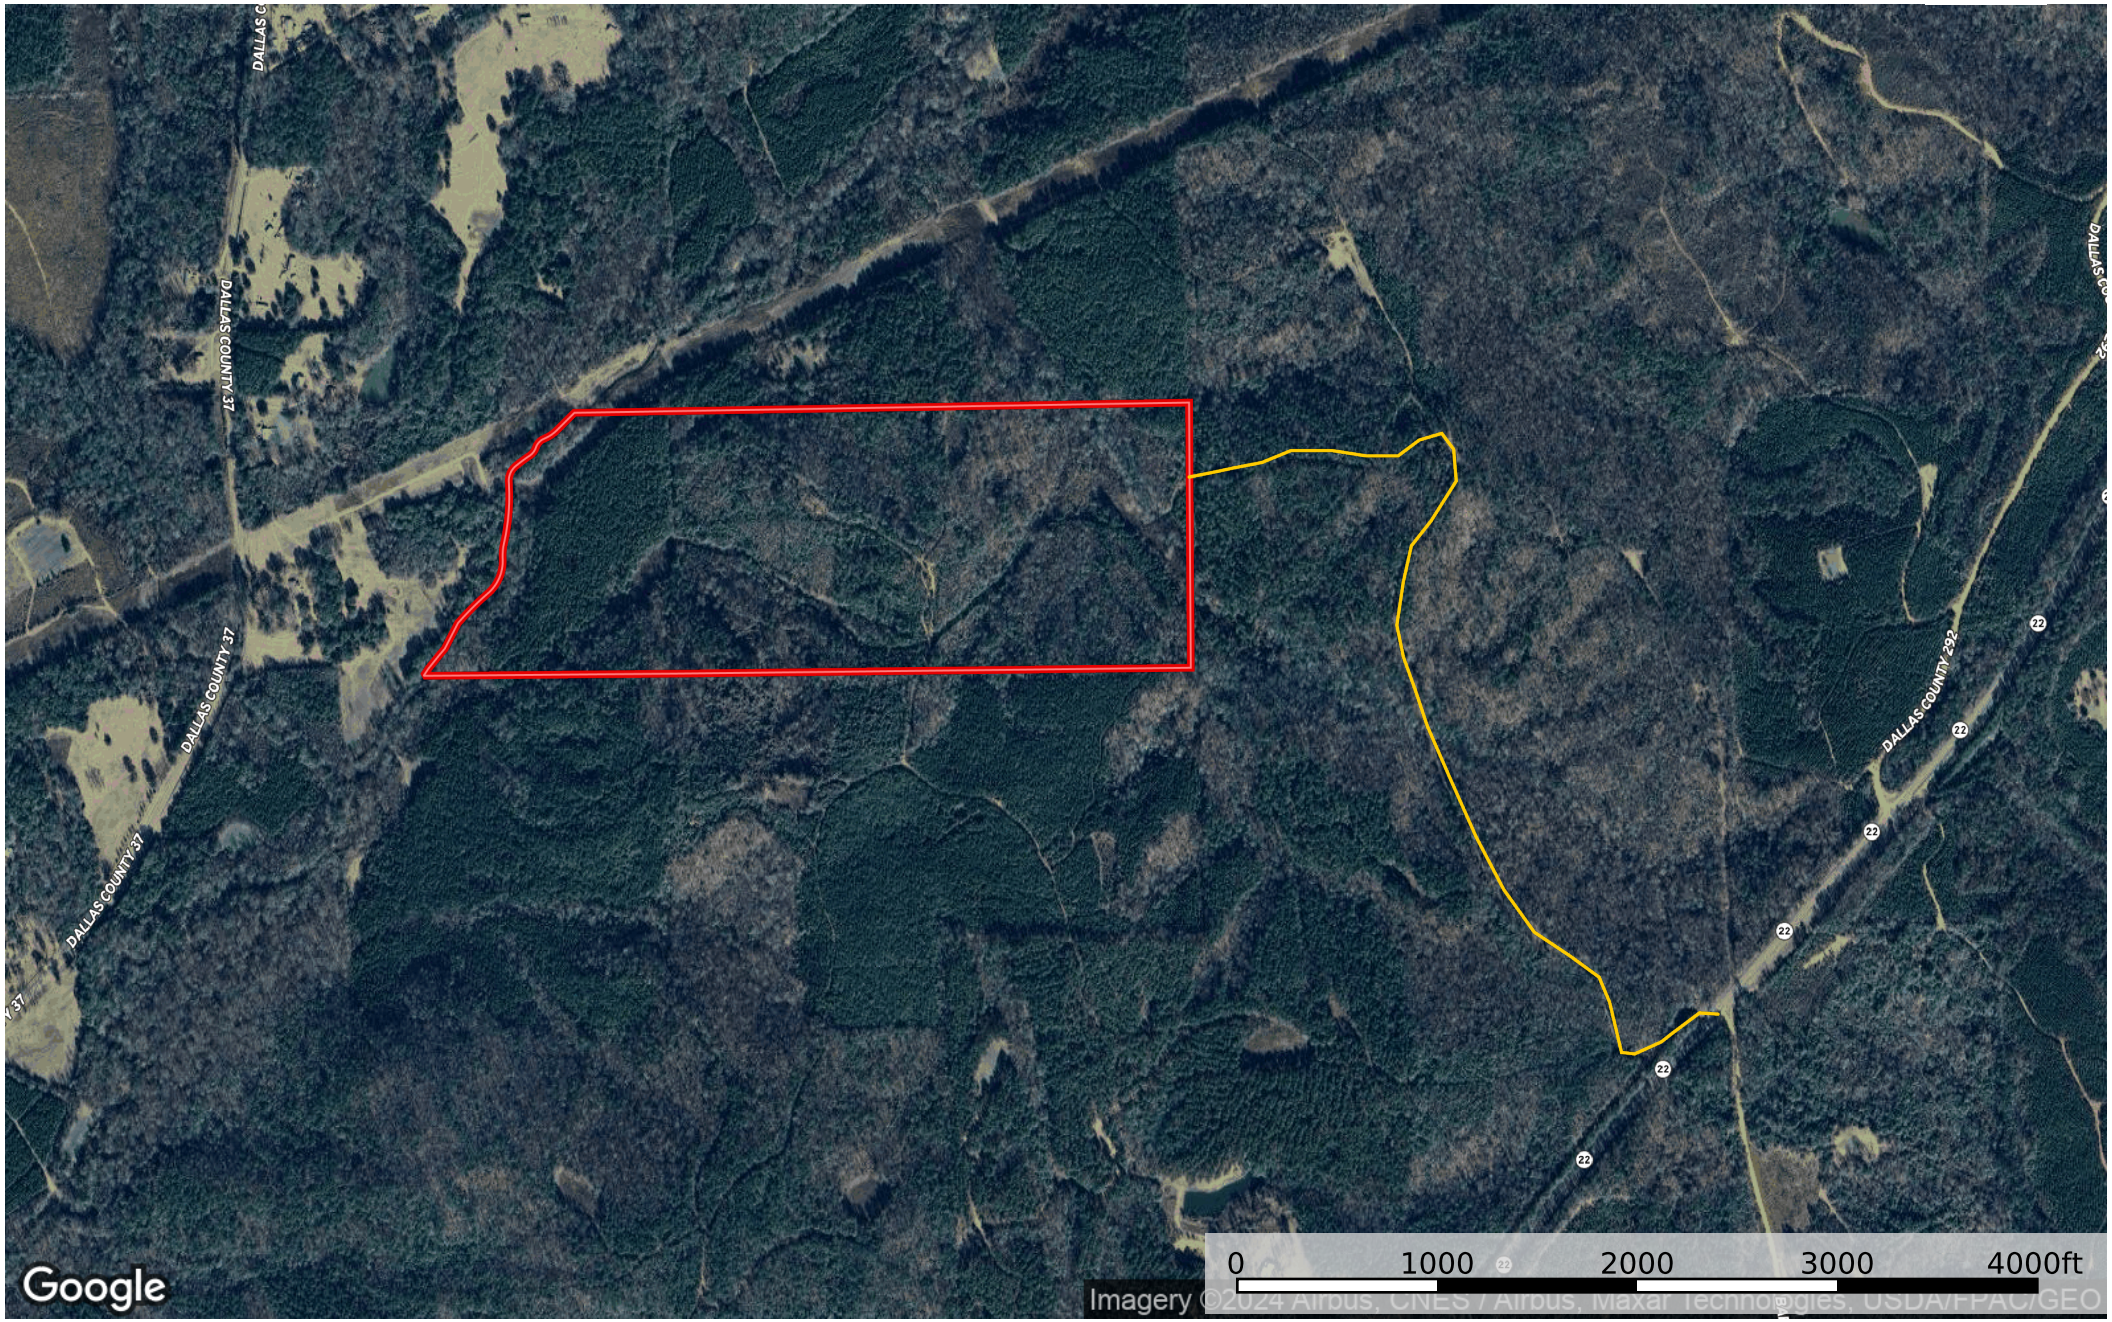

105 acres Dallas County Gray

Dallas County, Alabama, 105 AC +/-

Primary Road Boundary