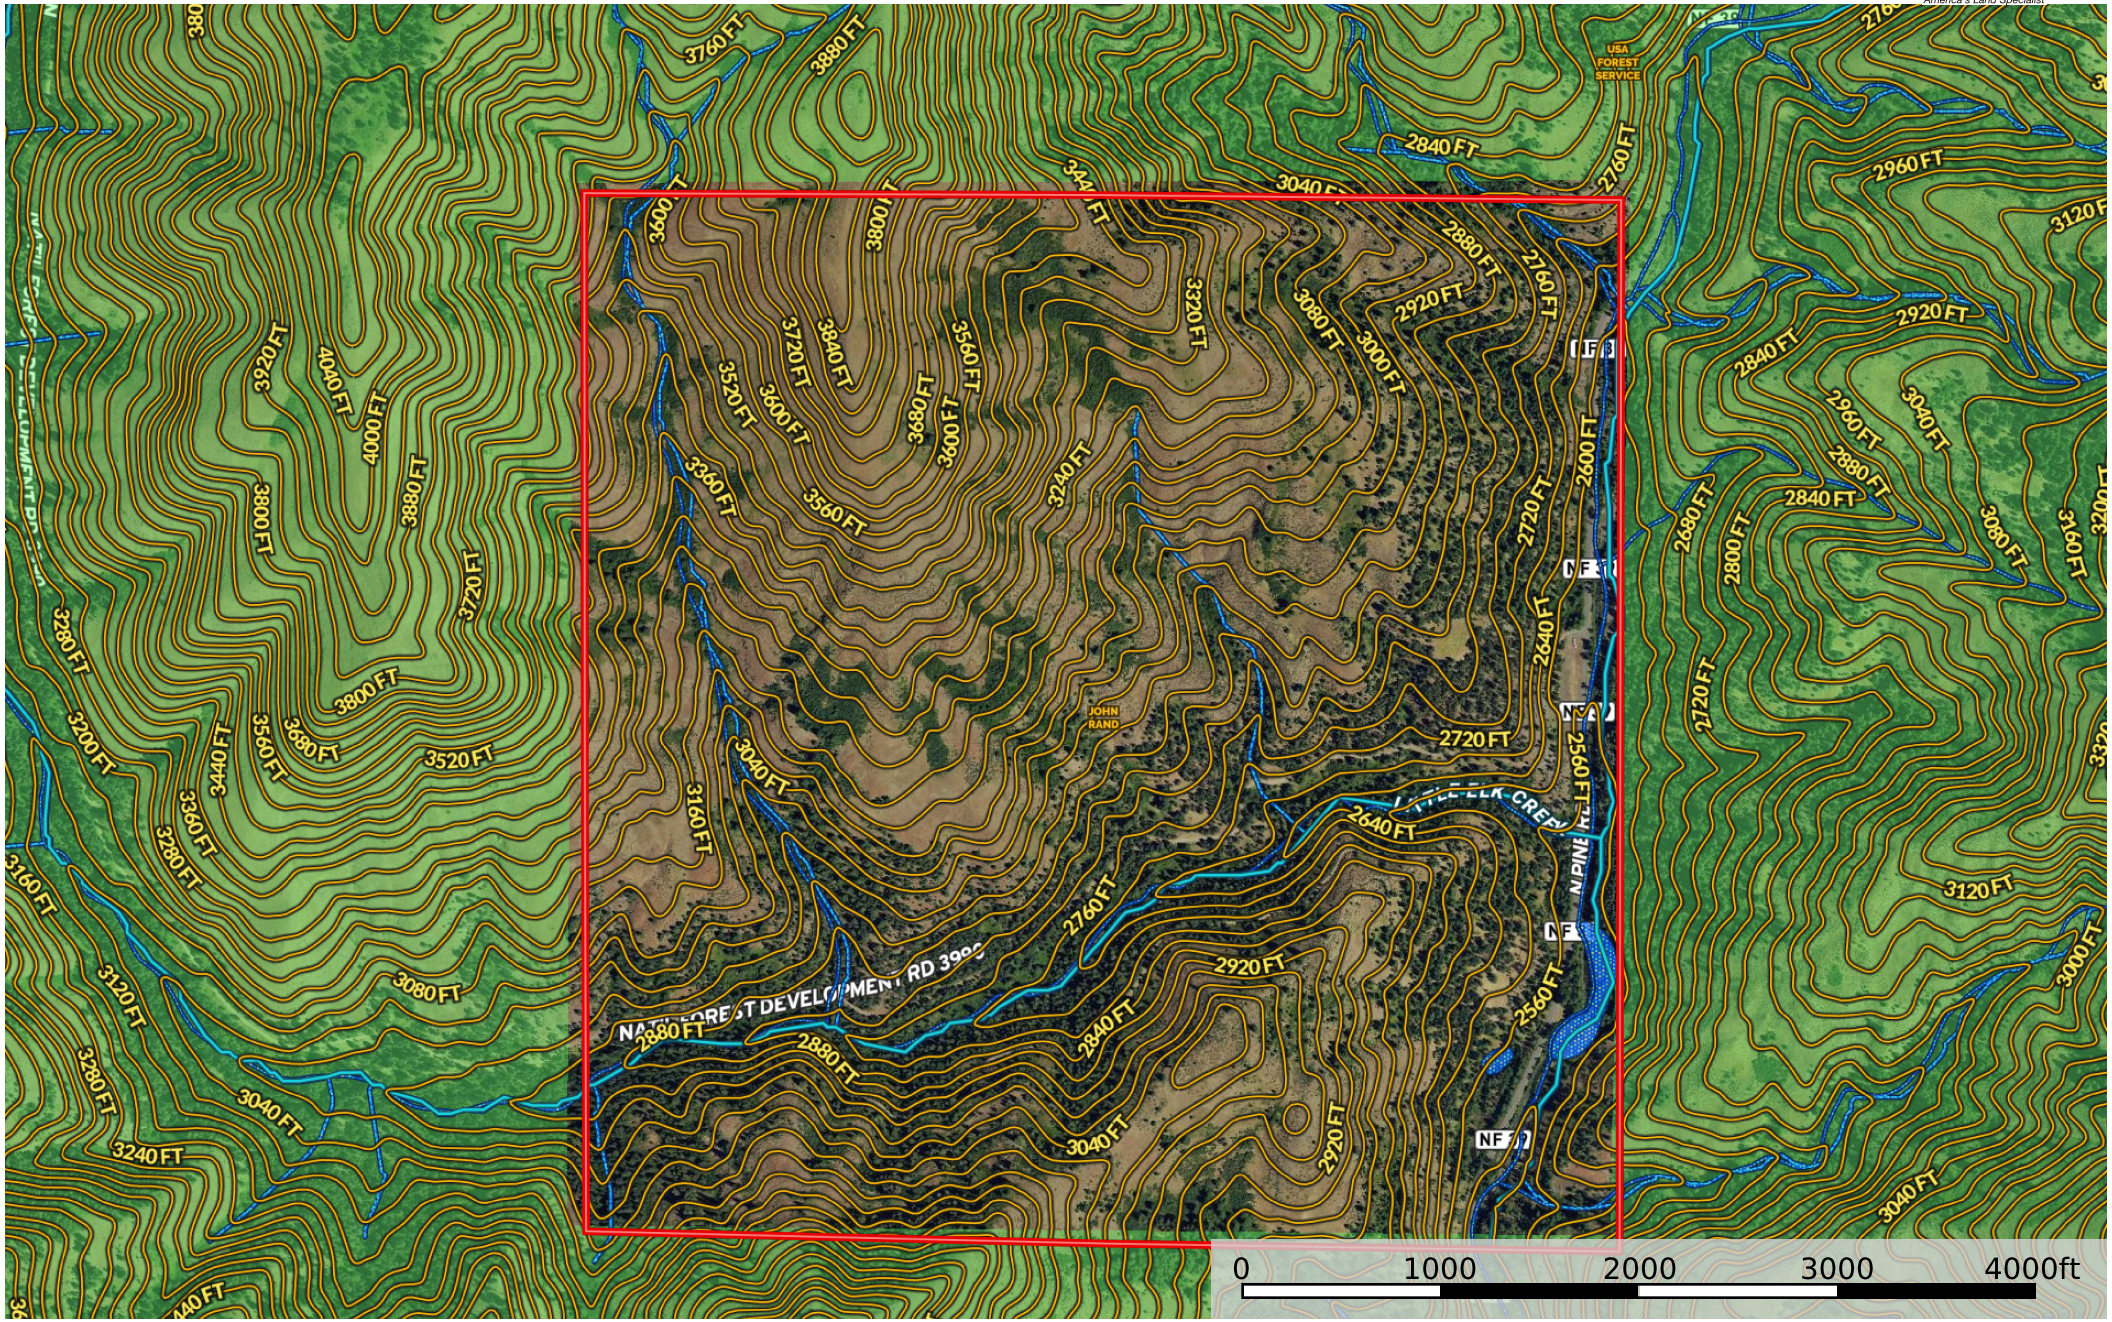

Little Elk Creek Topo

Baker County, Oregon, 630 AC +/-

Julie Mansfield Smith
 P: 15415196891 coppercreeklandco@gmail.com 41909 Cupper Creek Rd

The information contained herein was obtained from sources deemed to be reliable. Land id™ Services makes no warranties or guarantees as to the completeness or accuracy thereof.