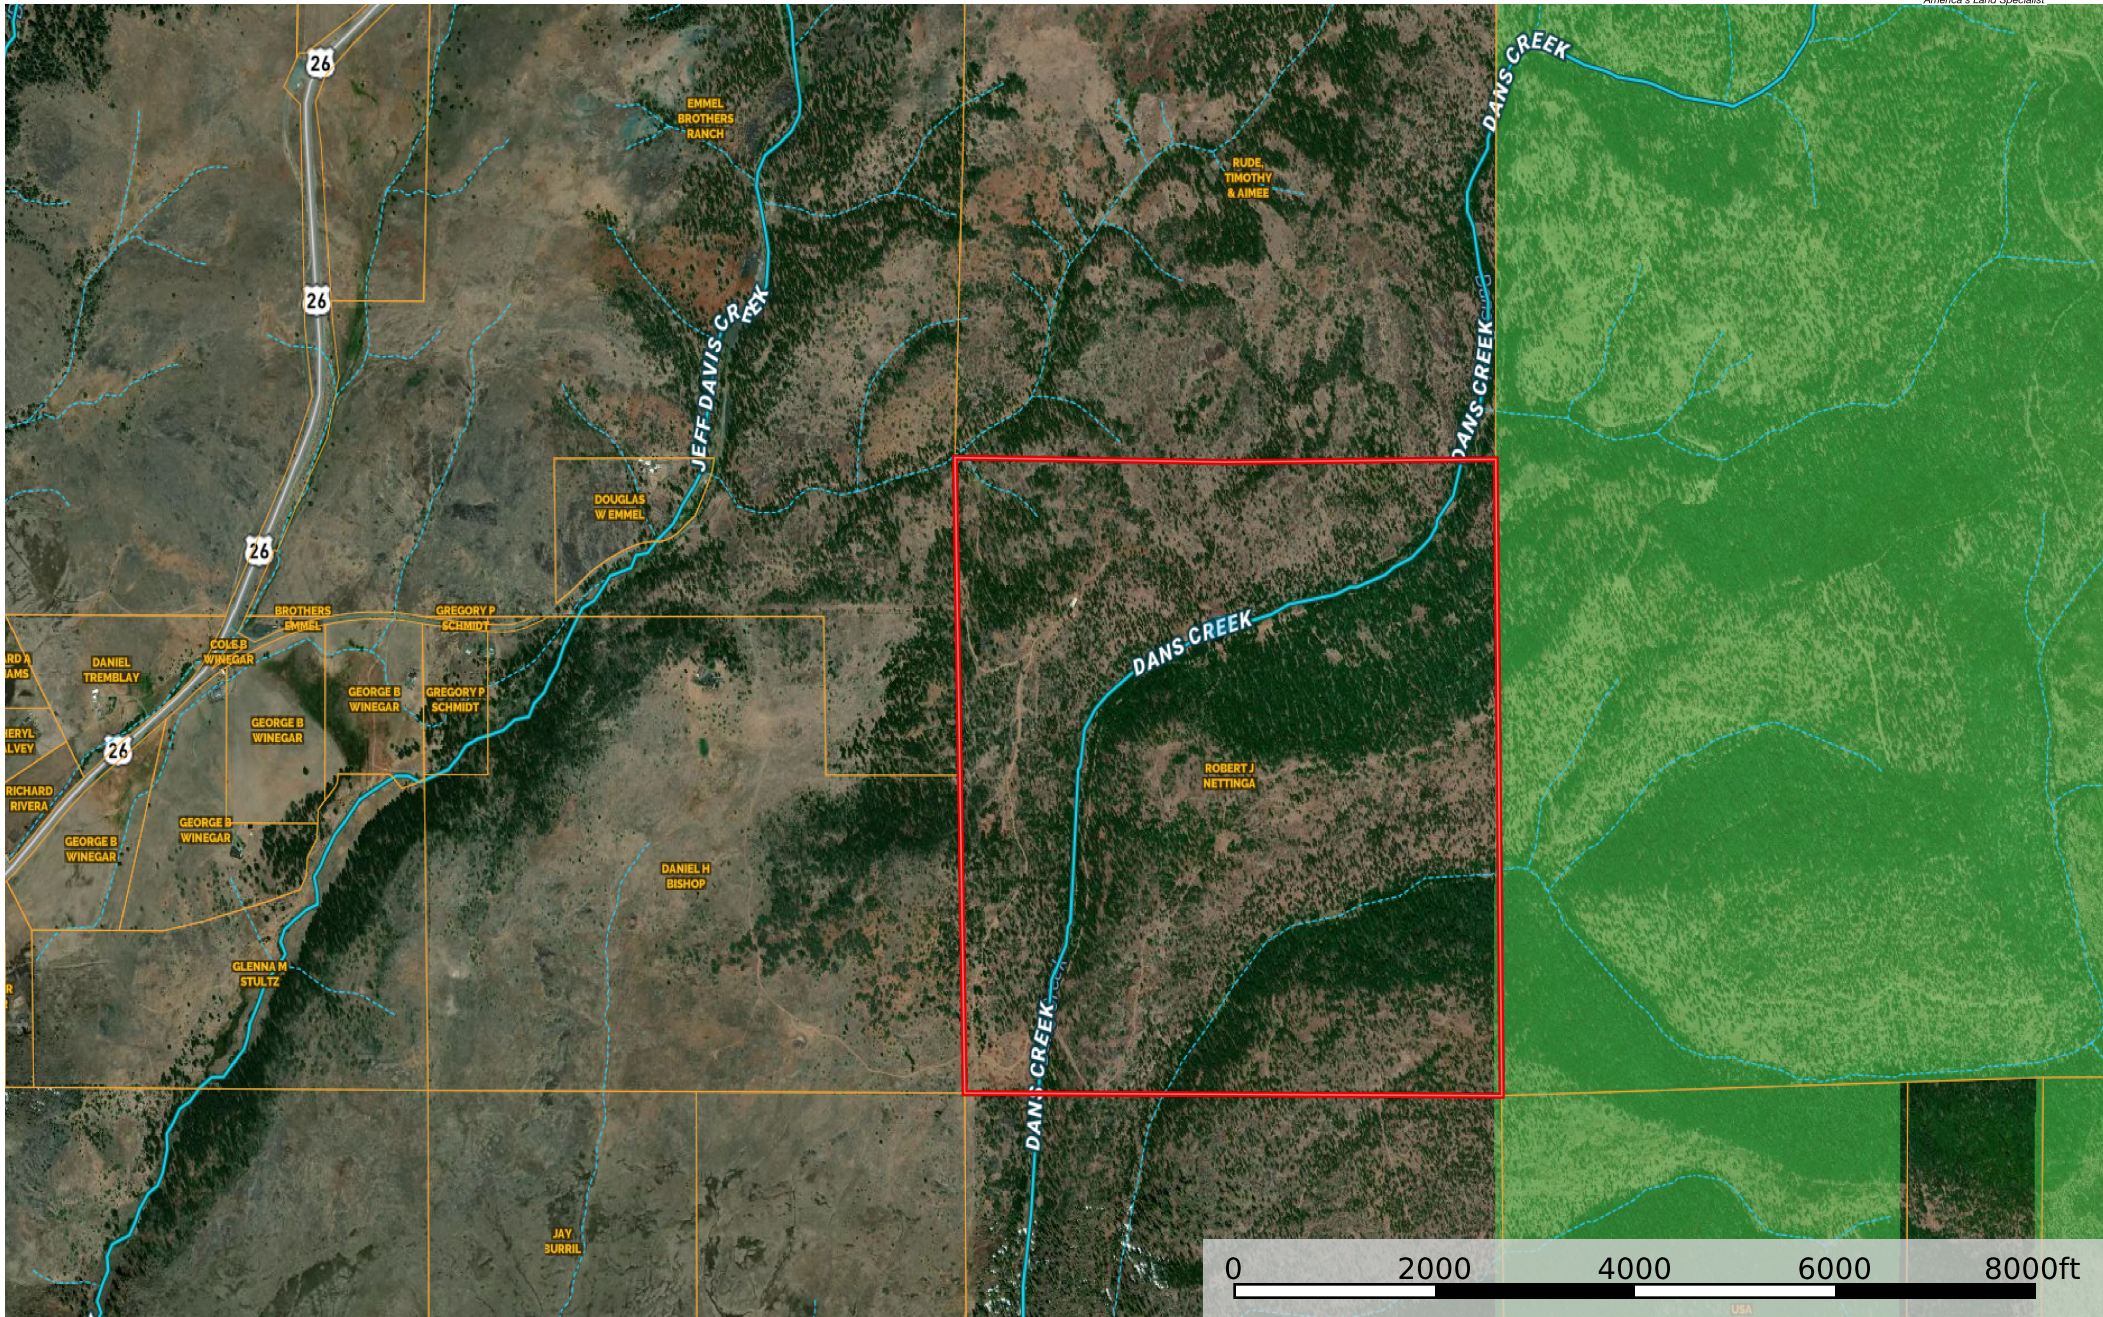

C4Ever Ranch Topo

Grant County, Oregon, 640 AC +/-

- Boundary
- Pond / Tank
- Forest Service
- State Land
- Fish and Wildlife
- National Park
- Other
- BLM
- Local Government
- Stream, Intermittent
- River/Creek
- Water Body