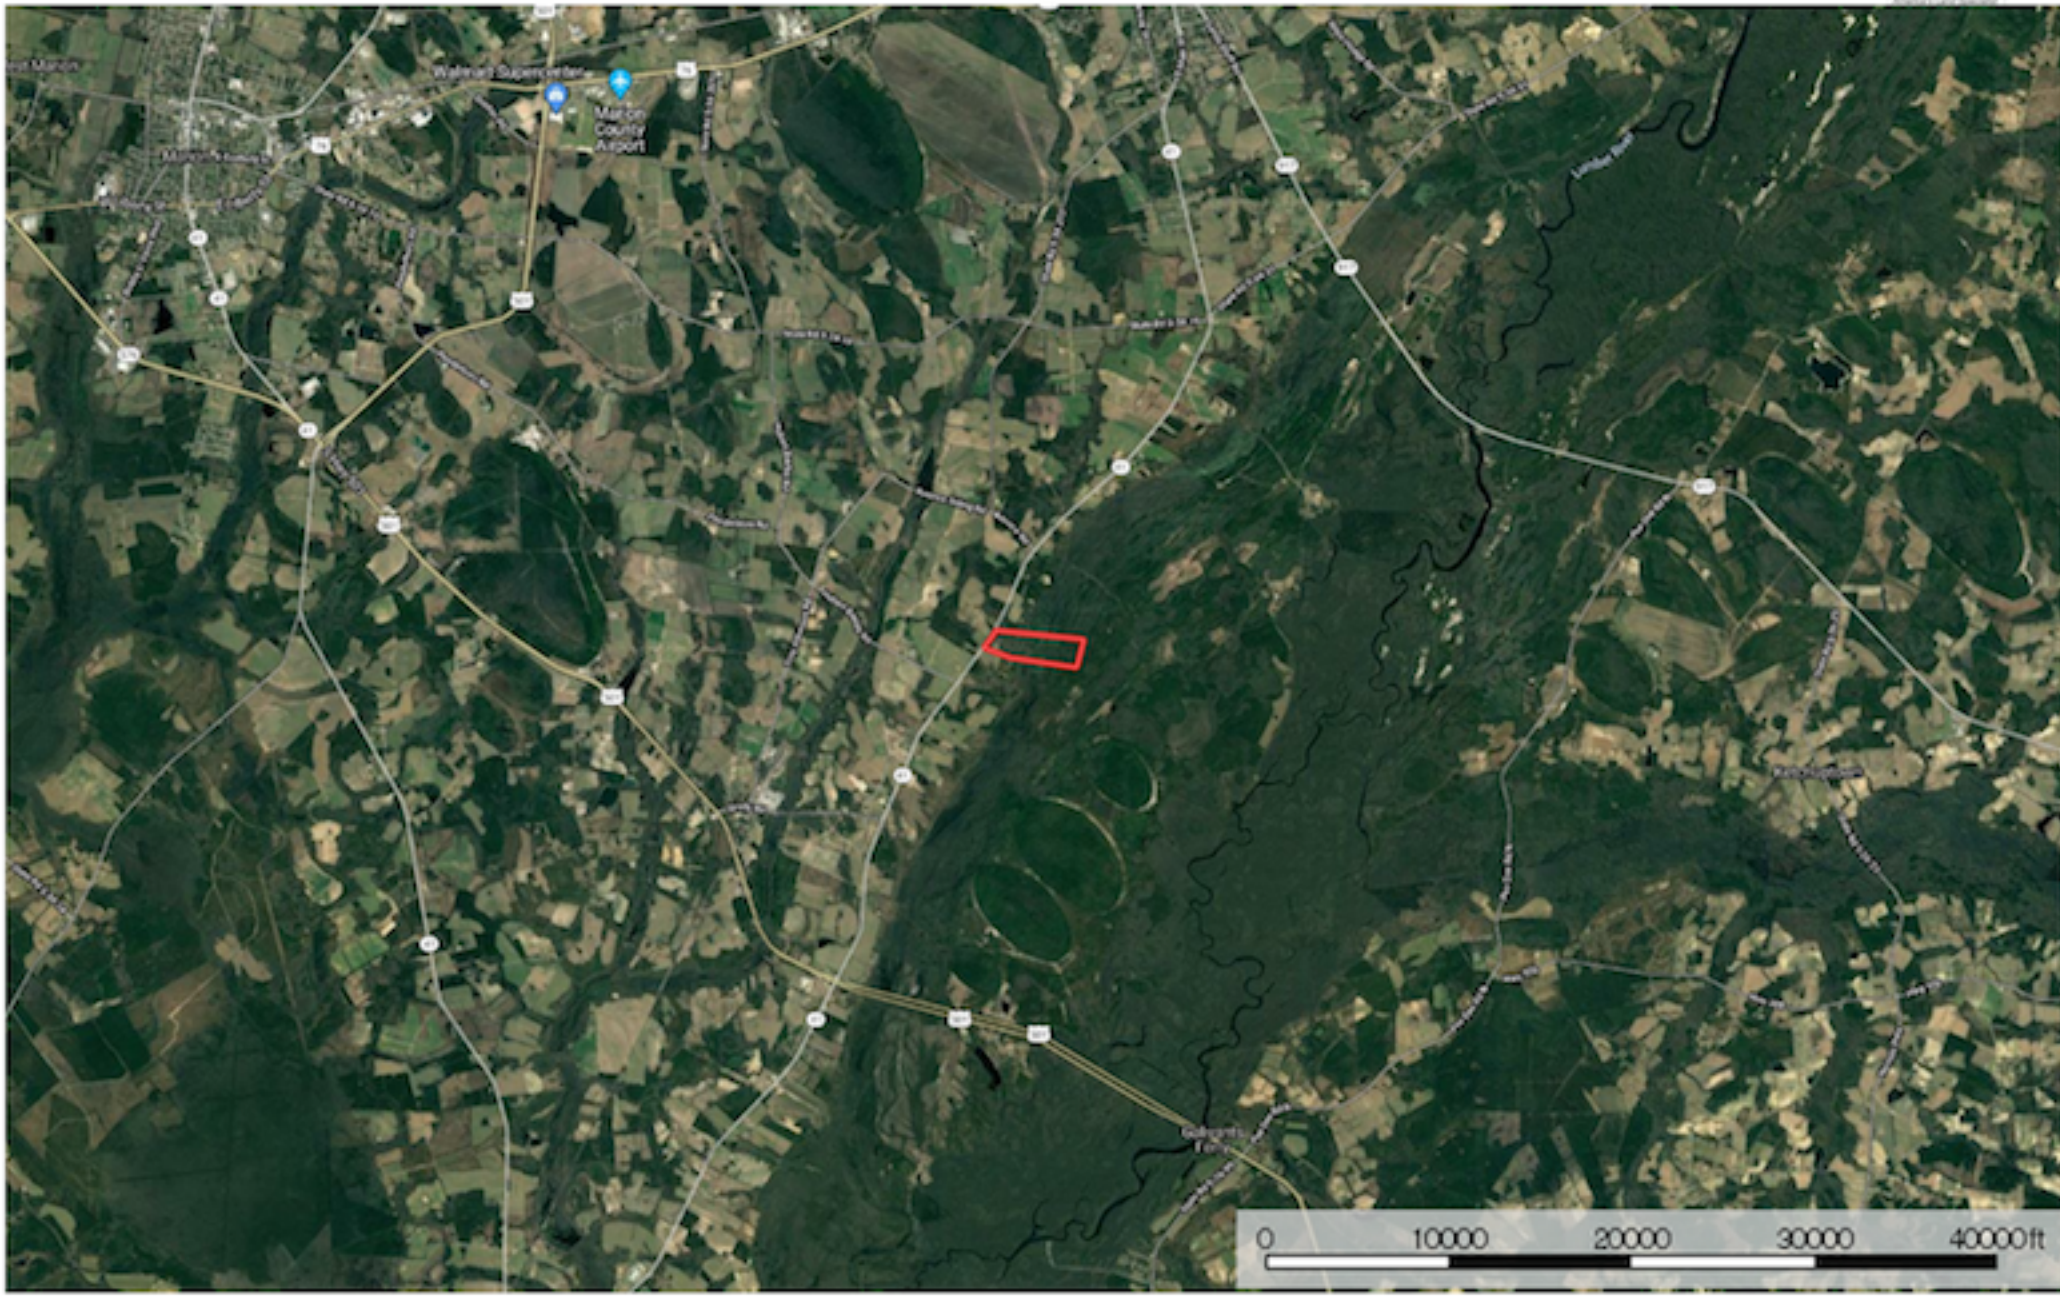

111 ac Worrell Marion JB
Marion County, South Carolina, 111 AC +/-

 Boundary