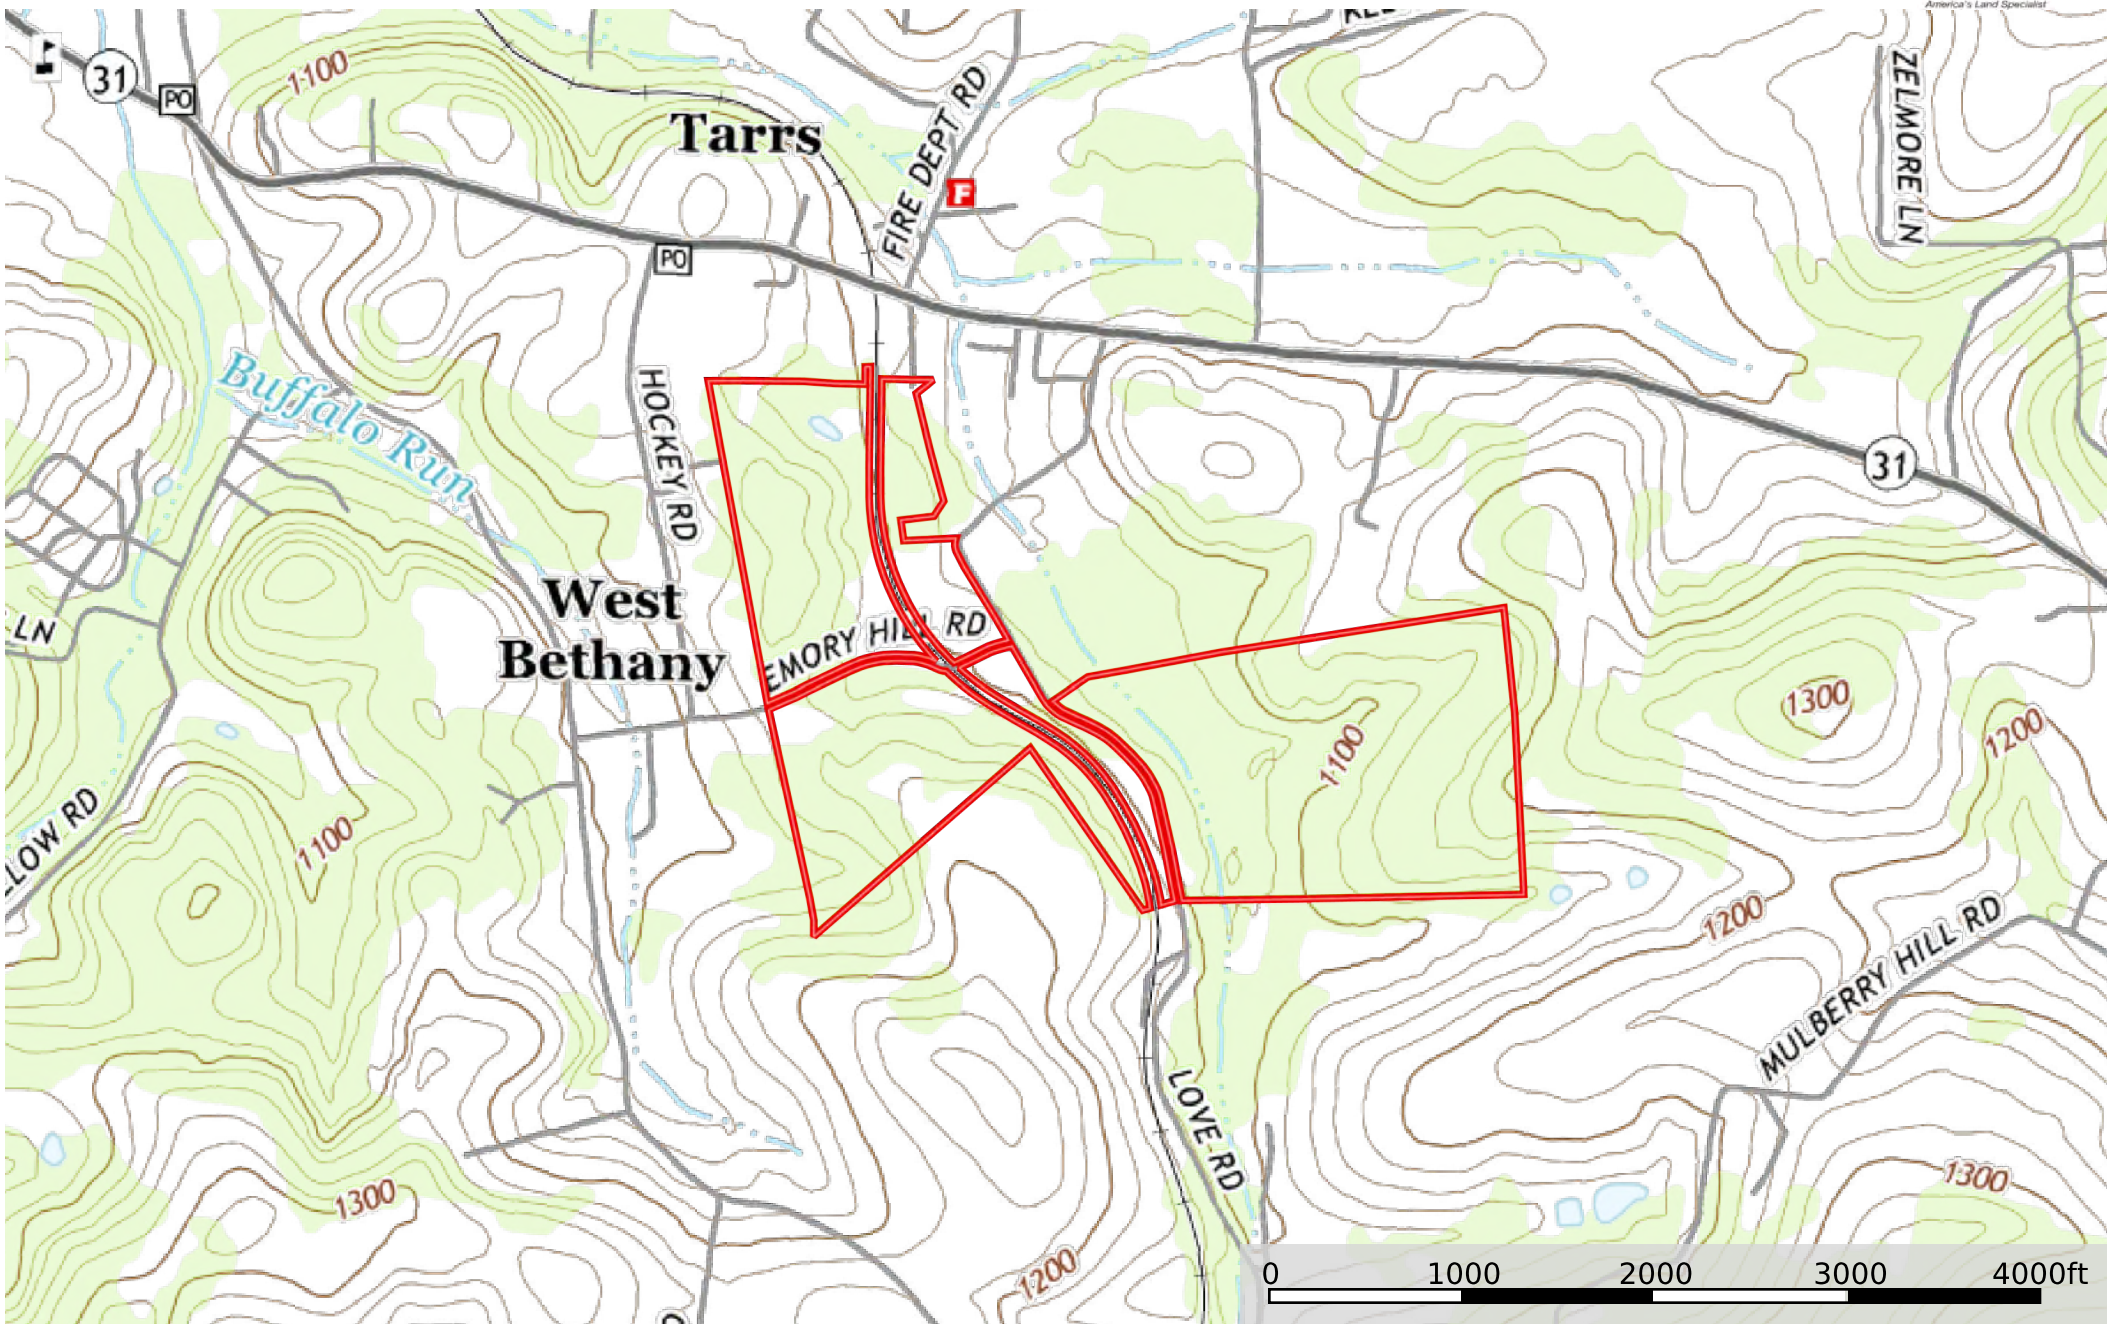

Love Rd Westmoreland County - 132 acres  
Westmoreland County, Pennsylvania, 132 AC +/-

 Boundary