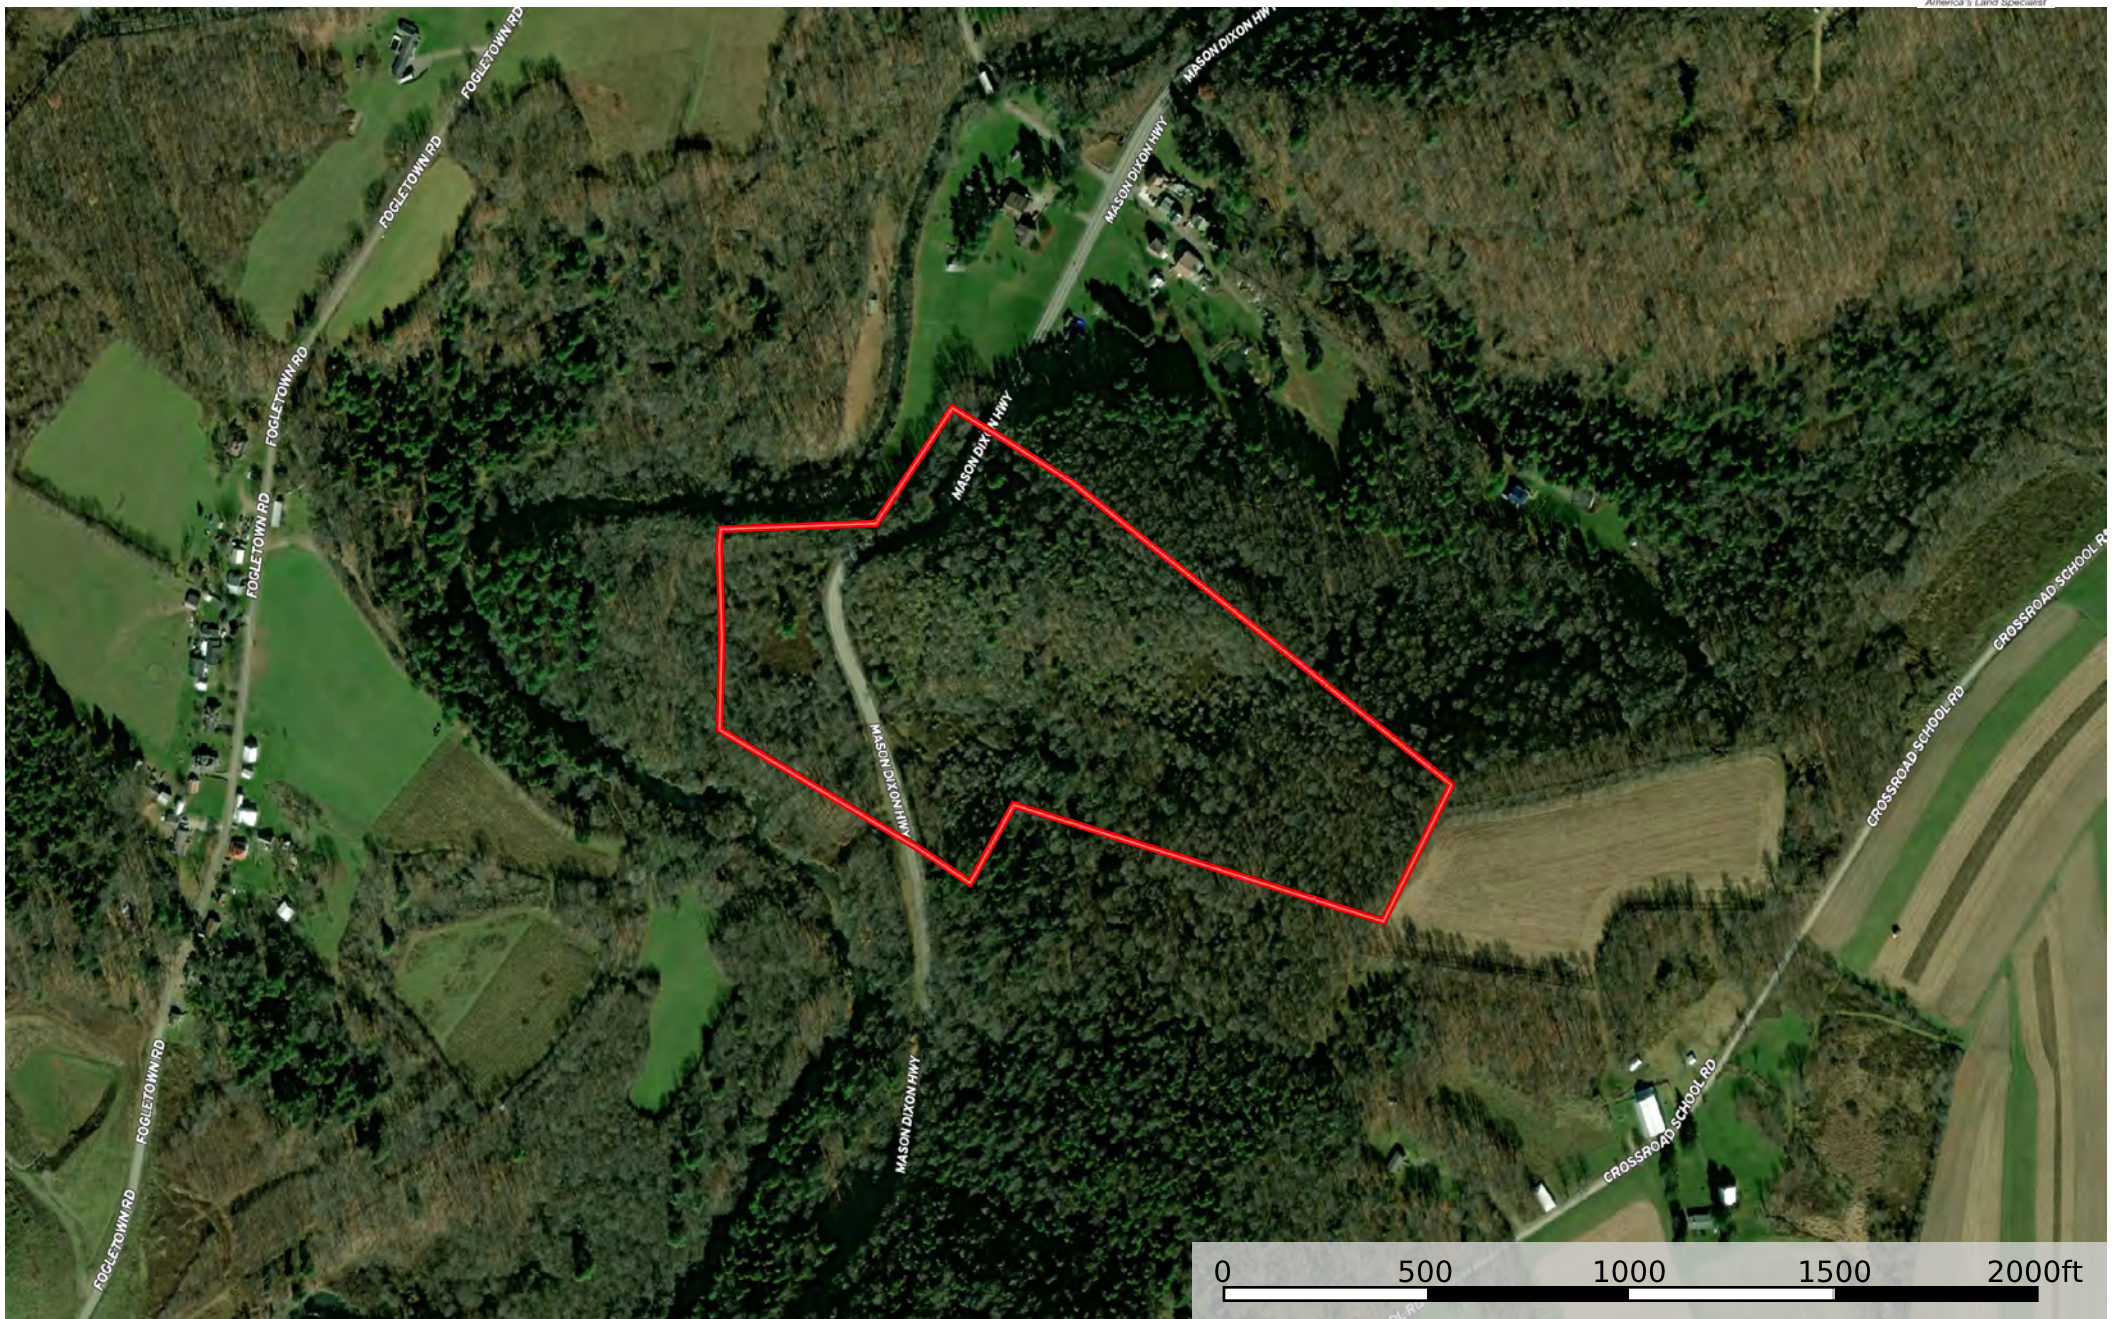

# Mason Dixon Hwy., Somerset County - 29 acres

Somerset County, Pennsylvania, 29 AC +/-

 Boundary

**Benjamin Beck**  
P: 724-747-5979

[bbeck@mossyoakproperties.com](mailto:bbeck@mossyoakproperties.com)

511 Skyline Dr. Belle Vernon PA 15012