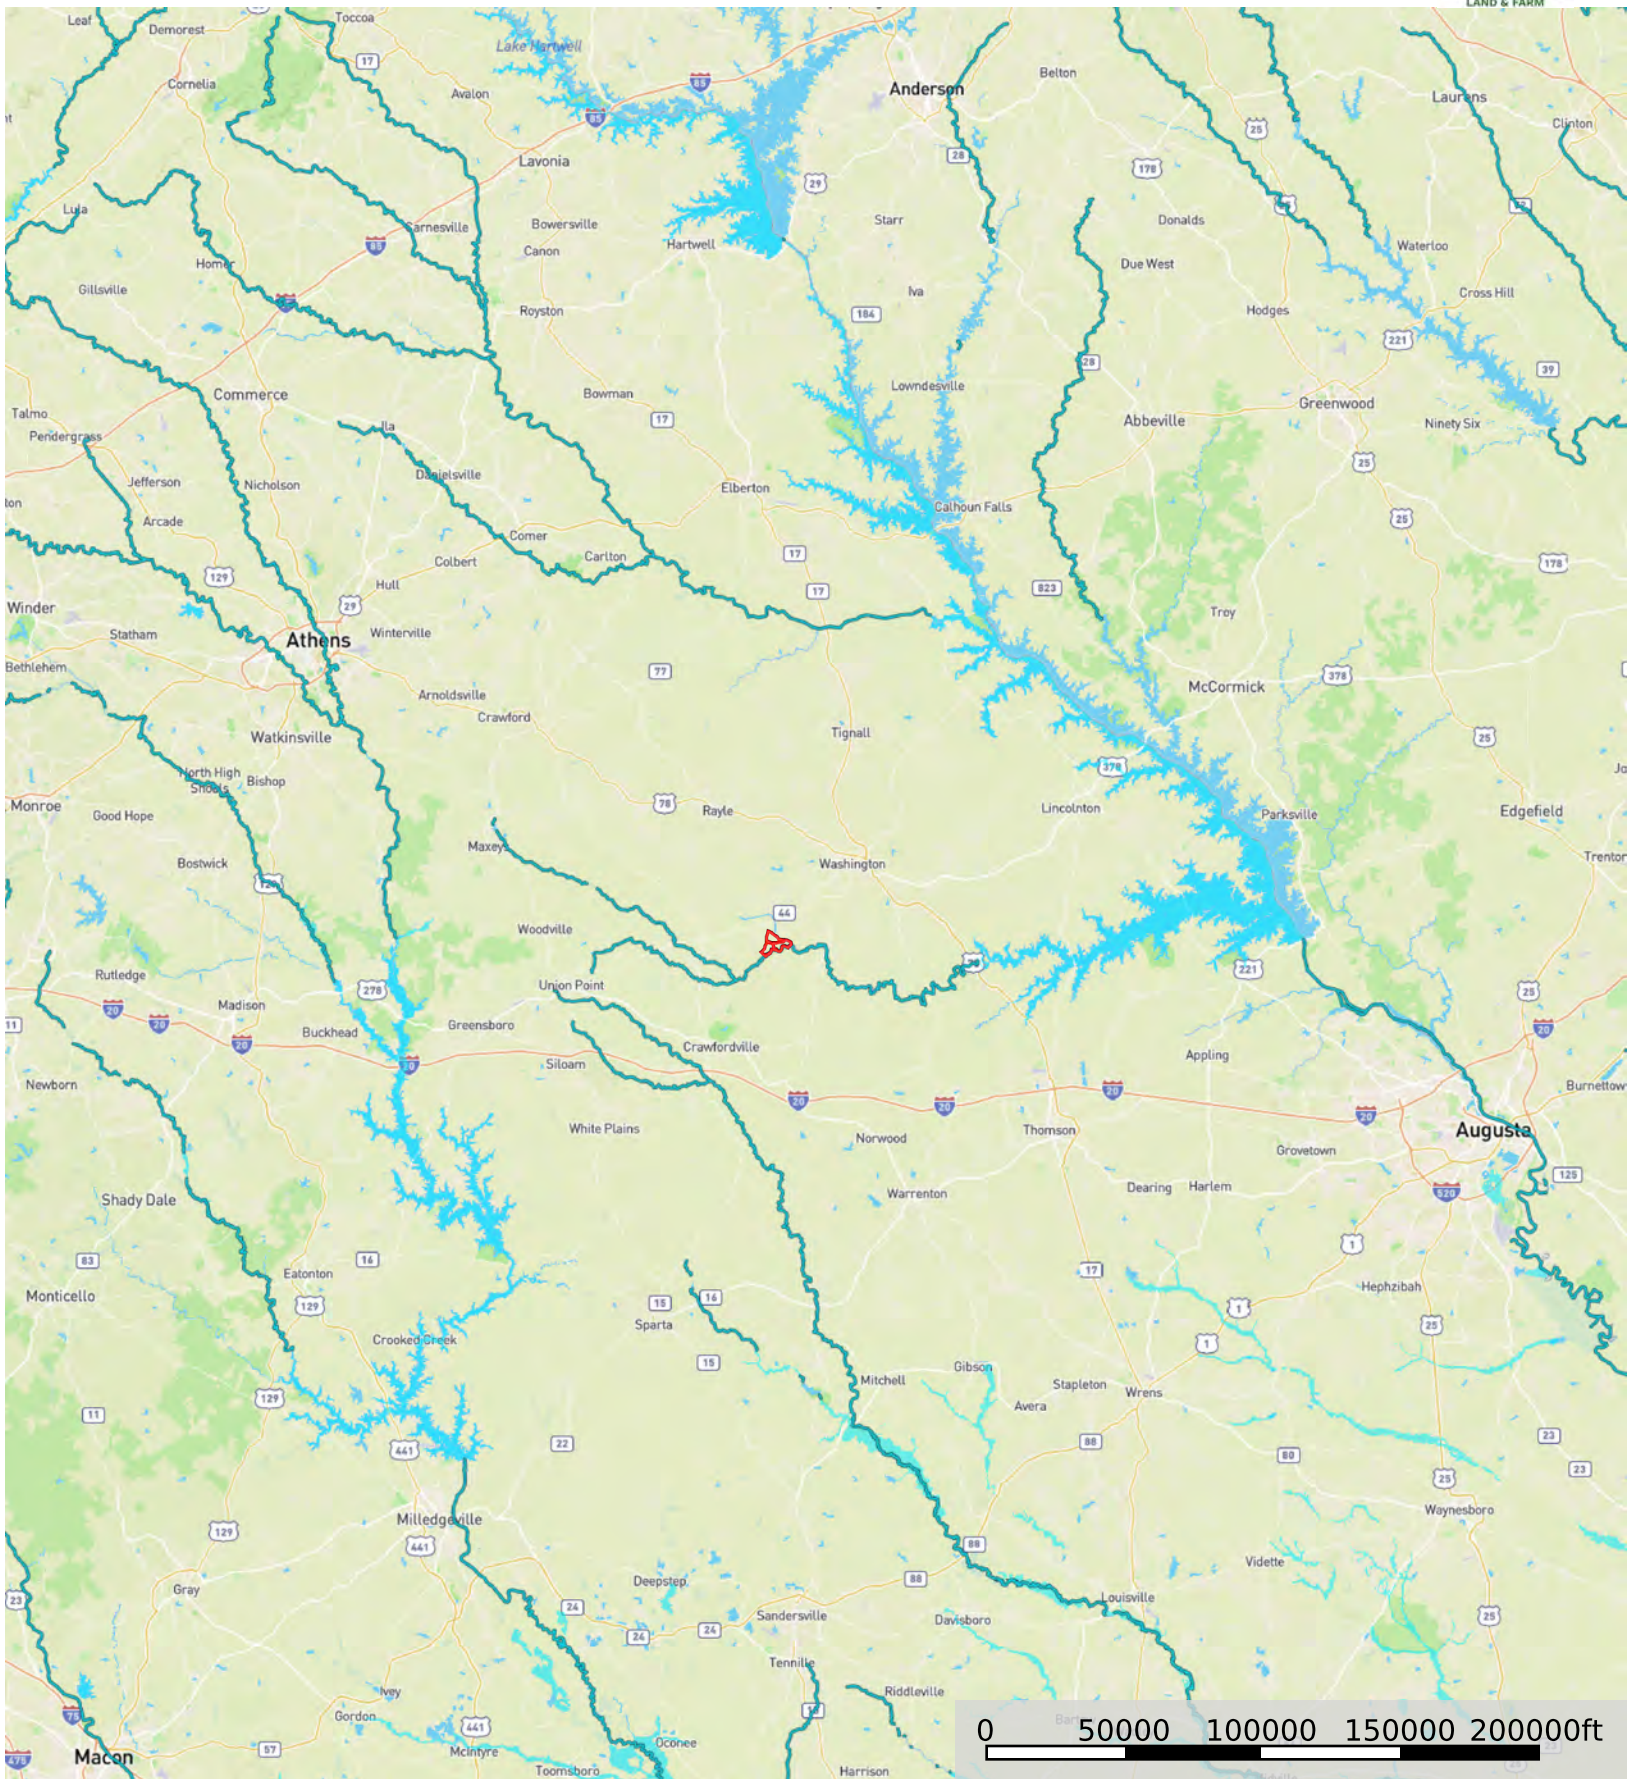

# Kettle Creek at the Little River

Georgia, 972.3 AC +/-

- Boundary
- Stream, Intermittent
- River/Creek
- Water Body