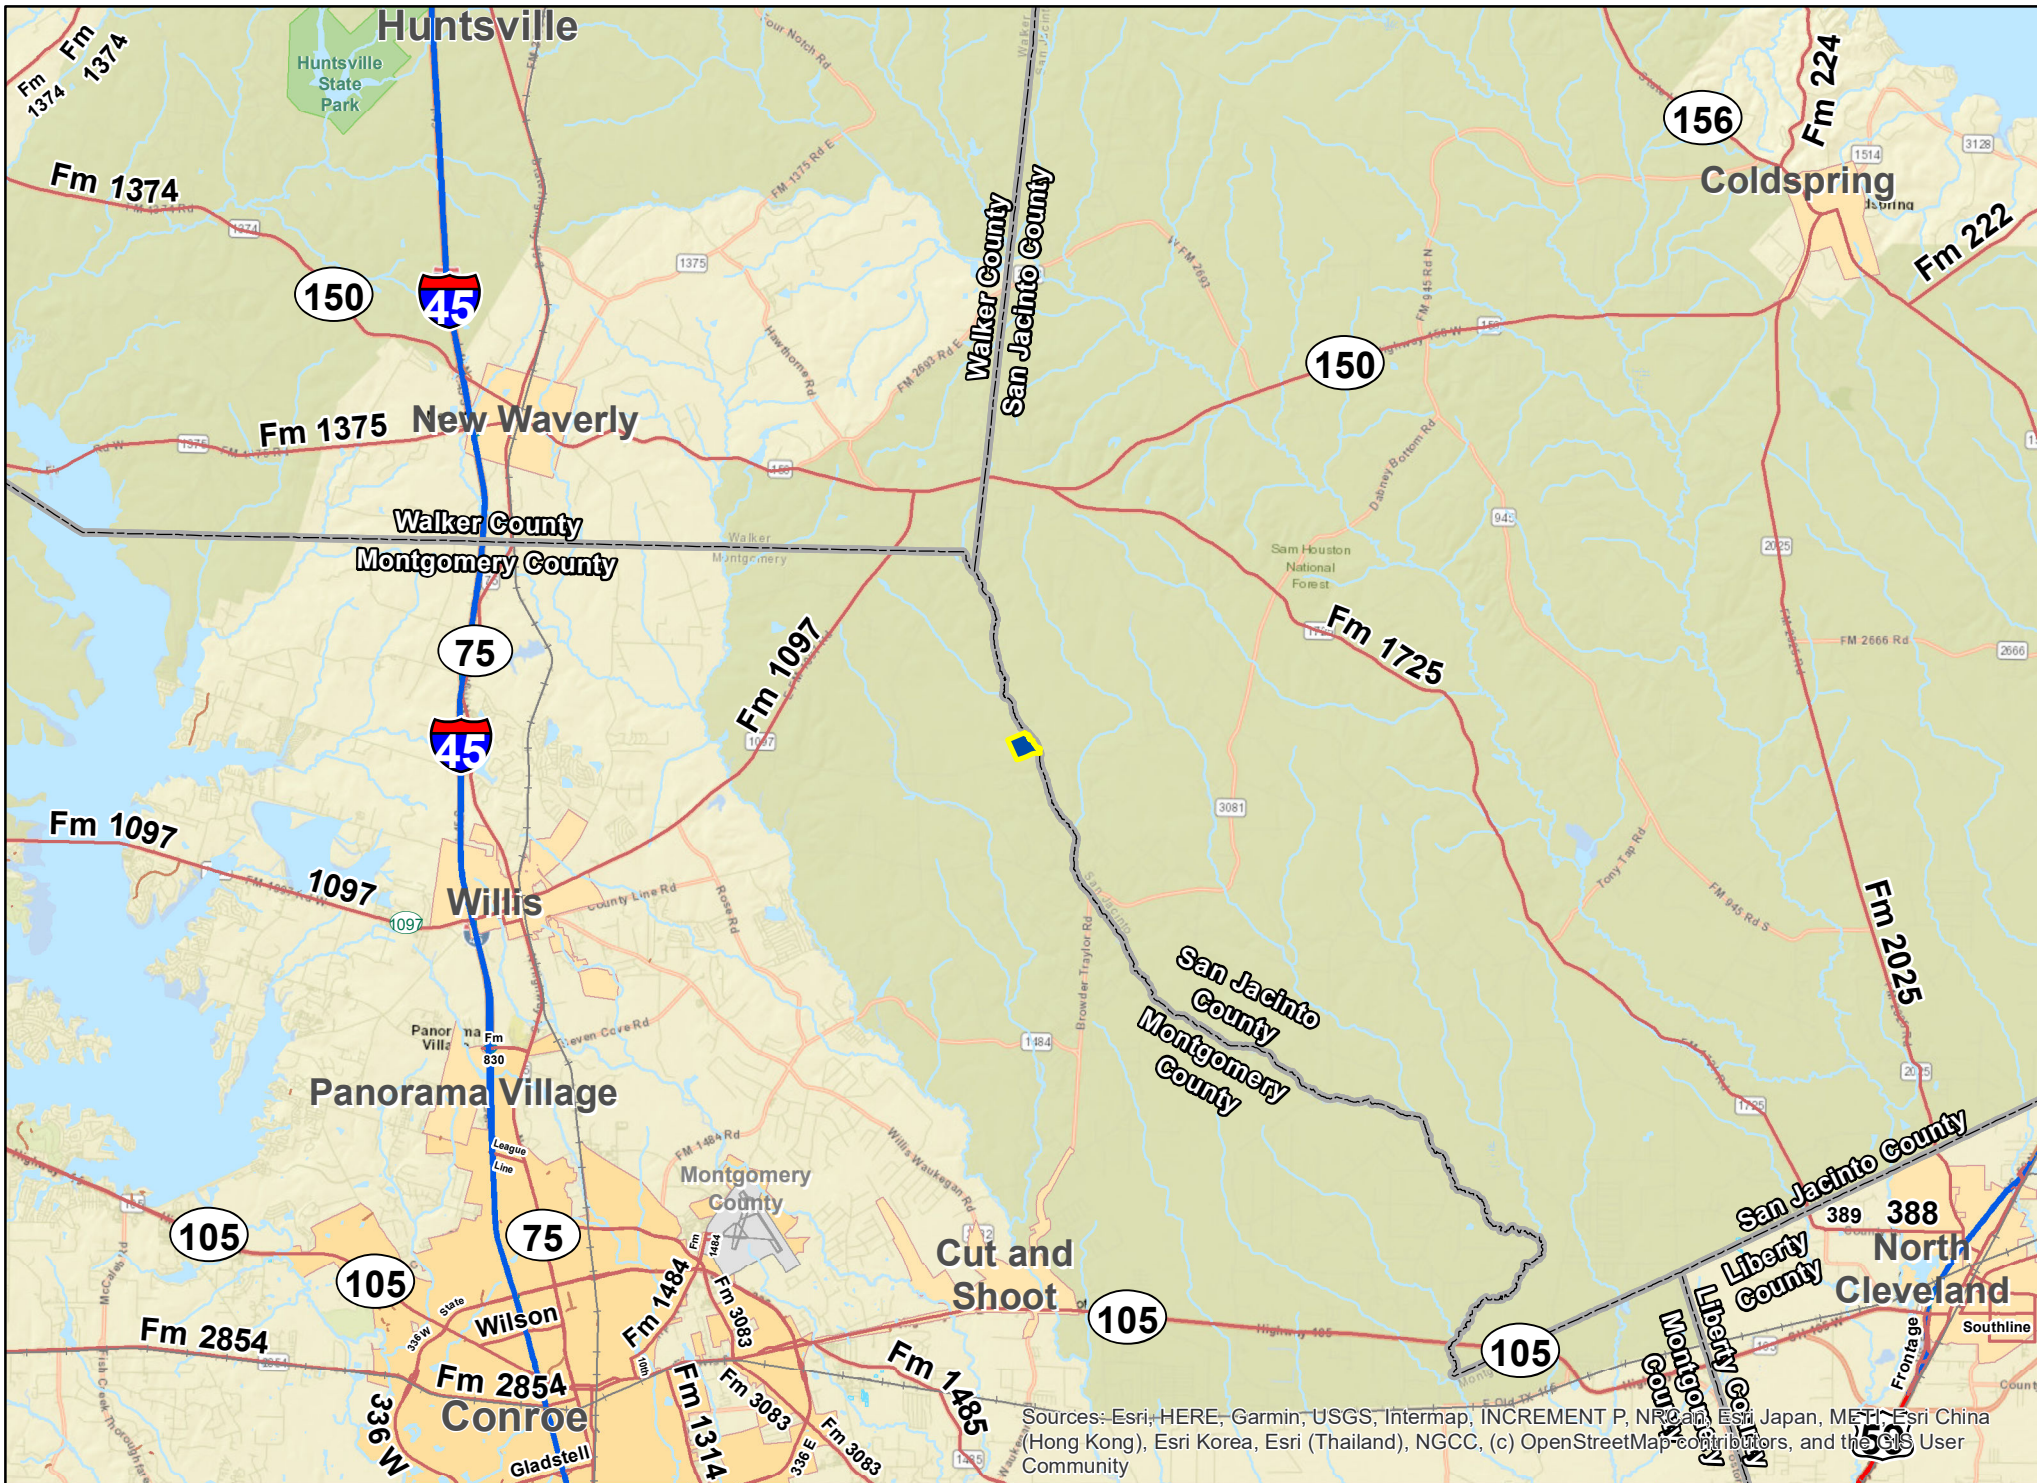

Sources: Esri, HERE, Garmin, USGS, Intermap, INCREMENT P, NRCan, Esri Japan, METI, Esri China (Hong Kong), Esri Korea, Esri (Thailand), NGCC, (c) OpenStreetMap contributors, and the GIS User Community

83.386 Acres | Tanyard Road | Montgomery Co., Texas

For illustration purposes only.

Sources: Esri, HERE, Garmin, USGS, Intermap, INCREMENT P, NRCan, Esri Japan, METI, Esri China (Hong Kong), Esri Korea, Esri (Thailand), NGCC, (c) OpenStreetMap contributors, and the GIS User Community

83.386 Acres | Tanyard Road | Montgomery Co., Texas

For illustration purposes only.

Subject

83.386 Acres | Tanyard Road | Montgomery Co., Texas

For illustration purposes only.