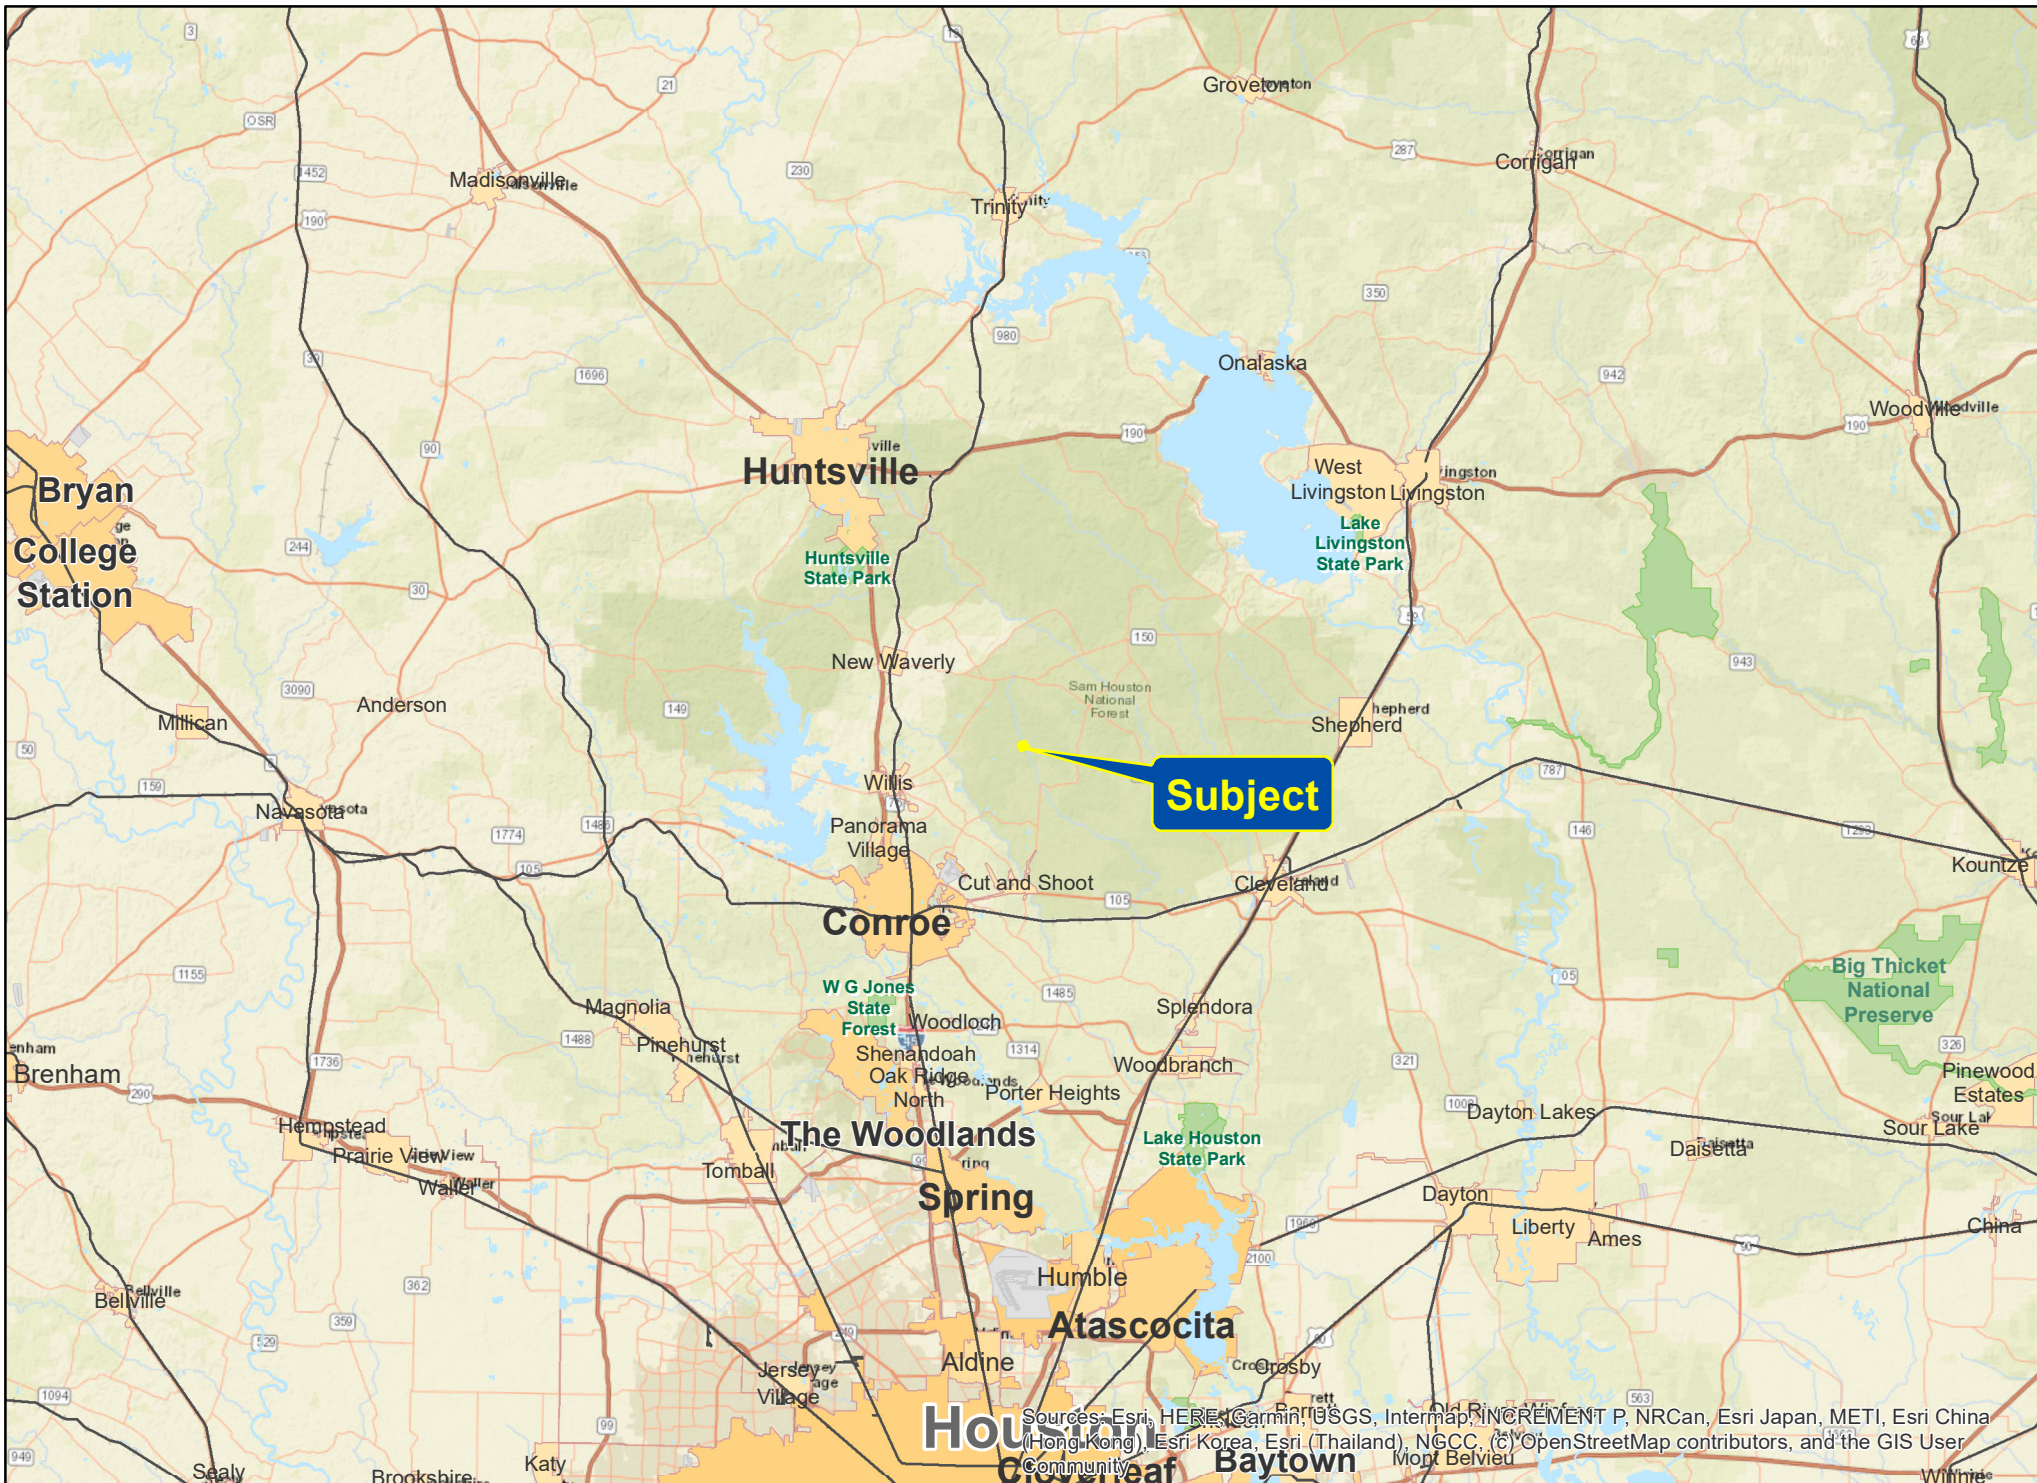

Subject

83.386 Acres | Tanyard Road | Montgomery Co., Texas

For illustration purposes only.