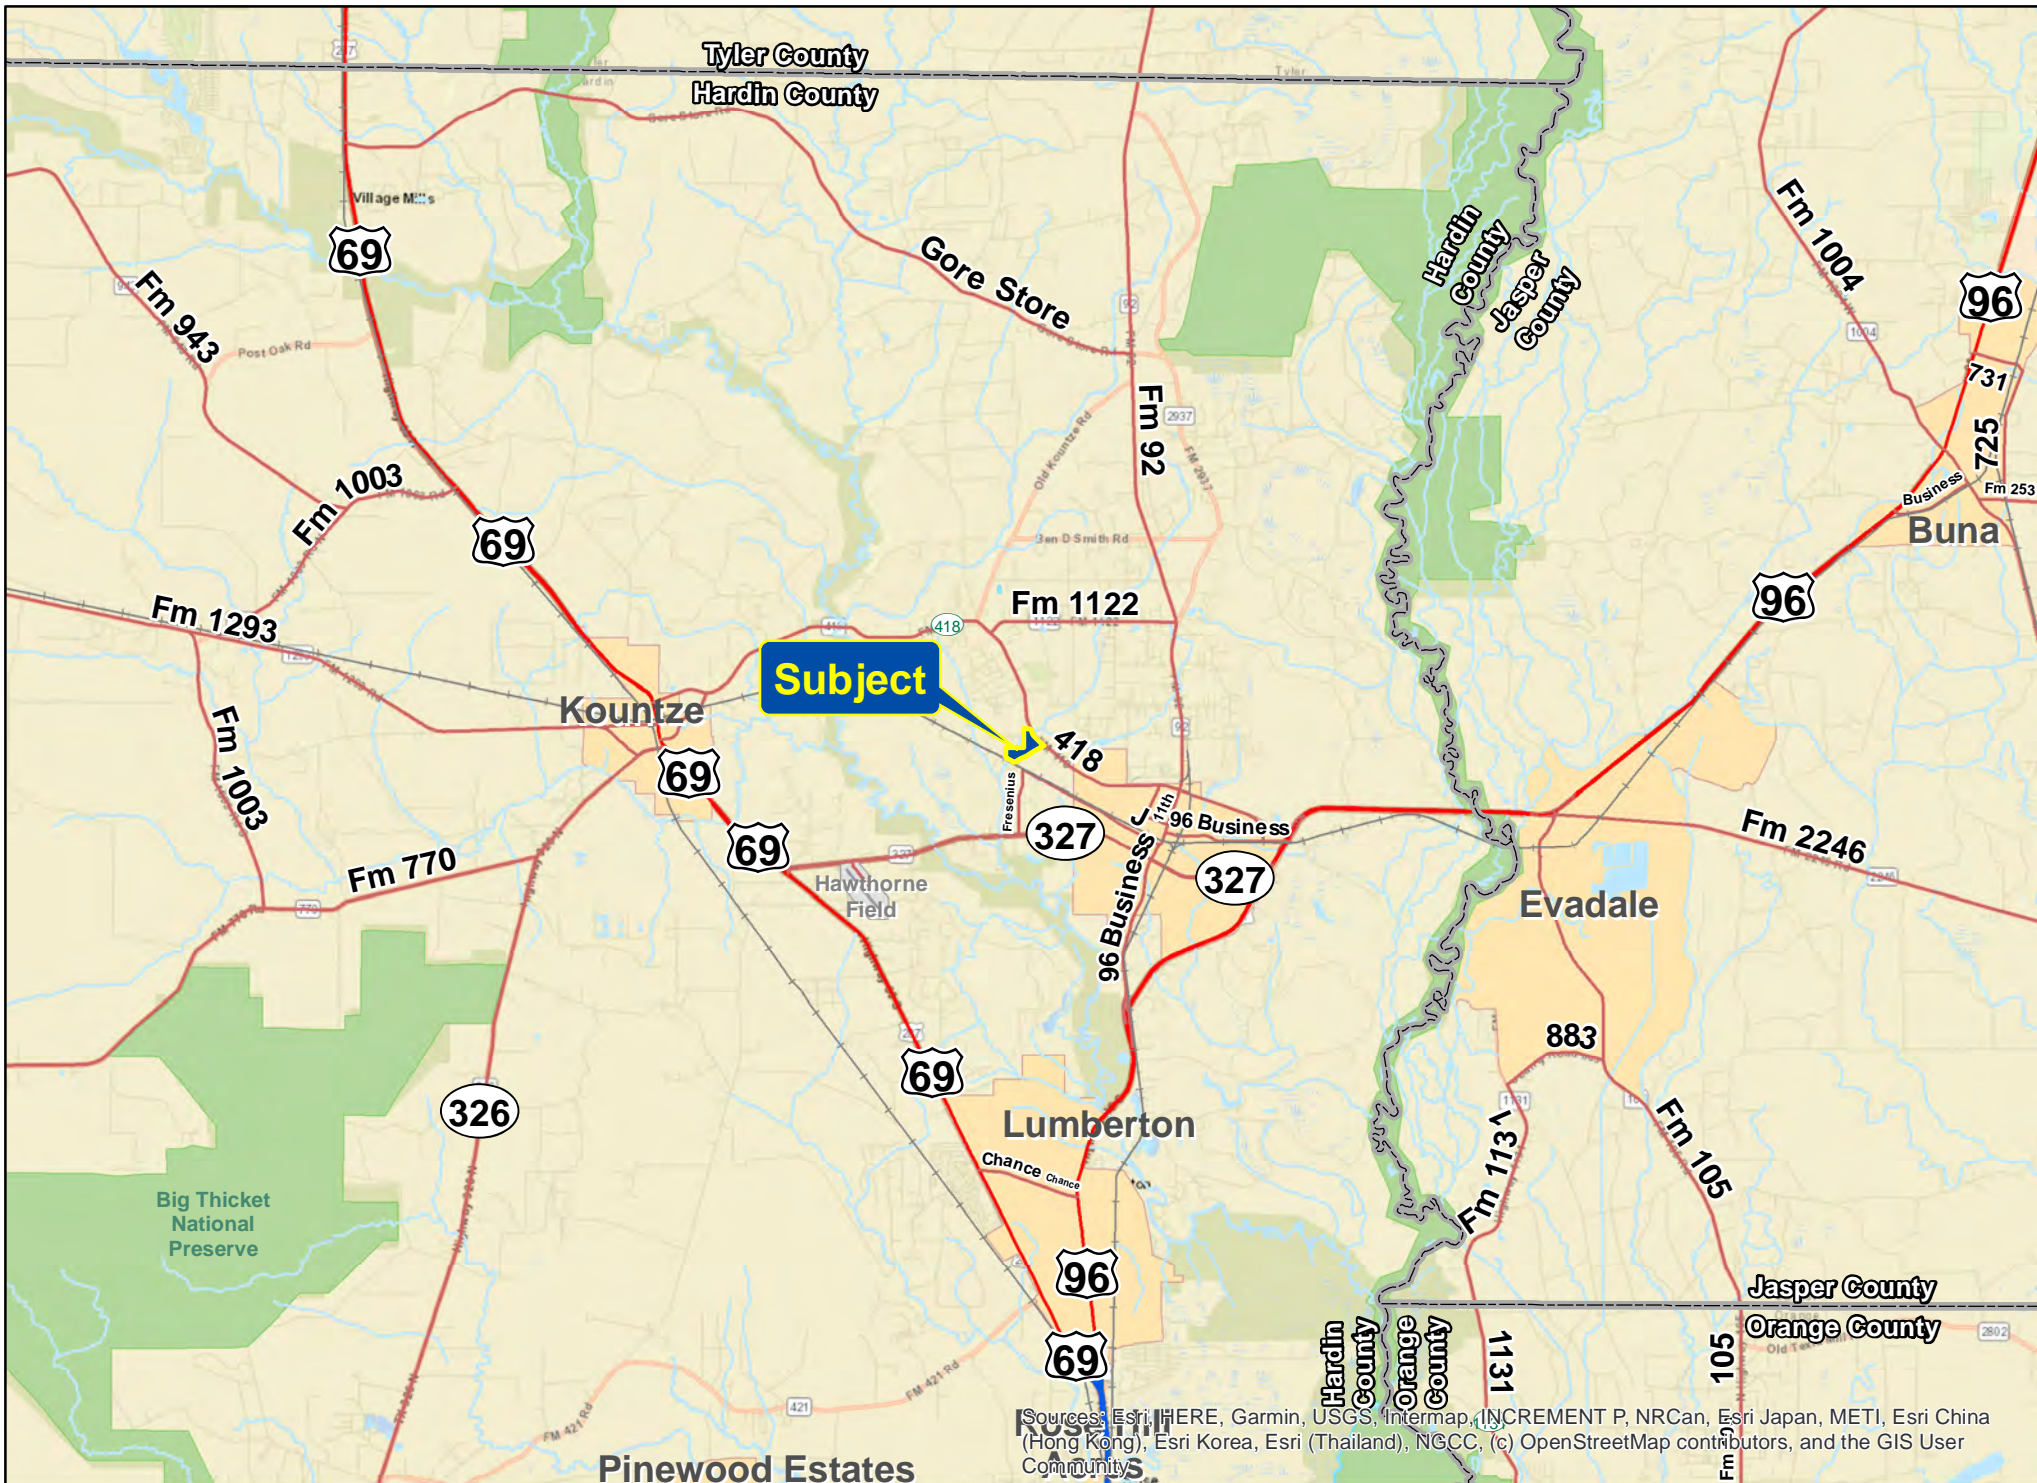

Sources: Esri, HERE, Garmin, USGS, Intermap, INCREMENTAL, PNRCA, Esri Japan, METI, Esri China (Hong Kong), Esri Korea, Esri (Thailand), NGCC, © OpenStreetMap contributors, and the GIS User Community

89 Acres | FM 418 | Hardin County, Texas

01188 - For illustration purposes only.

Sources: Esri, HERE, Garmin, USGS, Intermap, INCREMENT P, NRCan, Esri Japan, METI, Esri China (Hong Kong), Esri Korea, Esri (Thailand), NGCC, (c) OpenStreetMap contributors, and the GIS User Community

89 Acres | FM 418 | Hardin County, Texas

01188 - For illustration purposes only.

**Subject**

Sources: Esri, HERE, Garmin, USGS, Intermap, INCREMENT P, NRCan, Esri Japan, METI, Esri China (Hong Kong), Esri Korea, Esri (Thailand), NGCC, (c) OpenStreetMap contributors, and the GIS User Community

89 Acres | FM 418 | Hardin County, Texas

01188 - For illustration purposes only.