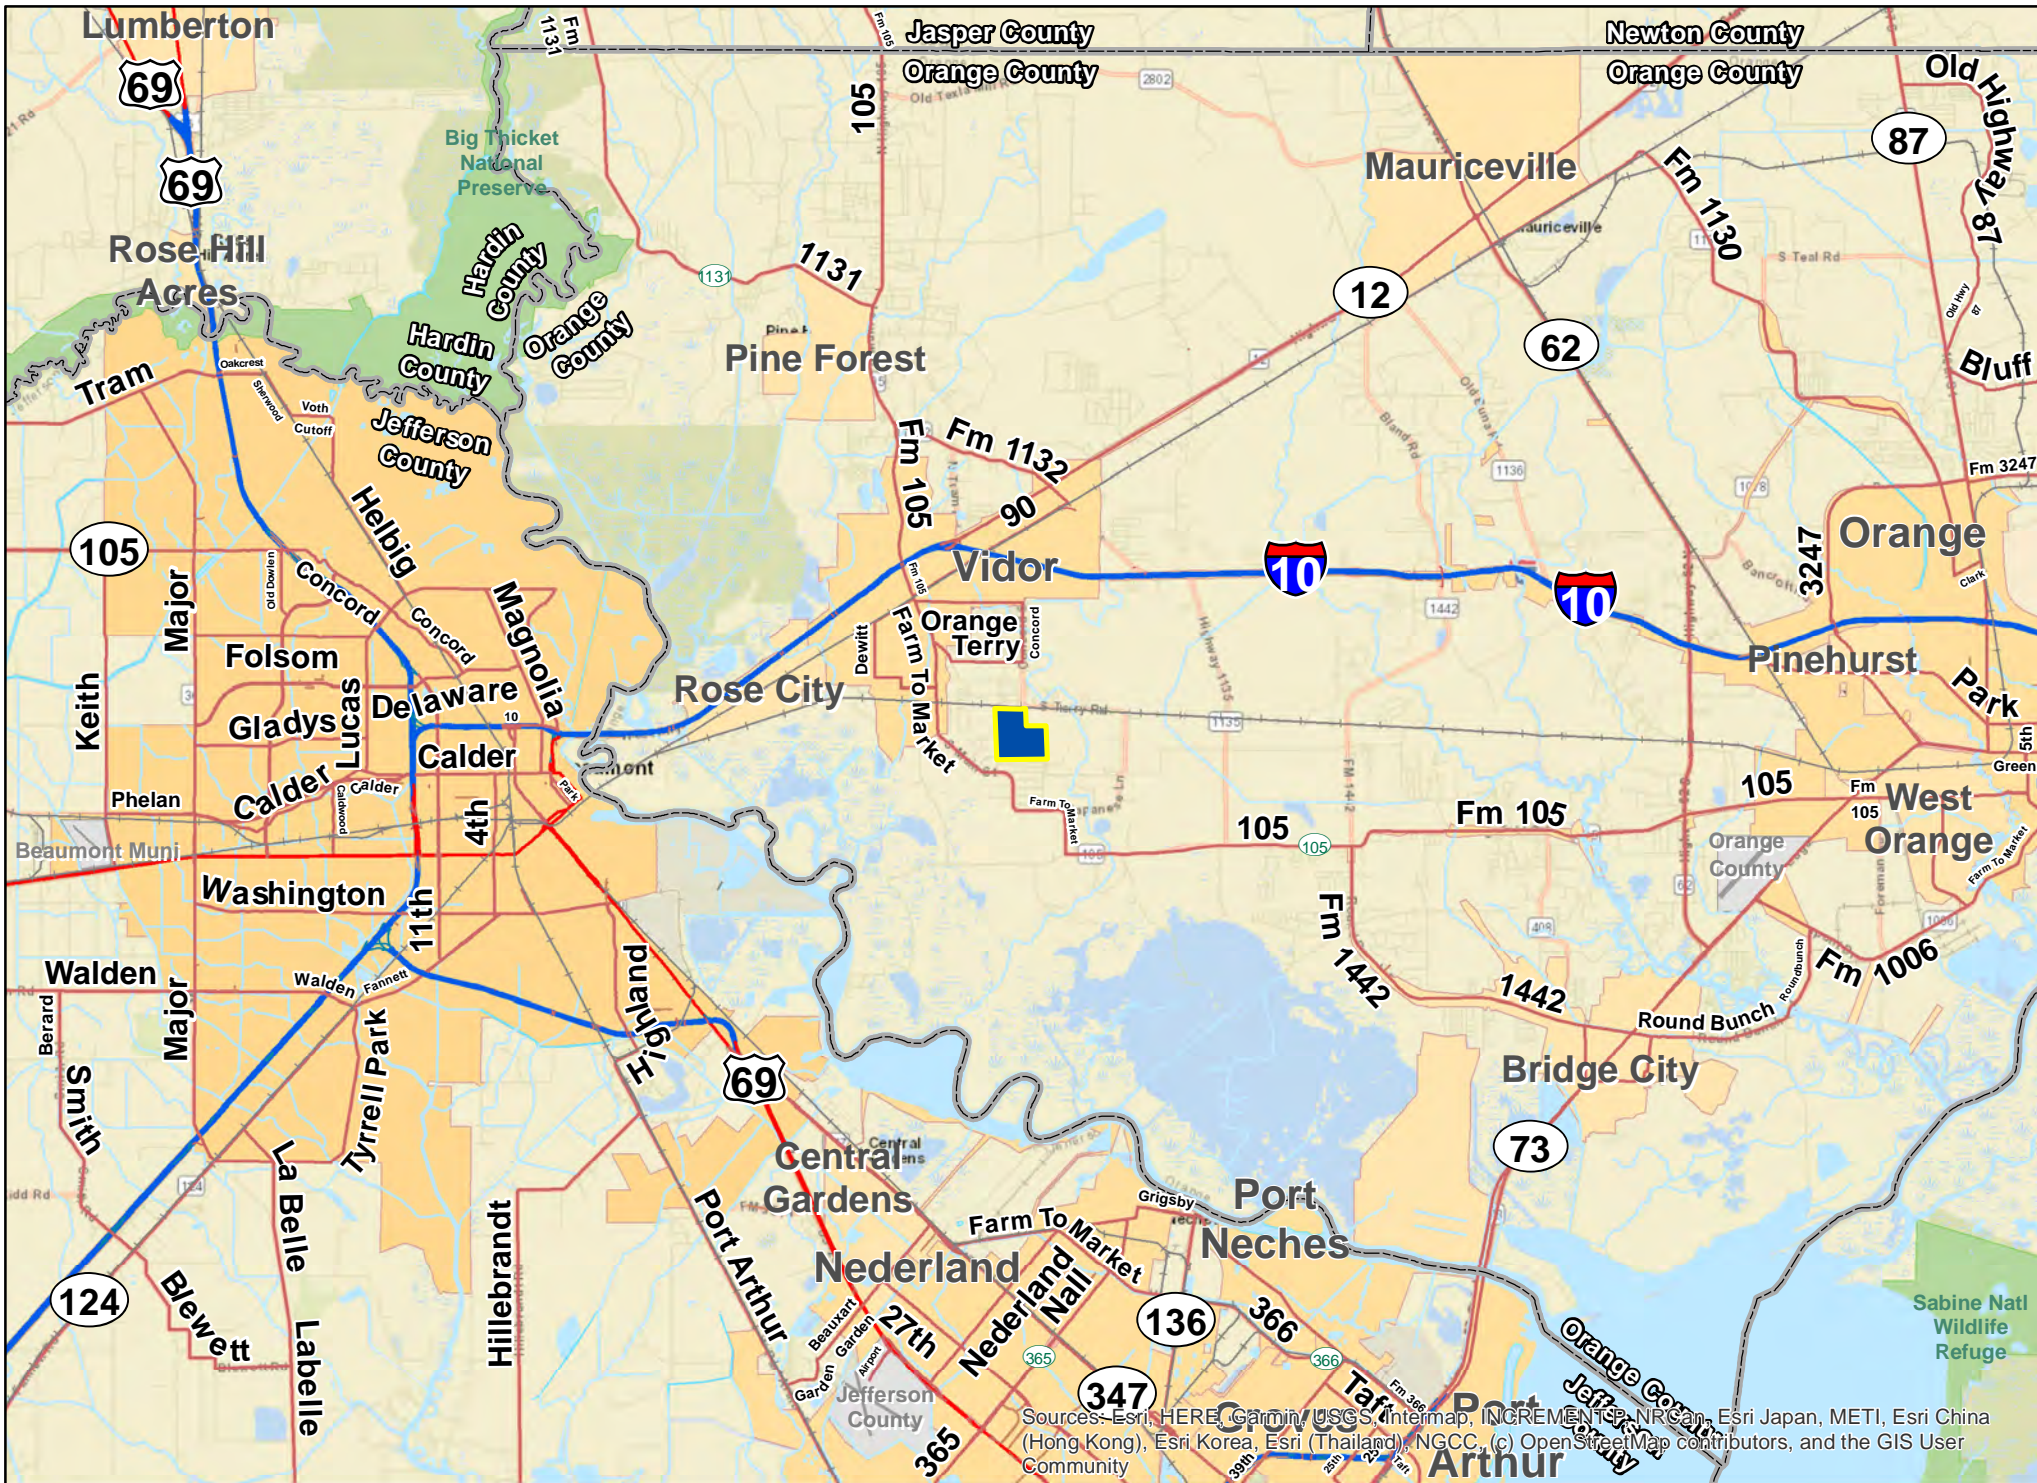

310 Acres | Vidor, Orange Co., Texas

1167 - For illustration purposes only.

Sources: Esri, HERE, Garmin, USGS, Intermap, INCREMENT P, NRCan, Esri Japan, METI, Esri China (Hong Kong), Esri Korea, Esri (Thailand), NGCC, (c) OpenStreetMap contributors, and the GIS User Community

310 Acres | Vidor, Orange Co., Texas

1167 - For illustration purposes only.