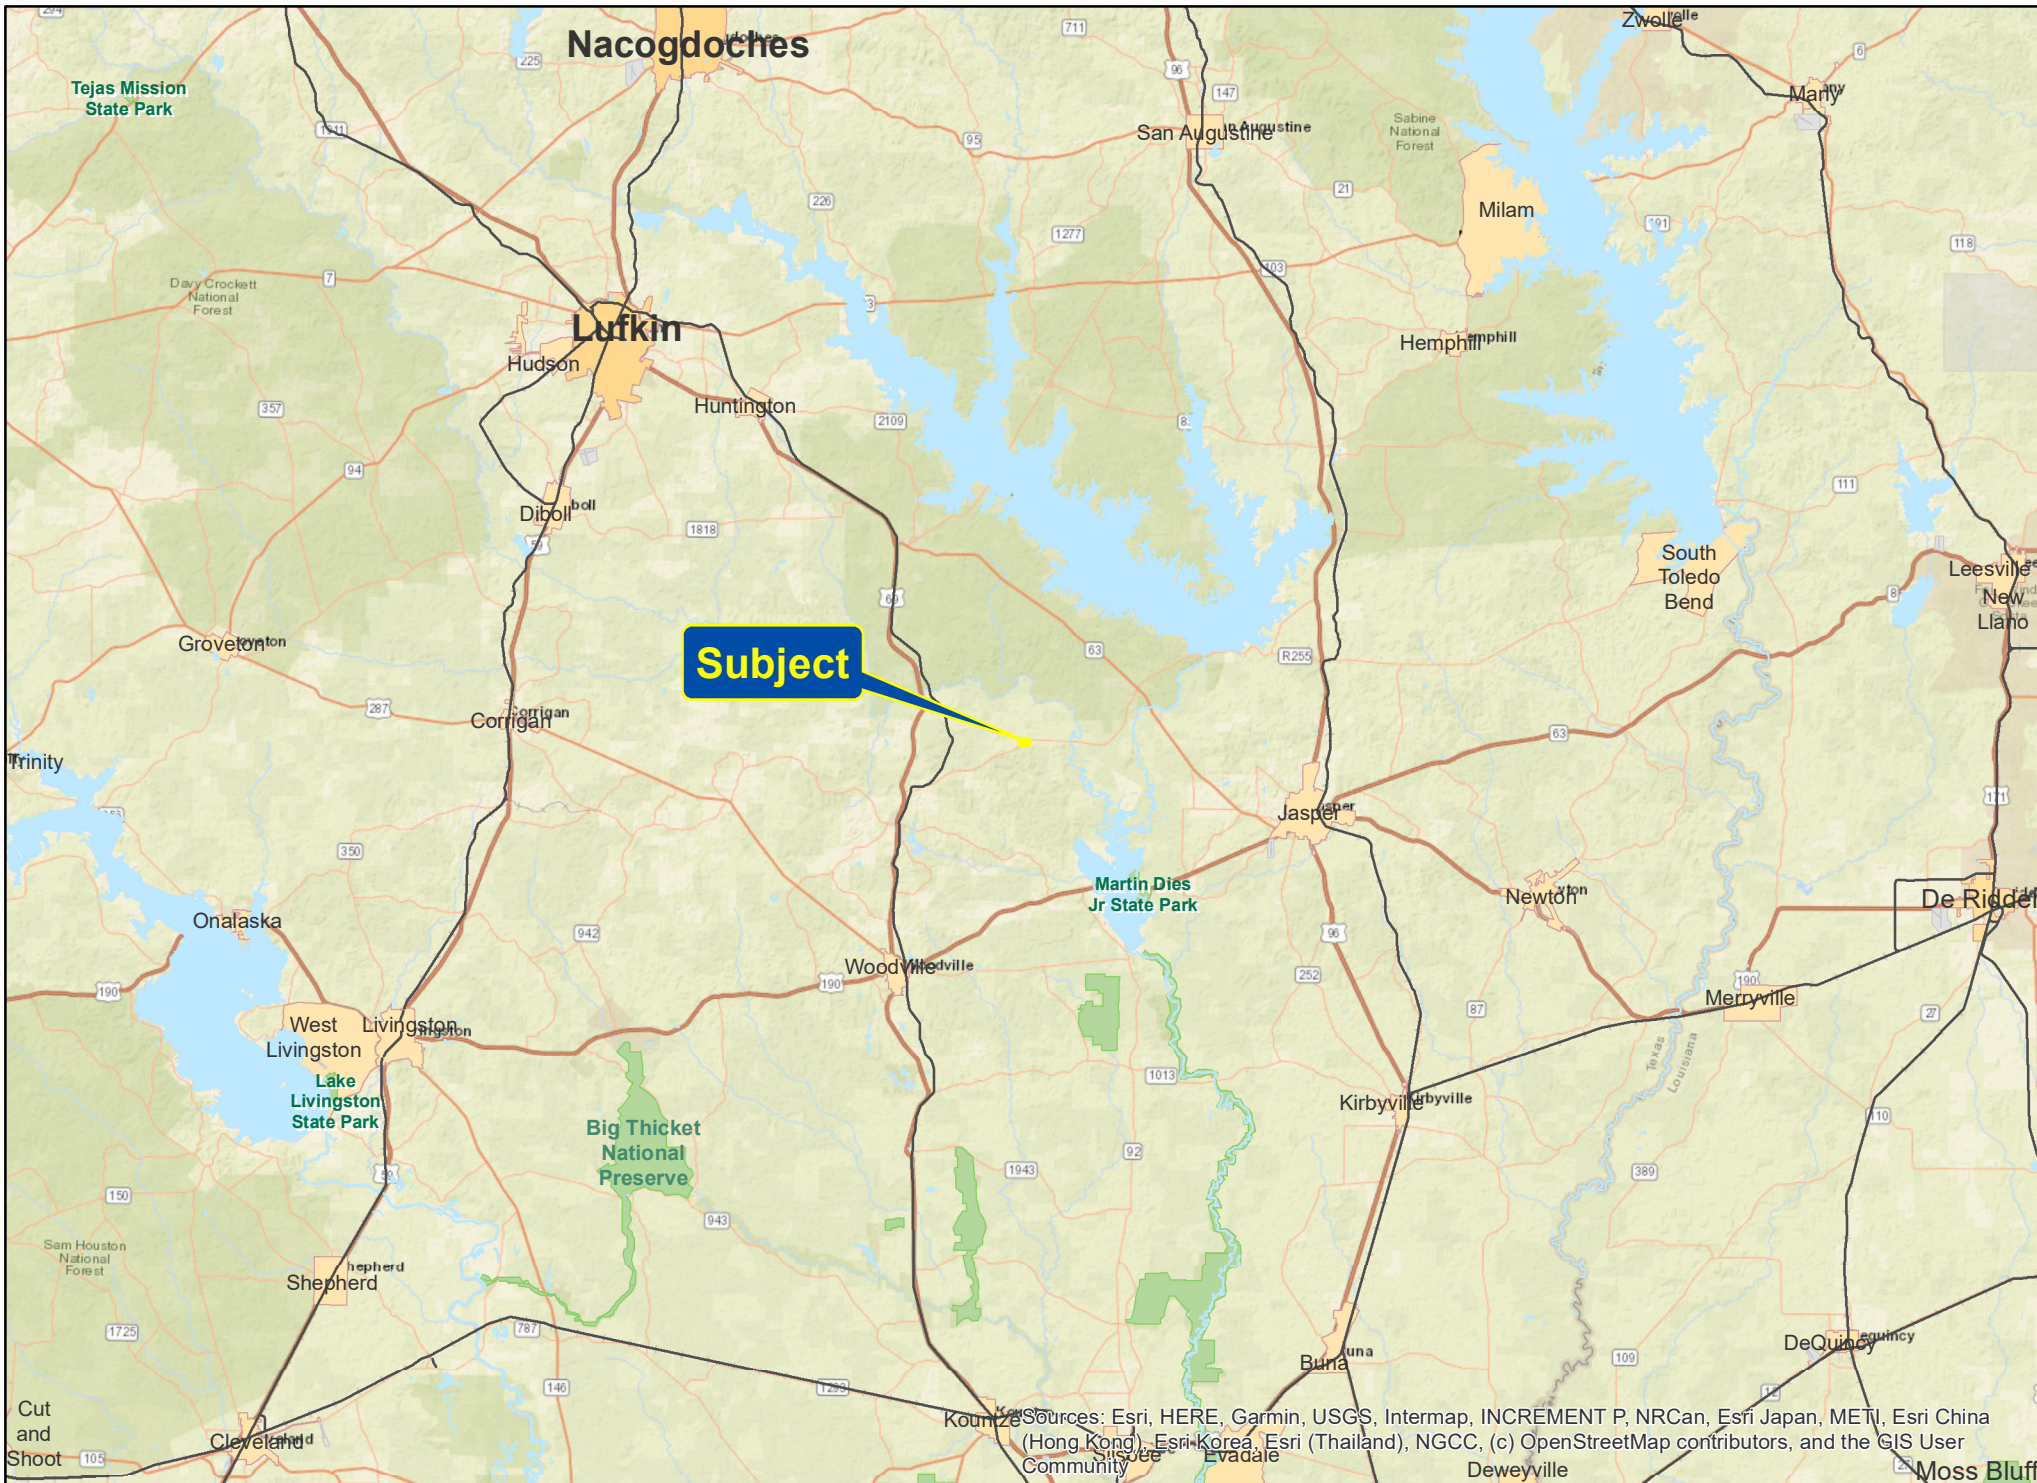

Map Sources: Esri, HERE, Garmin, USGS, Intermap, INCREMENT P, NRCan, Esri Japan, METI, Esri China (Hong Kong), Esri Korea, Esri (Thailand), NGCC, (c) OpenStreetMap contributors, and the GIS User Community

74 Acres | Rec Road | Tyler Co., Texas

For illustration purposes only.