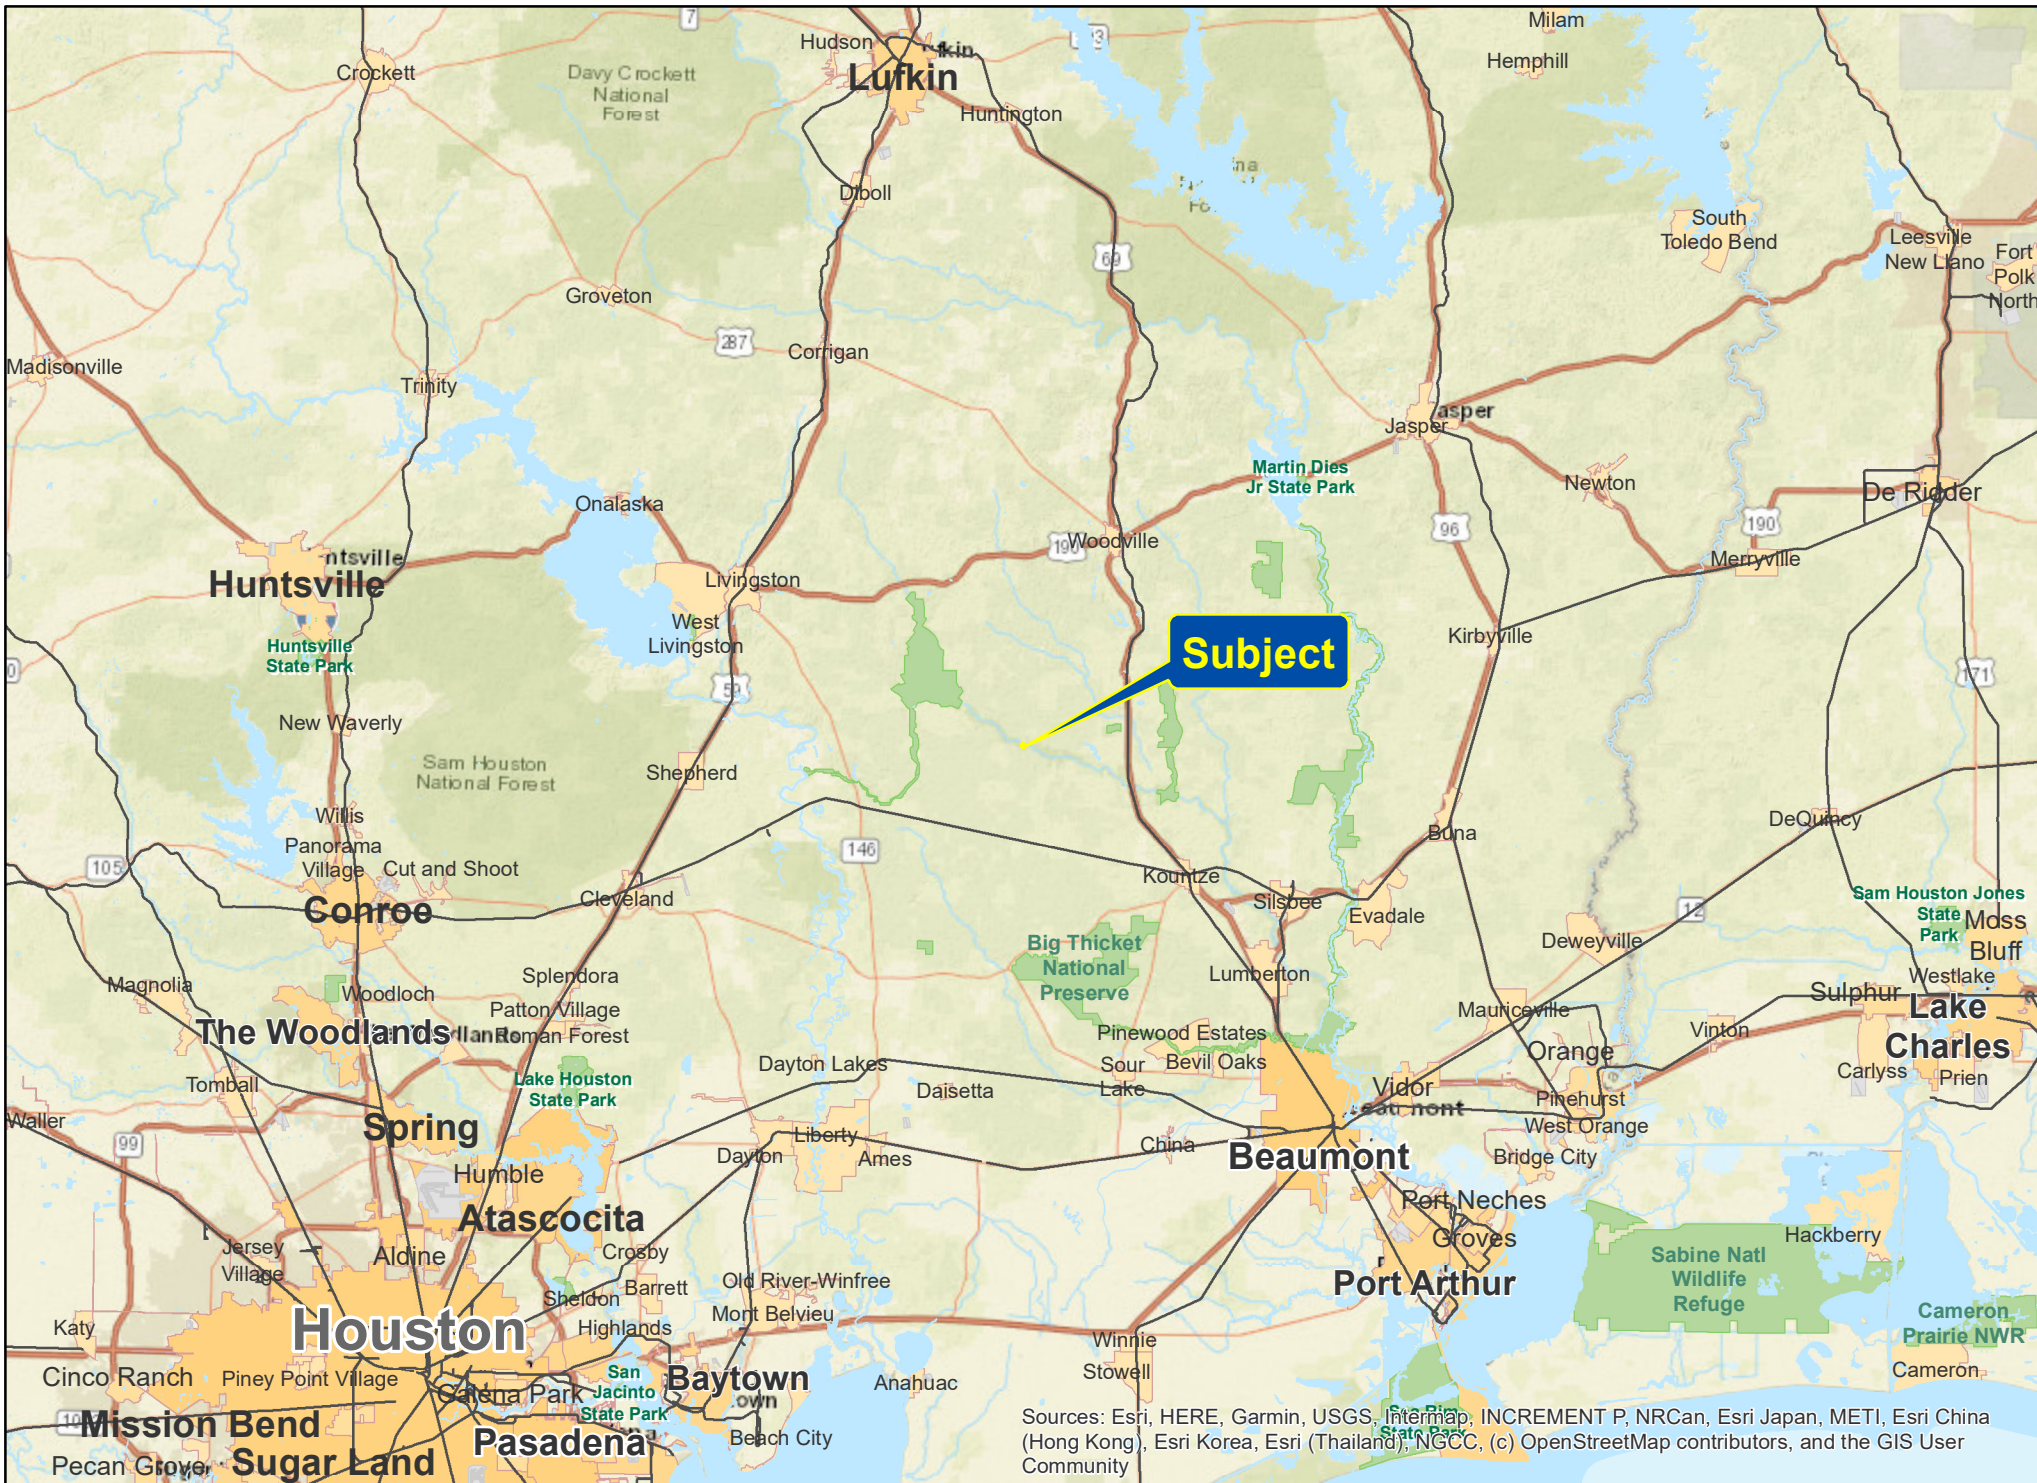

9.79 Acres | Off County Road 1875 | Tyler Co., Texas

For illustration purposes only.

Sources: Esri, HERE, Garmin, USGS, Intermap, INCREMENT P, NRCan, Esri Japan, METI, Esri China (Hong Kong), Esri Korea, Esri (Thailand), NGCC, (c) OpenStreetMap contributors, and the GIS User Community

Kountze

9.79 Acres | Off County Road 1875 | Tyler Co., Texas

For illustration purposes only.

Sources: Esri, HERE, Garmin, USGS, Intermap, INCREMENT P, NRCan, Esri Japan, METI, Esri China (Hong Kong), Esri Korea, Esri (Thailand), NGCC, (c) OpenStreetMap contributors, and the GIS User Community

9.79 Acres | Off County Road 1875 | Tyler Co., Texas

For illustration purposes only.