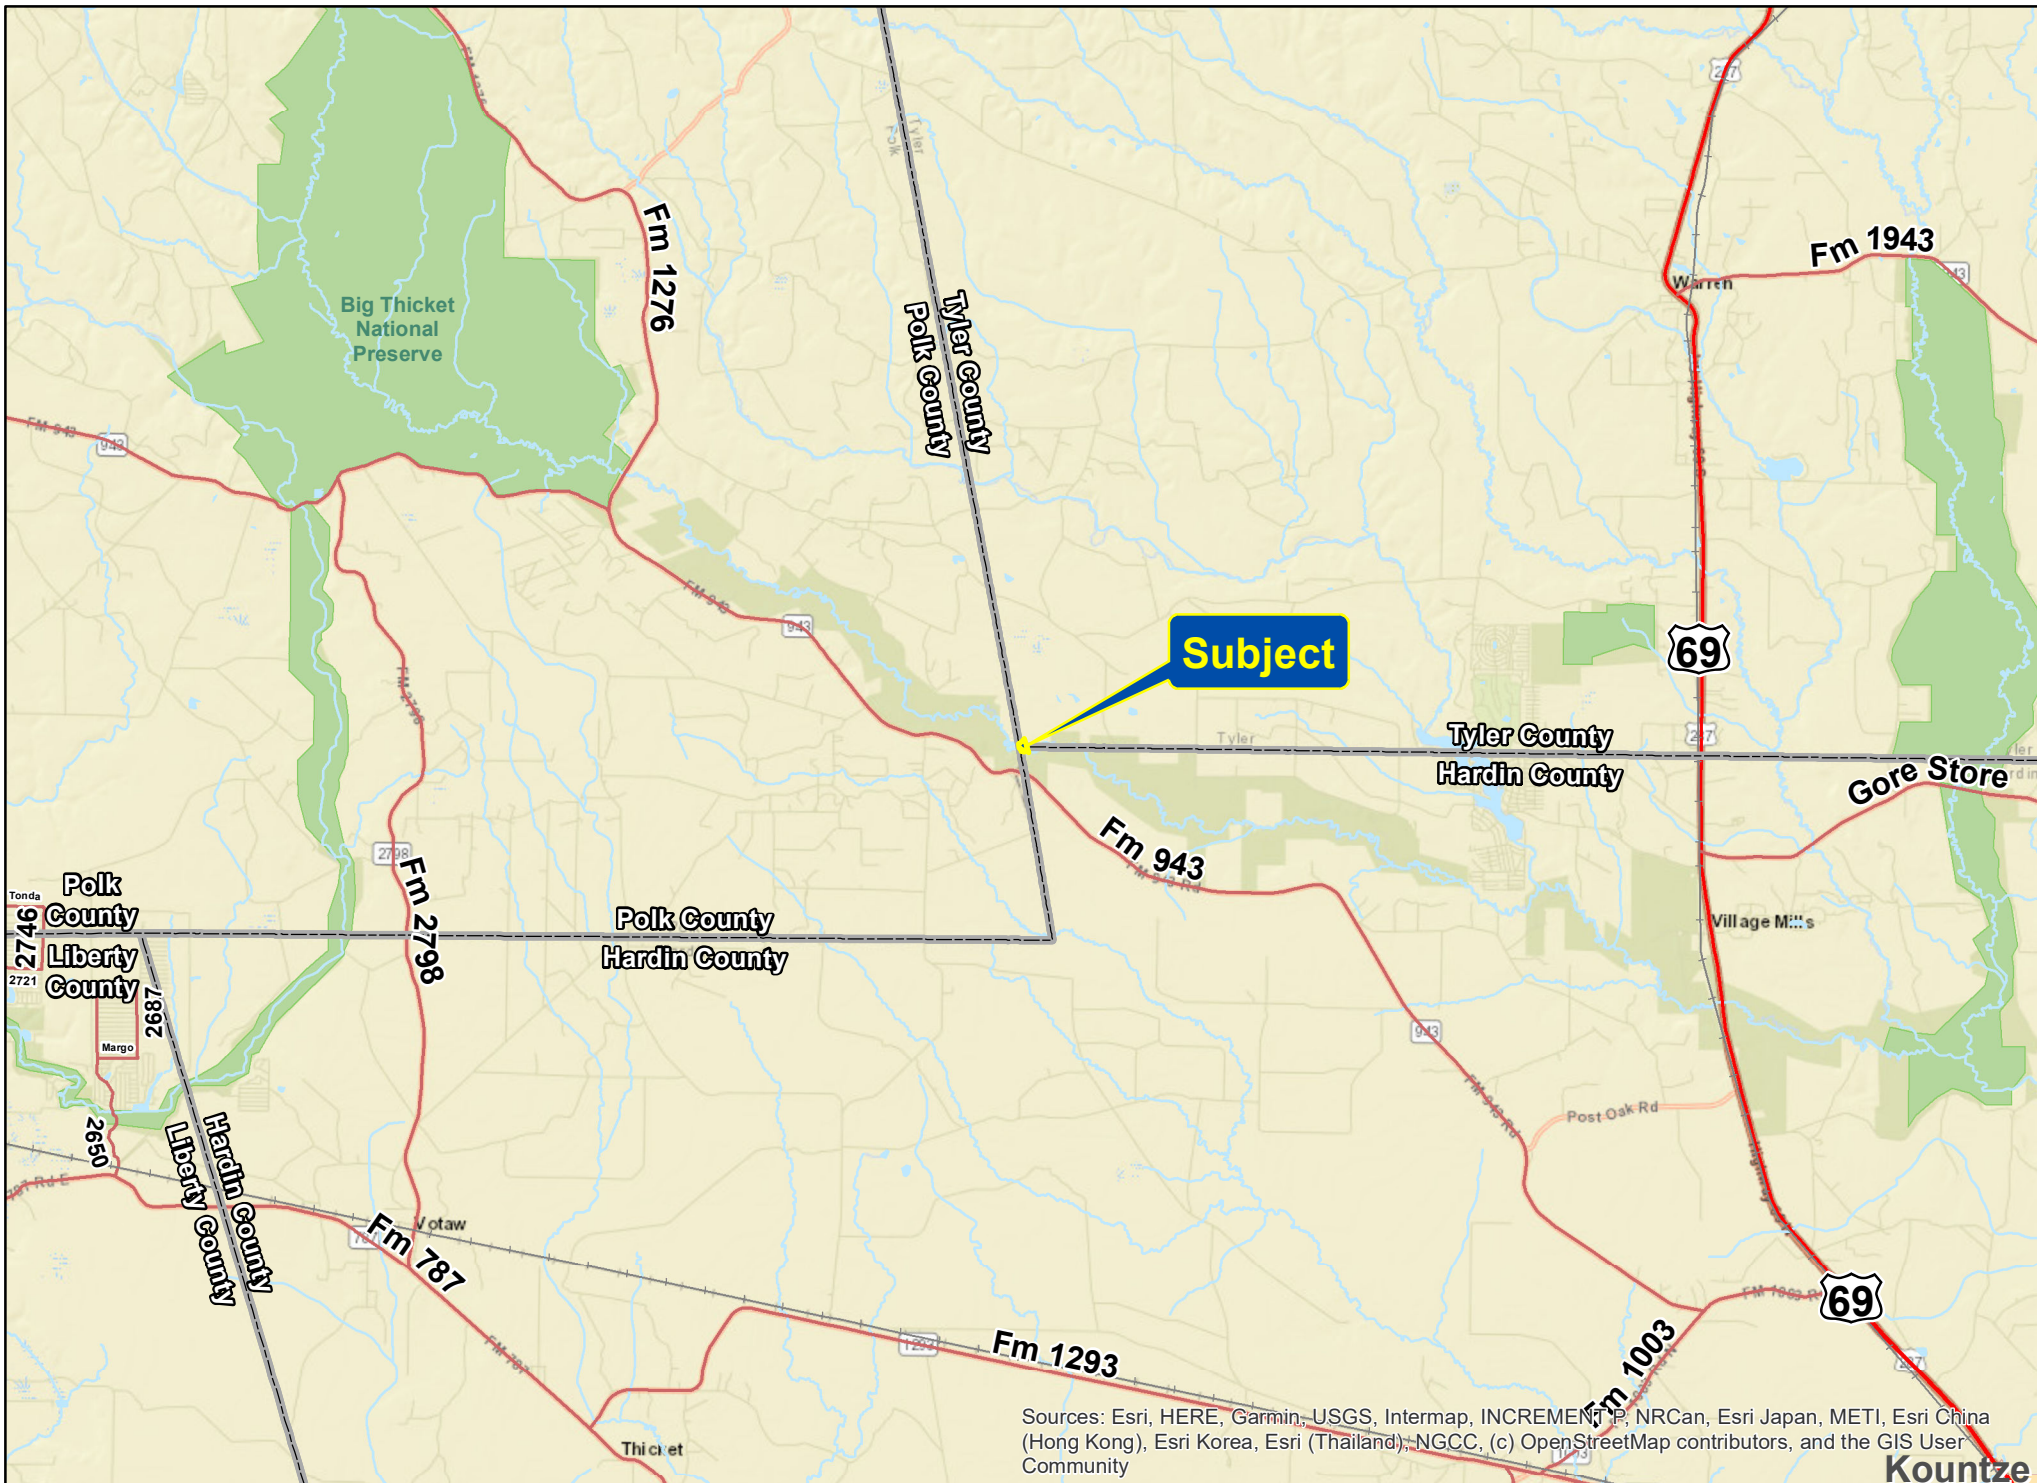

Sources: Esri, HERE, Garmin, USGS, Intermap, INCREMENT P, NRCan, Esri Japan, METI, Esri China (Hong Kong), Esri Korea, Esri (Thailand), NGCC, (c) OpenStreetMap contributors, and the GIS User Community

9.79 Acres | Off County Road 1875 | Tyler Co., Texas

For illustration purposes only.

Sources: Esri, HERE, Garmin, USGS, Intermap, INCREMENT P, NRCan, Esri Japan, METI, Esri China (Hong Kong), Esri Korea, Esri (Thailand), NGCC, (c) OpenStreetMap contributors, and the GIS User Community

Kountze

9.79 Acres | Off County Road 1875 | Tyler Co., Texas

For illustration purposes only.

Sources: Esri, HERE, Garmin, USGS, Intermap, INCREMENT P, NRCan, Esri Japan, METI, Esri China (Hong Kong), Esri Korea, Esri (Thailand), NGCC, (c) OpenStreetMap contributors, and the GIS User Community

9.79 Acres | Off County Road 1875 | Tyler Co., Texas

For illustration purposes only.