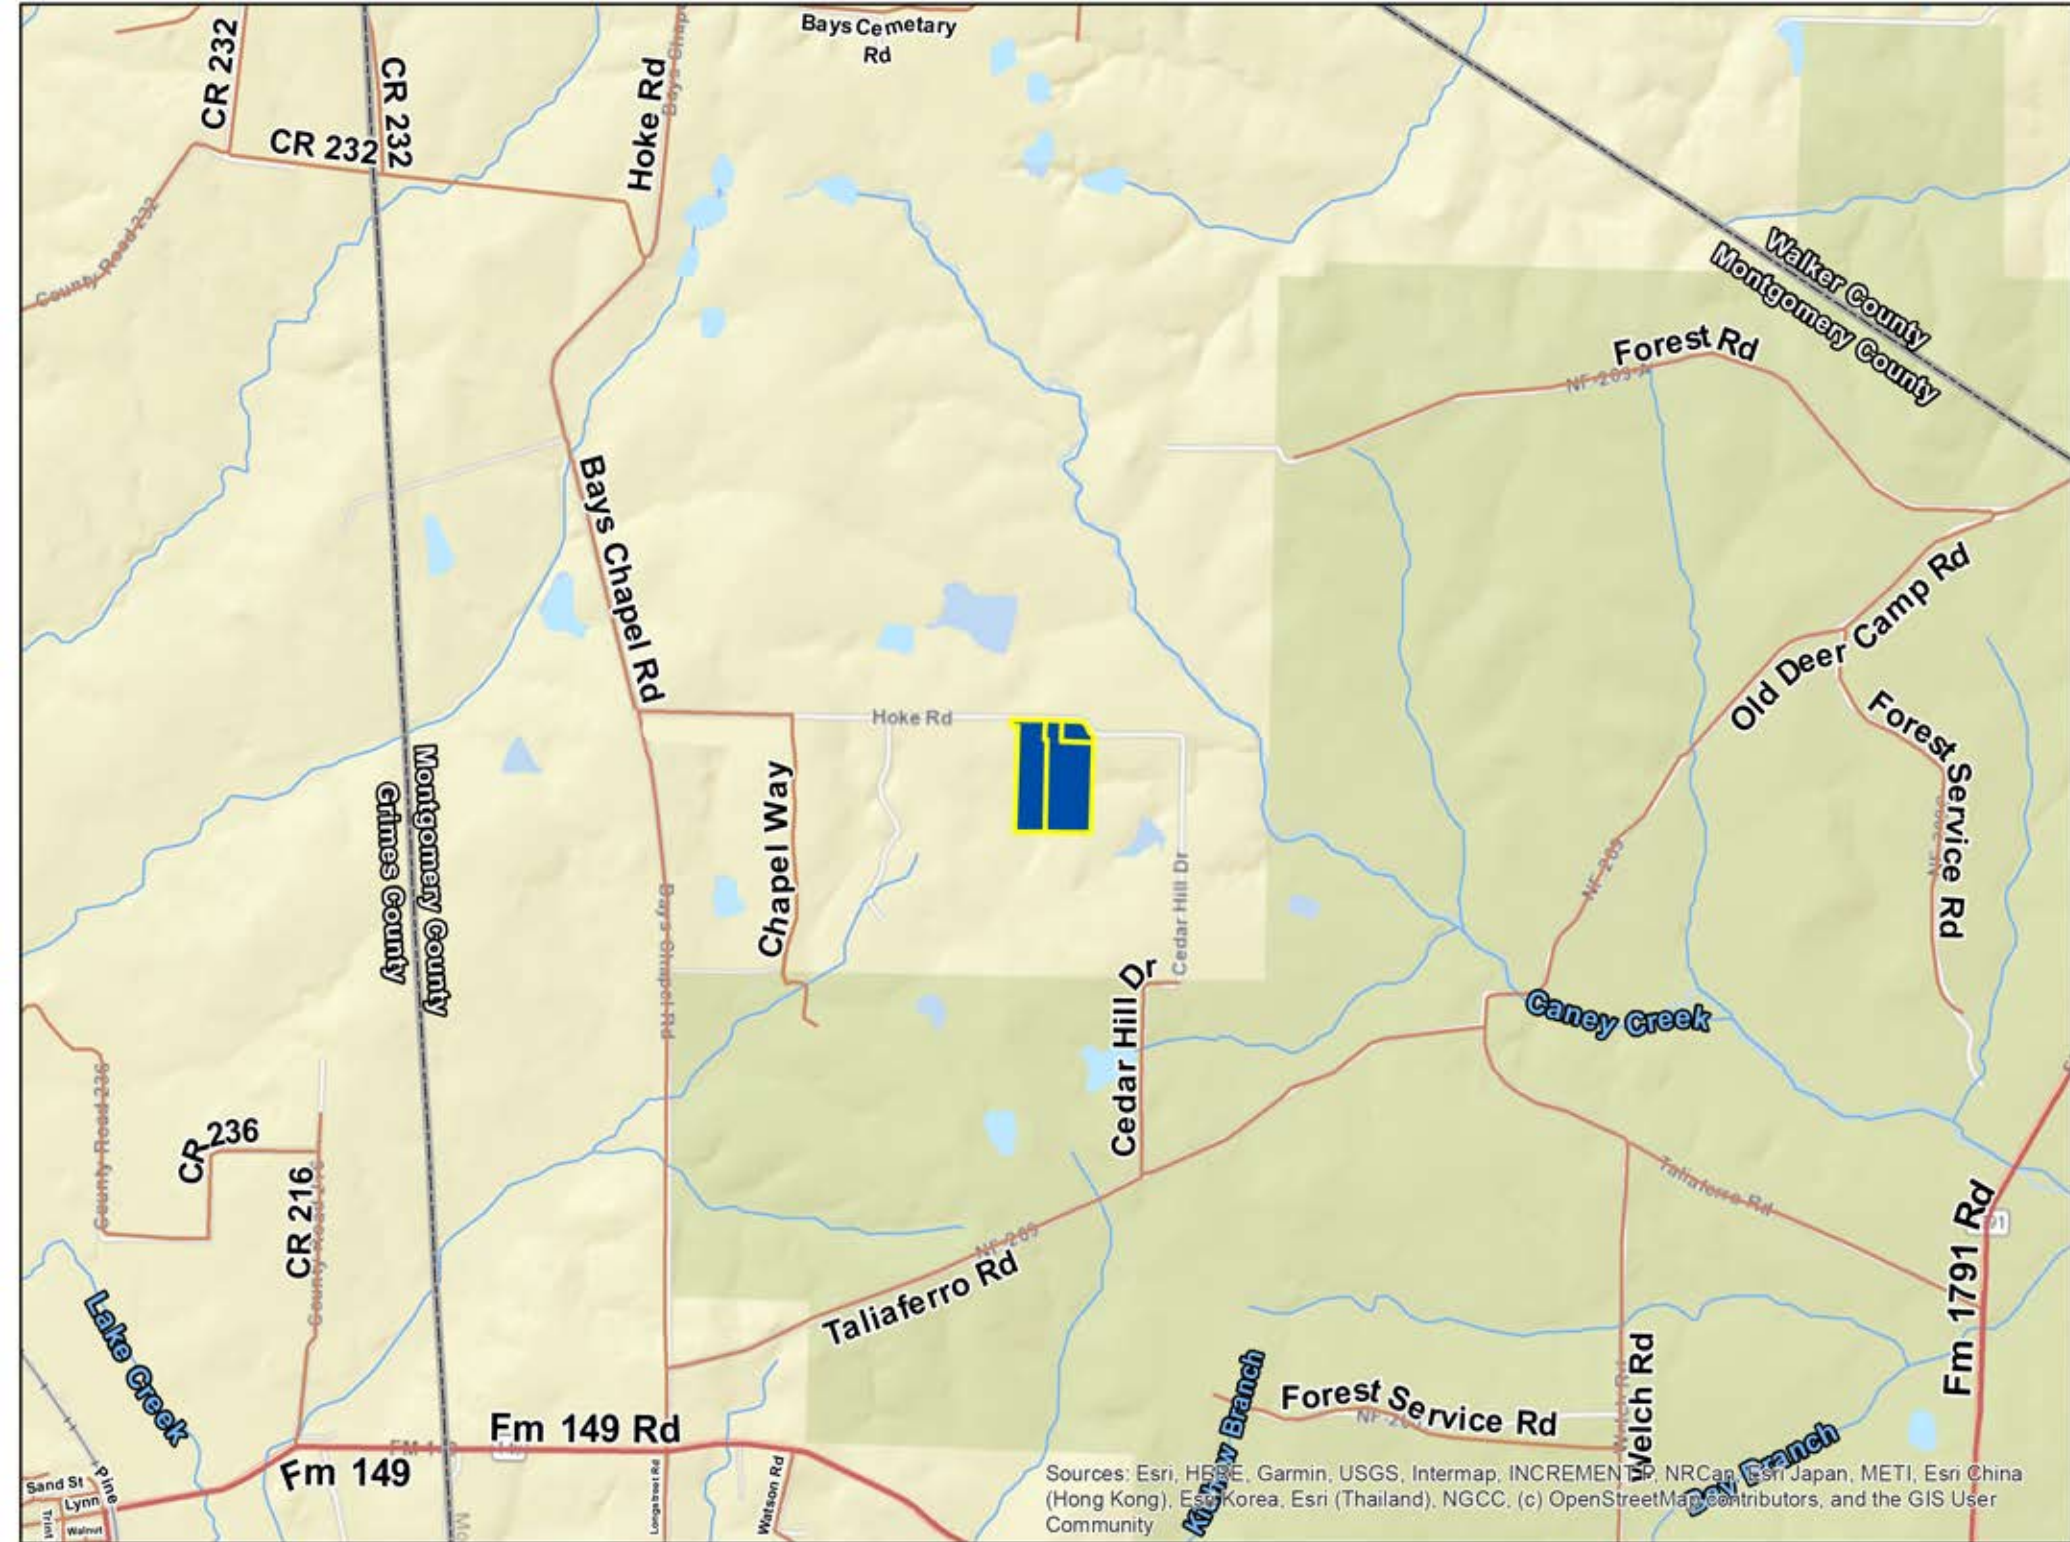

41.92 Acres | Hoke Road | Montgomery Co., Texas

For illustration purposes only.