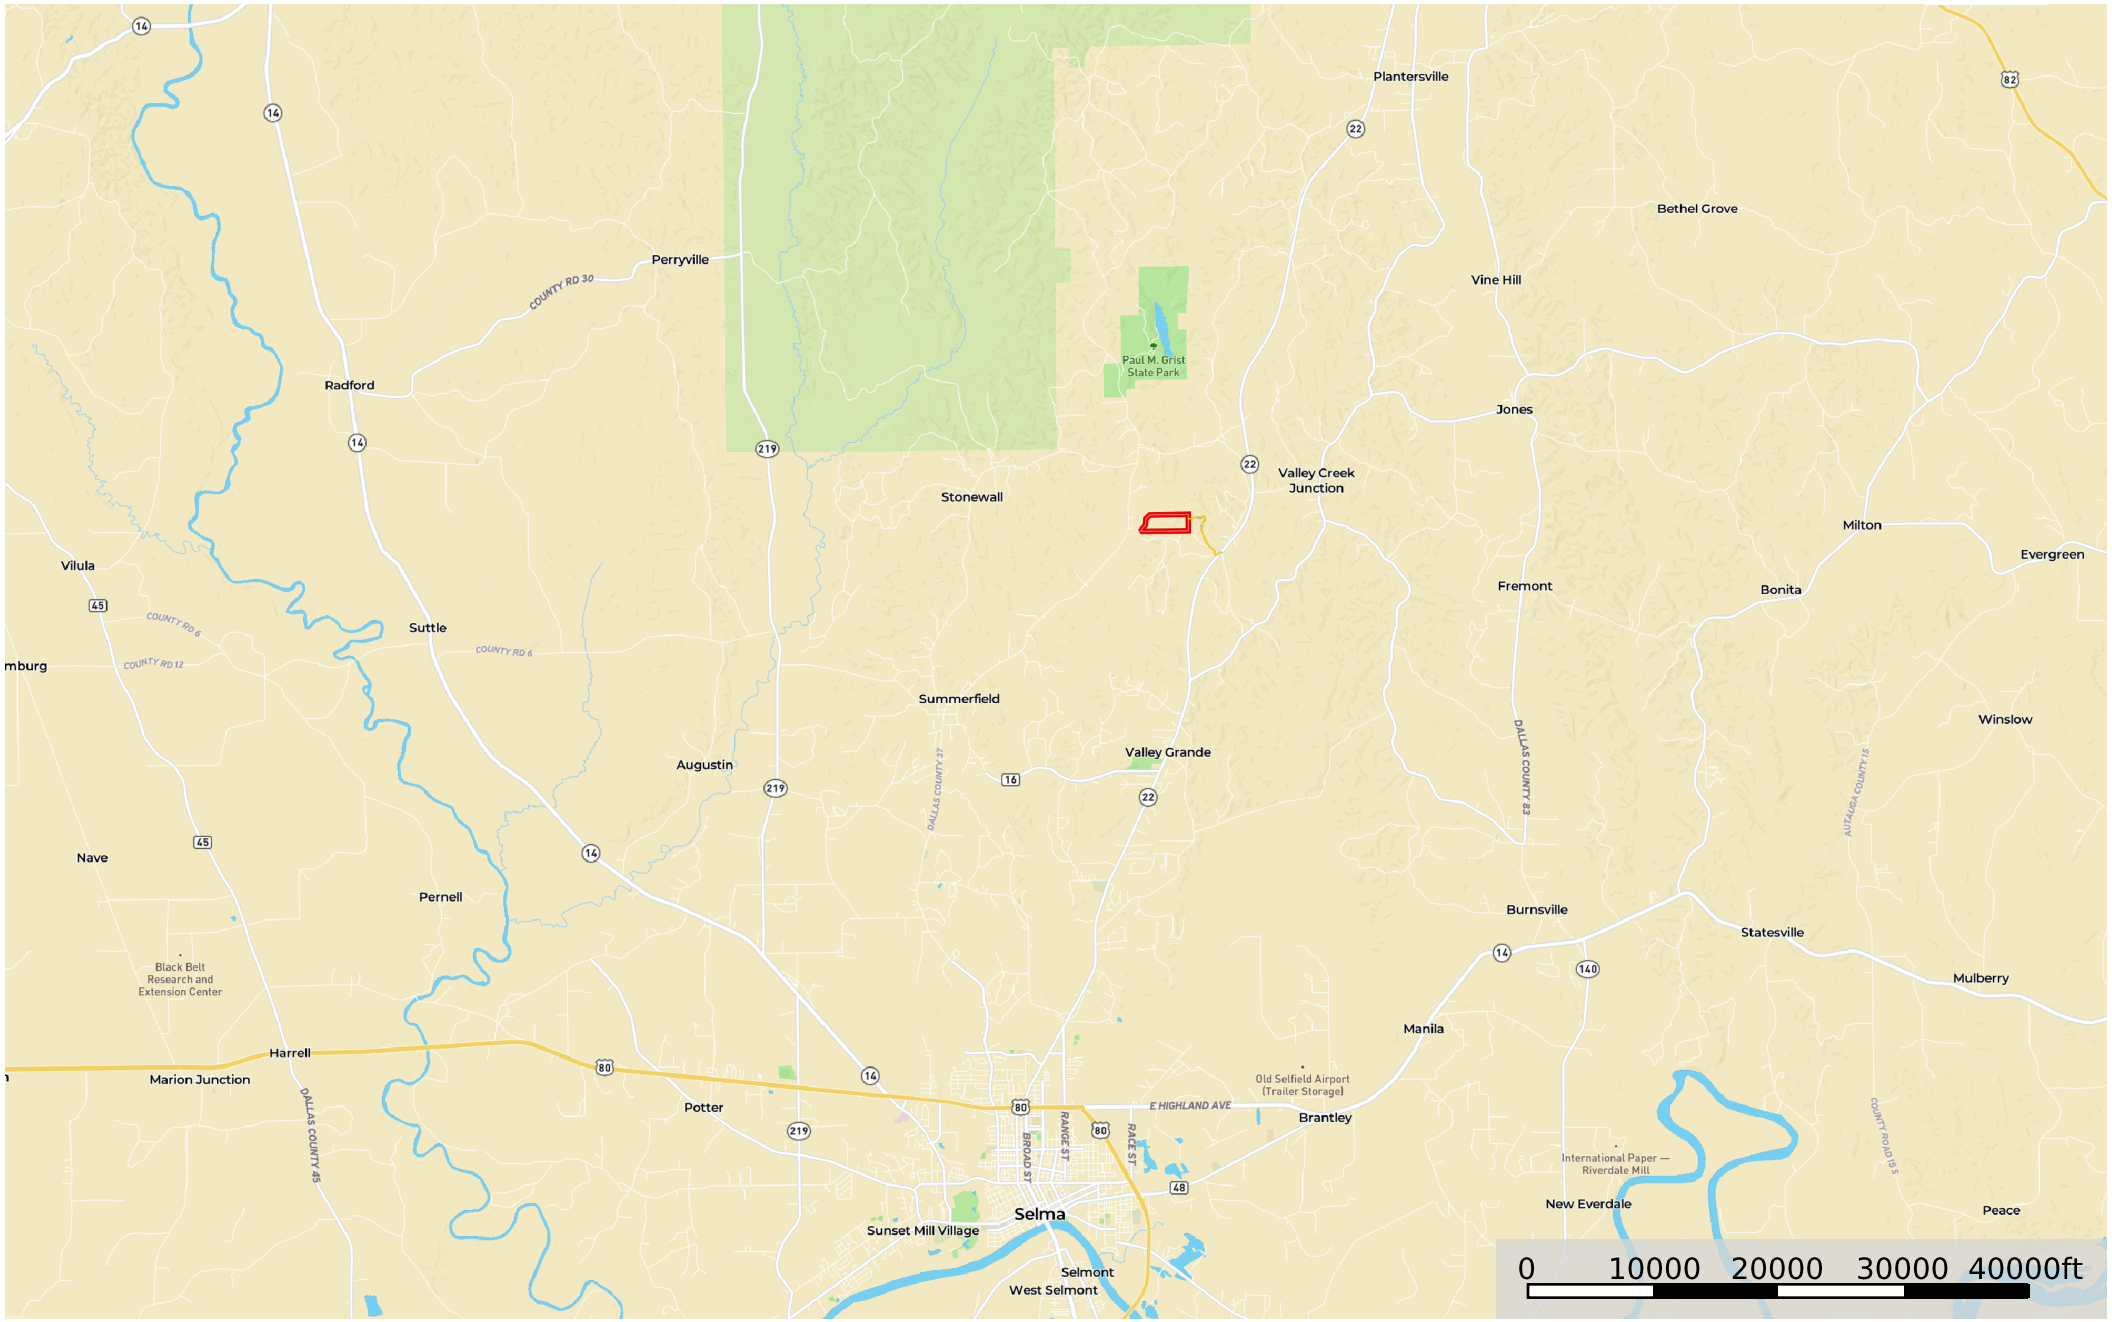

105 acres Dallas County Gray

Dallas County, Alabama, 105 AC +/-

Primary Road Boundary